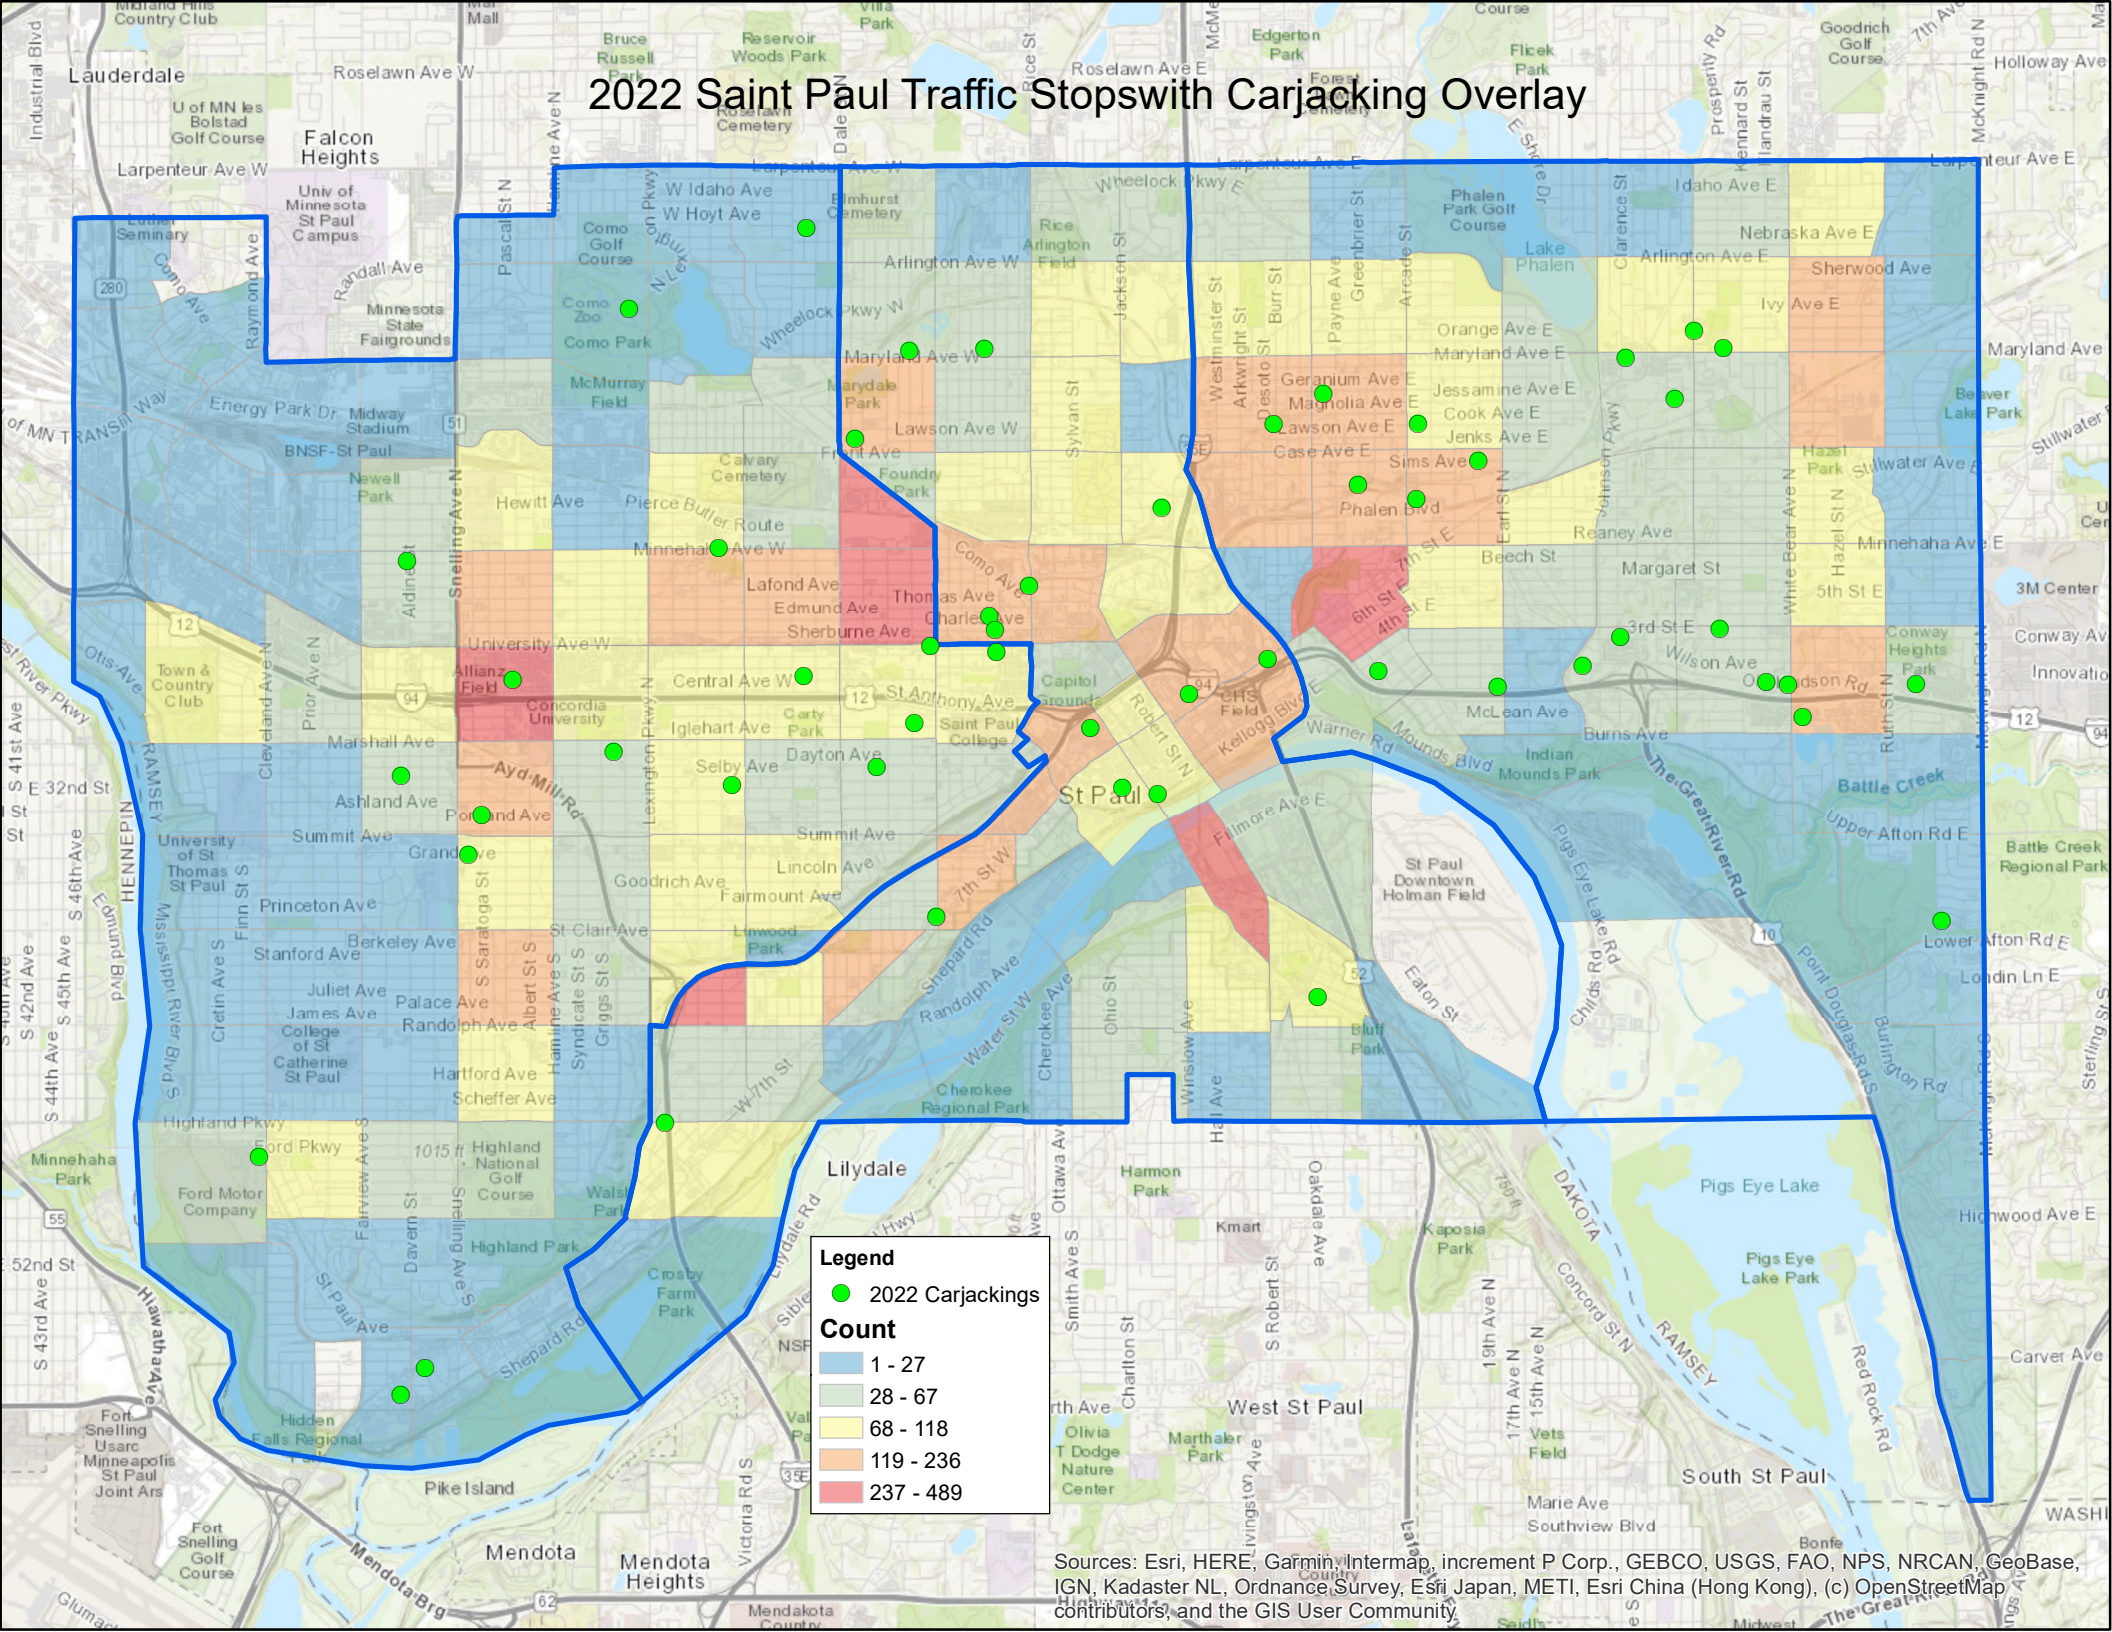

2022 Saint Paul Traffic Stopswith Carjacking Overlay

Legend

- 2022 Carjackings

Count

- 1 - 27
- 28 - 67
- 68 - 118
- 119 - 236
- 237 - 489

Sources: Esri, HERE, Garmin, Intermap, increment P Corp., GEBCO, USGS, FAO, NPS, NRCAN, GeoBase, IGN, Kadaster NL, Ordnance Survey, Esri Japan, METI, Esri China (Hong Kong), (c) OpenStreetMap contributors, and the GIS User Community.