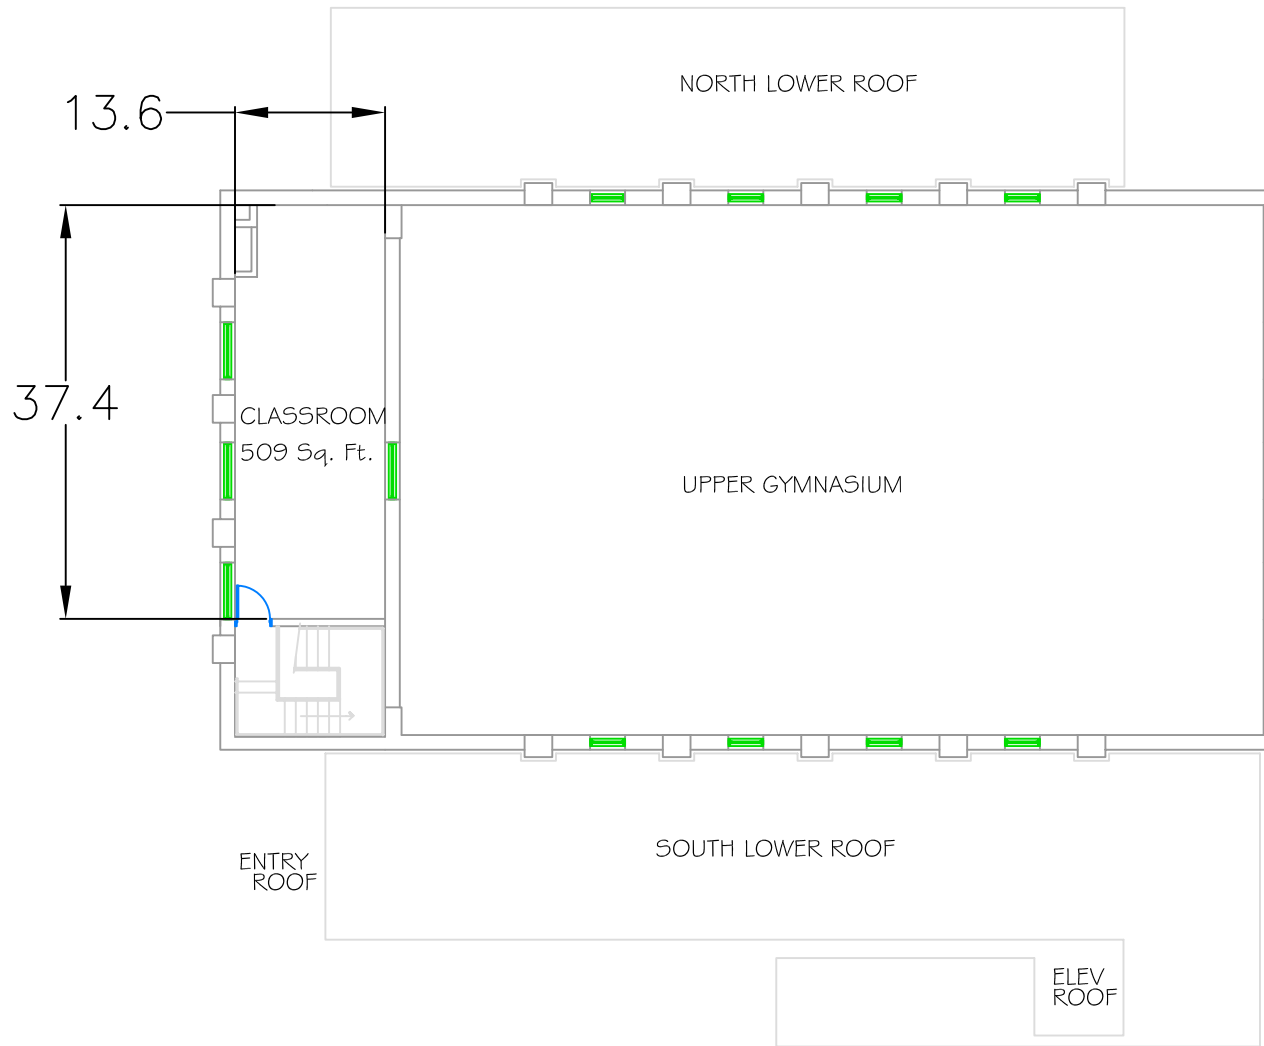

WILDER REC CENTER - MAIN LEVEL

ALL DIM. IN FT.

WILDER REC CENTER - SECOND FLOOR

ALL DIM. IN FT.