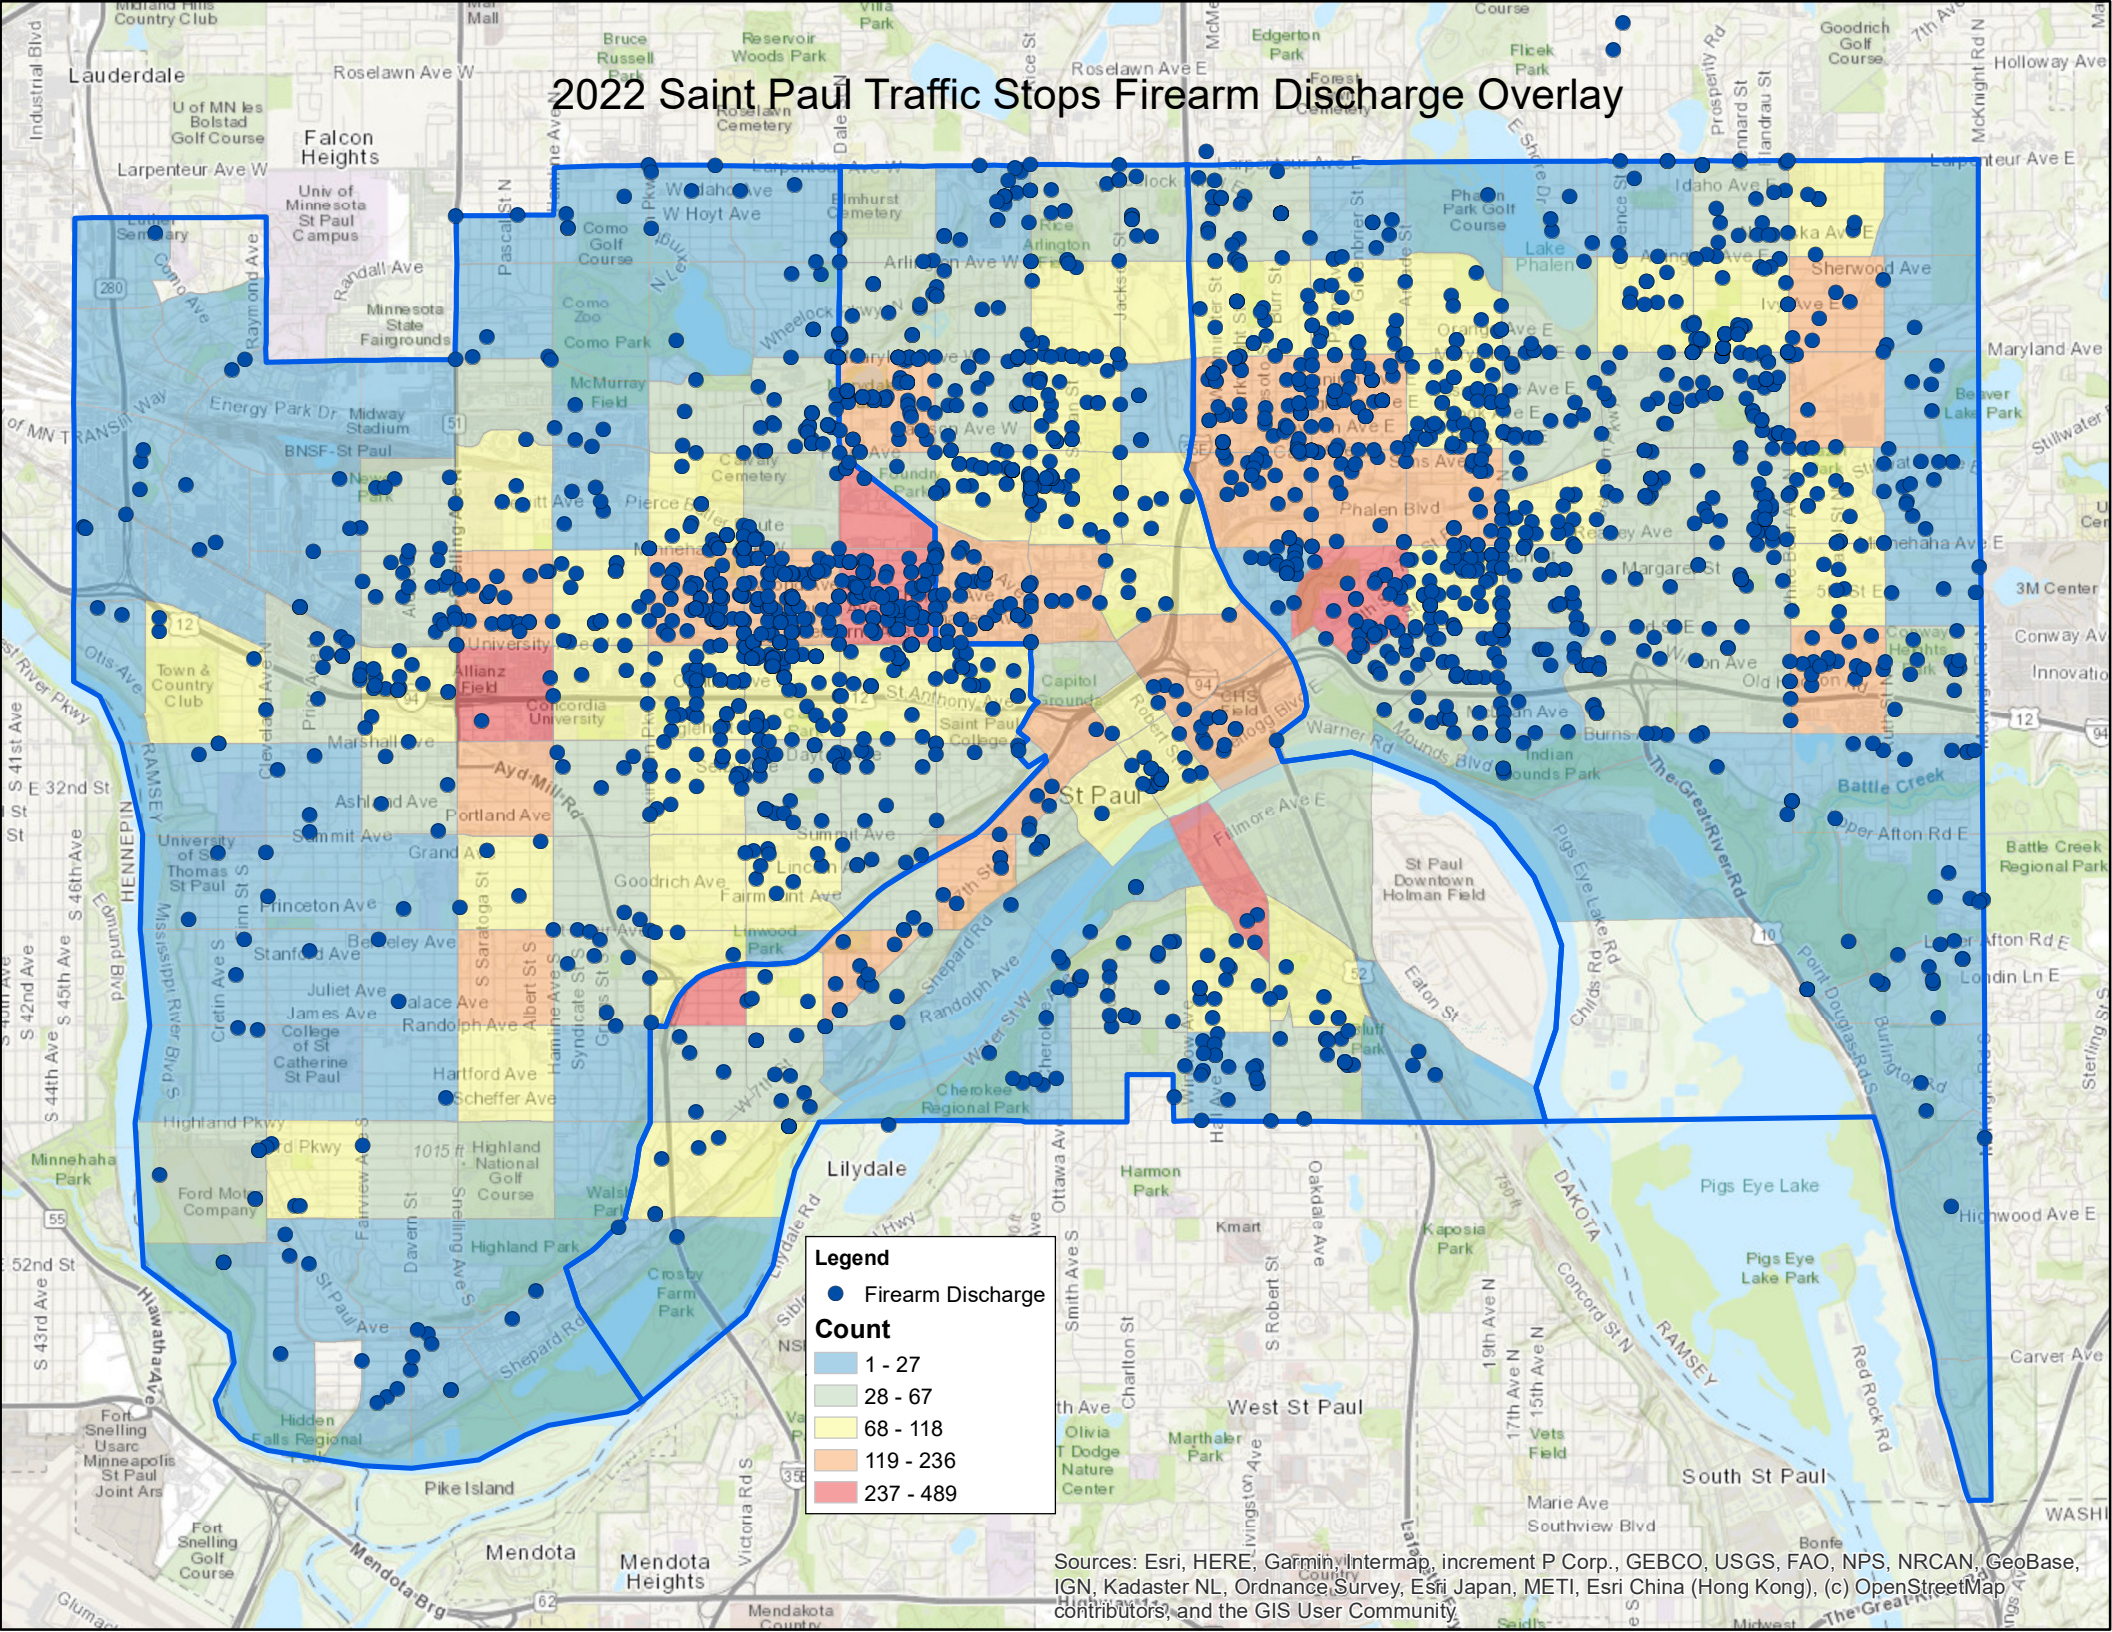

# 2022 Saint Paul Traffic Stops Firearm Discharge Overlay

Sources: Esri, HERE, Garmin, Intermap, increment P Corp., GEBCO, USGS, FAO, NPS, NRCAN, GeoBase, IGN, Kadaster NL, Ordnance Survey, Esri Japan, METI, Esri China (Hong Kong), (c) OpenStreetMap contributors, and the GIS User Community.