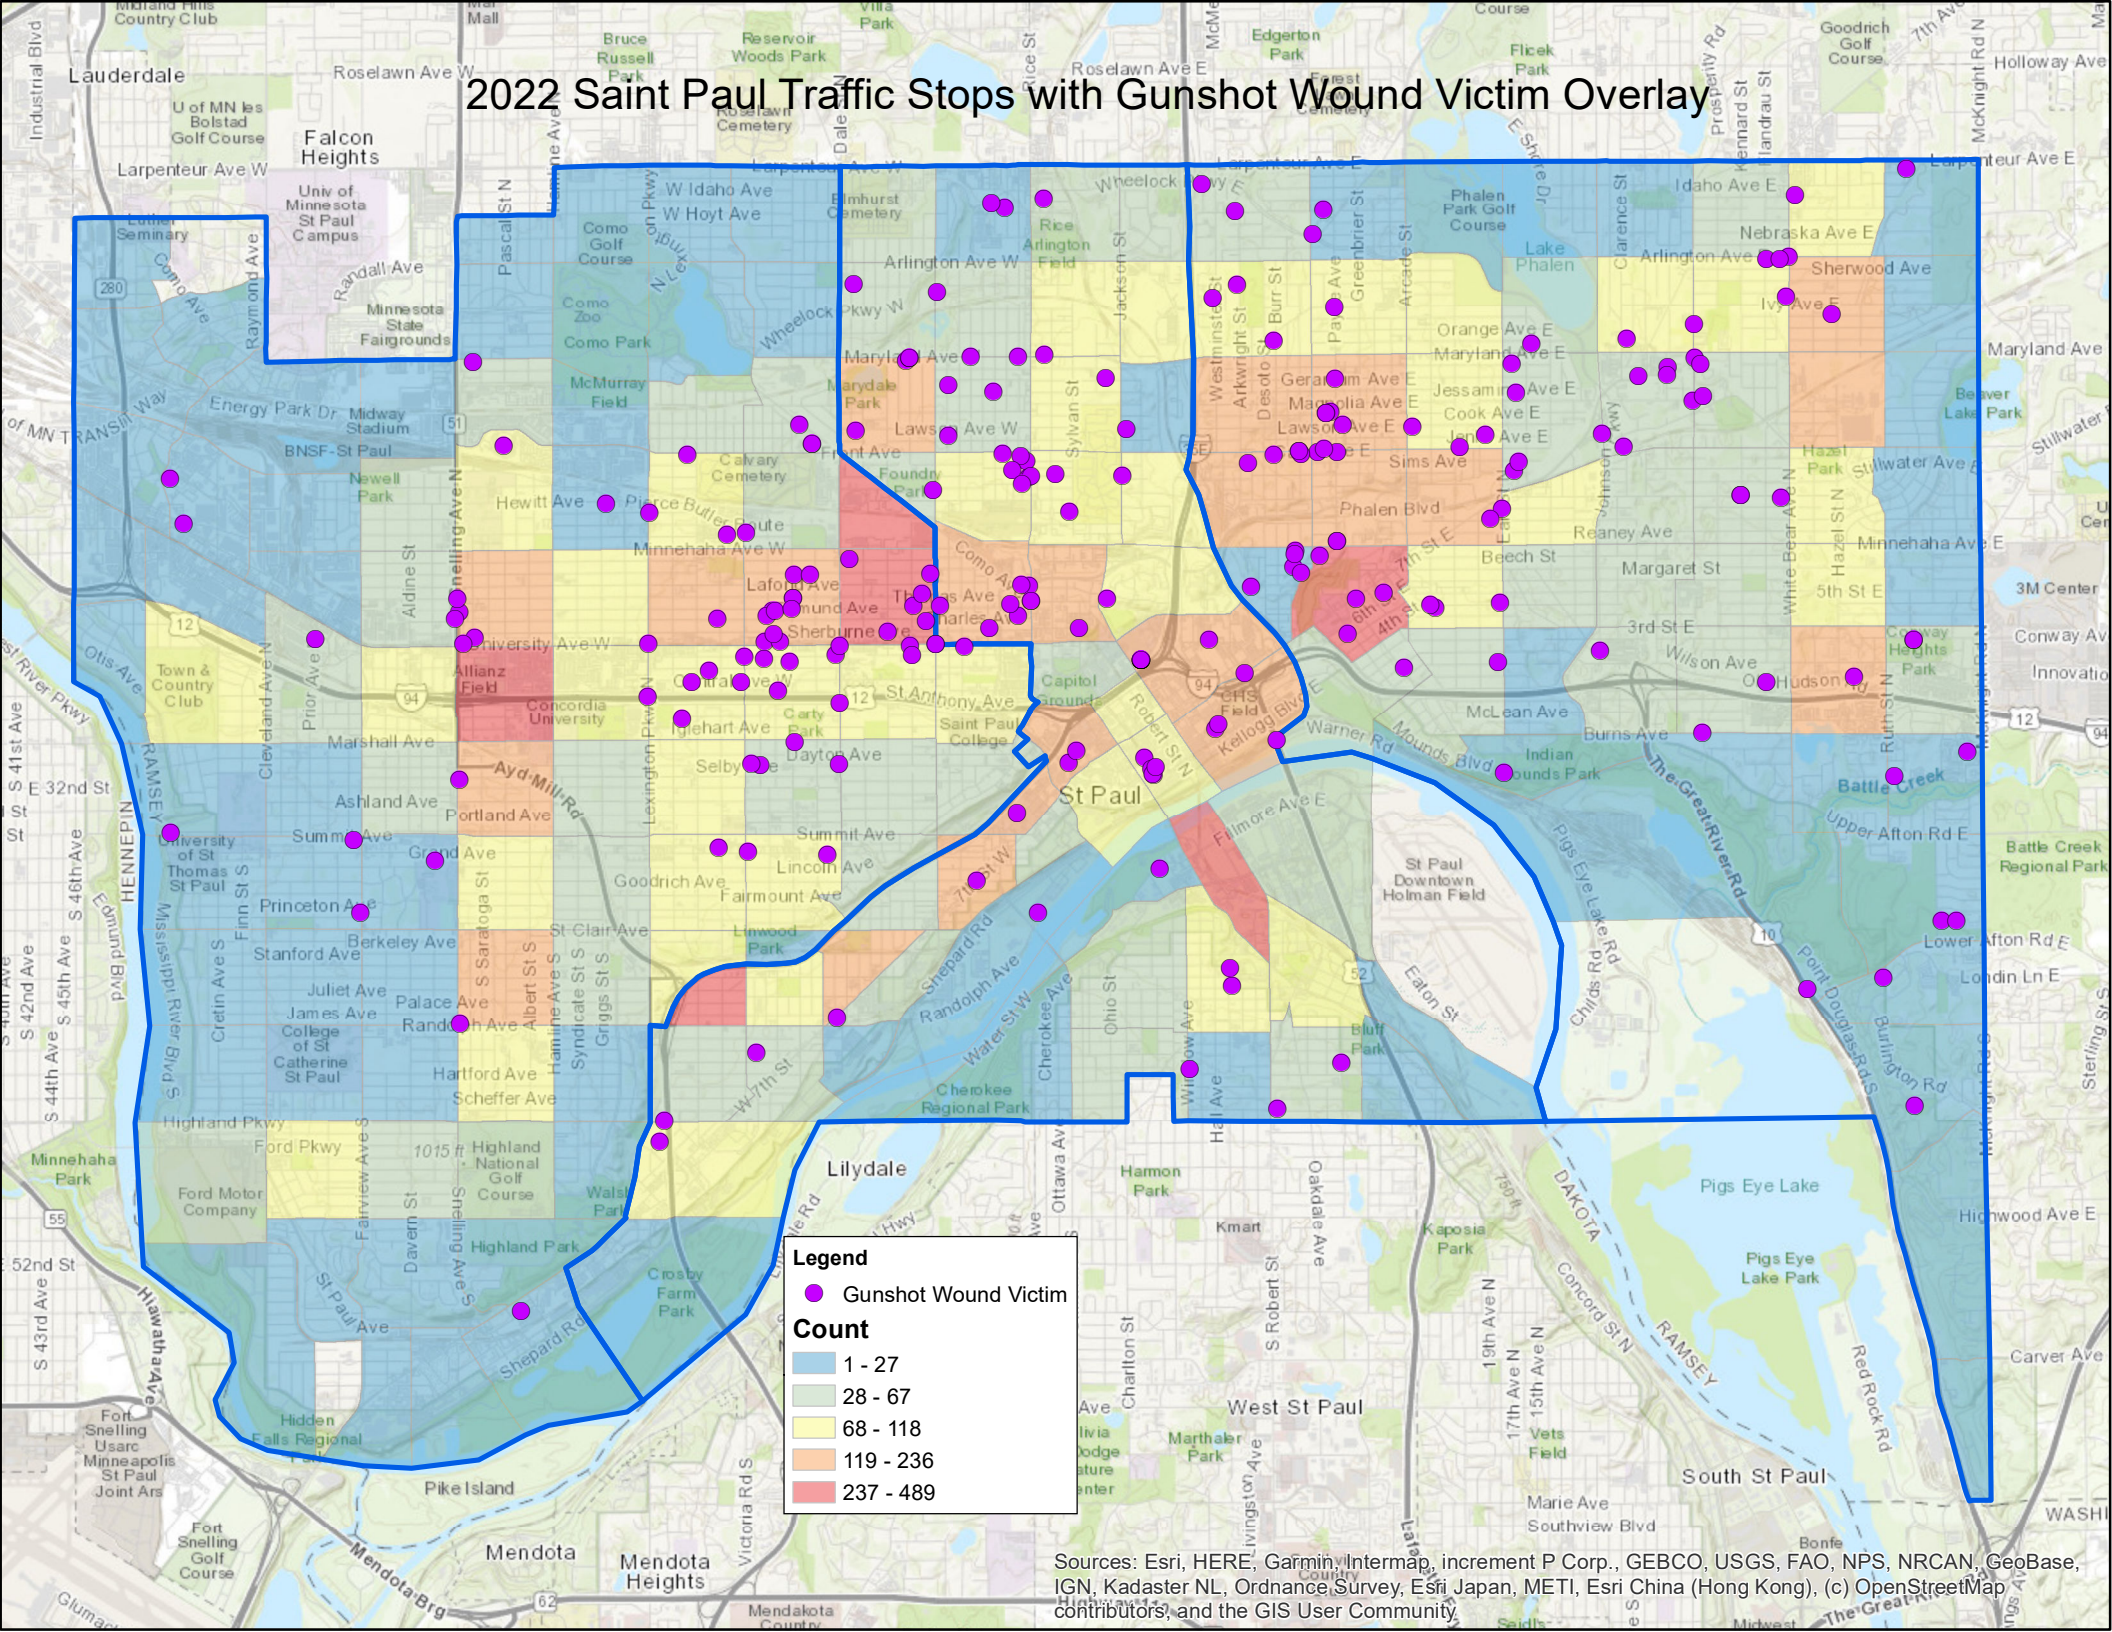

2022 Saint Paul Traffic Stops with Gunshot Wound Victim Overlay

Legend

- Gunshot Wound Victim

Count

- 1 - 27
- 28 - 67
- 68 - 118
- 119 - 236
- 237 - 489

Sources: Esri, HERE, Garmin, Intermap, increment P Corp., GEBCO, USGS, FAO, NPS, NRCAN, GeoBase, IGN, Kadaster NL, Ordnance Survey, Esri Japan, METI, Esri China (Hong Kong), (c) OpenStreetMap contributors, and the GIS User Community.