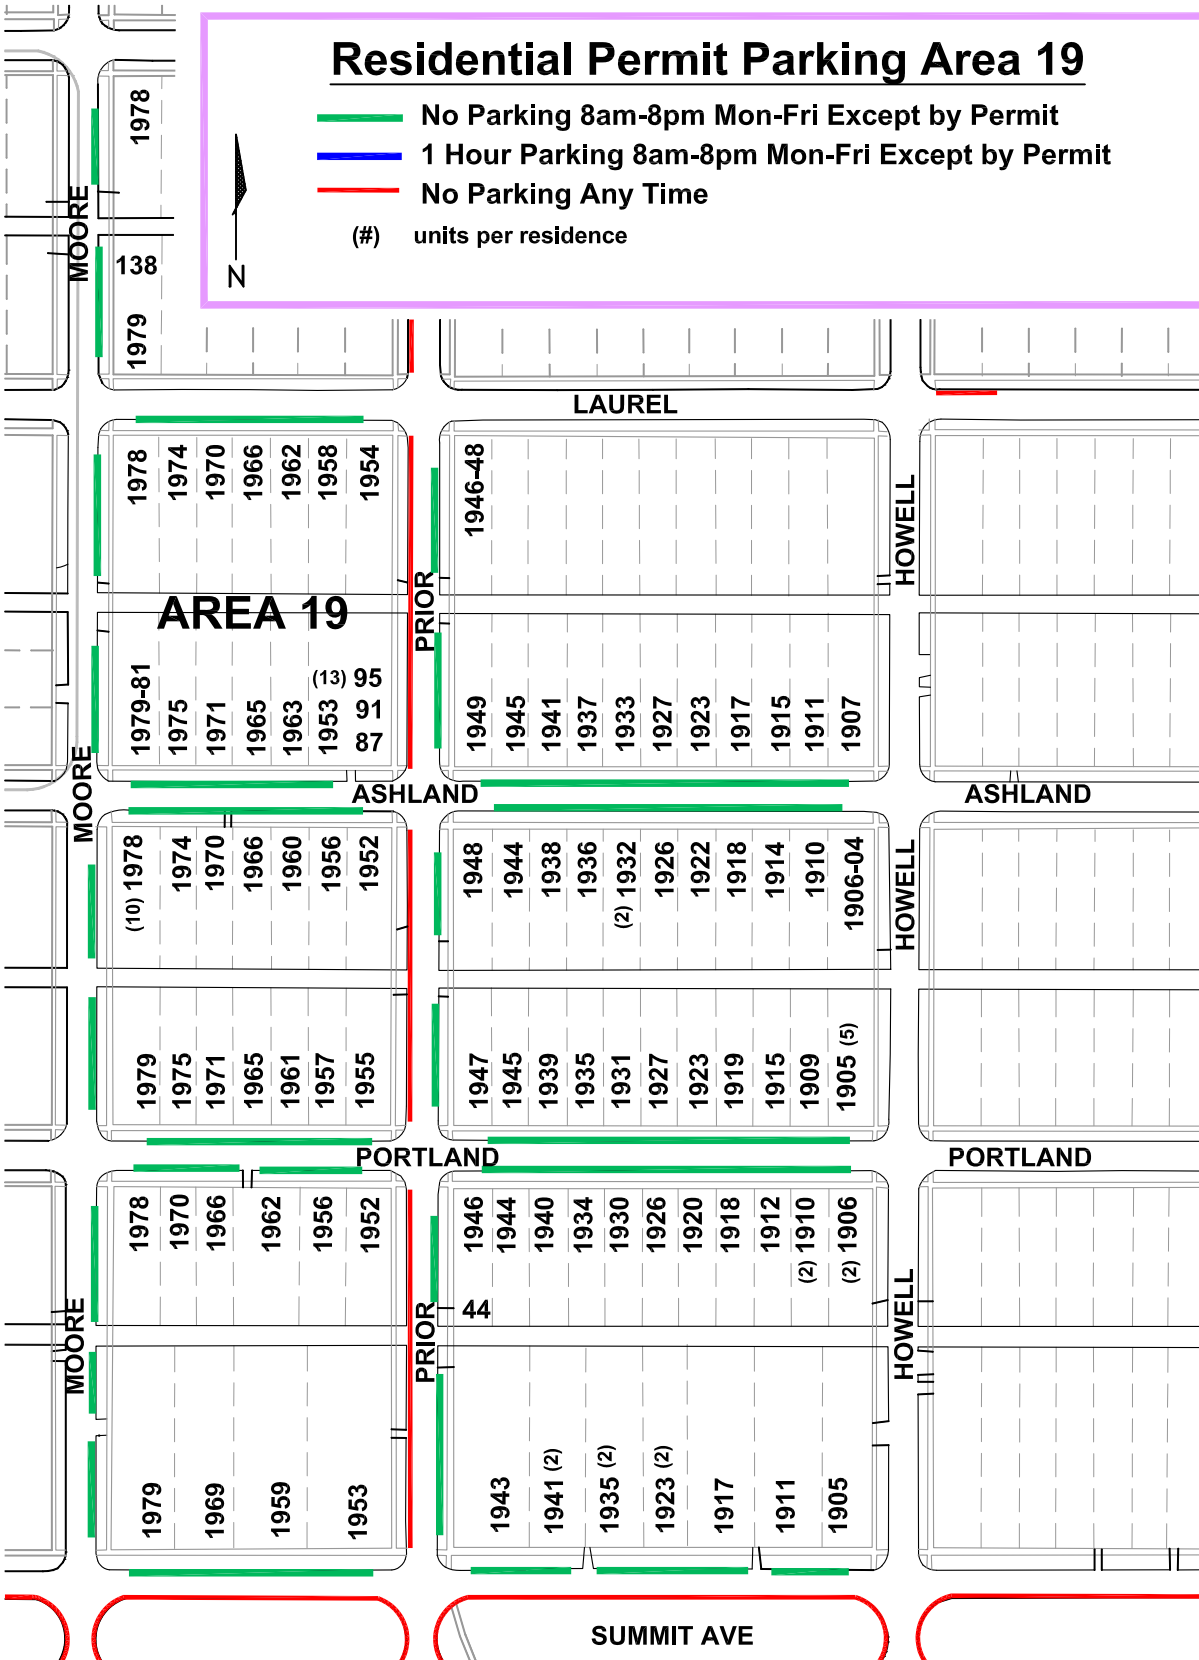

City of Saint Paul Residential Permit Parking Area 19

Z:\traffic\Residential_Permit_Parking\Maps -RPP Areas\Area Maps-2019\Area 15-24-Edited.dwg Aug 16, 2019 - 8:15am