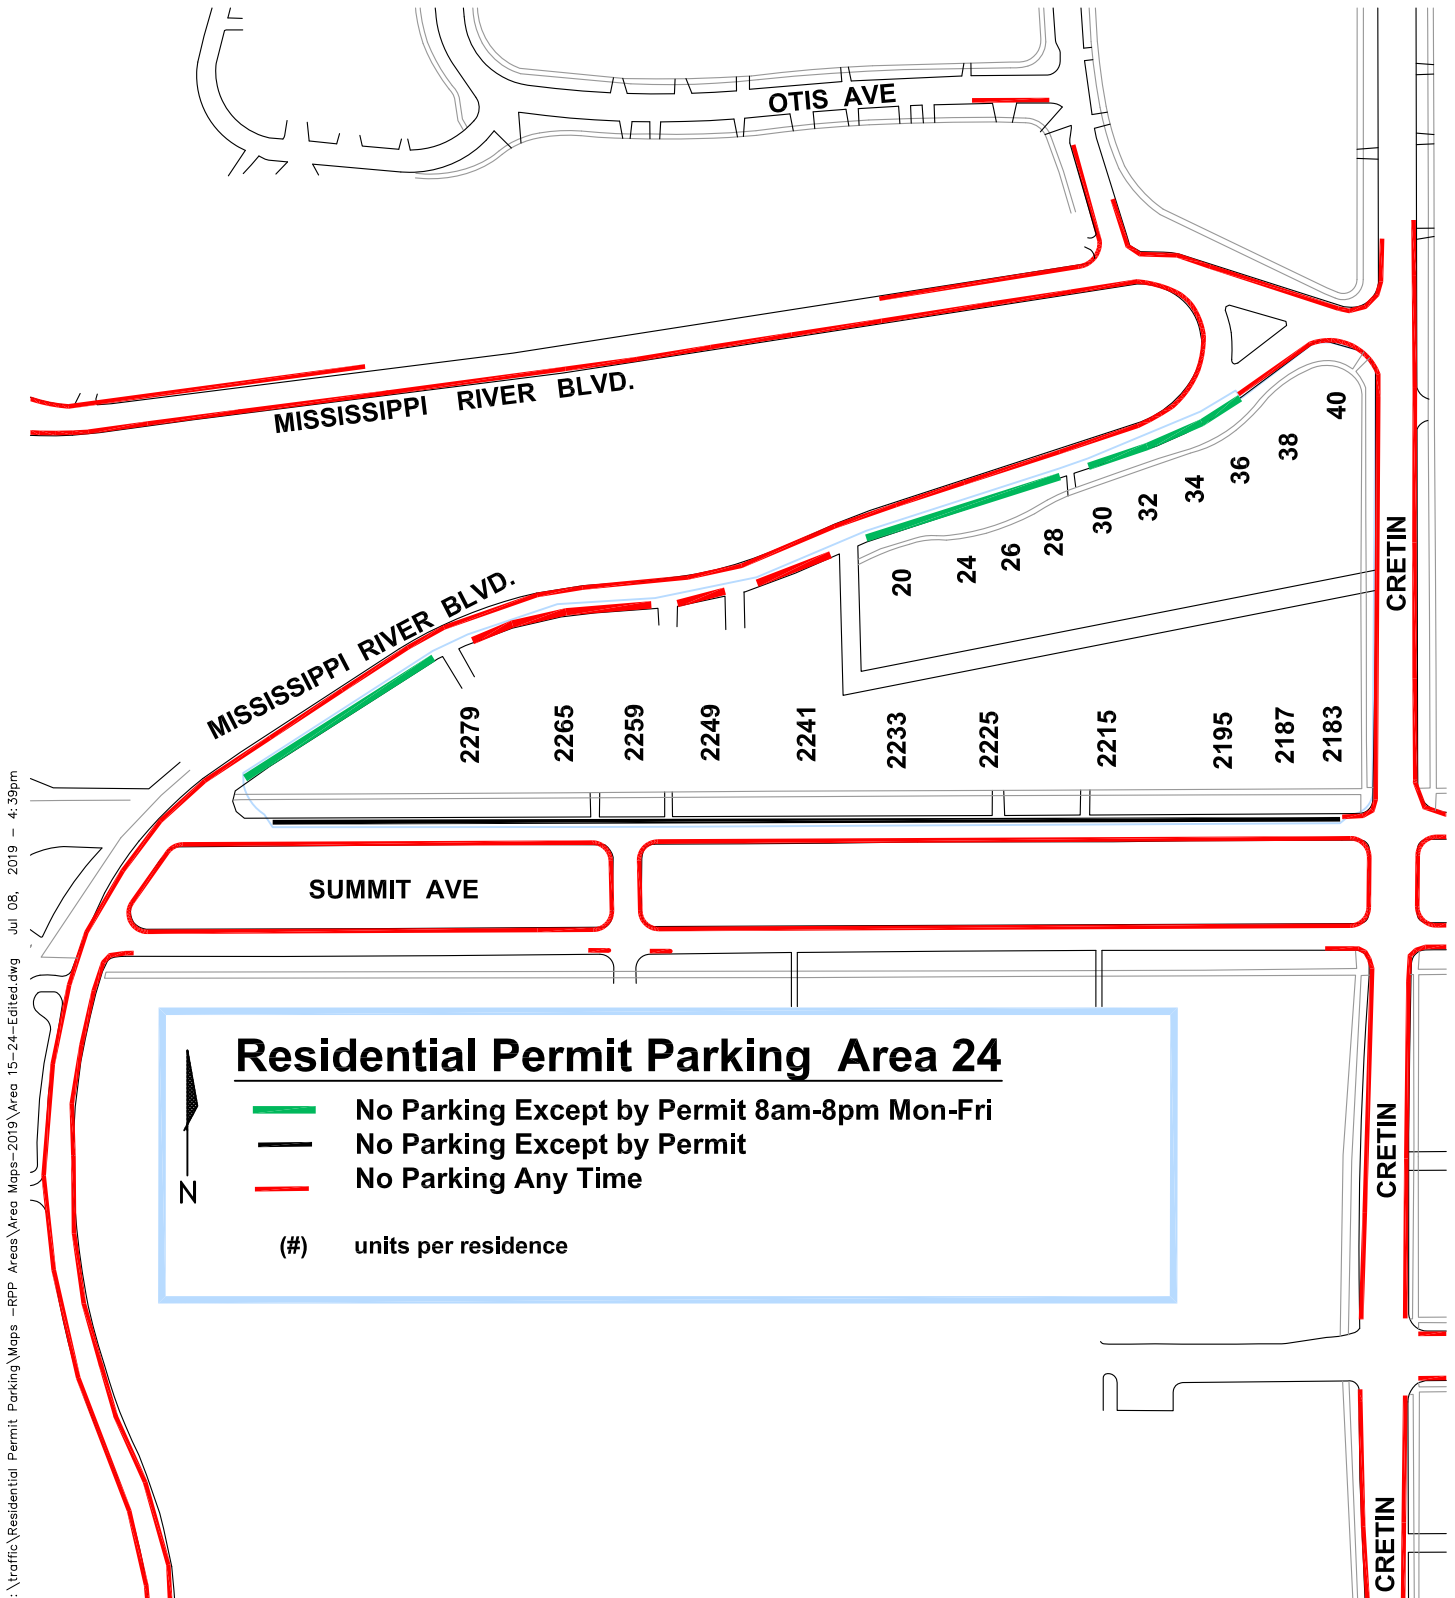

City of Saint Paul Residential Permit Parking Area 24

Residential Permit Parking Area 24

- No Parking Except by Permit 8am-8pm Mon-Fri
- No Parking Except by Permit
- No Parking Any Time
- (#) units per residence