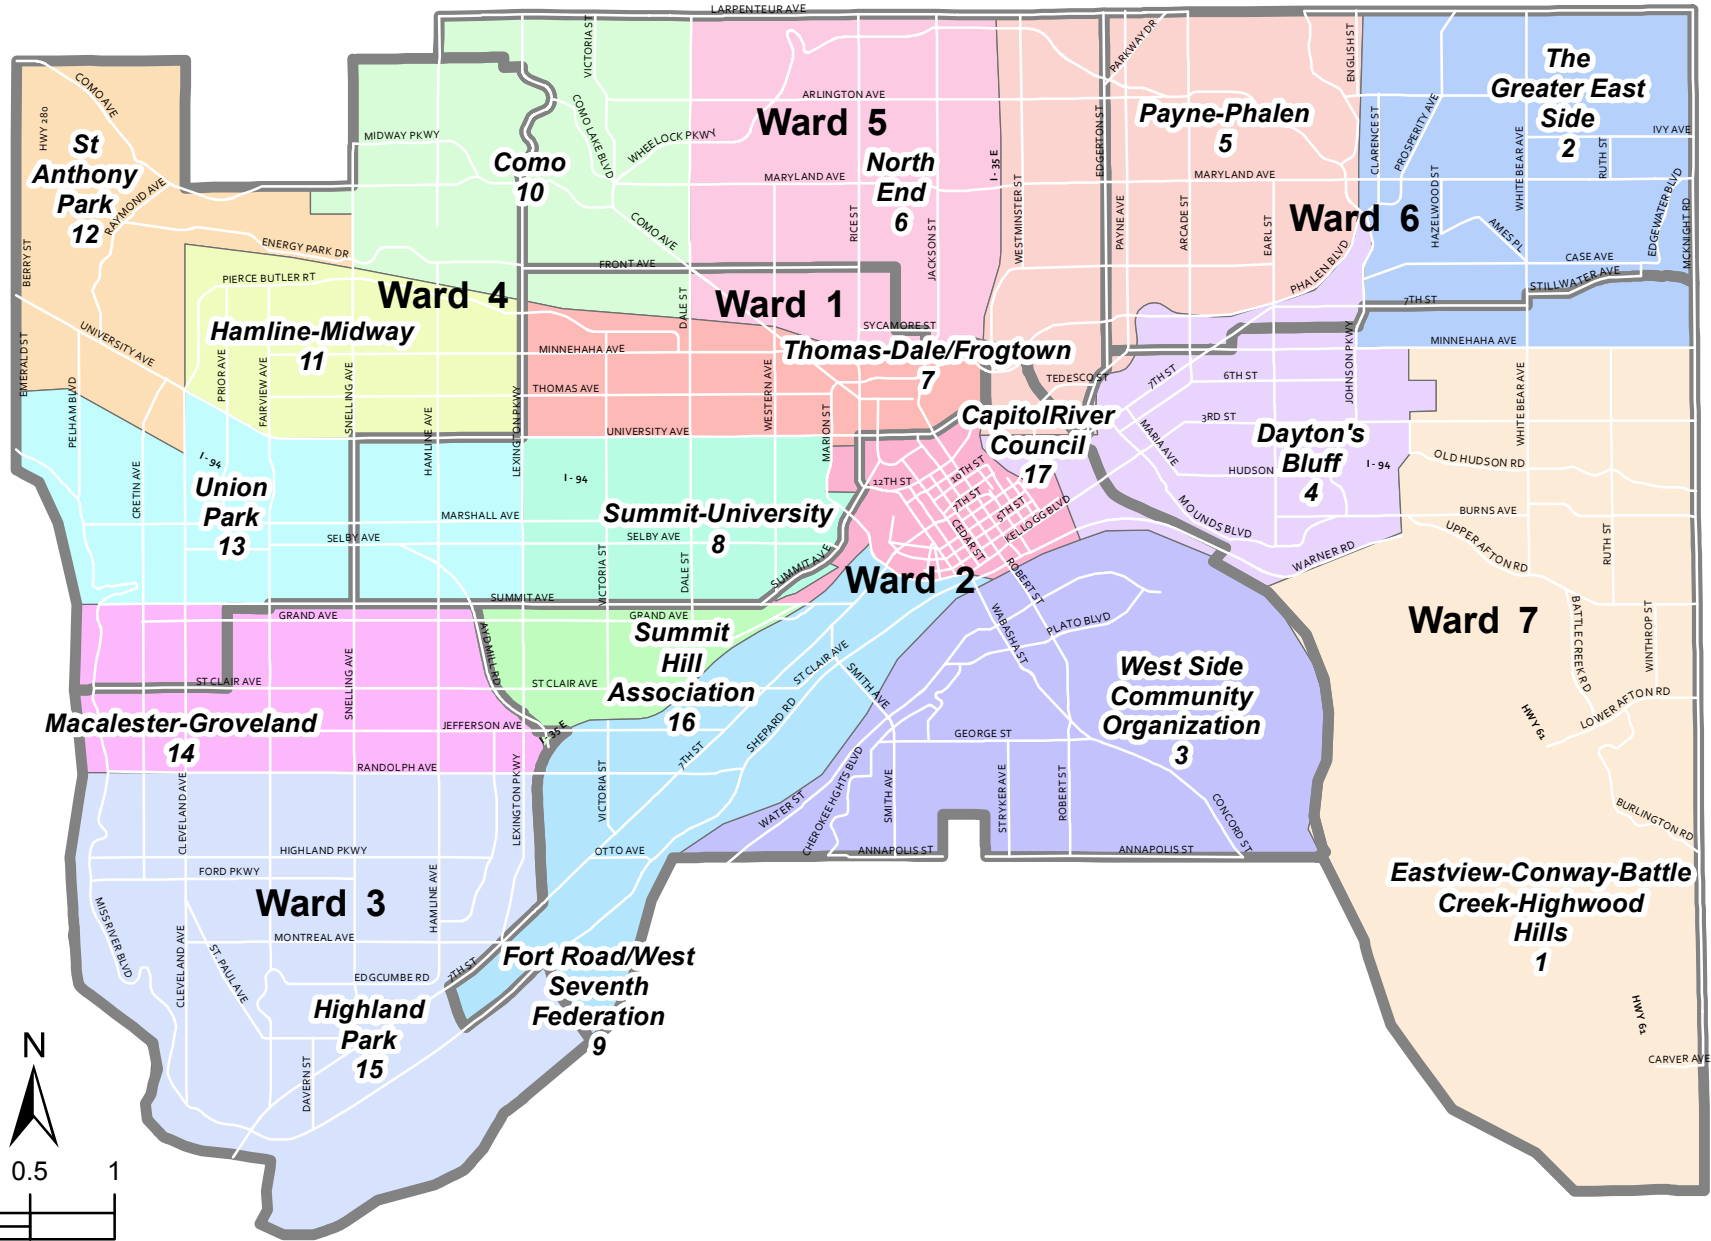

City of Saint Paul Wards and District Councils

Document Path: H:\GIS\citywide maps\mxd\Wards&Councils.mxd

Source: City of Saint Paul