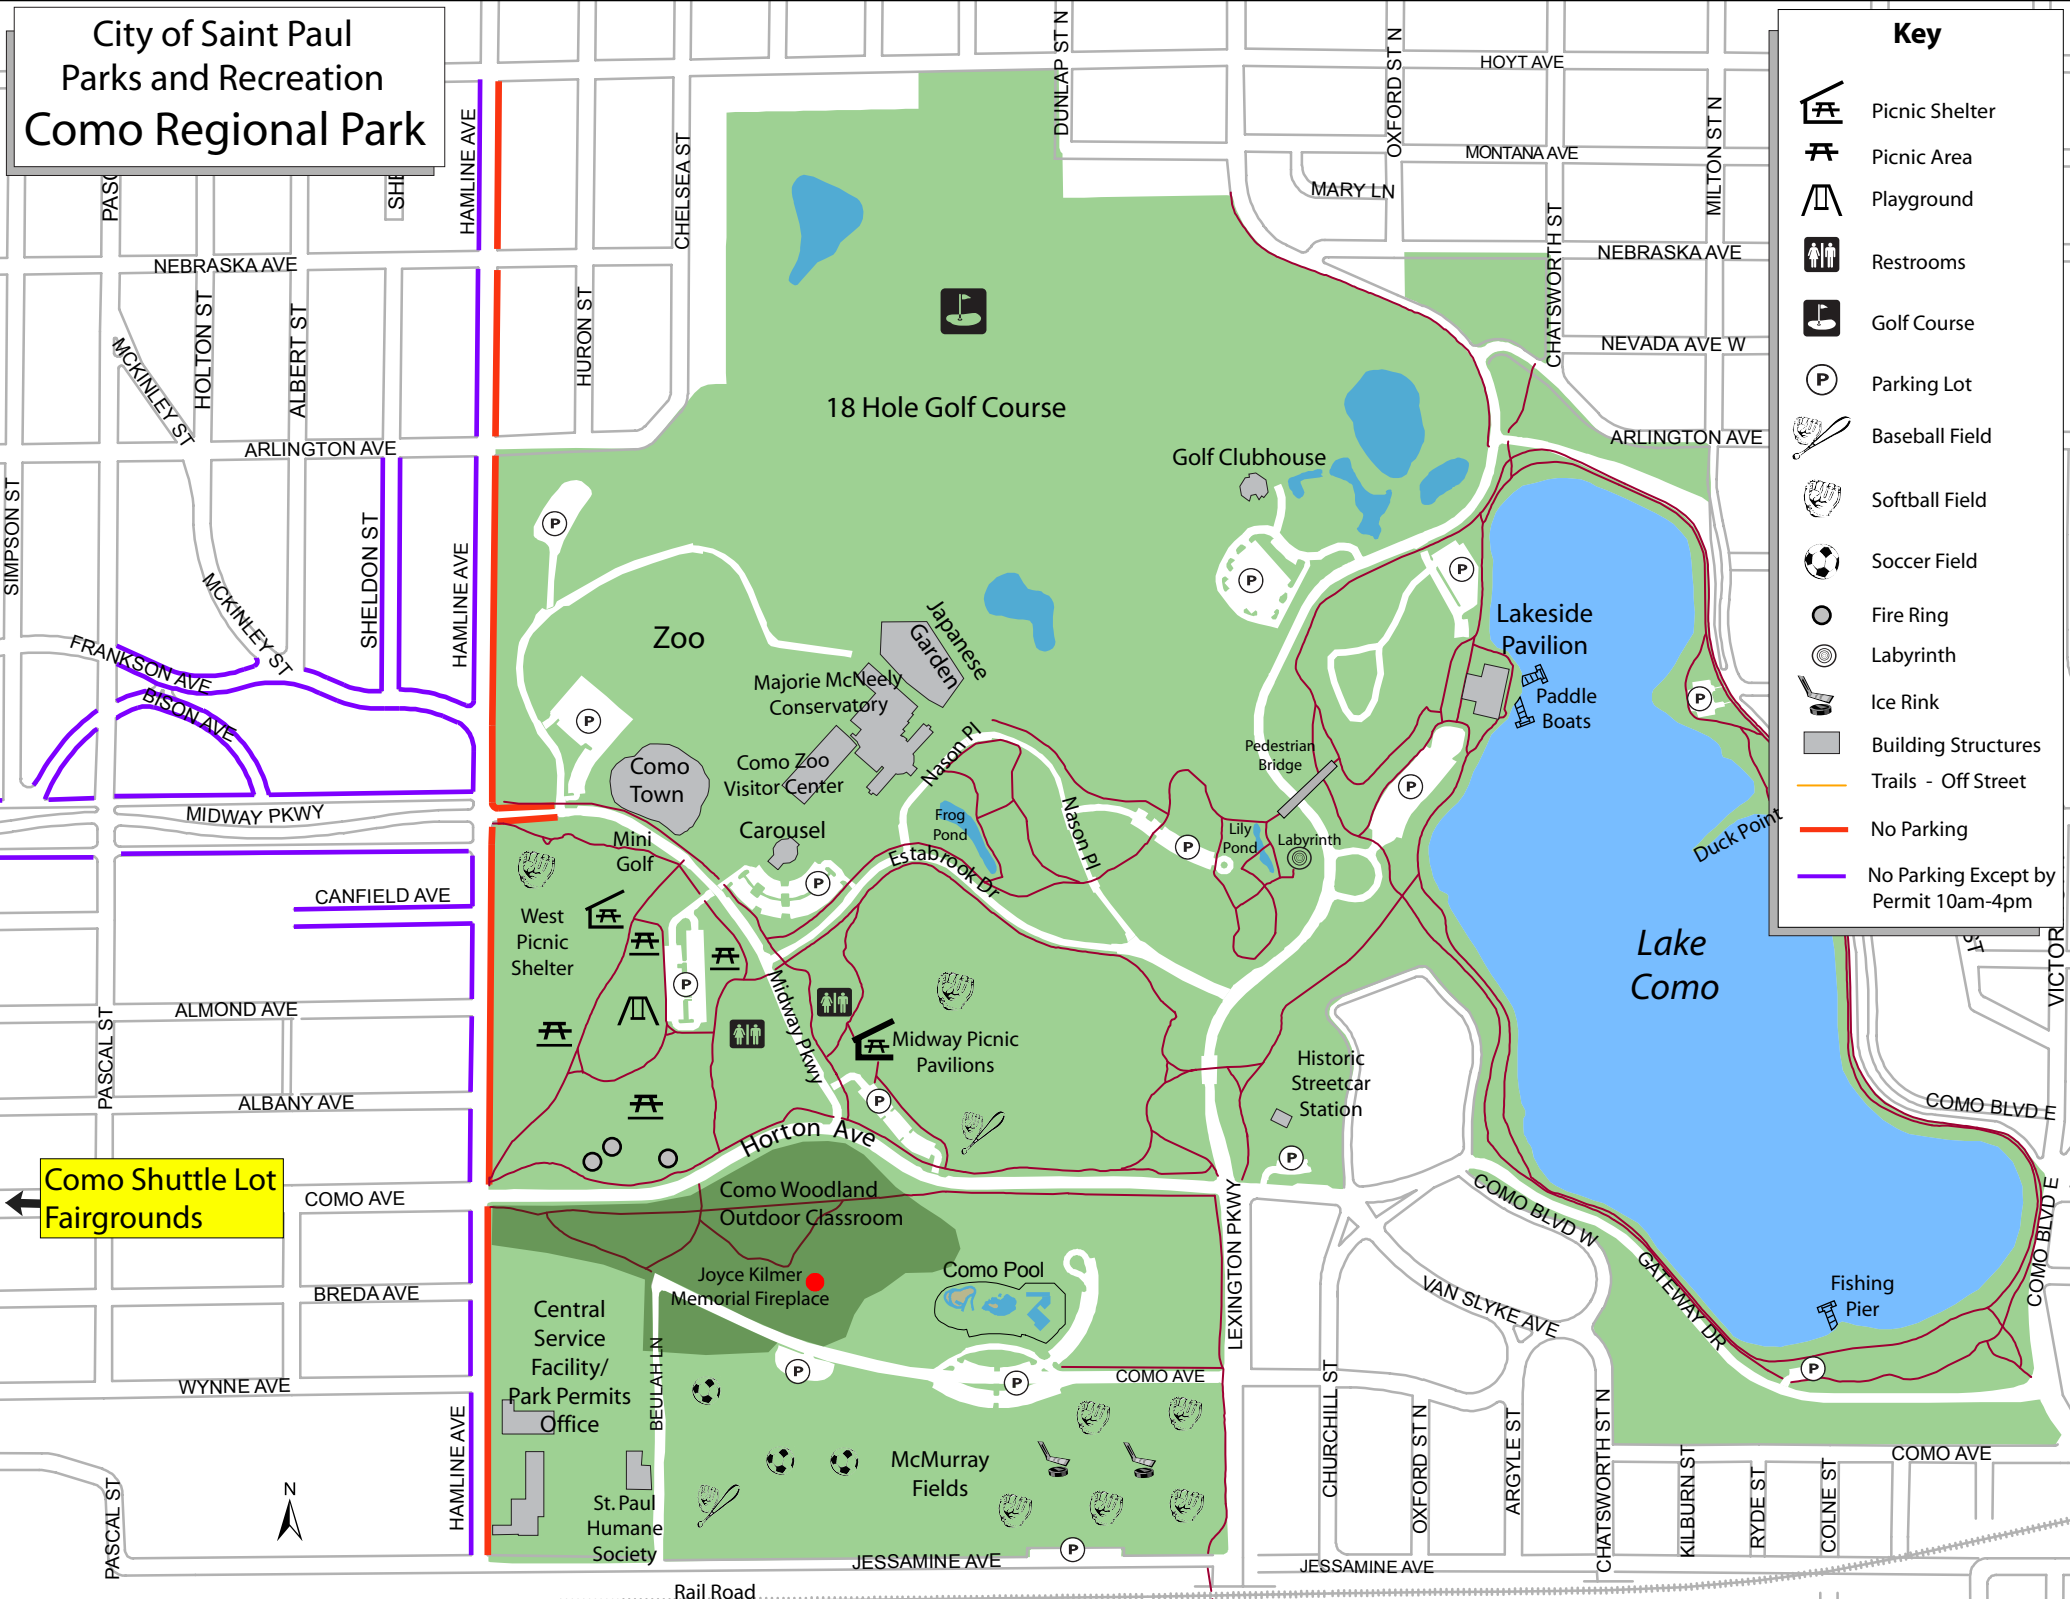

City of Saint Paul Parks and Recreation Como Regional Park

Key	
	Picnic Shelter
	Picnic Area
	Playground
	Restrooms
	Golf Course
	Parking Lot
	Baseball Field
	Softball Field
	Soccer Field
	Fire Ring
	Labyrinth
	Ice Rink
	Building Structures
	Trails - Off Street
	No Parking
	No Parking Except by Permit 10am-4pm

**Como Shuttle Lot
Fairgrounds**

Rail Road