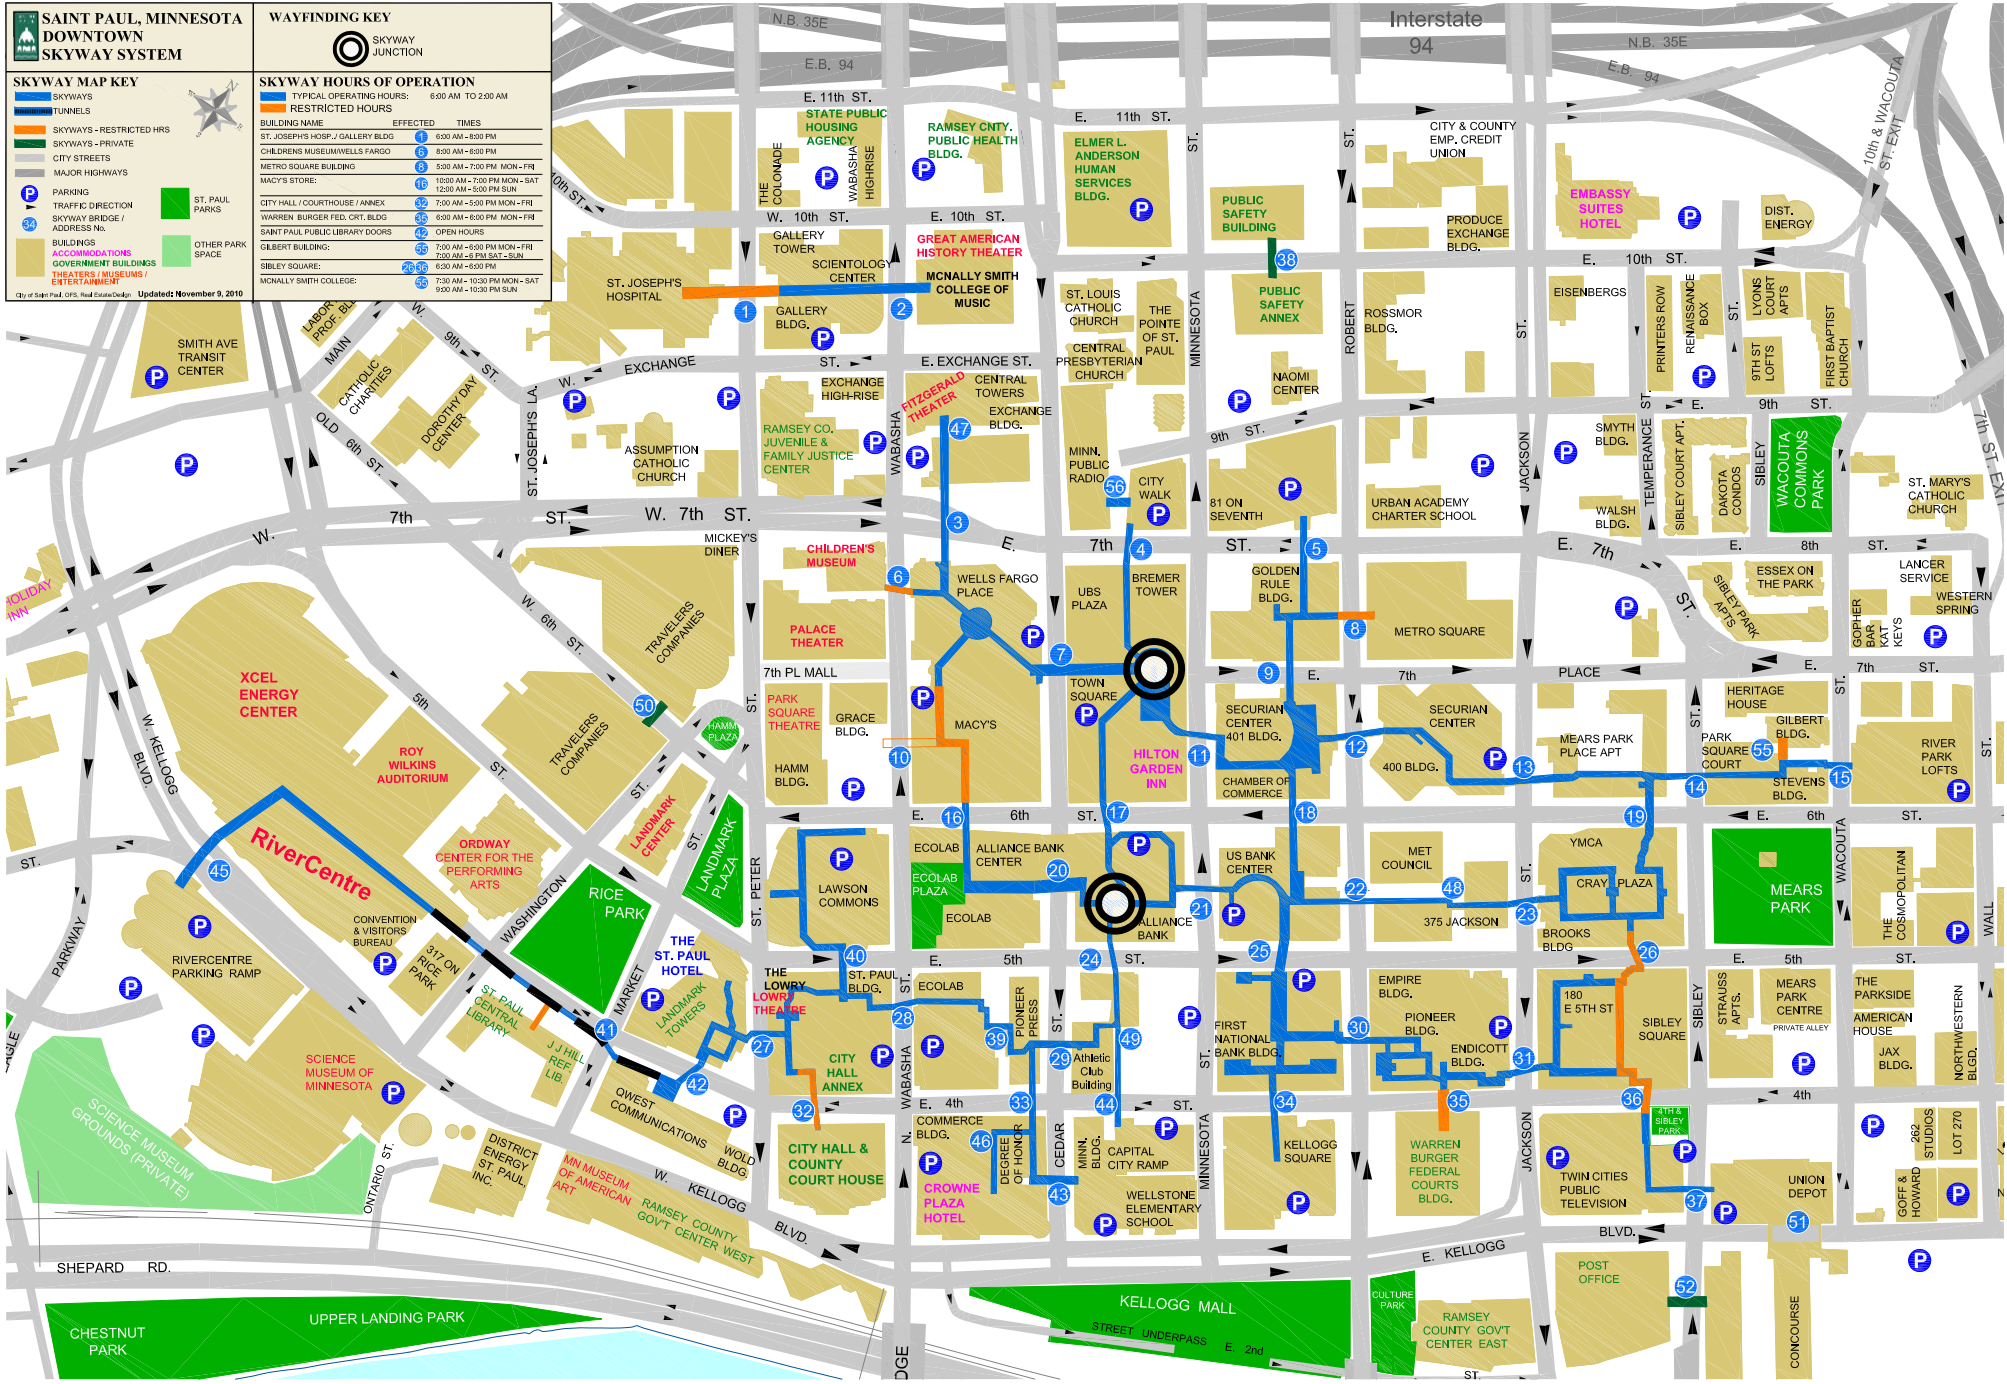

**SAINT PAUL, MINNESOTA  
DOWNTOWN  
SKYWAY SYSTEM**

**SKYWAY MAP KEY**

- SKYWAYS
- TUNNELS
- SKYWAYS - RESTRICTED HRS
- SKYWAYS - PRIVATE
- CITY STREETS
- MAJOR HIGHWAYS
- PARKING
- TRAFFIC DIRECTION
- SKYWAY BRIDGE / ADDRESS NO.
- BUILDINGS
- ACCOMMODATIONS
- GOVERNMENT BUILDINGS
- THEATERS / MUSEUMS / ENTERTAINMENT
- ST. PAUL PARKS
- OTHER PARK SPACE

City of Saint Paul, GIS, Road Data Group. Updated: November 9, 2010

**WAYFINDING KEY**

SKYWAY JUNCTION

**SKYWAY HOURS OF OPERATION**

TYPICAL OPERATING HOURS: 6:00 AM TO 2:00 AM  
RESTRICTED HOURS

BUILDING NAME	EFFECTED	TIMES
ST. JOSEPH'S HOSP. / GALLERY BLDG	1	6:00 AM - 8:00 PM
CHILDREN'S MUSEUM/WELLS FARGO	2	8:00 AM - 8:00 PM
METRO SQUARE BUILDING	3	8:00 AM - 7:00 PM MON - FR
MACY'S STORE	4	10:00 AM - 7:00 PM MON - SAT 12:00 AM - 8:00 PM SUN
CITY HALL / COURTHOUSE / ANNEX	5	7:00 AM - 5:00 PM MON - FR
WARREN BURGER FED. CRT. BLDG	6	6:00 AM - 6:00 PM MON - FR
SAINT PAUL PUBLIC LIBRARY DOORS	7	OPEN HOURS
GILBERT BUILDING	8	7:00 AM - 8:00 PM MON - FR 9:00 AM - 4:00 PM SAT - SUN
SIBLEY SQUARE	9	6:00 AM - 8:00 PM
MCCALLY SMITH COLLEGE	10	7:30 AM - 10:30 PM MON - SAT 9:00 AM - 10:30 PM SUN

## SAINT PAUL, DOWNTOWN

NOTES:

---

---

---

---