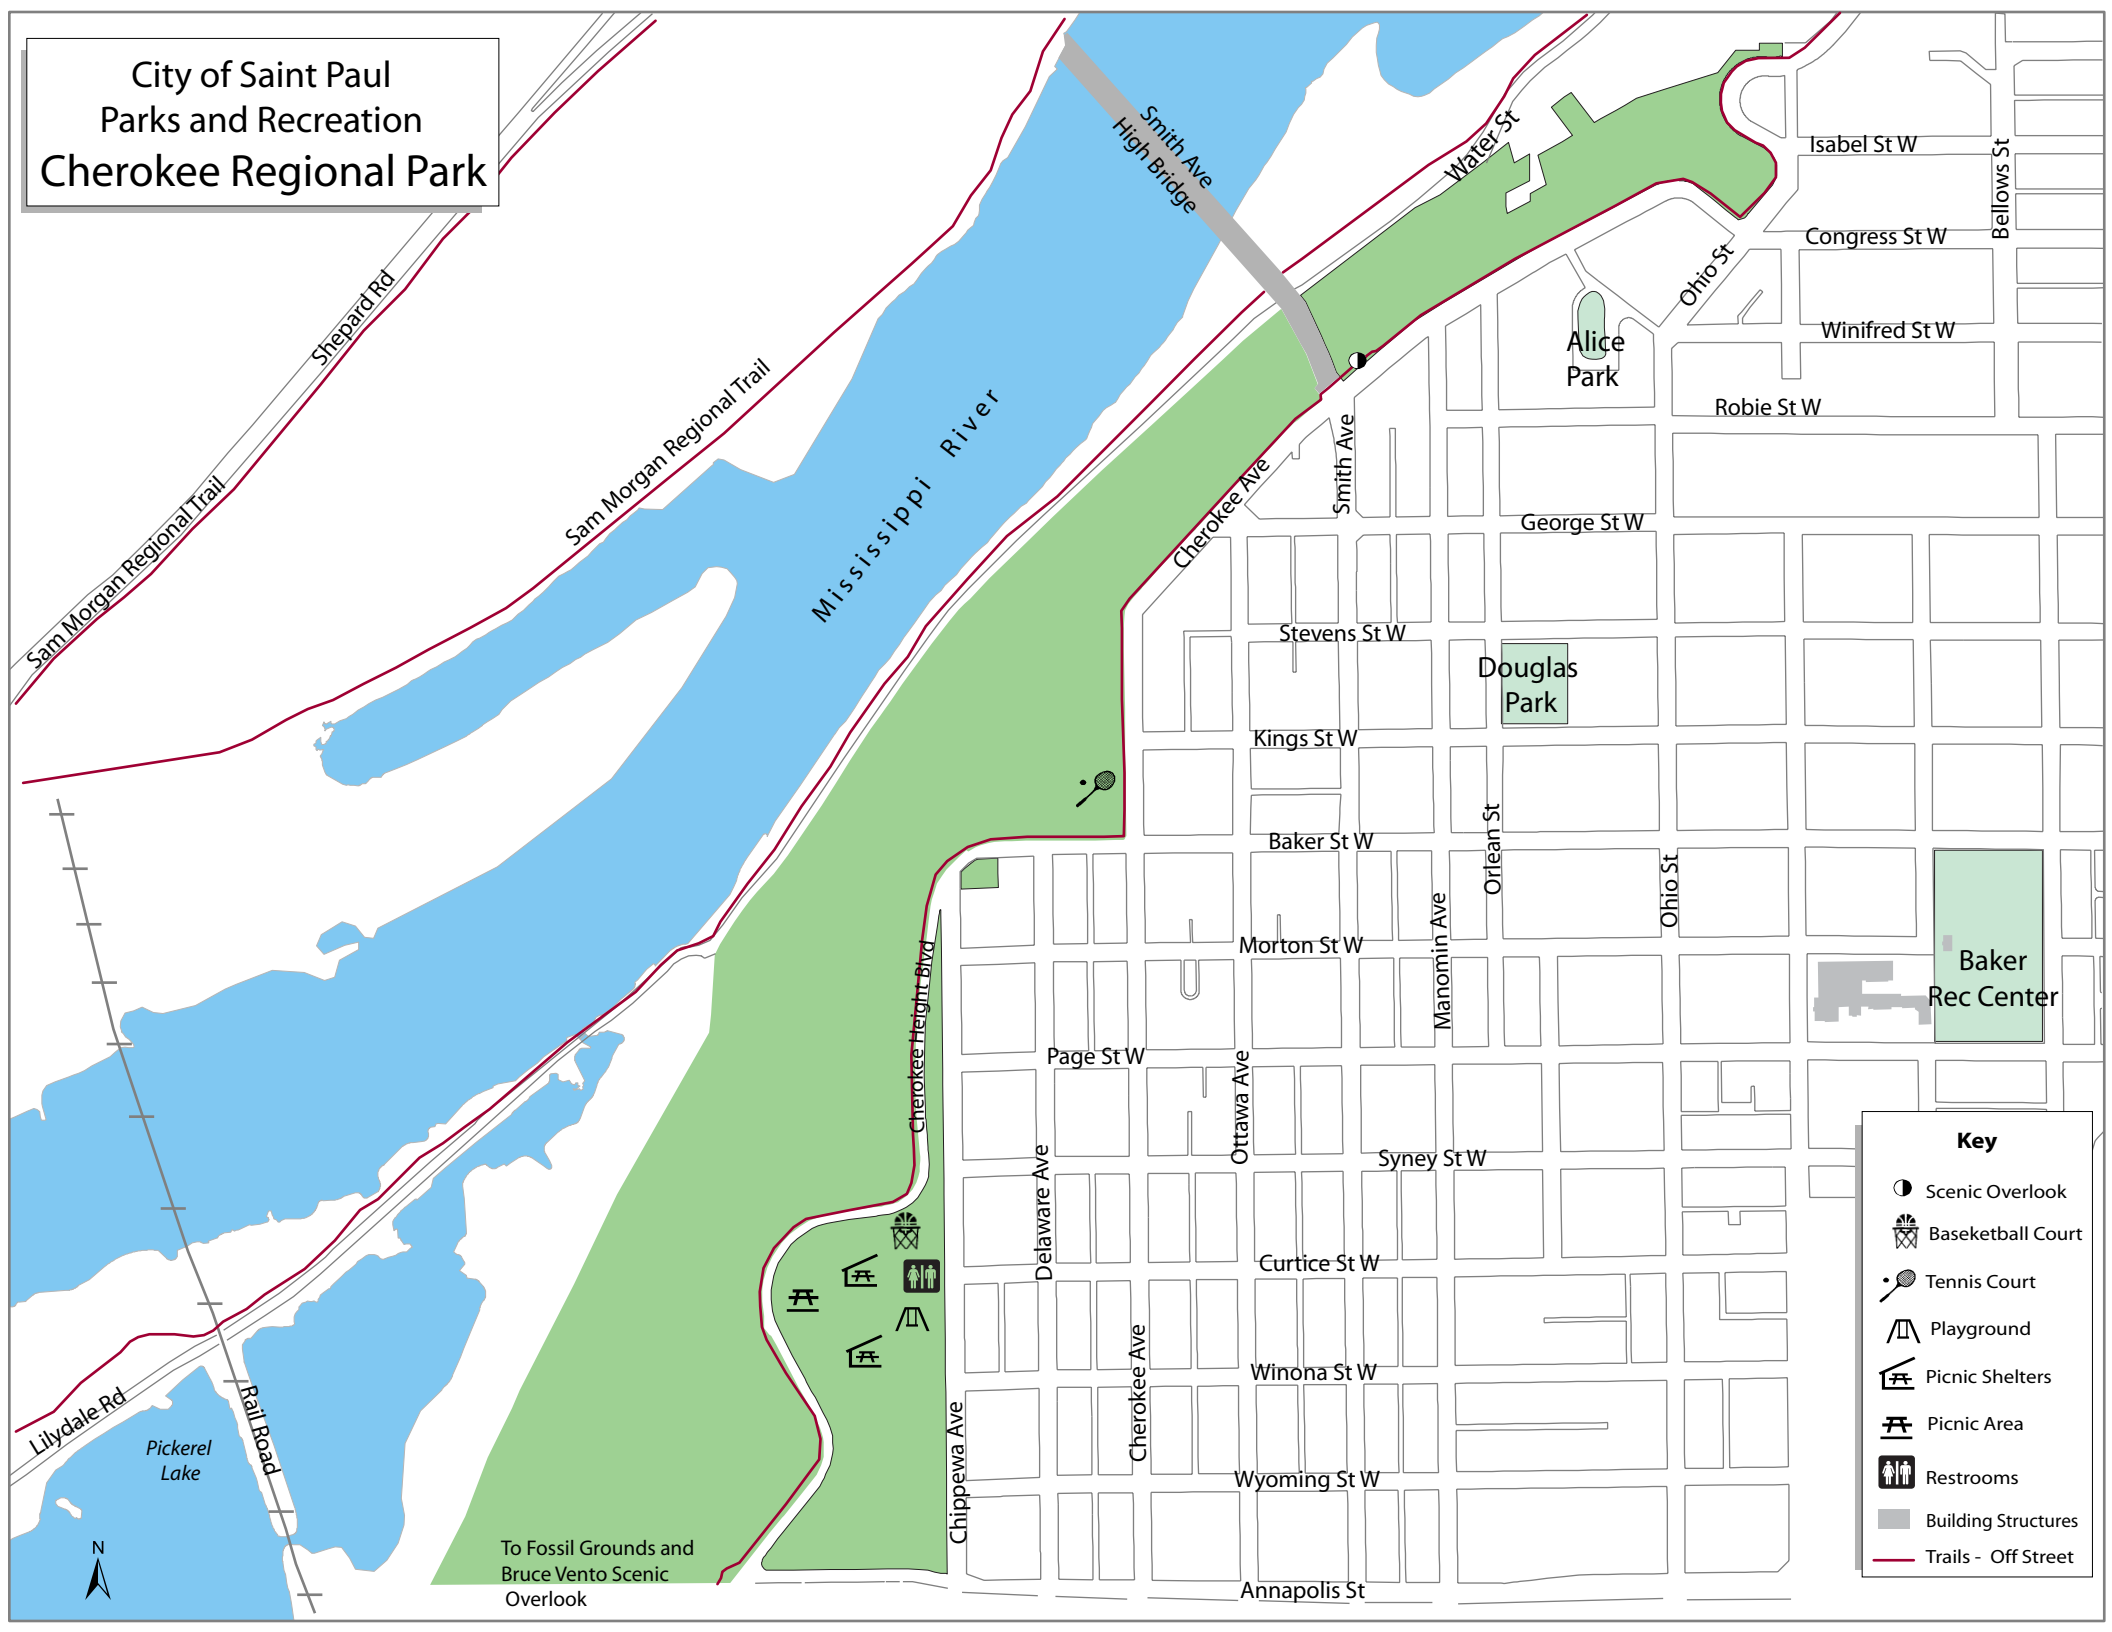

City of Saint Paul
Parks and Recreation
Cherokee Regional Park

- Key**
- Scenic Overlook
 - Basketball Court
 - Tennis Court
 - Playground
 - Picnic Shelters
 - Picnic Area
 - Restrooms
 - Building Structures
 - Trails - Off Street

To Fossil Grounds and
Bruce Vento Scenic
Overlook

Lilydale Rd
Baill Road
Pickrel Lake

Sam Morgan Regional Trail
Shepard Rd

Sam Morgan Regional Trail

Mississippi River

Smith Ave
High Bridge

Water St

Isabel St W

Congress St W

Winifred St W

Robie St W

Alice
Park

George St W

Douglas
Park

Stevens St W

Kings St W

Baker St W

Morton St W

Page St W

Delaware Ave

Ottawa Ave

Syney St W

Curtice St W

Winona St W