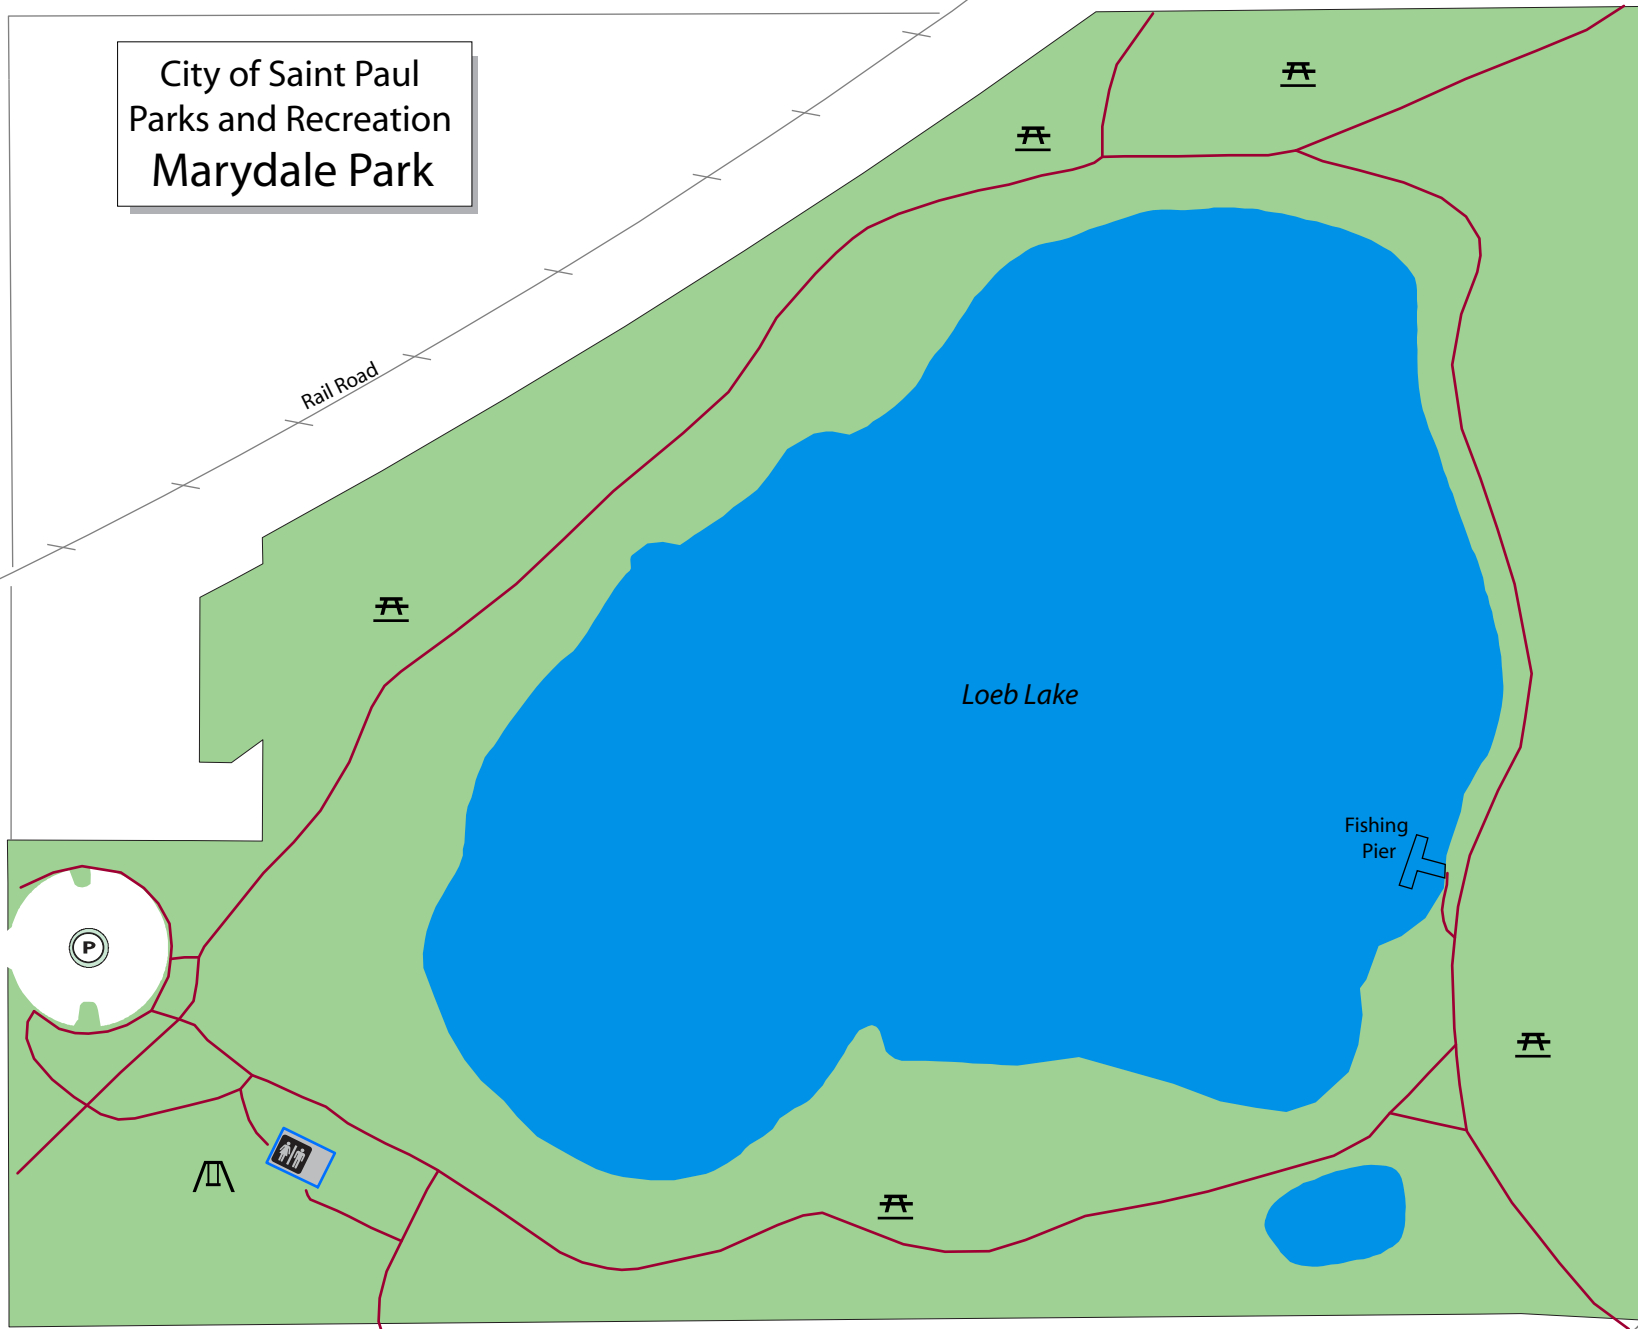

City of Saint Paul
Parks and Recreation
Marydale Park

Key

- Picnic Area
- Playground
- Parking Lot
- Building Structure
- Restroom
- Trails - Off Street