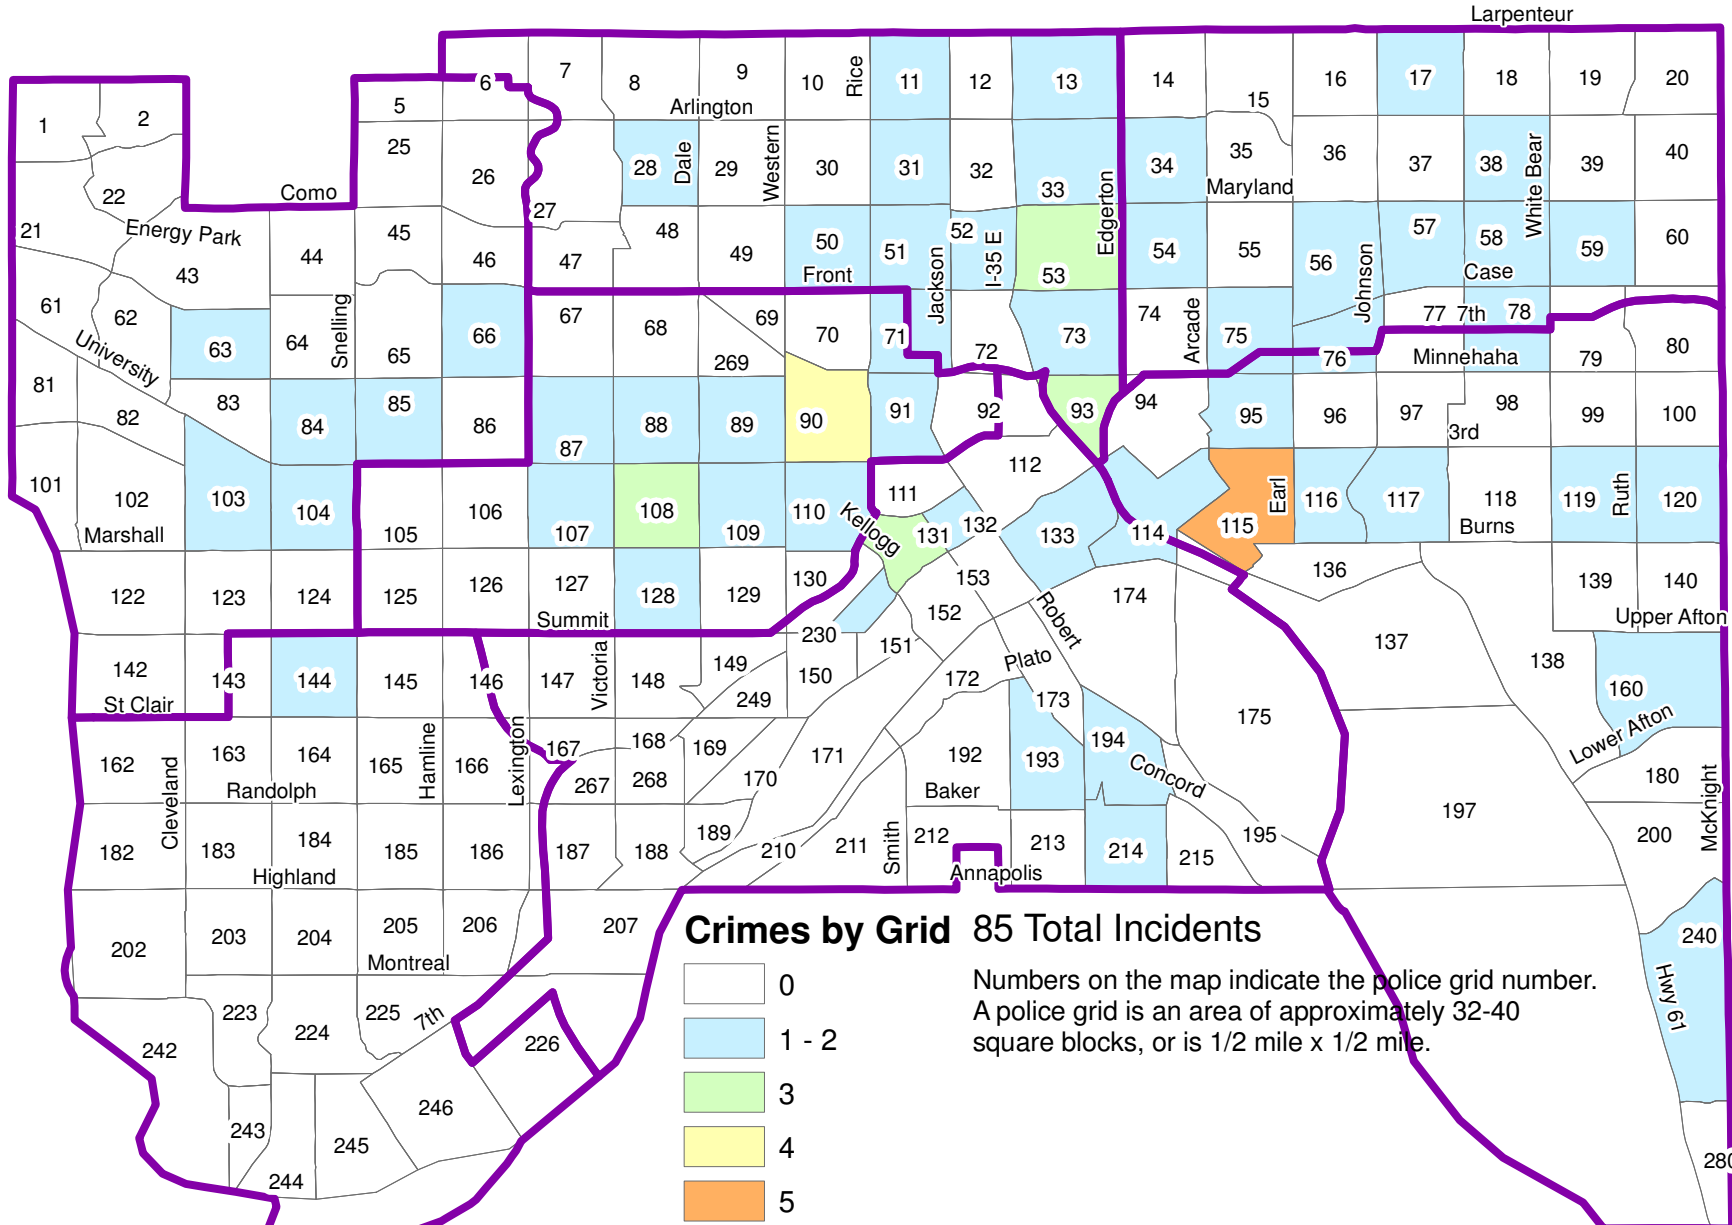

City of Saint Paul - Aggravated Assault: January 2015

N Saint Paul Police Department
 367 Grove Street
 Saint Paul, MN 55101
 651-291-1111