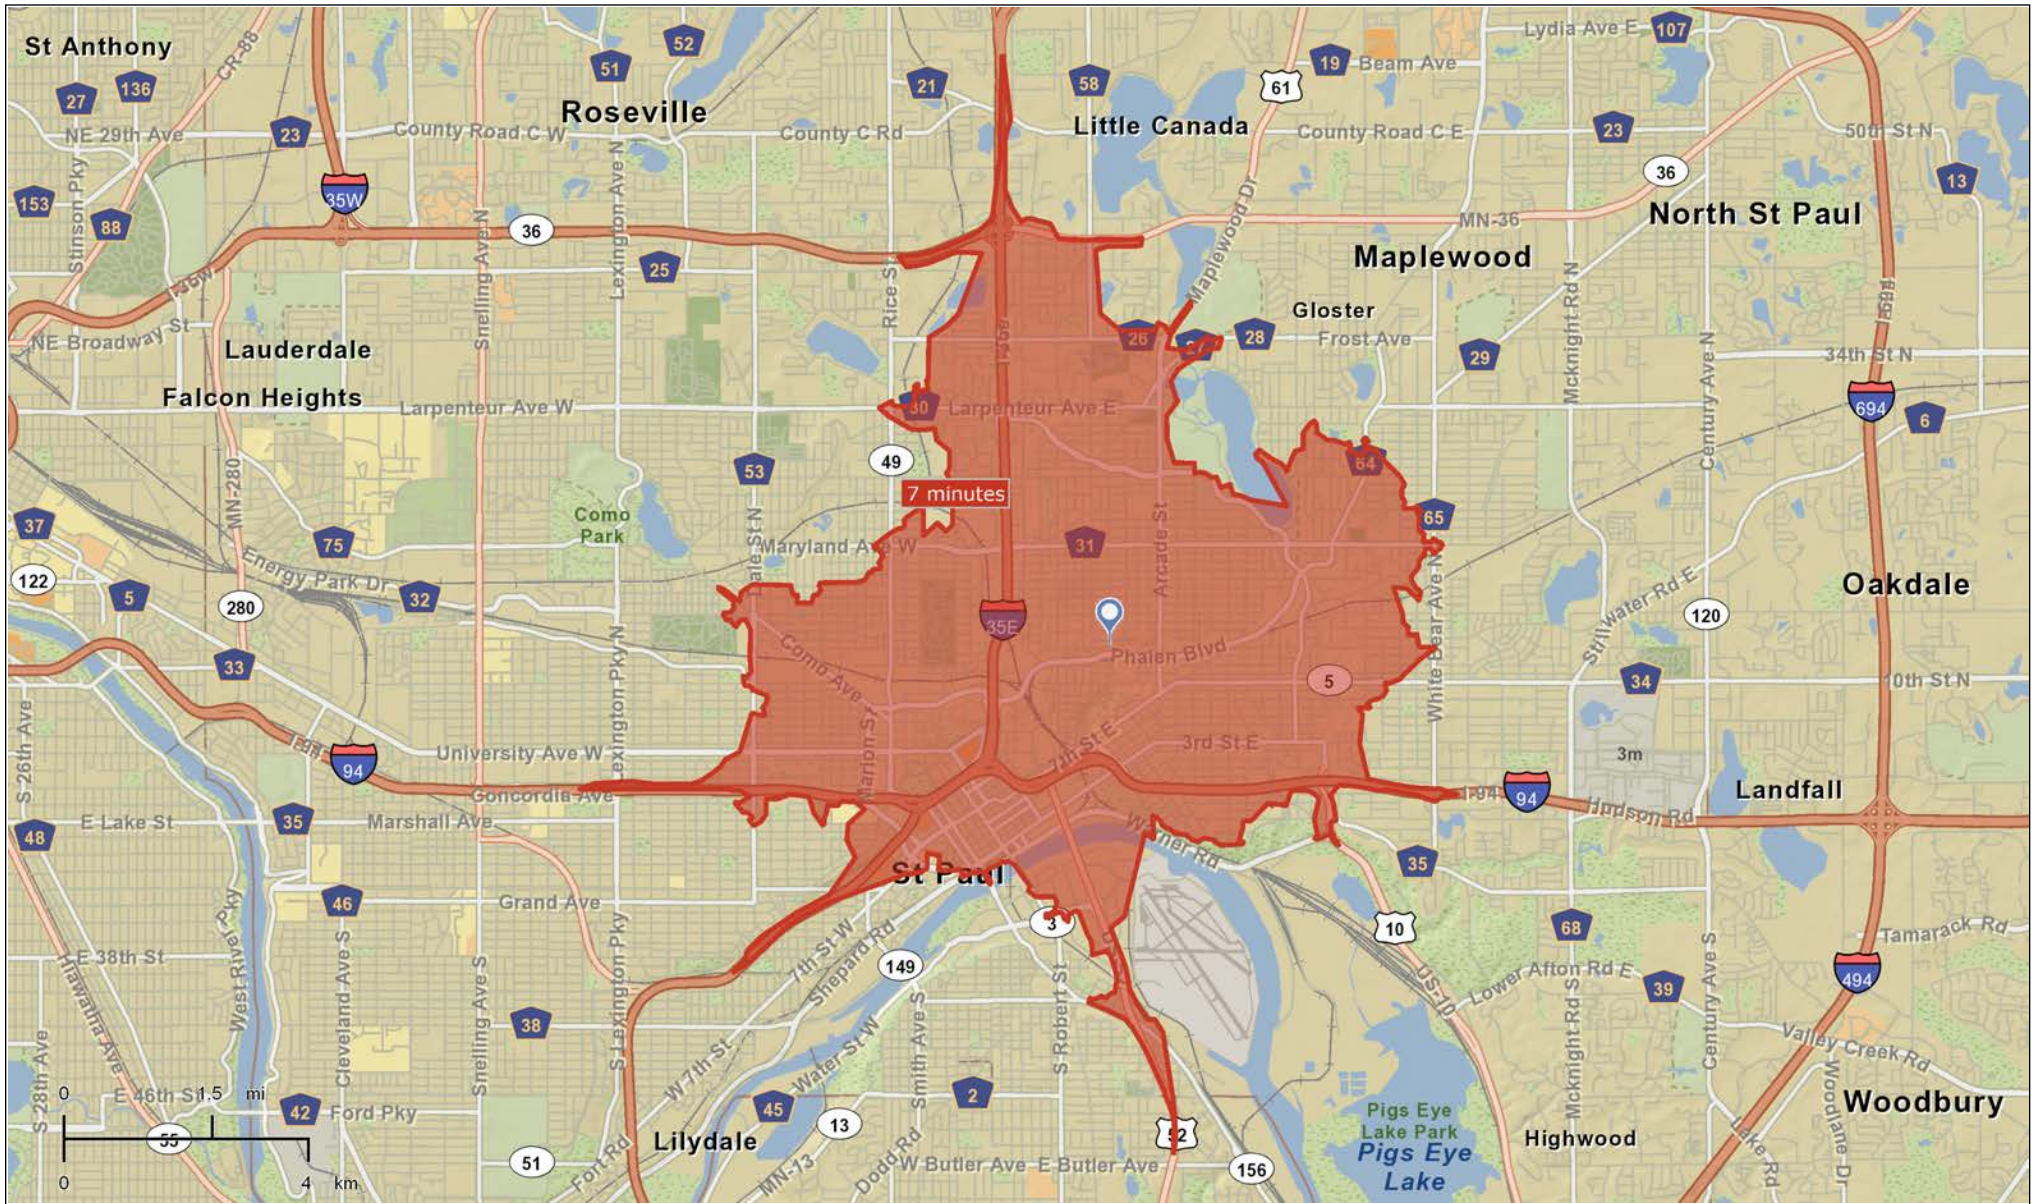

# 848 Payne Avenue

7-Minute Drive Time

July 24, 2013