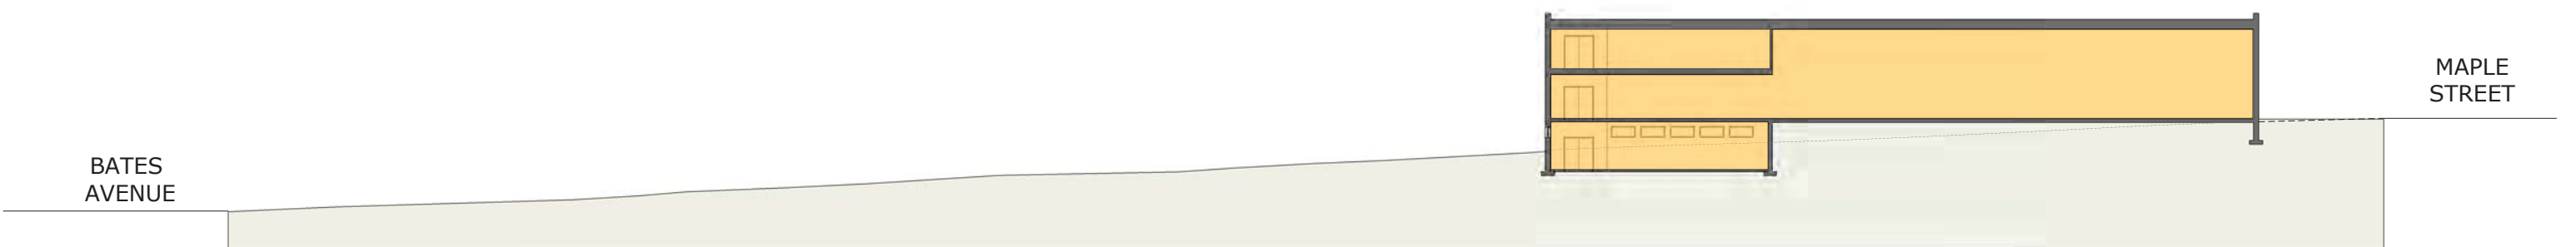

Mississippi Market on East 7th

Site Plan

Mississippi Market on East 7th

Site Plan and Section - 1" = 20'