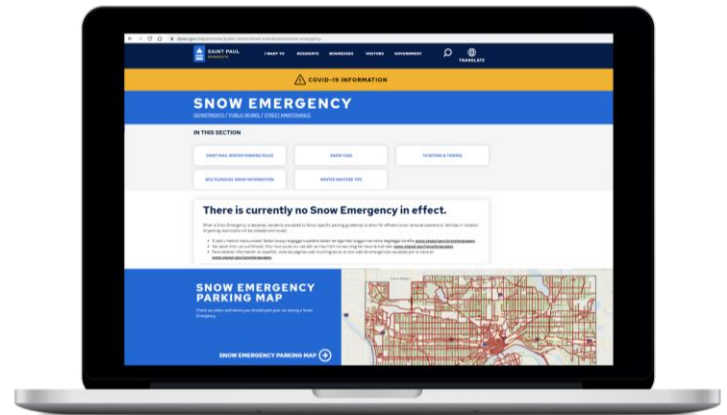

Sign up for email and text alerts in 4 different languages (English, Spanish, Hmong and Somali)

Map is available on any device: no download needed

Map reflects parking status: showing where parking is allowed

Easily pinpoint your location on the map

Search for an address or landmarks

# USE THE NEW ST. PAUL SNOW EMERGENCY PARKING MAP

Follow these steps to save the map as an icon on your phone or tablet:

On your mobile device, open the map from [stpaul.gov/snow](https://stpaul.gov/snow)