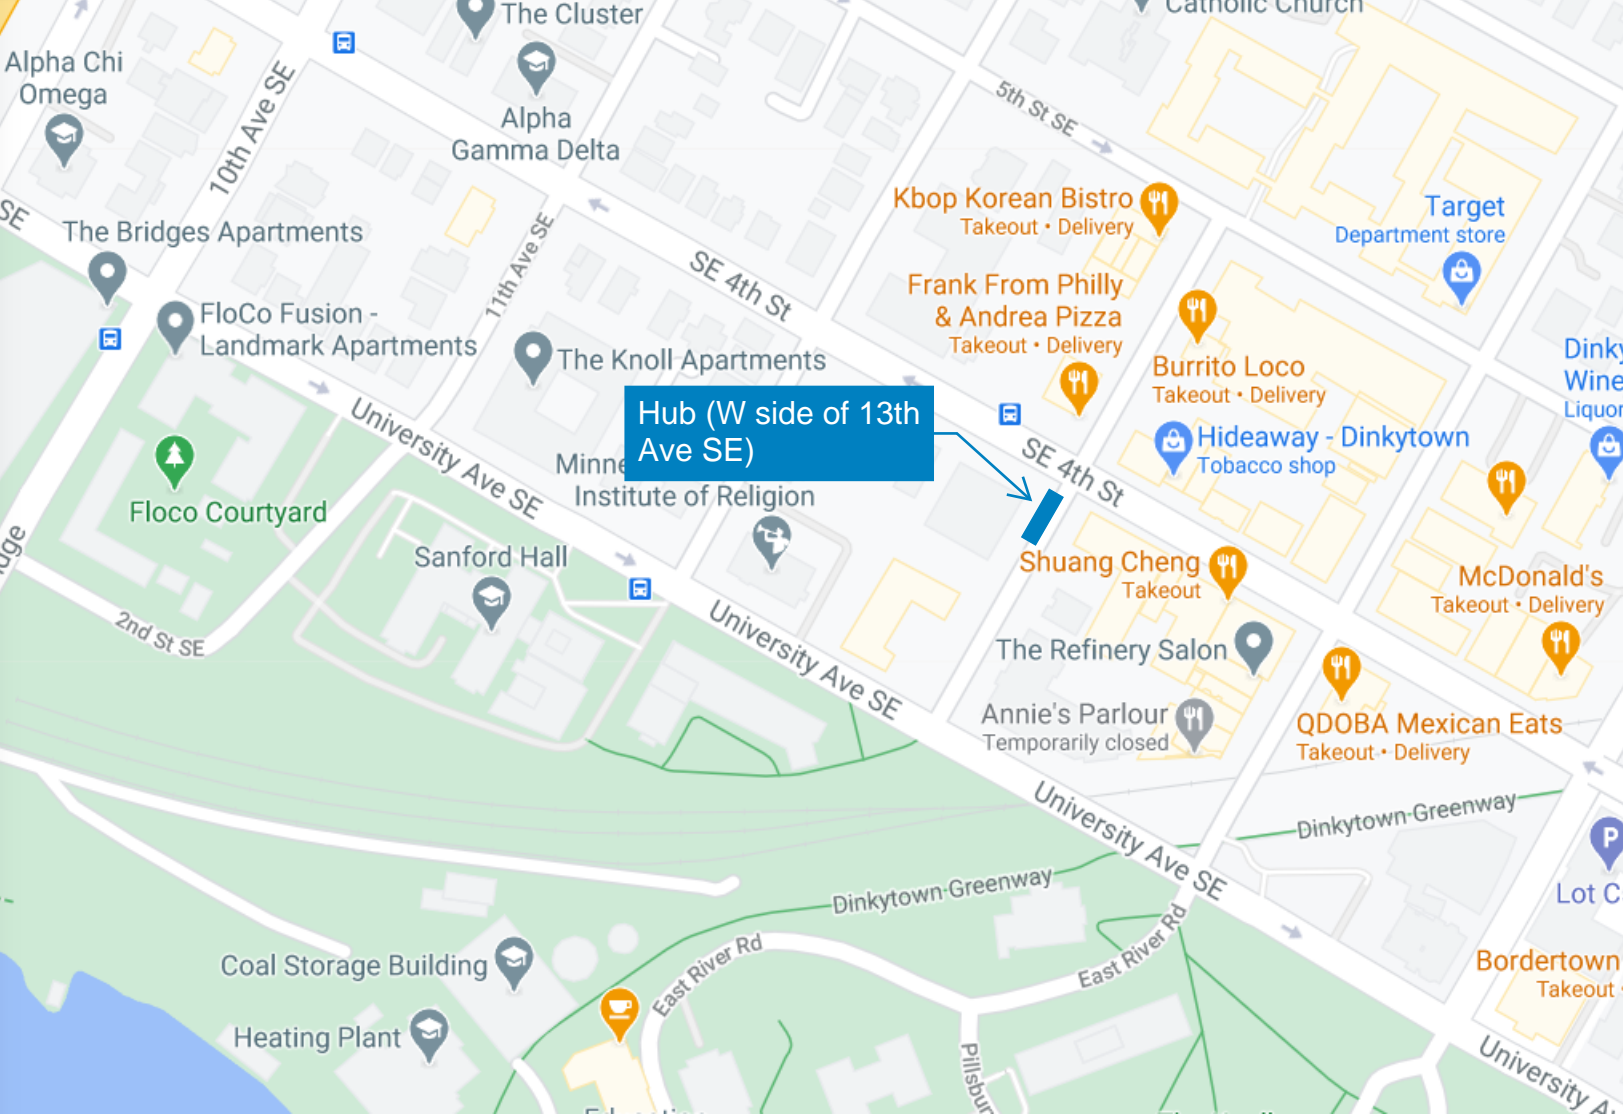

SE 4th St

Kollege Klub Din
Takeout

SE 4th St

ser Library

13th Ave SE

SE 4th St

13th Ave SE

Varsity Theater
Temporarily closed

13th Ave SE

Bank of America ATM

Hub (W side of 13th Ave SE)

Alpha Chi Omega

Alpha Gamma Delta

The Bridges Apartments

FloCo Fusion - Landmark Apartments

The Knoll Apartments

Floco Courtyard

Sanford Hall

Minnesota Institute of Religion

Kbop Korean Bistro
Takeout • Delivery

Frank From Philly & Andrea Pizza
Takeout • Delivery

Burrito Loco
Takeout • Delivery

Hideaway - Dinkytown
Tobacco shop

East River Rd

Dinkytown-Greenway

East River Rd

Dinkytown-Greenway

Bordertown
Takeout

Lot C

University Ave SE