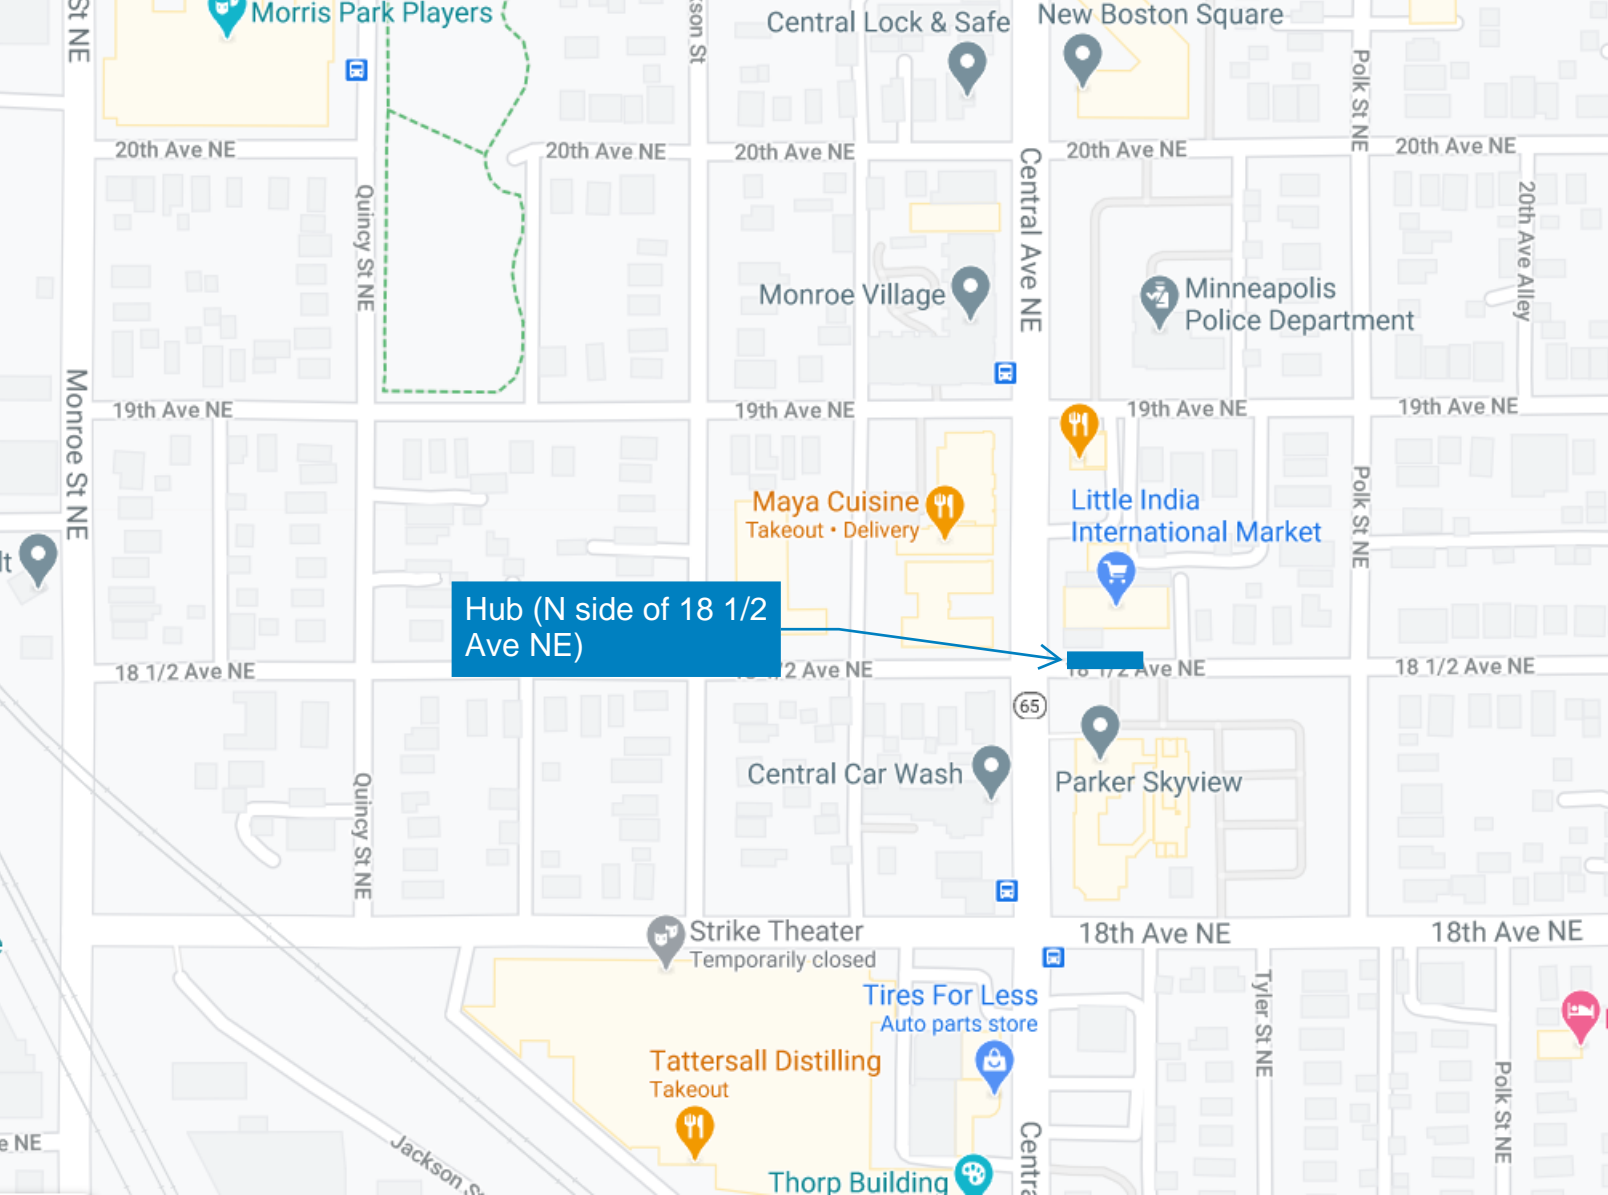

Central Ave NE

Little India International Market

65

18 1/2 Ave NE

18 1/2 Ave NE

Centra

Hub (N side of 18 1/2 Ave NE)

Maya Cuisine  
Takeout • Delivery

Little India  
International Market

Central Car Wash

Parker Skyview

Strike Theater  
Temporarily closed

Tires For Less  
Auto parts store

Tattersall Distilling  
Takeout

Thorp Building