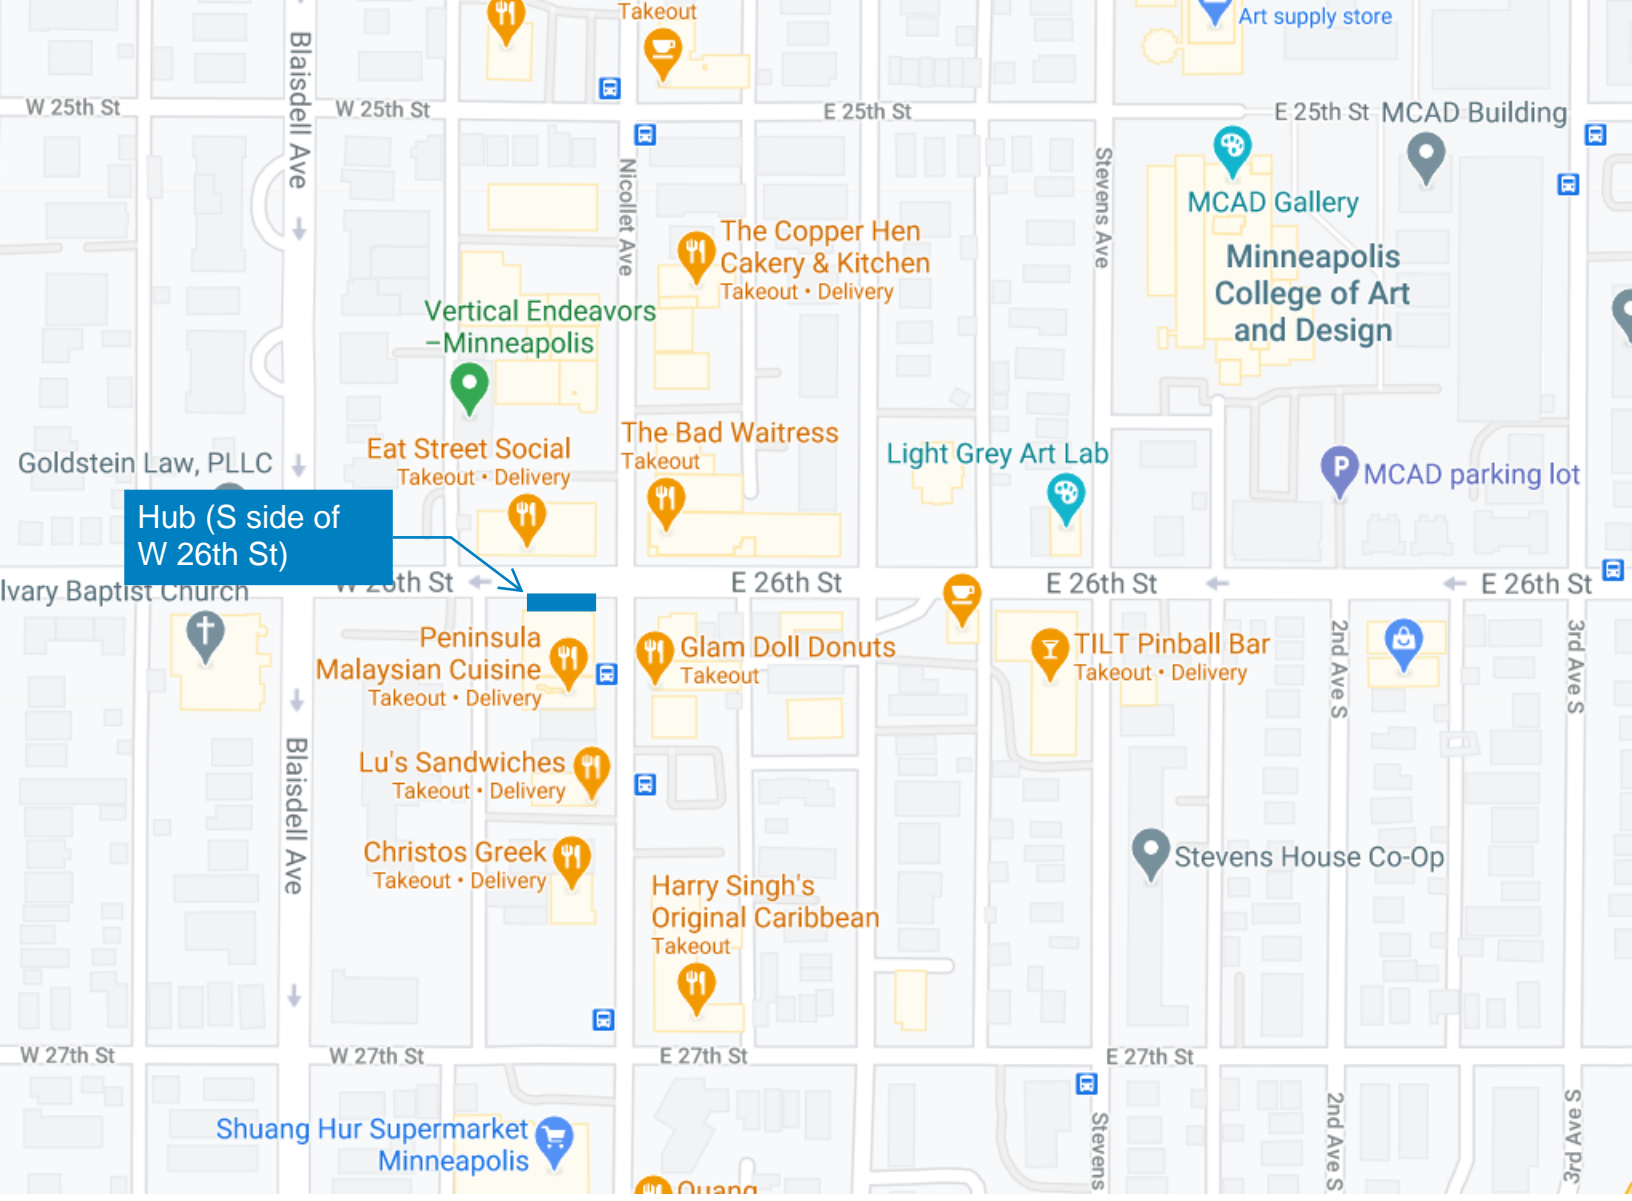

W 26th St

W 26th St

W 26th St

Nicollet Ave

Hub (S side of W 26th St)

Vertical Endeavors
-Minneapolis

The Copper Hen
Cakery & Kitchen
Takeout • Delivery

MCAD Gallery
Minneapolis
College of Art
and Design

Eat Street Social
Takeout • Delivery

The Bad Waitress
Takeout

Light Grey Art Lab

P MCAD parking lot

Peninsula
Malaysian Cuisine
Takeout • Delivery

Glam Doll Donuts
Takeout

TILT Pinball Bar
Takeout • Delivery

Lu's Sandwiches
Takeout • Delivery

Christos Greek
Takeout • Delivery

Harry Singh's
Original Caribbean
Takeout

Stevens House Co-Op

Shuang Hur Supermarket
Minneapolis