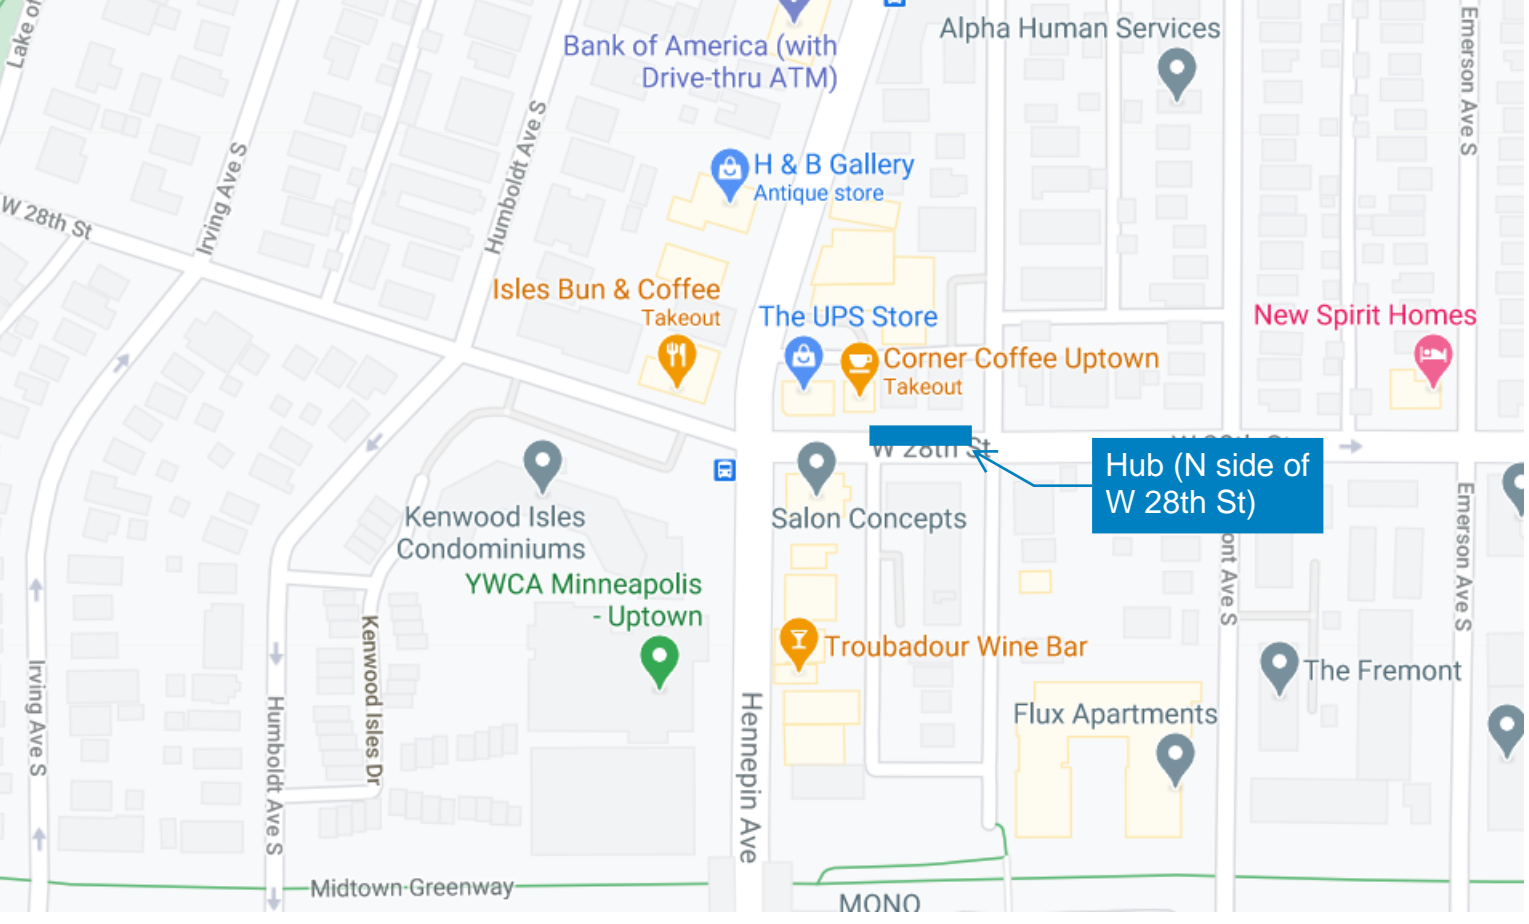

W 28th St

W 28th St

W 28th St

Potbelly Sandwich Shop
Takeout • Delivery

Prestige Salon
Michael Miller

Salon Concepts

Holly Riese At
Salon Concepts

Hennepin Ave

Google

Bank of America (with Drive-thru ATM)

Alpha Human Services

H & B Gallery
Antique store

Isles Bun & Coffee
Takeout

The UPS Store

Corner Coffee Uptown
Takeout

New Spirit Homes

Hub (N side of W 28th St)

Salon Concepts

Kenwood Isles Condominiums
YWCA Minneapolis - Uptown

Troubadour Wine Bar

Flux Apartments

The Fremont

Midtown-Greenway

MONO