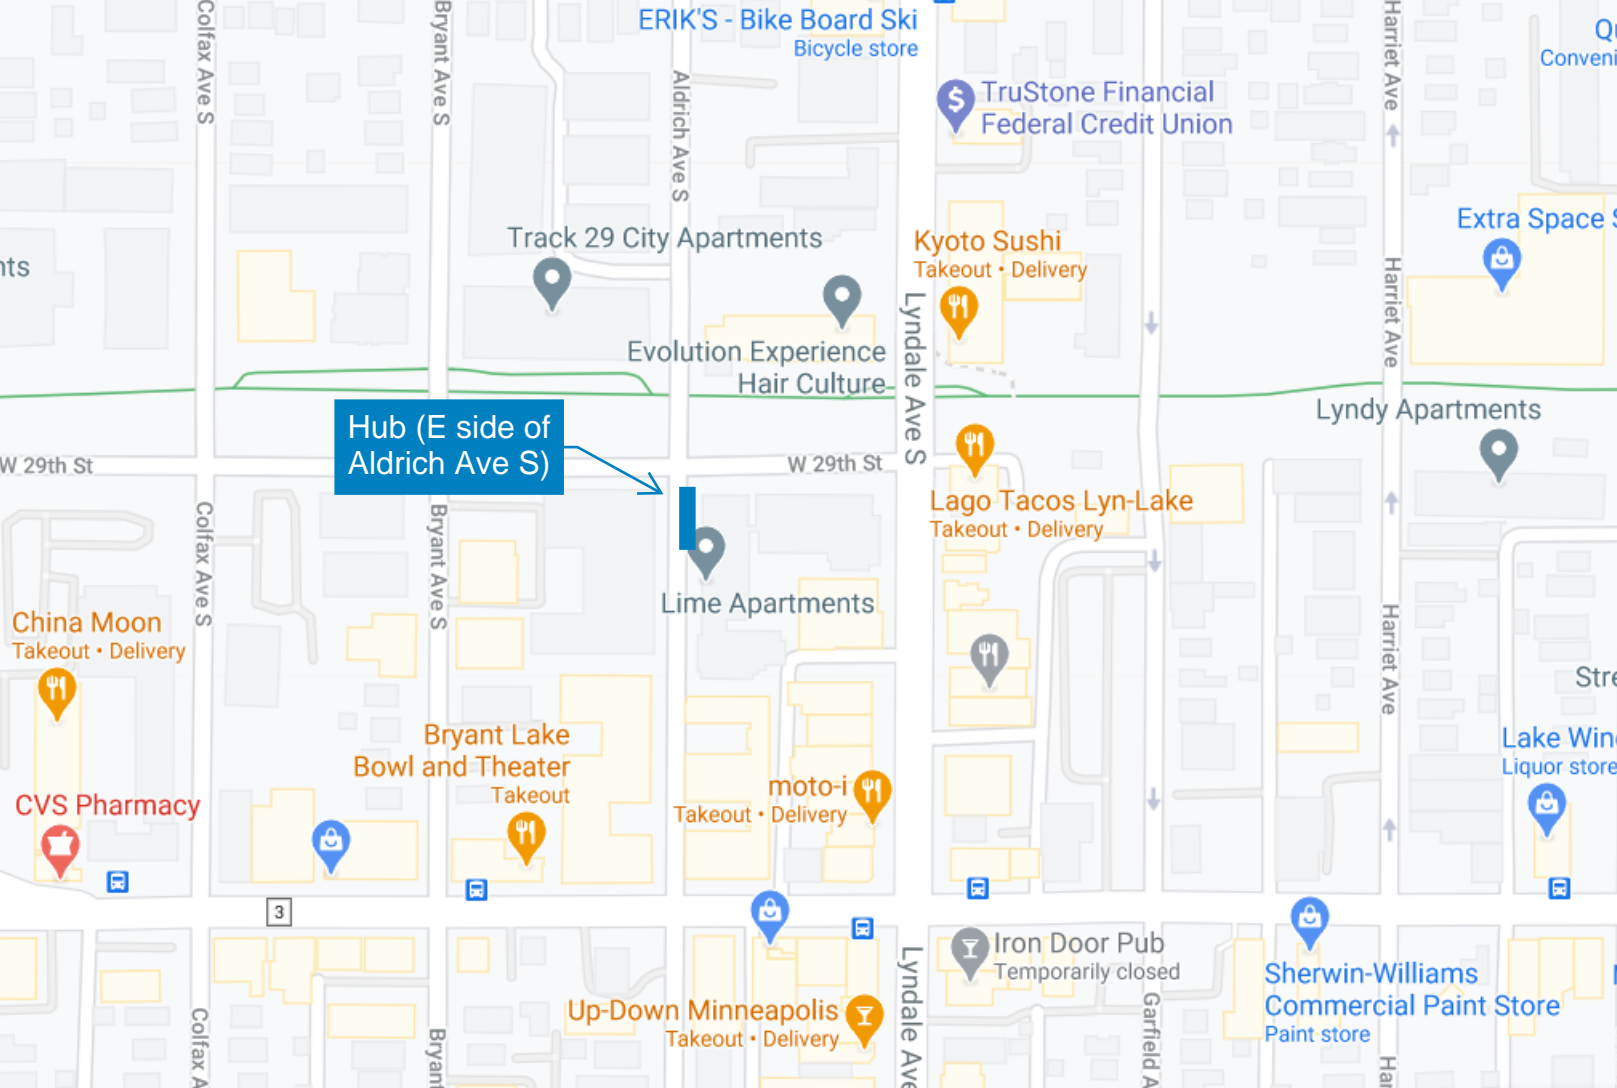

W 29th St

Aldrich Ave S

Aldrich Ave S

Ald

Hub (E side of Aldrich Ave S)

ERIK'S - Bike Board Ski
Bicycle store

TruStone Financial
Federal Credit Union

Track 29 City Apartments

Kyoto Sushi
Takeout • Delivery

Extra Space S

Evolution Experience
Hair Culture

Lyndale Ave S

Lyndy Apartments

W 29th St

W 29th St

Lime Apartments

Lago Tacos Lyn-Lake
Takeout • Delivery

China Moon
Takeout • Delivery

Stre

Bryant Lake
Bowl and Theater
Takeout

moto-i
Takeout • Delivery

Lake Win
Liquor store

CVS Pharmacy

3

Up-Down Minneapolis
Takeout • Delivery

Lyndale Ave

Iron Door Pub
Temporarily closed

Sherwin-Williams
Commercial Paint Store
Paint store

Colfax A

Bryant

Garfield A

Har