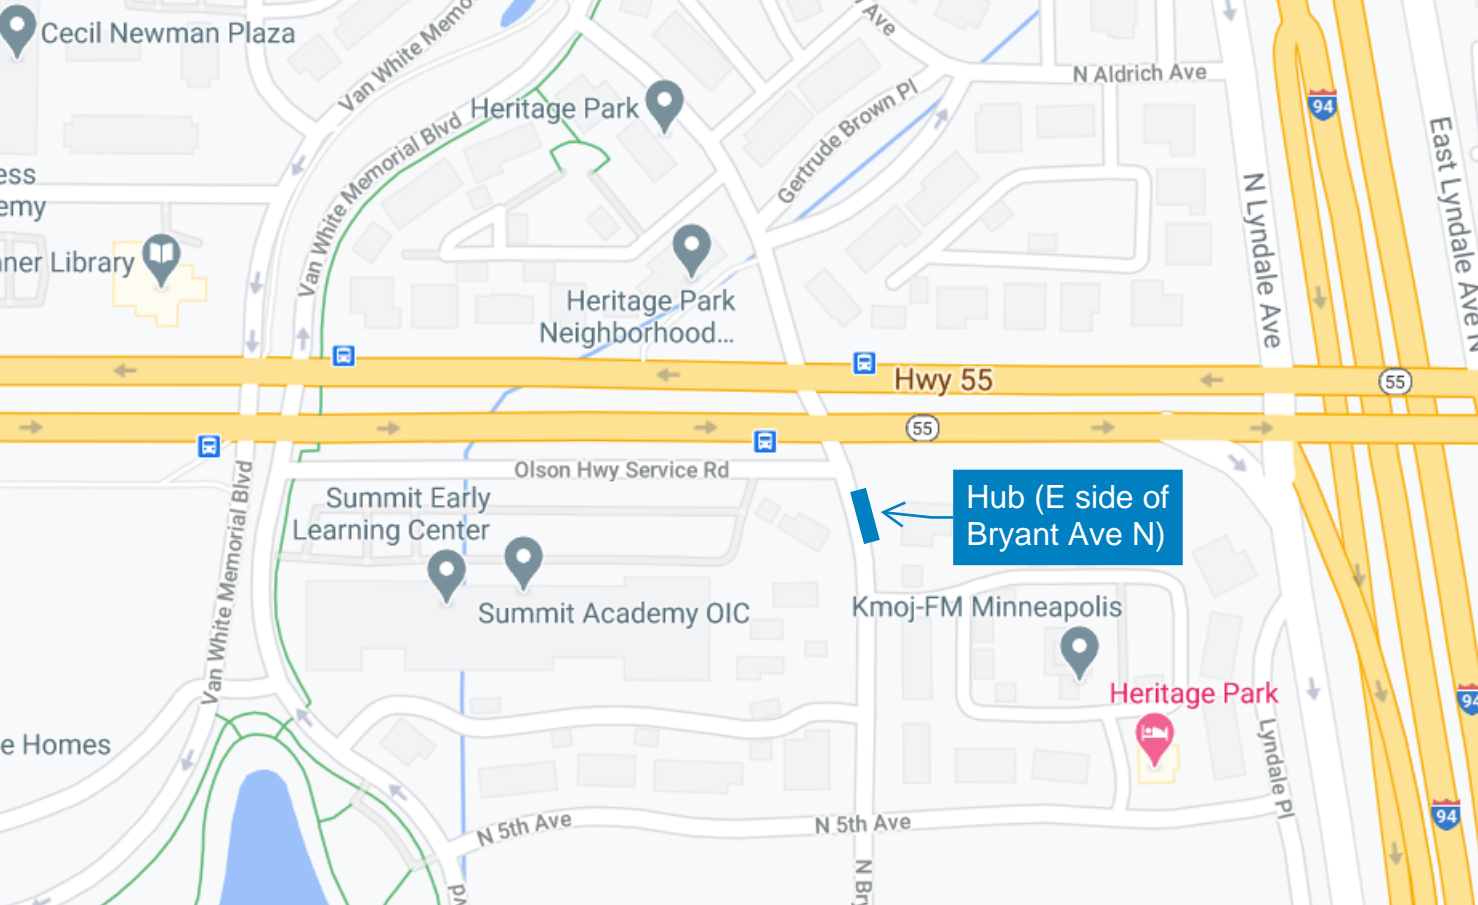

Olson Hwy Service Rd

nt Ave

N Bryant Ave

N Bry

Cecil Newman Plaza

Van White Memorial Blvd

Heritage Park

Heritage Park Neighborhood...

Gertrude Brown Pl

N Aldrich Ave

N Lyndale Ave

94

East Lyndale Ave N

Library

R

R

Hwy 55

55

R

R

55

Summit Early Learning Center

Olson Hwy Service Rd

Summit Academy OIC

Hub (E side of Bryant Ave N)

Kmoj-FM Minneapolis

Heritage Park

e Homes

Van White Memorial Blvd

N 5th Ave

N 5th Ave

N Br