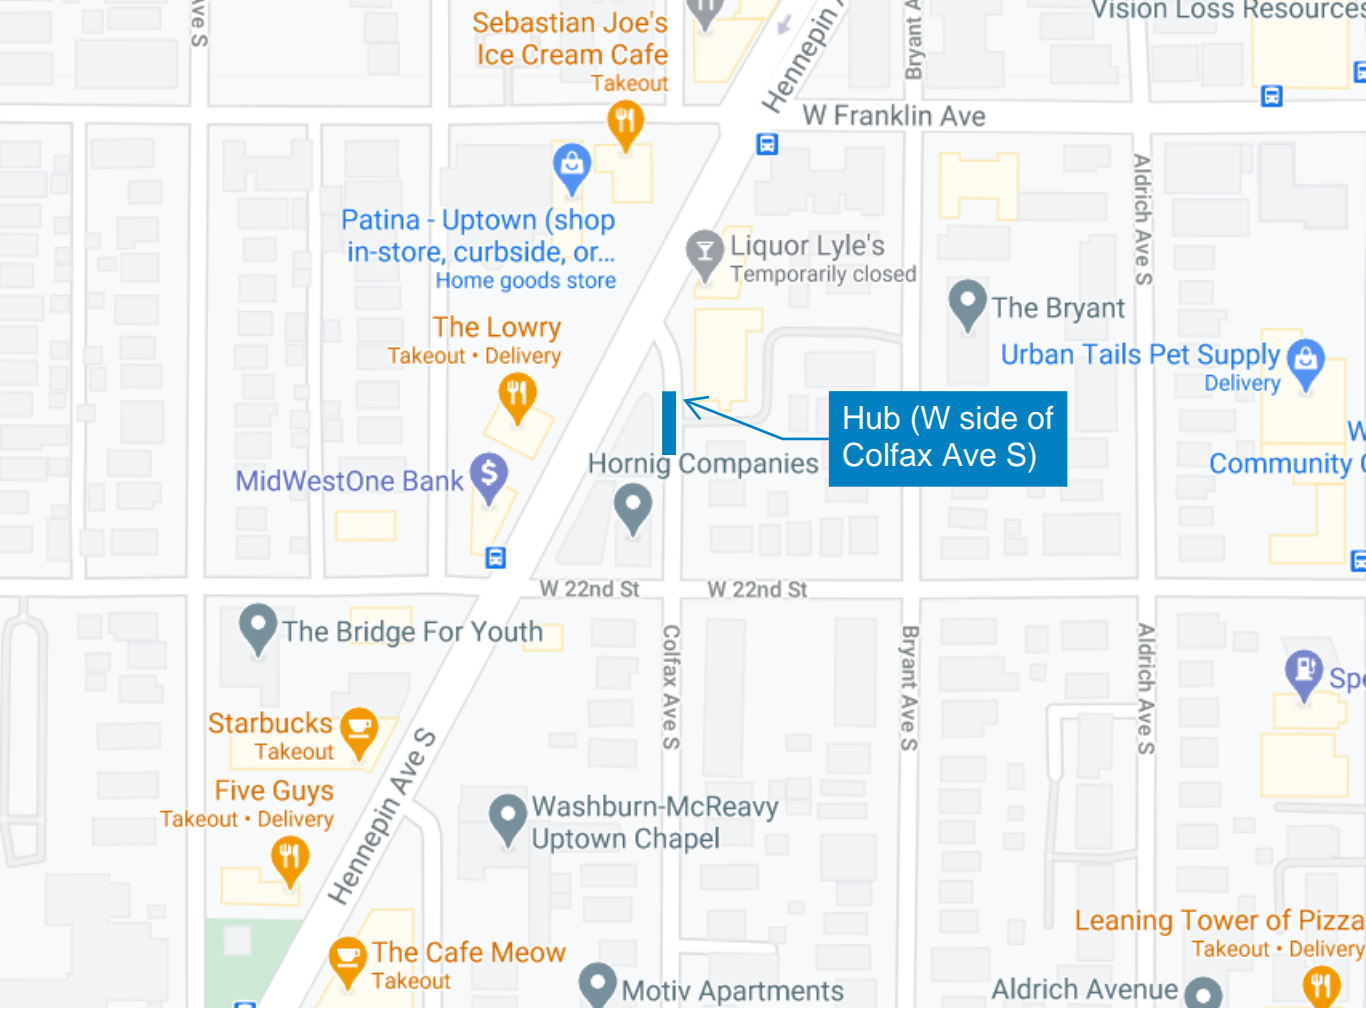

Hennepin Ave S

Colfax Ave S

Colfax Ave S

Lucerne Flats

Colfax Ave

Sebastian Joe's
Ice Cream Cafe
Takeout

Patina - Uptown (shop
in-store, curbside, or...
Home goods store

The Lowry
Takeout • Delivery

MidWestOne Bank

Hornig Companies

Liquor Lyle's
Temporarily closed

The Bryant

Urban Tails Pet Supply
Delivery

Hub (W side of
Colfax Ave S)

Starbucks
Takeout

Five Guys
Takeout • Delivery

Hennepin Ave S

The Bridge For Youth

Washburn-McReavy
Uptown Chapel

The Cafe Meow
Takeout

Motiv Apartments

Leaning Tower of Pizza
Takeout • Delivery

Aldrich Avenue