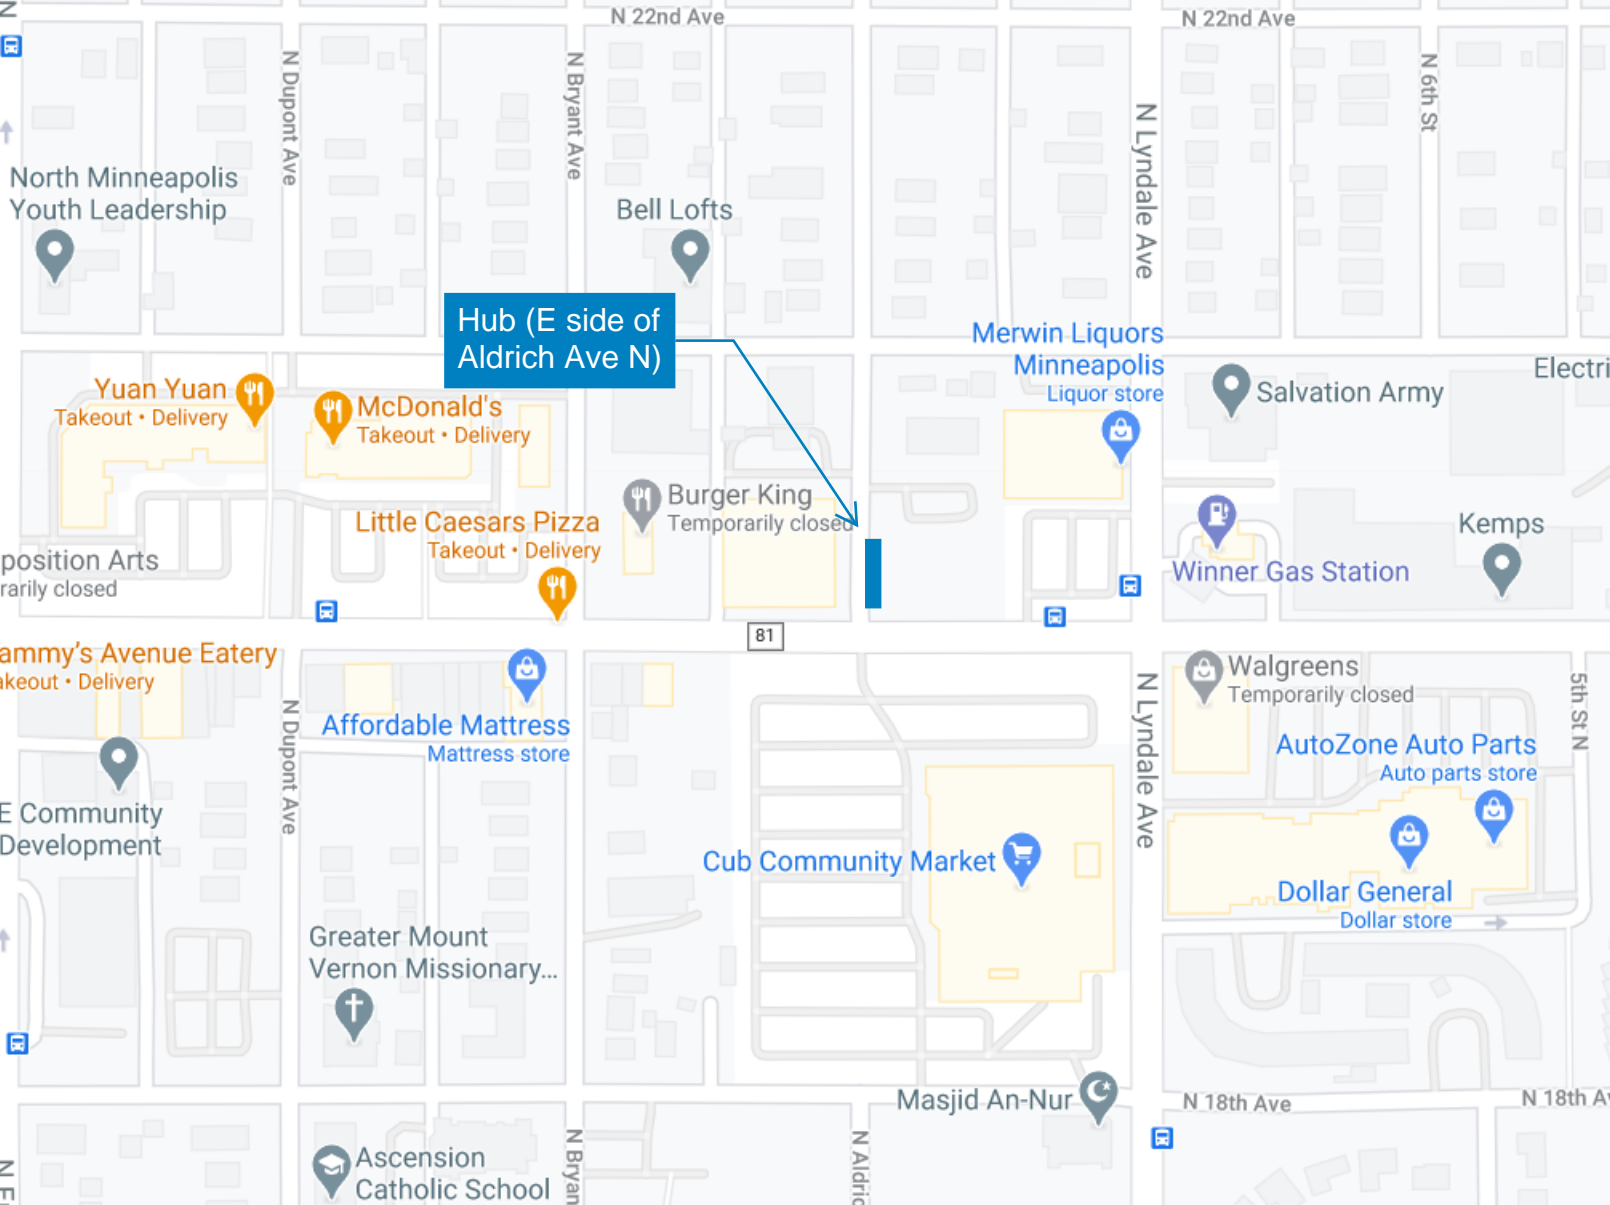

rich Ave

N Aldrich Ave

ation
mpus

W Broadway Ave

Hub (E side of Aldrich Ave N)

North Minneapolis Youth Leadership

Bell Lofts

Yuan Yuan
Takeout • Delivery

McDonald's
Takeout • Delivery

Merwin Liquors
Minneapolis
Liquor store

Salvation Army

Little Caesars Pizza
Takeout • Delivery

Burger King
Temporarily closed

Winner Gas Station

Kemps

Sammy's Avenue Eatery
Takeout • Delivery

Affordable Mattress
Mattress store

Cub Community Market

Walgreens
Temporarily closed

AutoZone Auto Parts
Auto parts store

Dollar General
Dollar store

E Community Development

Greater Mount Vernon Missionary...

Masjid An-Nur

Ascension Catholic School

N 18th Ave

N 18th Ave