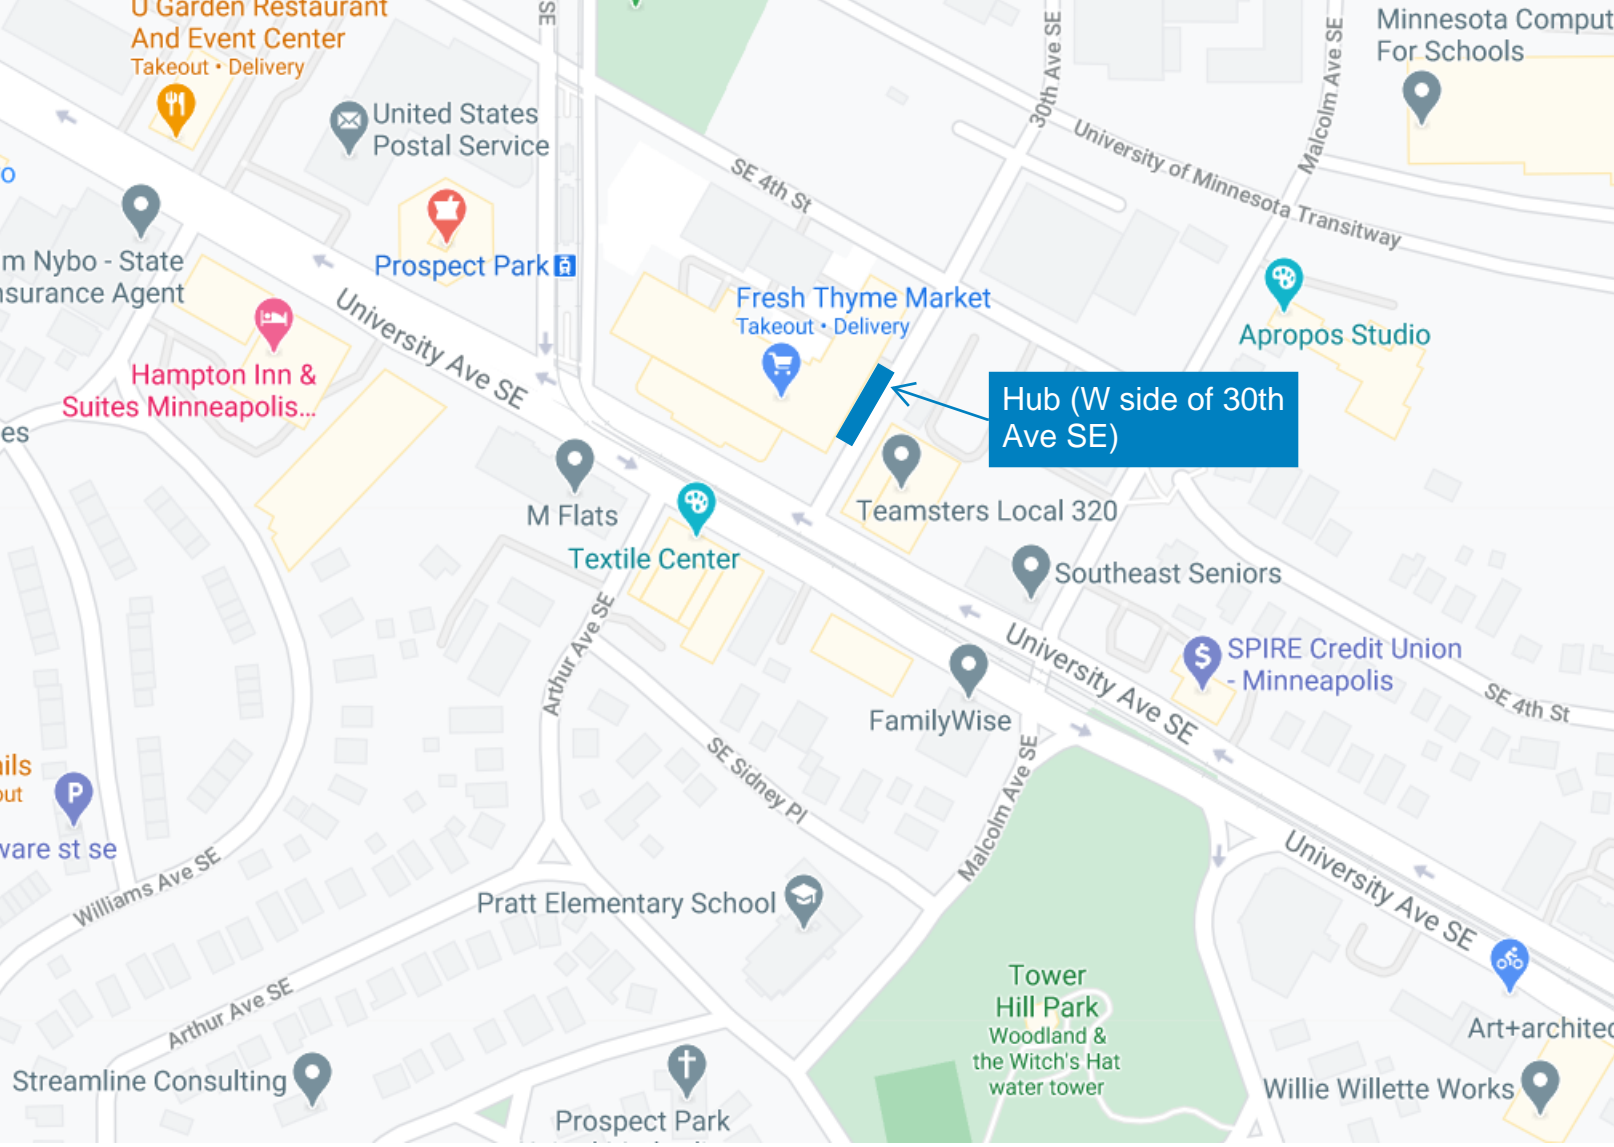

Fresh Thyme Market
Takeout • Delivery

30th Ave SE

Teamsters Local 320

University Ave

30th Ave SE

Hub (W side of 30th Ave SE)

Fresh Thyme Market
Takeout • Delivery

Apropos Studio

Teamsters Local 320

Southeast Seniors

SPIRE Credit Union
- Minneapolis

FamilyWise

Pratt Elementary School

Tower Hill Park
Woodland & the Witch's Hat
water tower

Willie Willette Works

Prospect Park

United States
Postal Service

Prospect Park

Hampton Inn & Suites Minneapolis...

M Flats

Textile Center

Arthur Ave SE

SE Sidney Pl

Malcolm Ave SE

University Ave SE

University Ave SE

SE 4th St

30th Ave SE

University of Minnesota
Transitway

Malcolm Ave SE

Minnesota Computer
For Schools

m Nybo - State
Insurance Agent