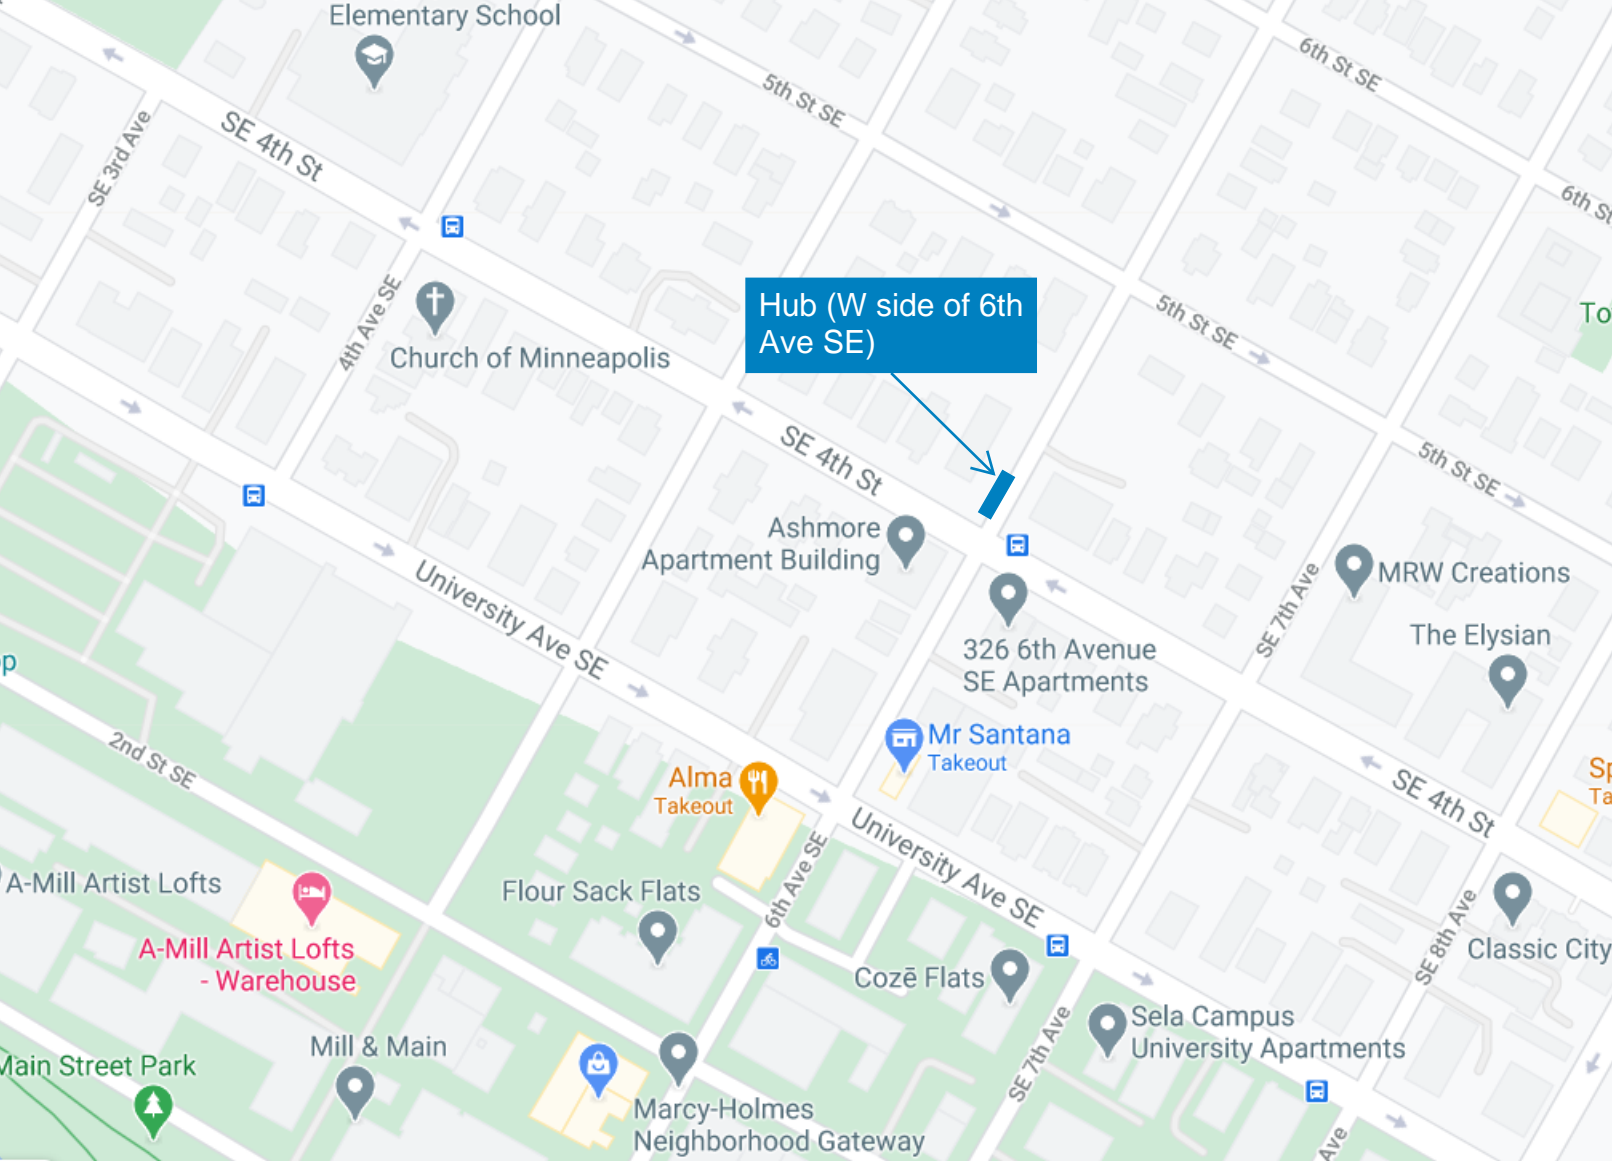

6th Ave SE

SE 4th St

6th Ave SE

SE 4th St

Hub (W side of 6th Ave SE)

Elementary School

SE 4th St

5th St SE

6th St SE

6th St

Church of Minneapolis

Hub (W side of 6th Ave SE)

Ashmore Apartment Building

5th St SE

5th St SE

MRW Creations

University Ave SE

SE 4th St

5th St SE

326 6th Avenue SE Apartments

SE 7th Ave

The Elysian

2nd St SE

Mr Santana Takeout

SE 8th Ave

Classic City

Main Street Park

Mill & Main

Marcy-Holmes Neighborhood Gateway

SE 7th Ave