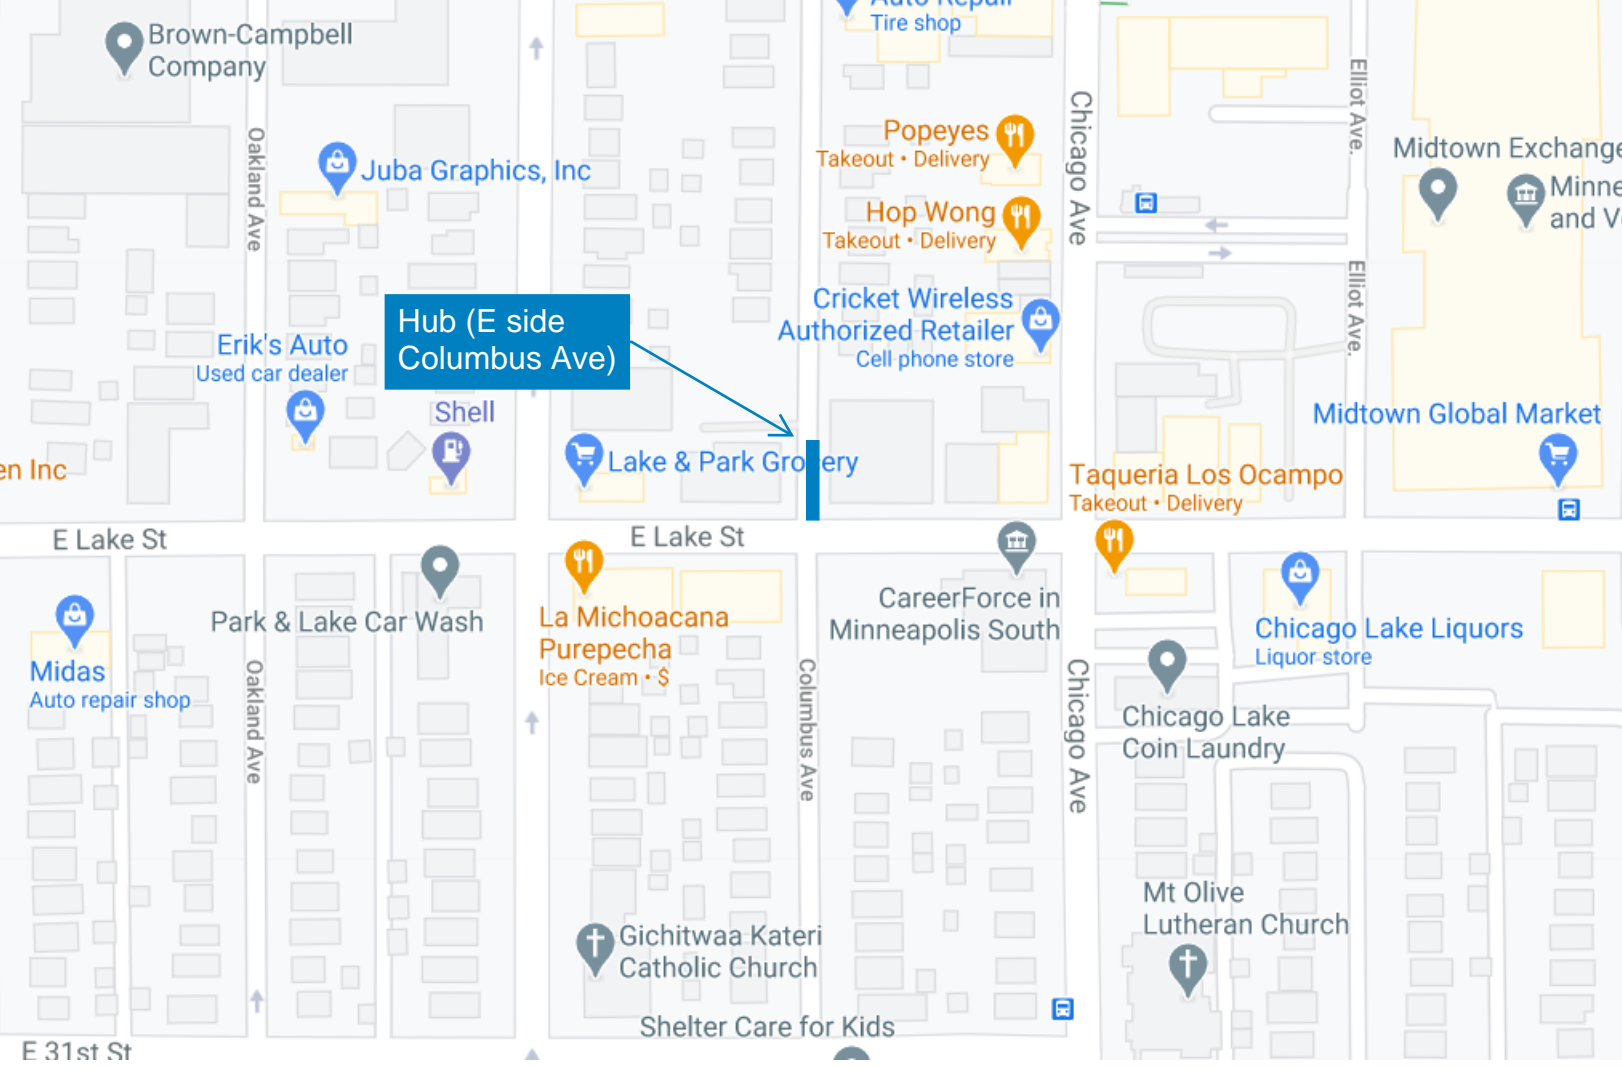

Columbus Ave

Columbus Ave

2939

Chicanos Latinos
Unidos Services

720

730

732

Dan
M

E Lake St

C
Minn
Econ

Brown-Campbell Company

Oakland Ave

Juba Graphics, Inc

Erik's Auto
Used car dealer

Hub (E side
Columbus Ave)

Shell

Midtown Exchange

Minneapolis and V

Midtown Global Market

Taqueria Los Ocampo
Takeout • Delivery

E Lake St

E Lake St

CareerForce in
Minneapolis South

Midas
Auto repair shop

Park & Lake Car Wash

La Michoacana
Purepecha
Ice Cream • \$

Chicago Lake Liquors
Liquor store

Oakland Ave

Columbus Ave

Chicago Ave

Chicago Lake
Coin Laundry

Mt Olive
Lutheran Church