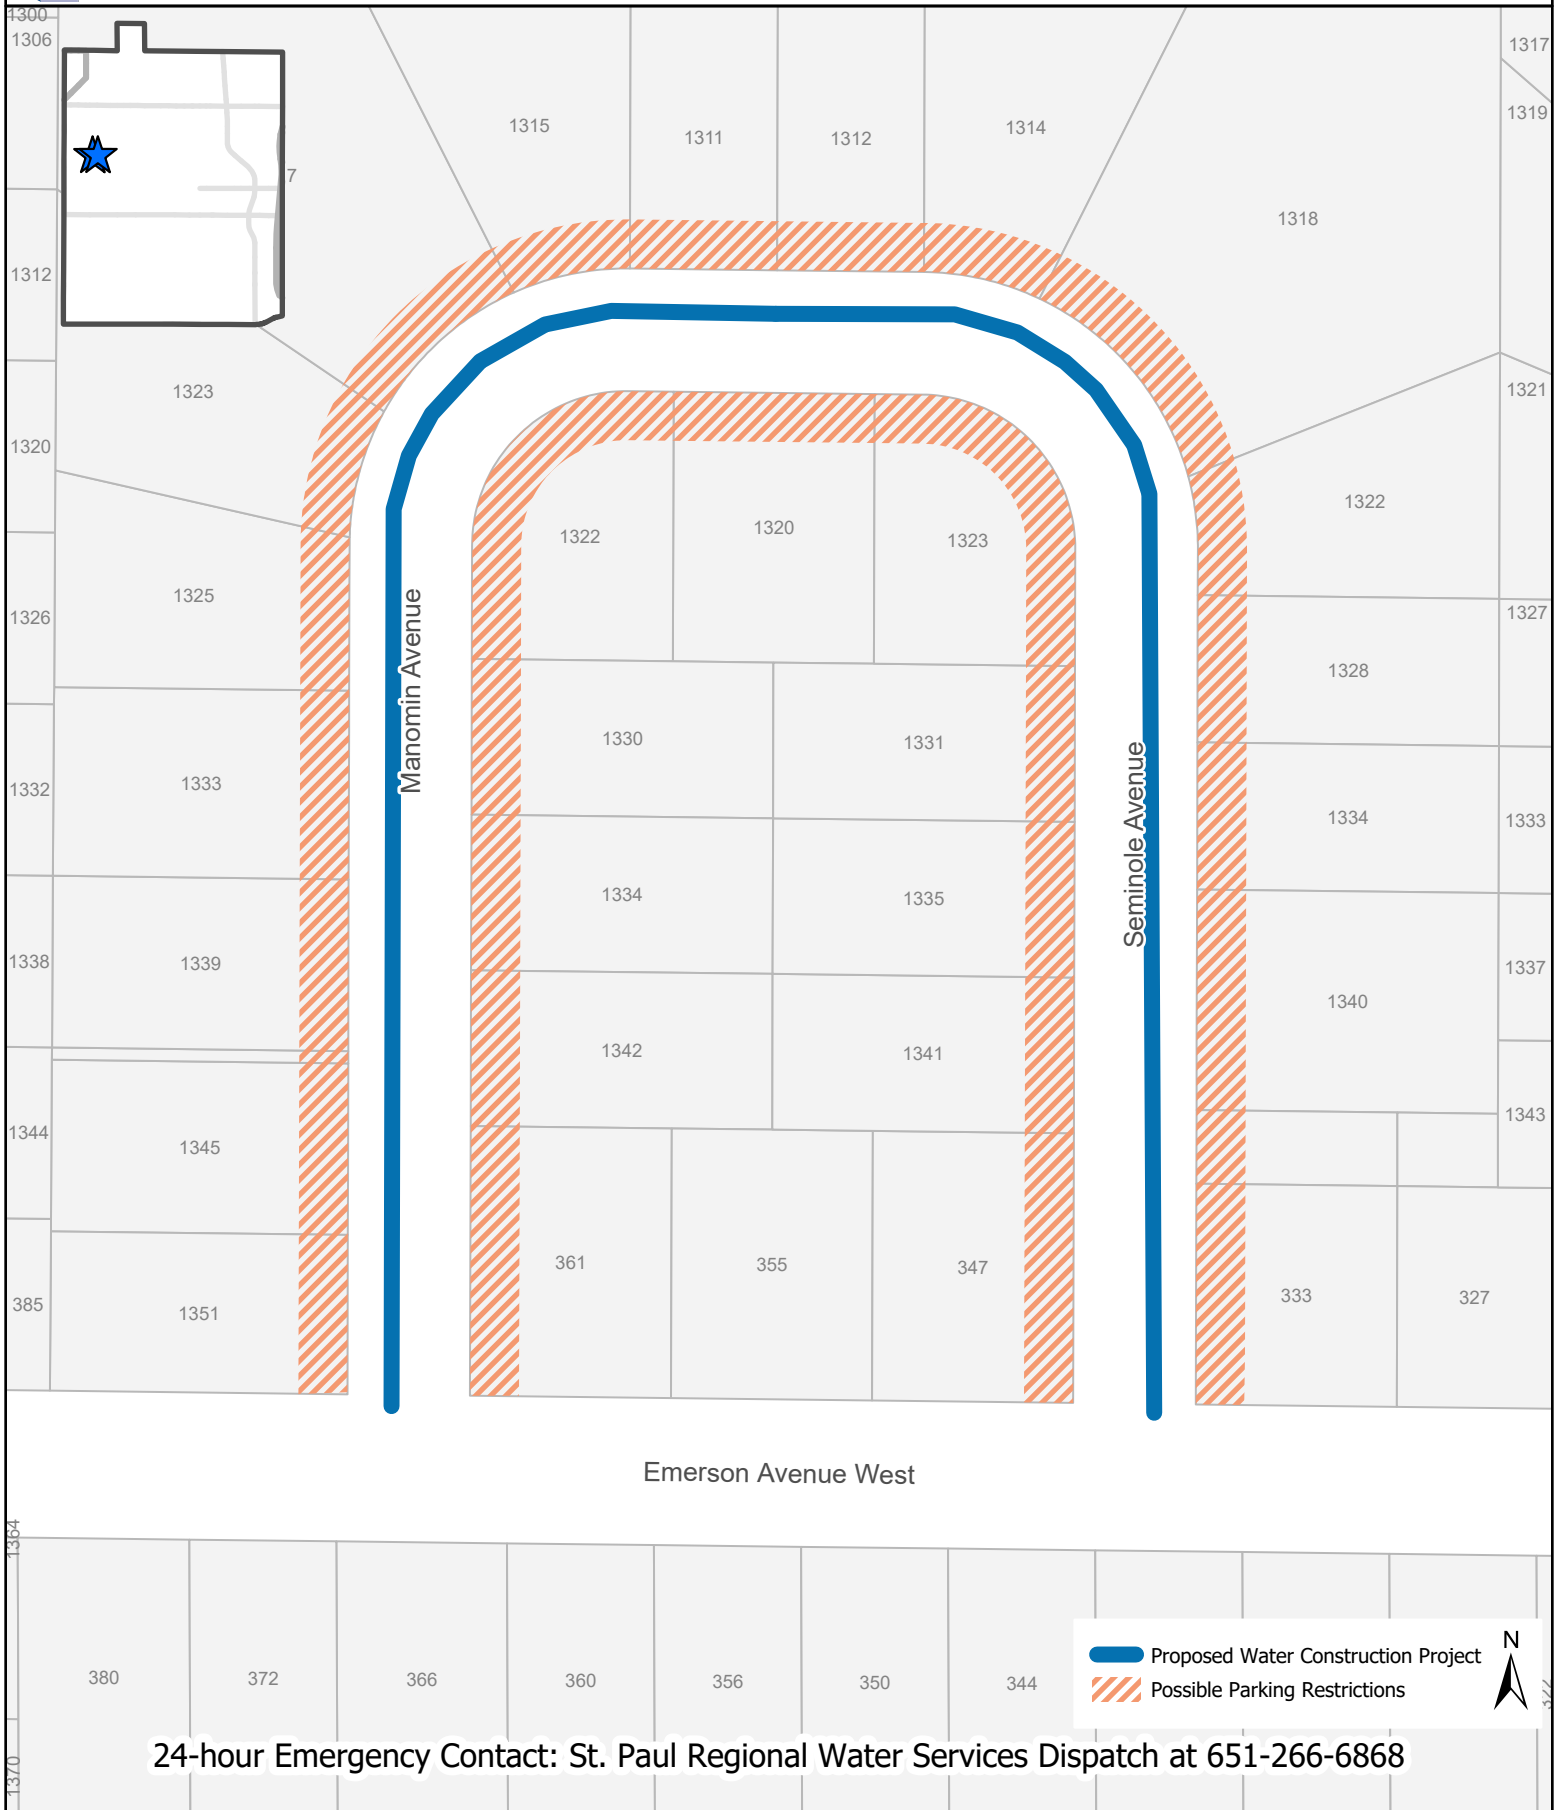

Manomin Avenue / Seminole Avenue 2021 Water Construction Project

Emerson to Seminole / Emerson to Manomin

24-hour Emergency Contact: St. Paul Regional Water Services Dispatch at 651-266-6868