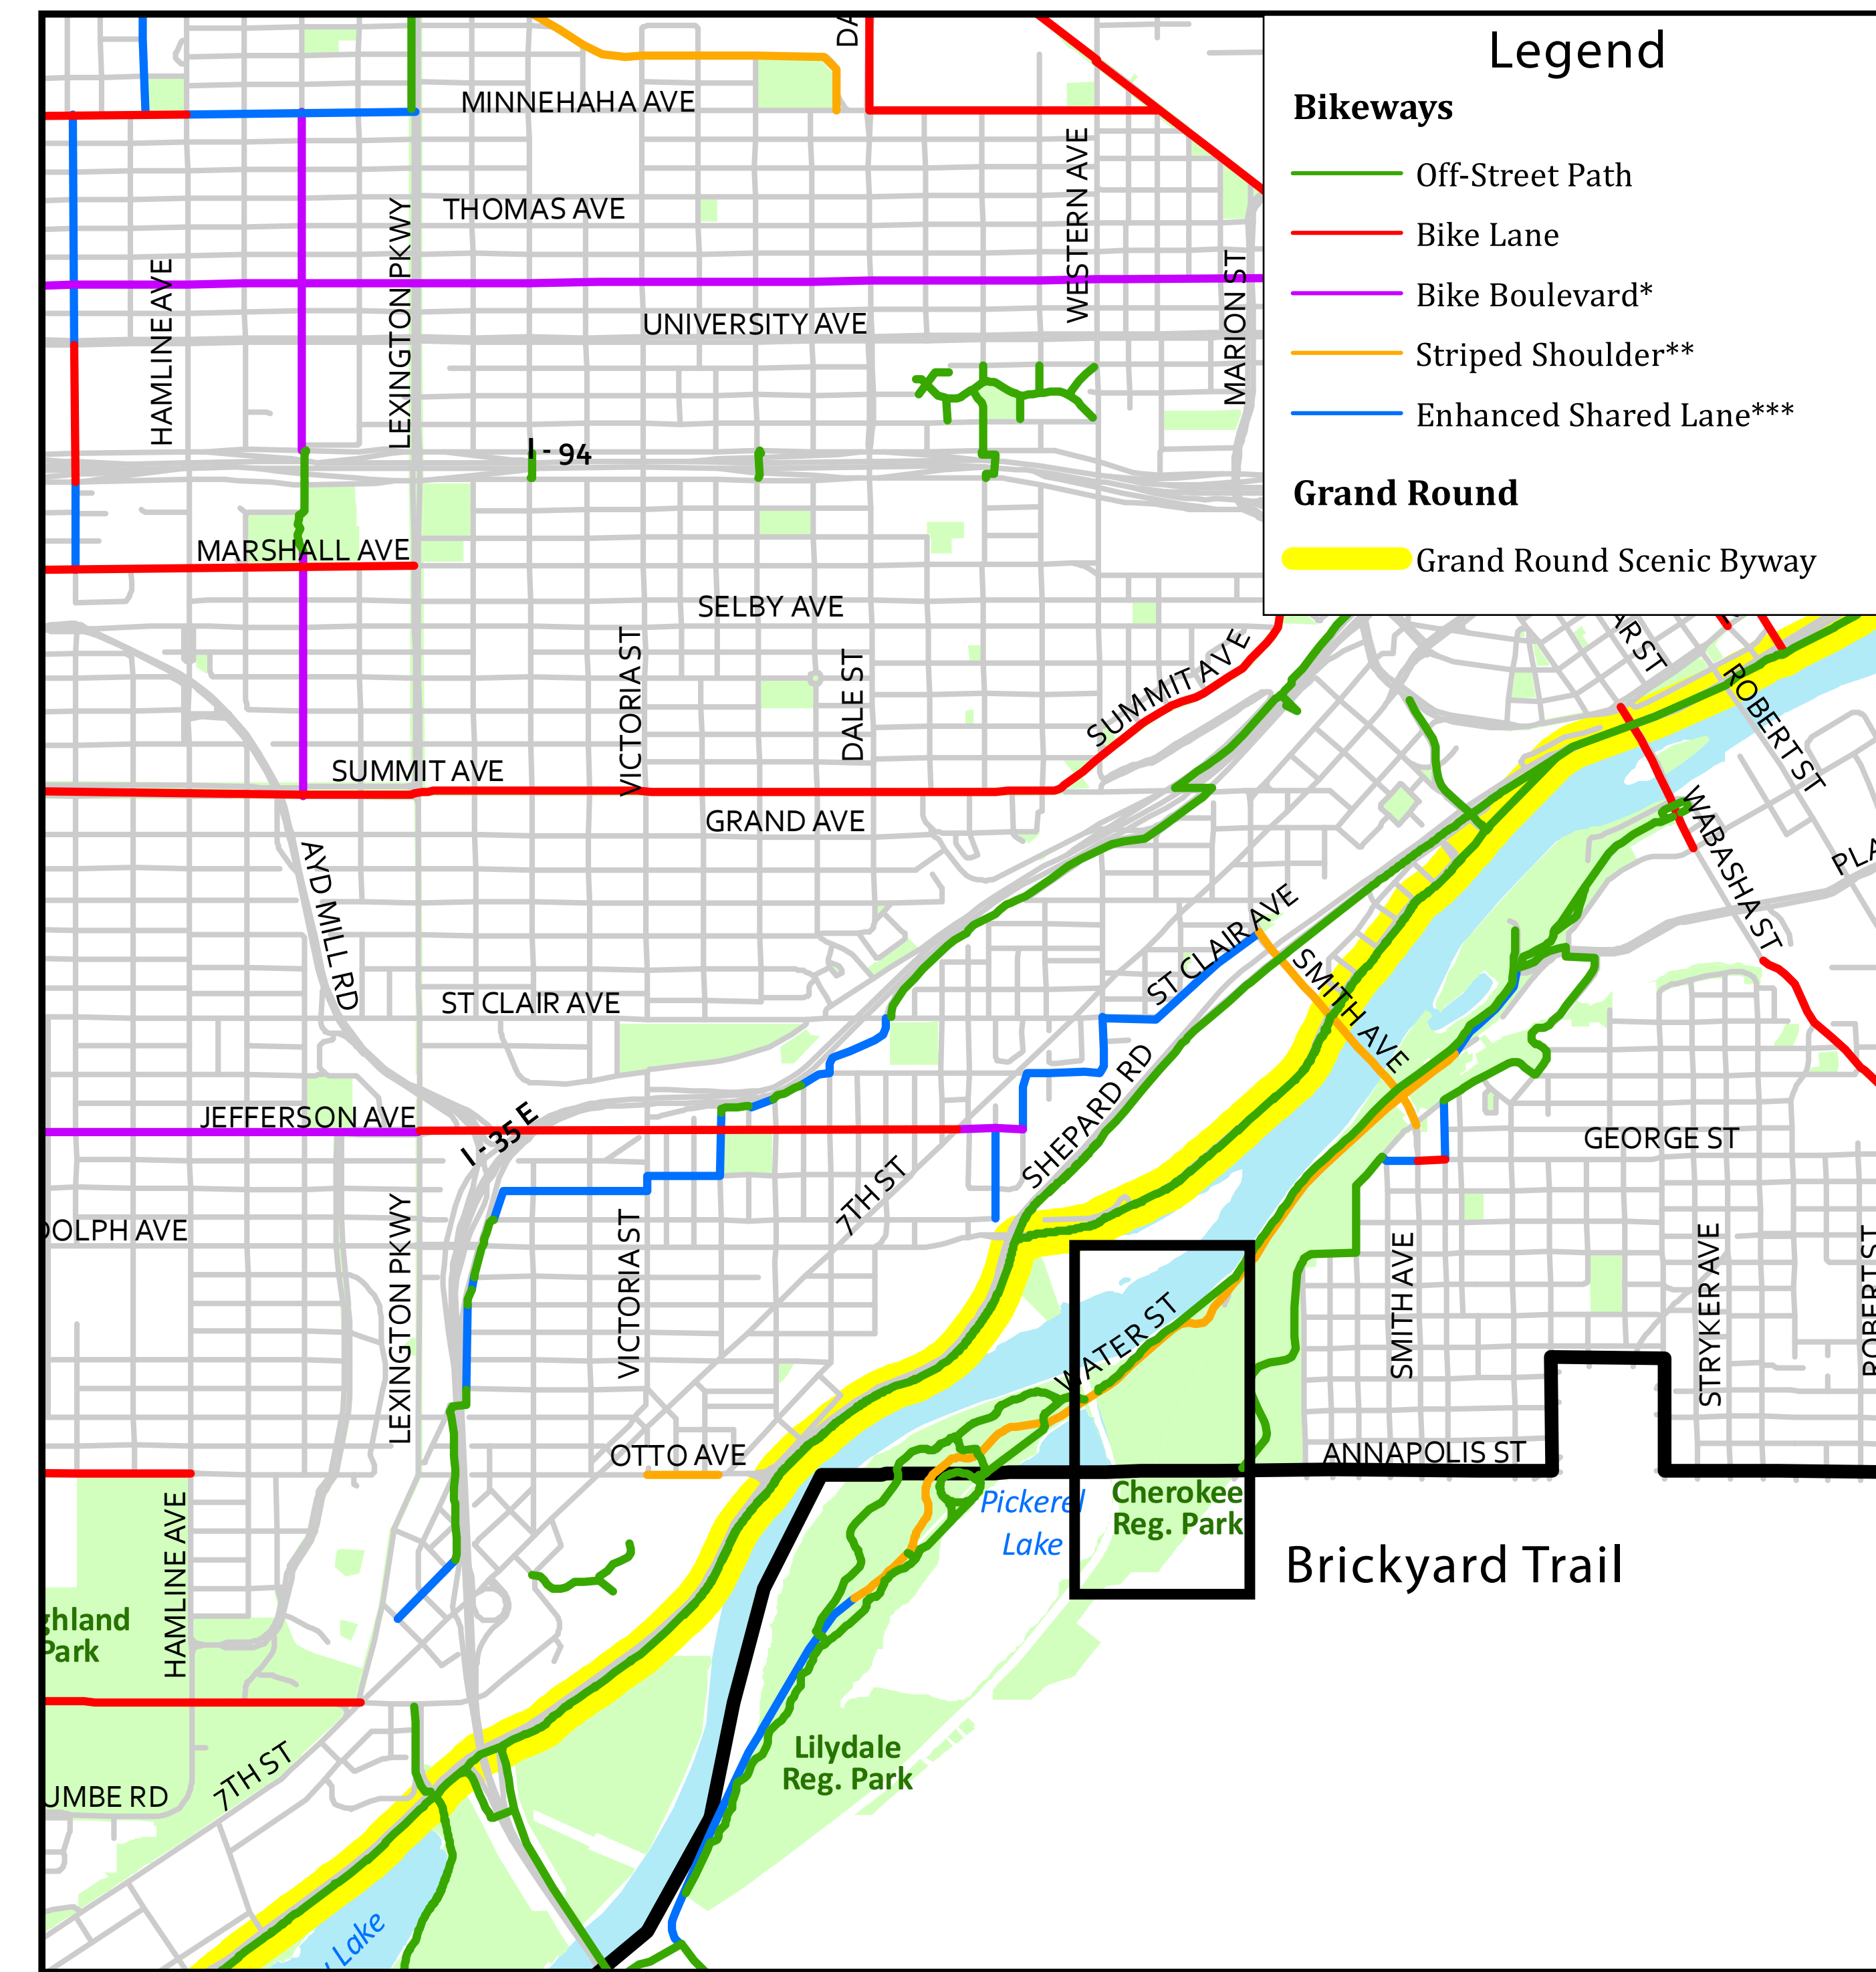

Brickyard Trail

DANGER. Stay on marked path. Potential for landslides.

City of Saint Paul Bikeways

In case of emergency, dial 911, state your emergency, and read the 8 large numbers on blue trail marker to describe location.

Responders will use the coordinates to locate your position.

Use the USNG Mobile App usngapp.org