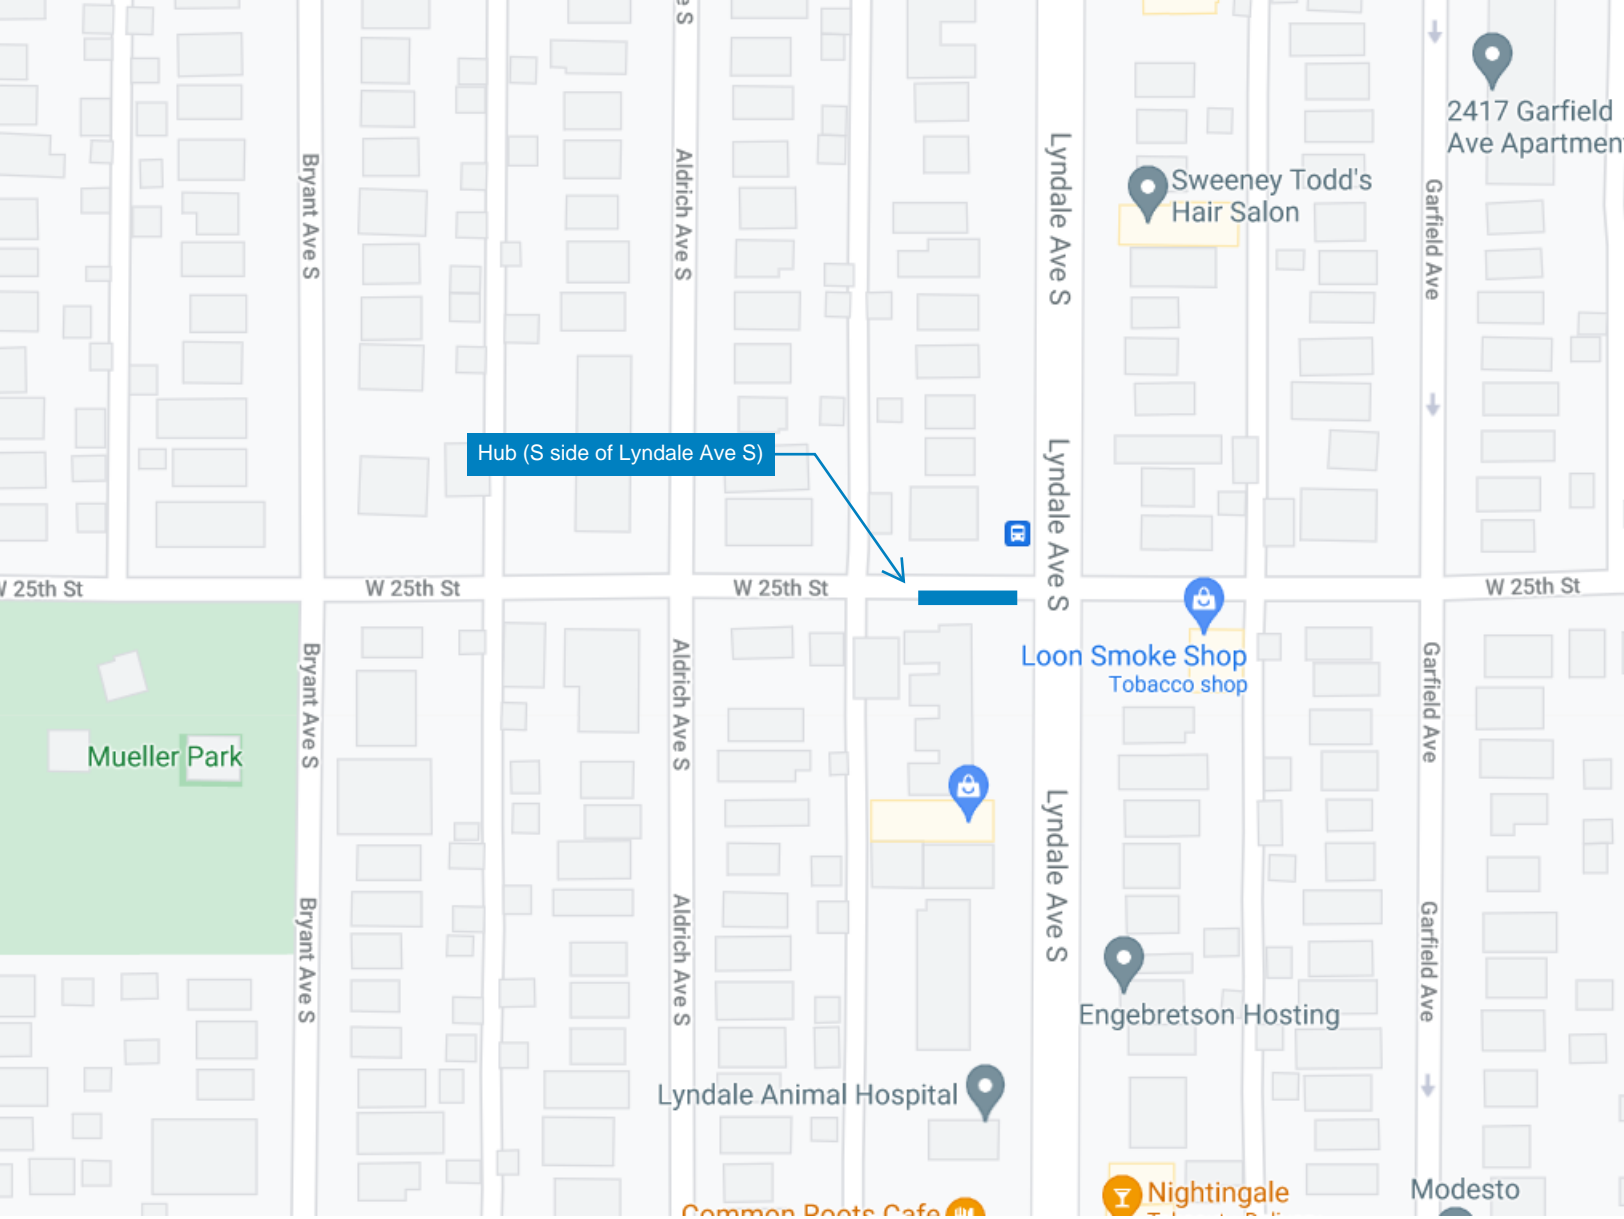

e S

2448

Lyndale Ave S

Lynda

© 2023 Google

W 25th St

W 25th St

5th St

24

Hub (S side of Lyndale Ave S)

2417 Garfield Ave Apartment

Sweeney Todd's Hair Salon

Loon Smoke Shop
Tobacco shop

Engebretson Hosting

Lyndale Animal Hospital

Mueller Park

Nightingale

Modesto