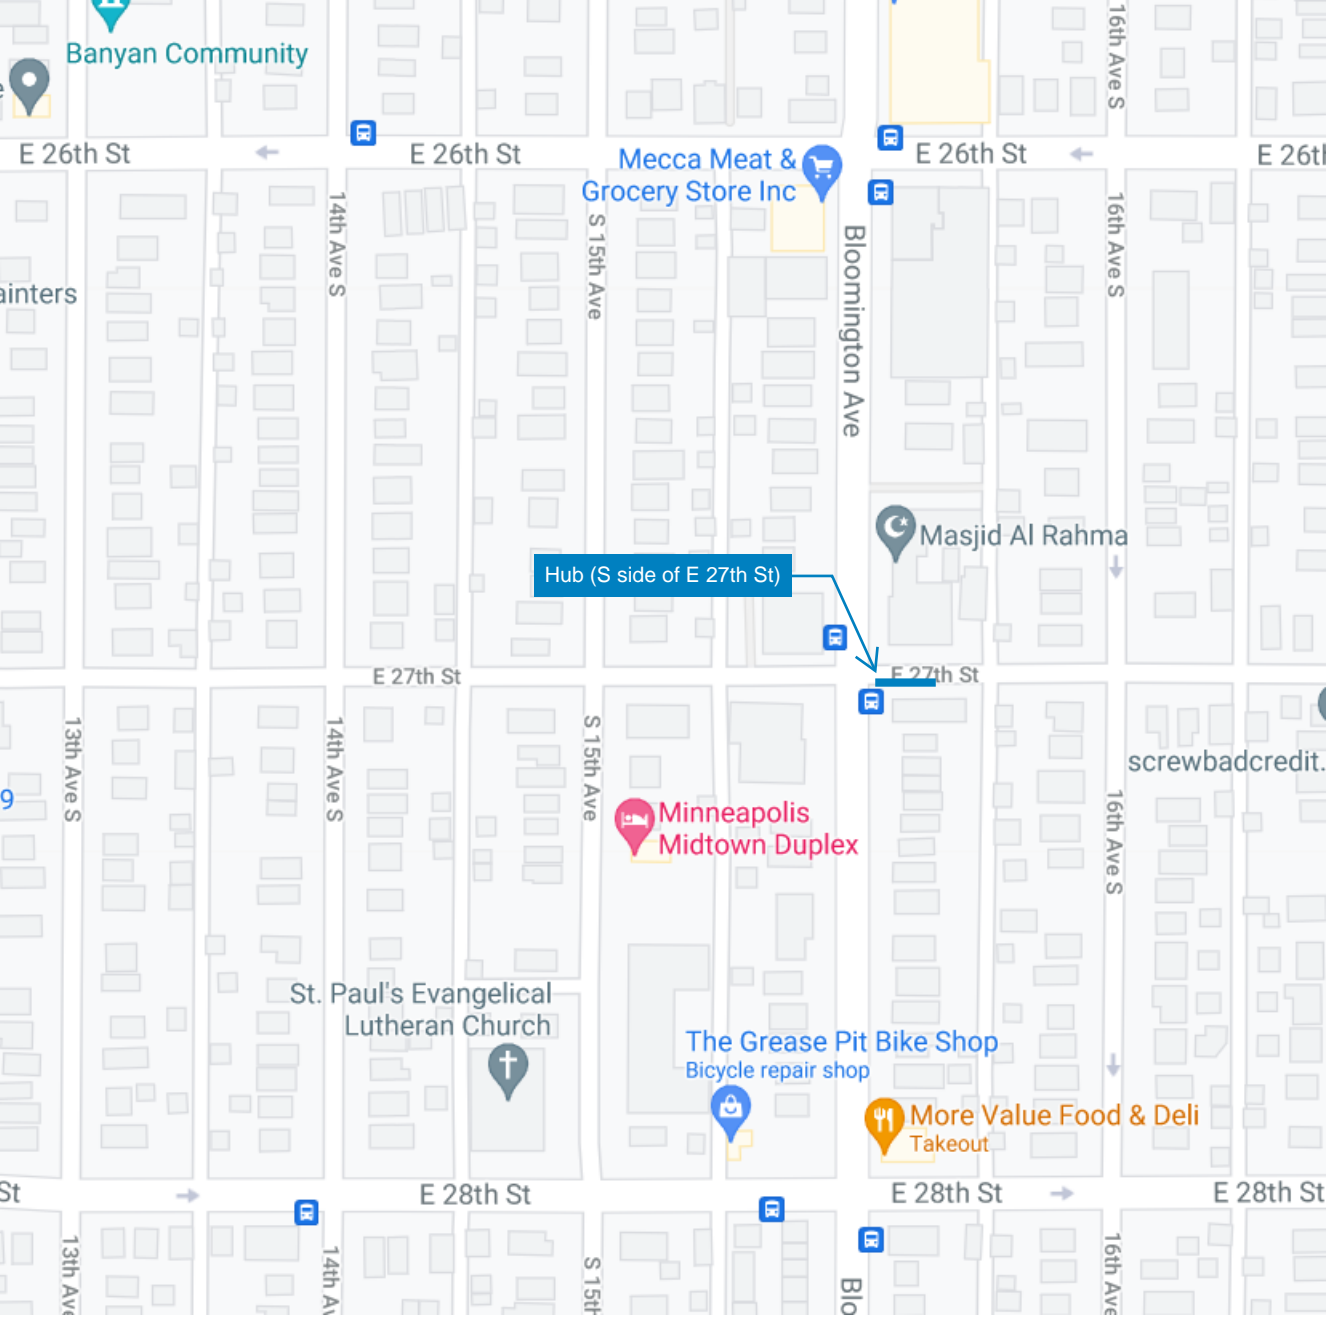

2652

ington Ave

Bloomington Ave

Bloomin

E 27th St

E 27th St

E 27th St

2700

2701

1501

Banyan Community

E 26th St

E 26th St

Mecca Meat & Grocery Store Inc

E 26th St

E 26th St

14th Ave S

S 15th Ave

Bloomington Ave

16th Ave S

Painters

Masjid Al Rahma

Hub (S side of E 27th St)

E 27th St

The Grease Pit Bike Shop
Bicycle repair shop

More Value Food & Deli
Takeout

St

E 28th St

E 28th St

E 28th St

13th Ave S

14th Ave S