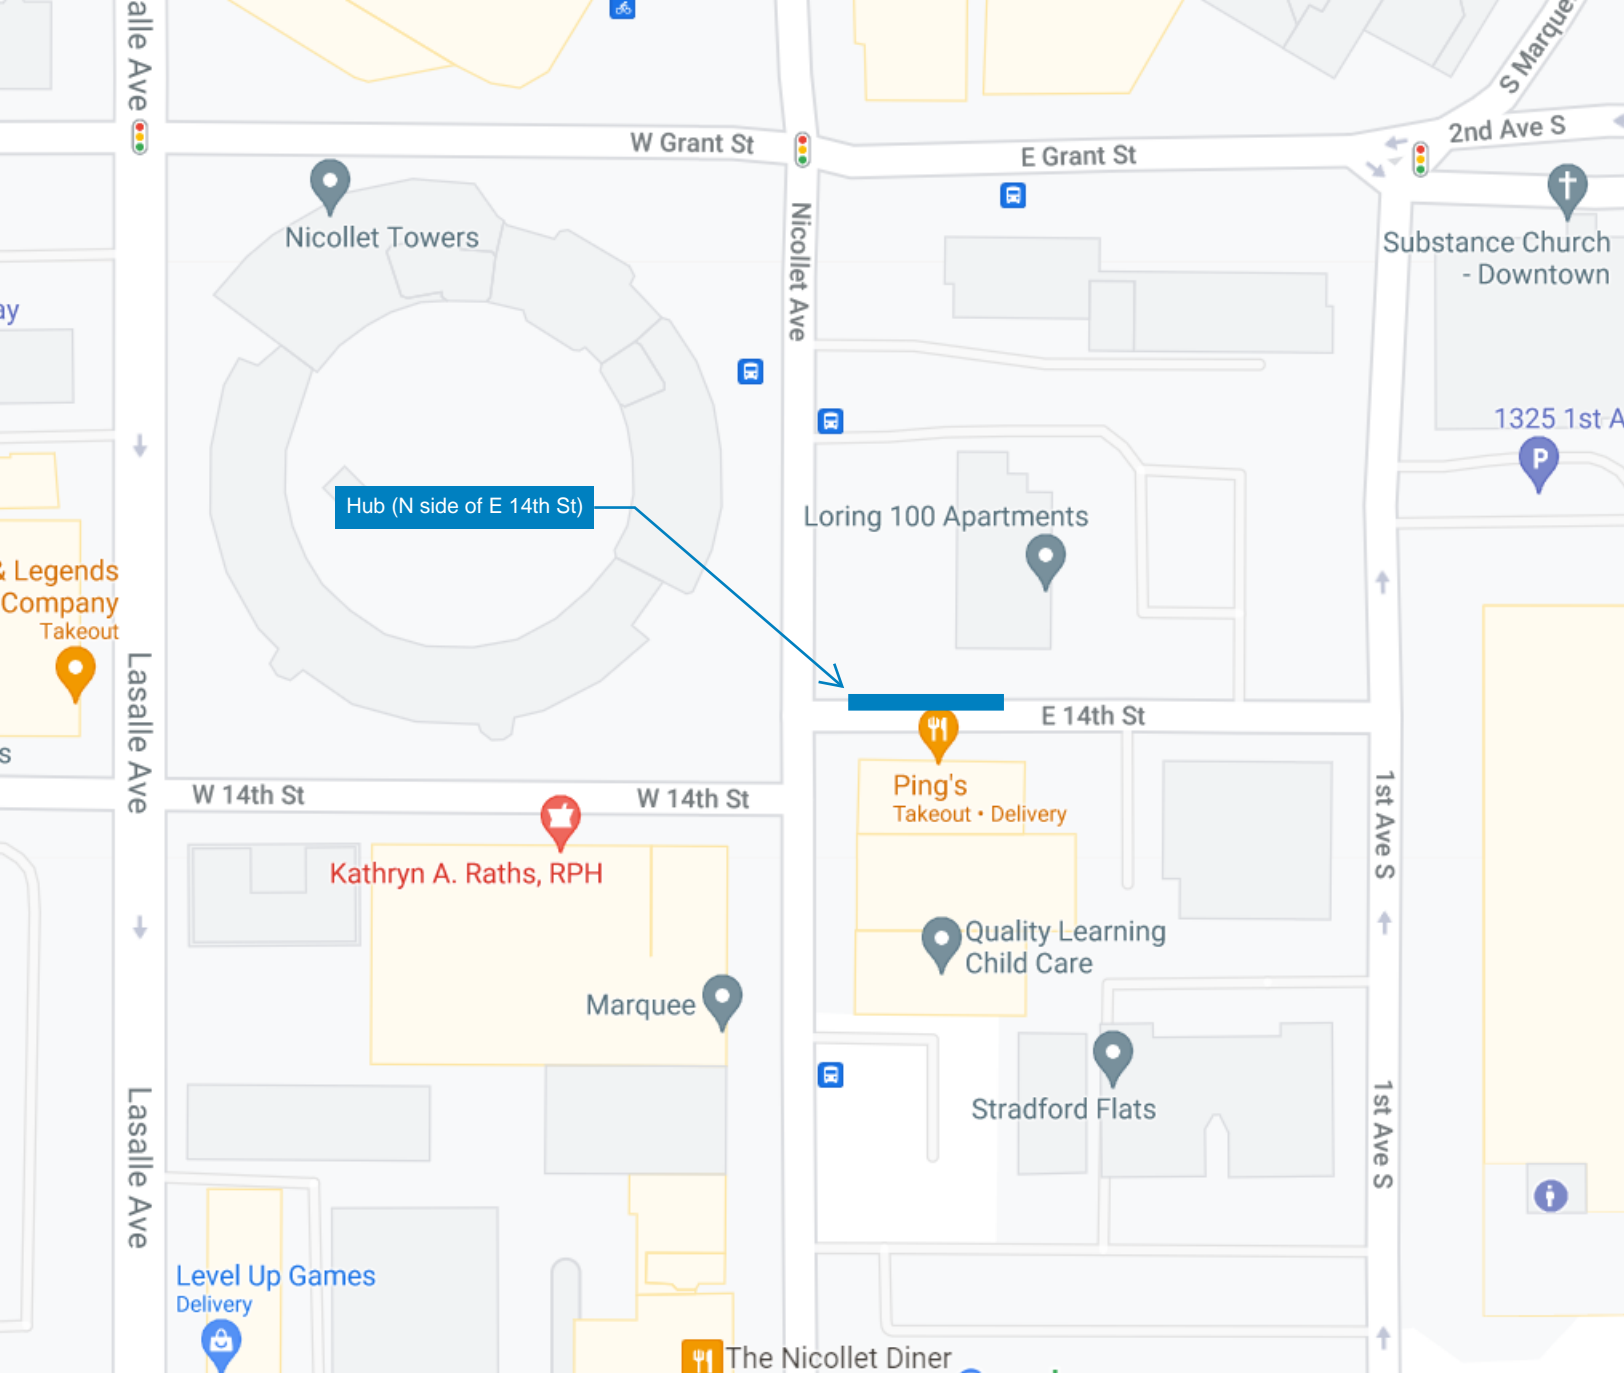

13

A. Raths, RPH

W 14th St

W 14th St

Nicollet Ave

Nicollet Ave

1355

Loring 100 Apartments

E 14th St

E 14th St

1401

Ping's
Takeout • Delivery

1405

Wooddale Church -
Loring Park Campus

alle Ave

W Grant St

E Grant St

2nd Ave S

Nicollet Towers

Substance Church - Downtown

Hub (N side of E 14th St)

Loring 100 Apartments

1325 1st A

& Legends Company Takeout

Stradford Flats

1st Ave S

1st Ave S

Lasalle Ave

Level Up Games Delivery

The Nicollet Diner