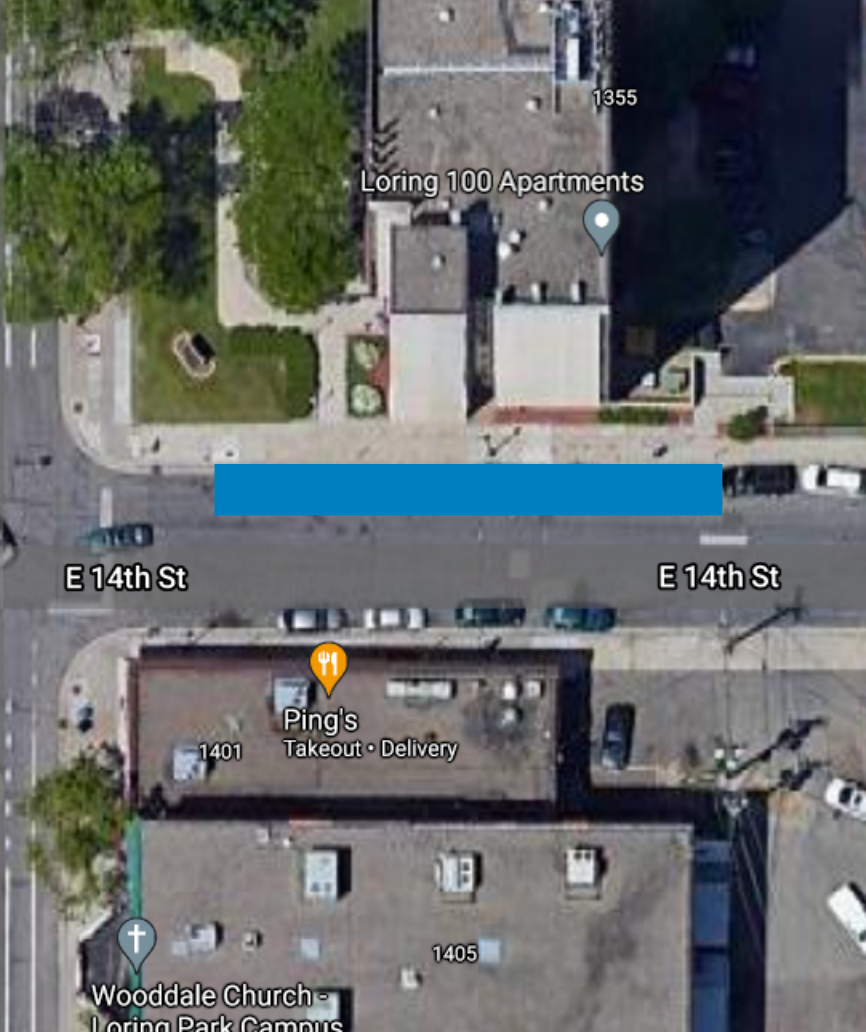

13

A. Raths, RPH

W 14th St

W 14th St

Nicollet Ave

Nicollet Ave

1355

Loring 100 Apartments

E 14th St

E 14th St

1401

Ping's
Takeout • Delivery

1405

Wooddale Church -
Loring Park Campus

alle Ave

W Grant St

E Grant St

2nd Ave S

Nicollet Towers

Substance Church - Downtown

Hub (N side of E 14th St)

Loring 100 Apartments

1325 1st A

& Legends Company Takeout

Stradford Flats

1st Ave S

1st Ave S

Lasalle Ave

Level Up Games Delivery

The Nicollet Diner