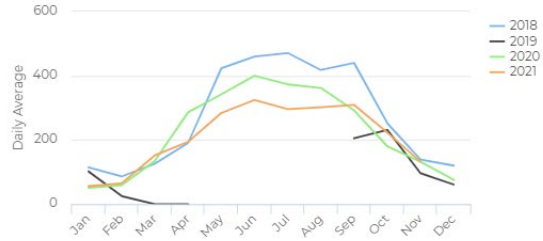

Annual Comparison by Month

Current Year | Metro | St Paul | Summit Ave WB