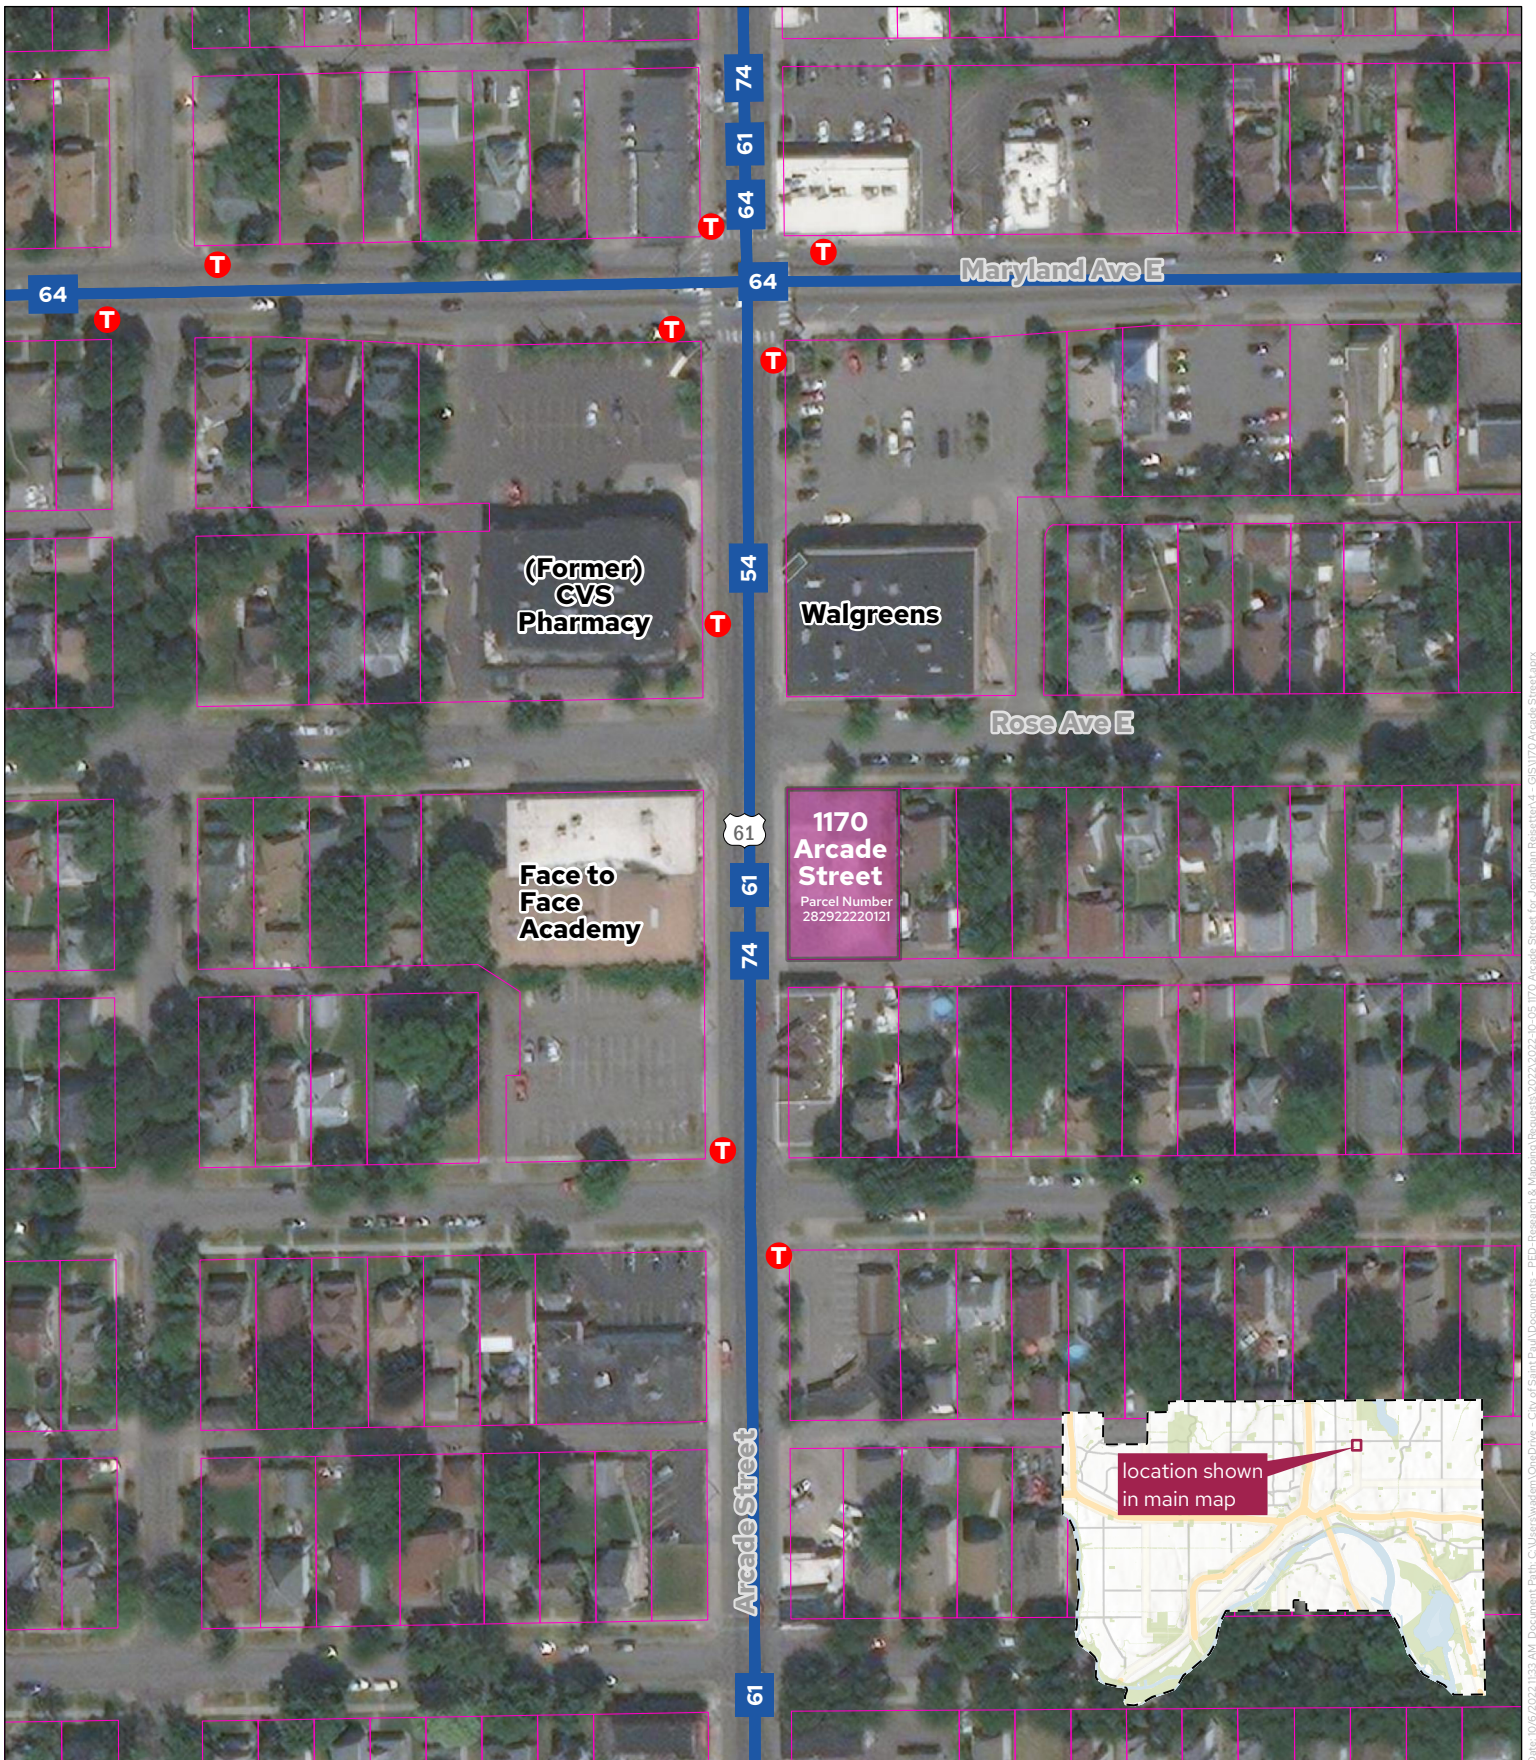

Redevelopment opportunity at 1170 Arcade Street

Offered by the Saint Paul Housing & Redevelopment Authority • October 2022

- Subject Parcel
- Parcel Boundaries
- MetroTransit Bus Routes
- MetroTransit Bus Stops

SAINT PAUL
MINNESOTA