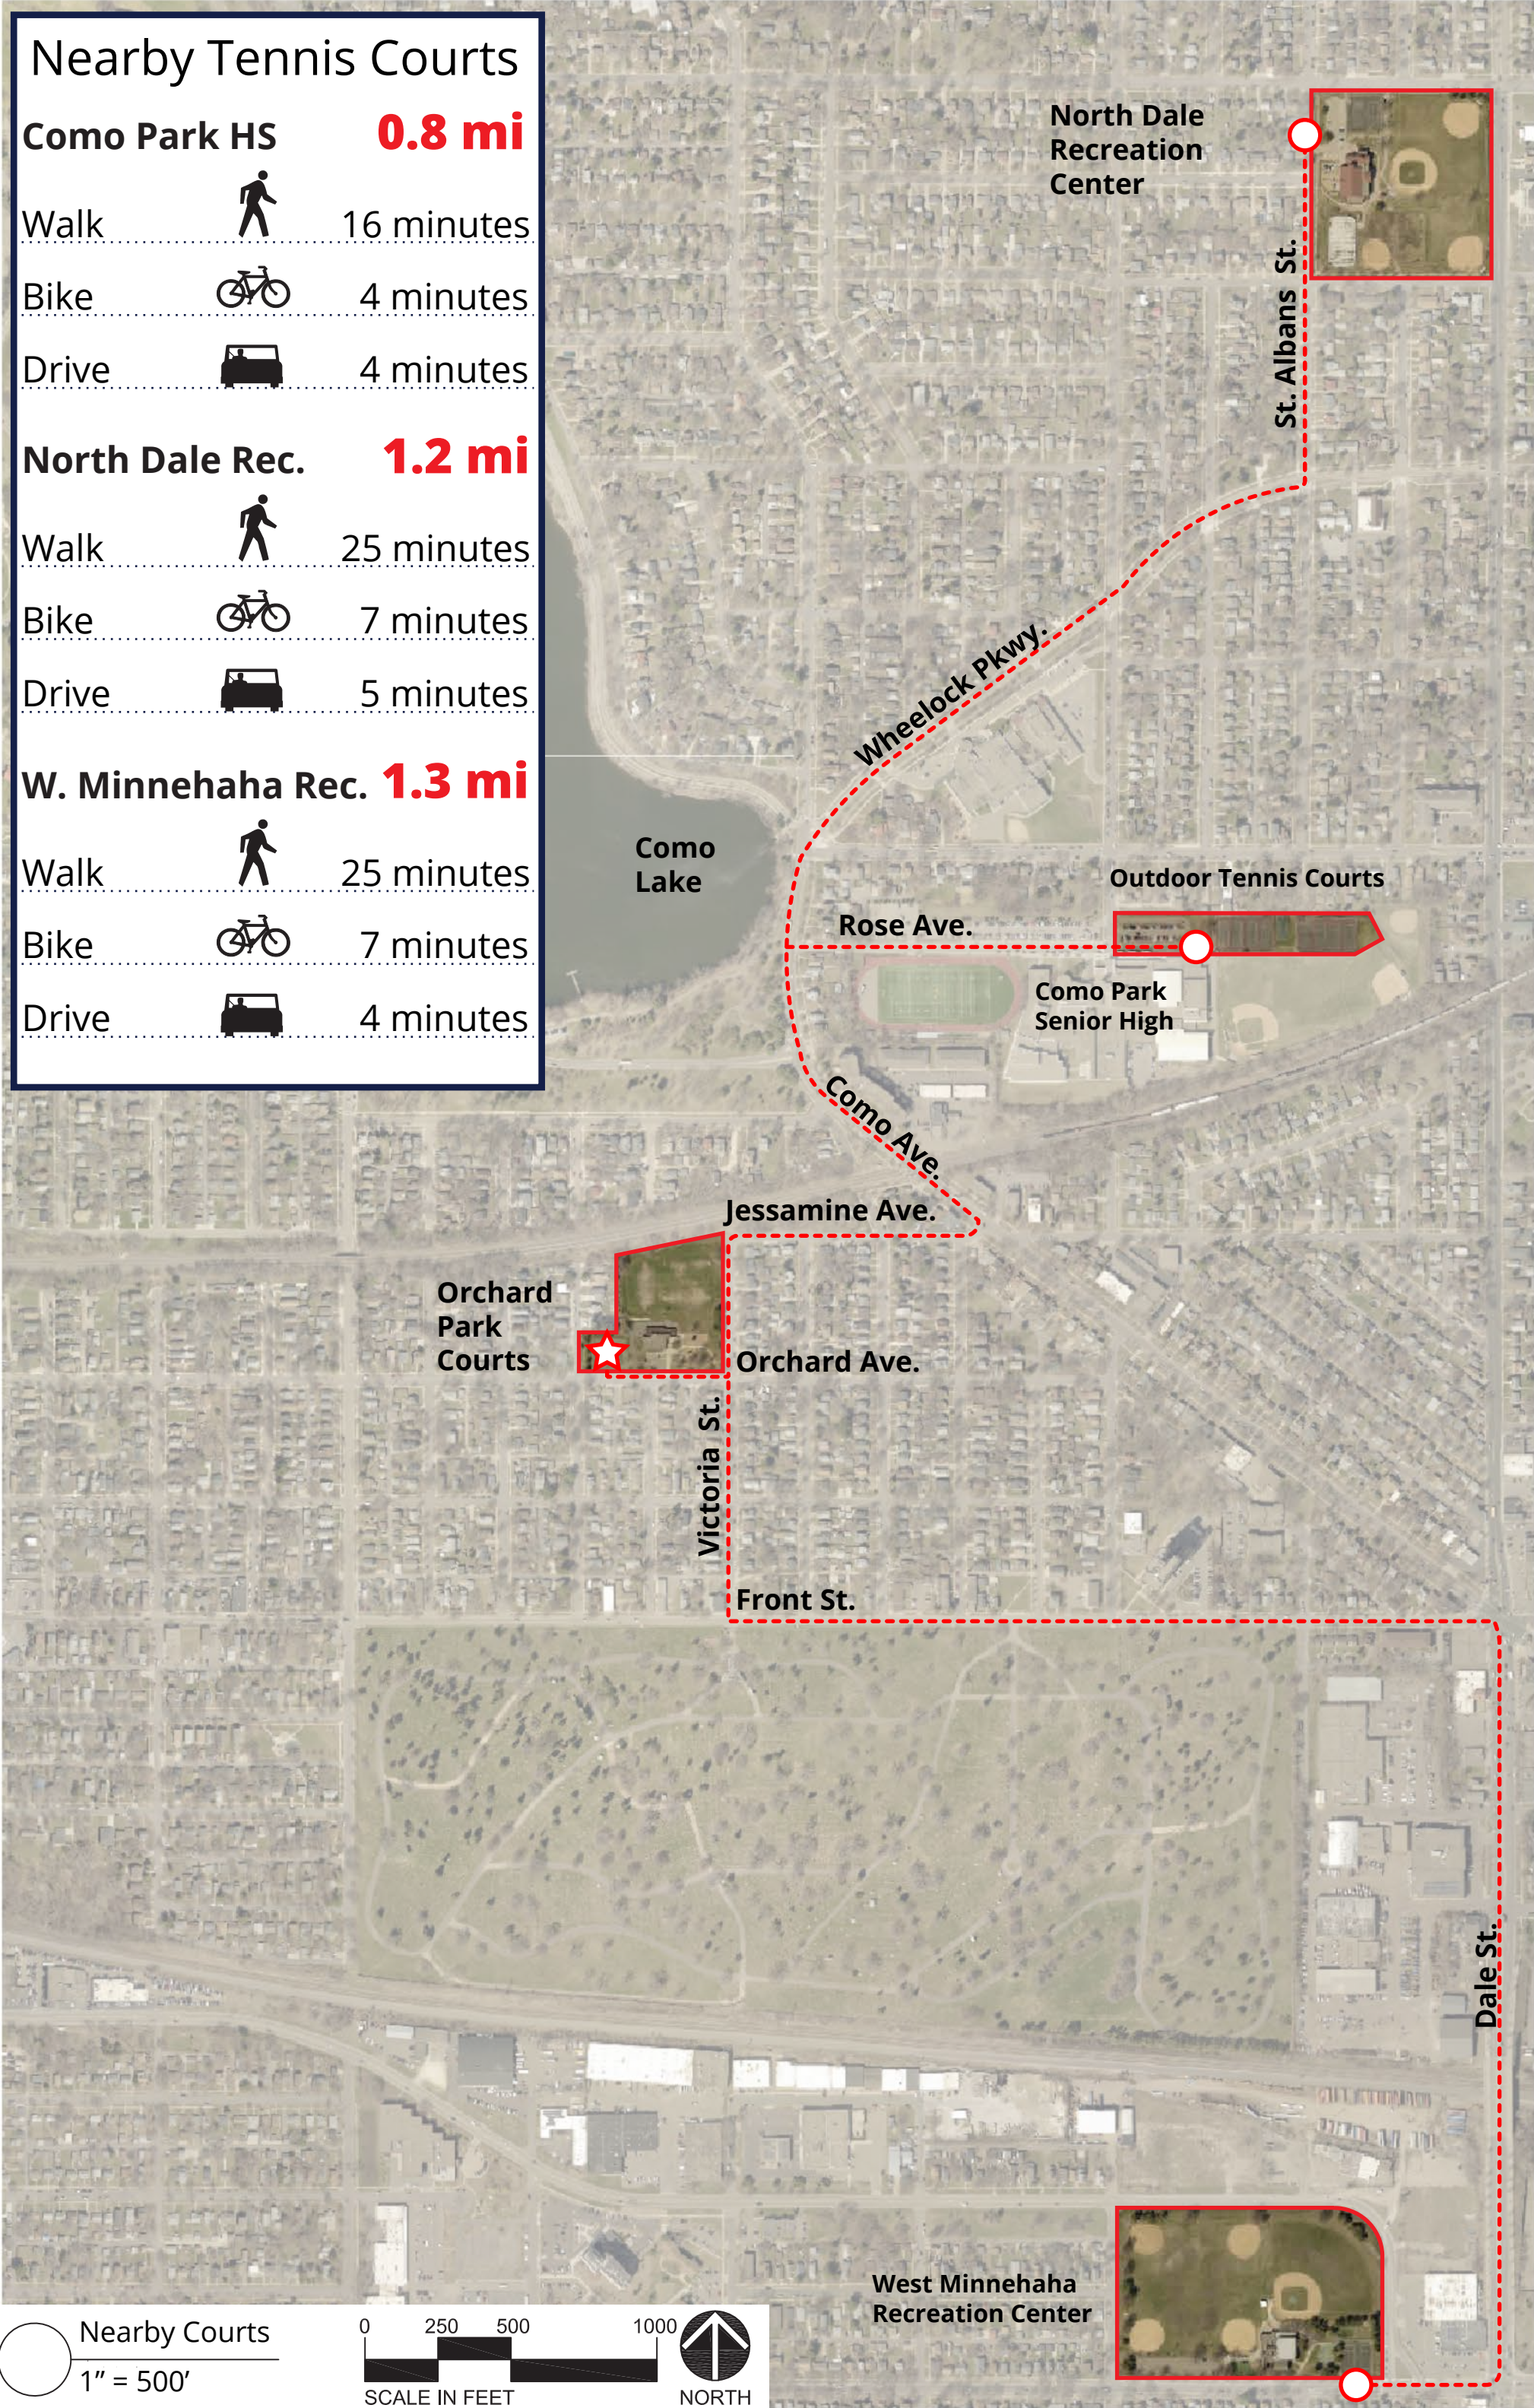

Nearby Tennis Courts

Como Park HS **0.8 mi**

Walk  16 minutes

Bike  4 minutes

Drive  4 minutes

North Dale Rec. **1.2 mi**

Walk  25 minutes

Bike  7 minutes

Drive  5 minutes

W. Minnehaha Rec. **1.3 mi**

Walk  25 minutes

Bike  7 minutes

Drive  4 minutes

 Nearby Courts
1" = 500'

West Minnehaha Recreation Center