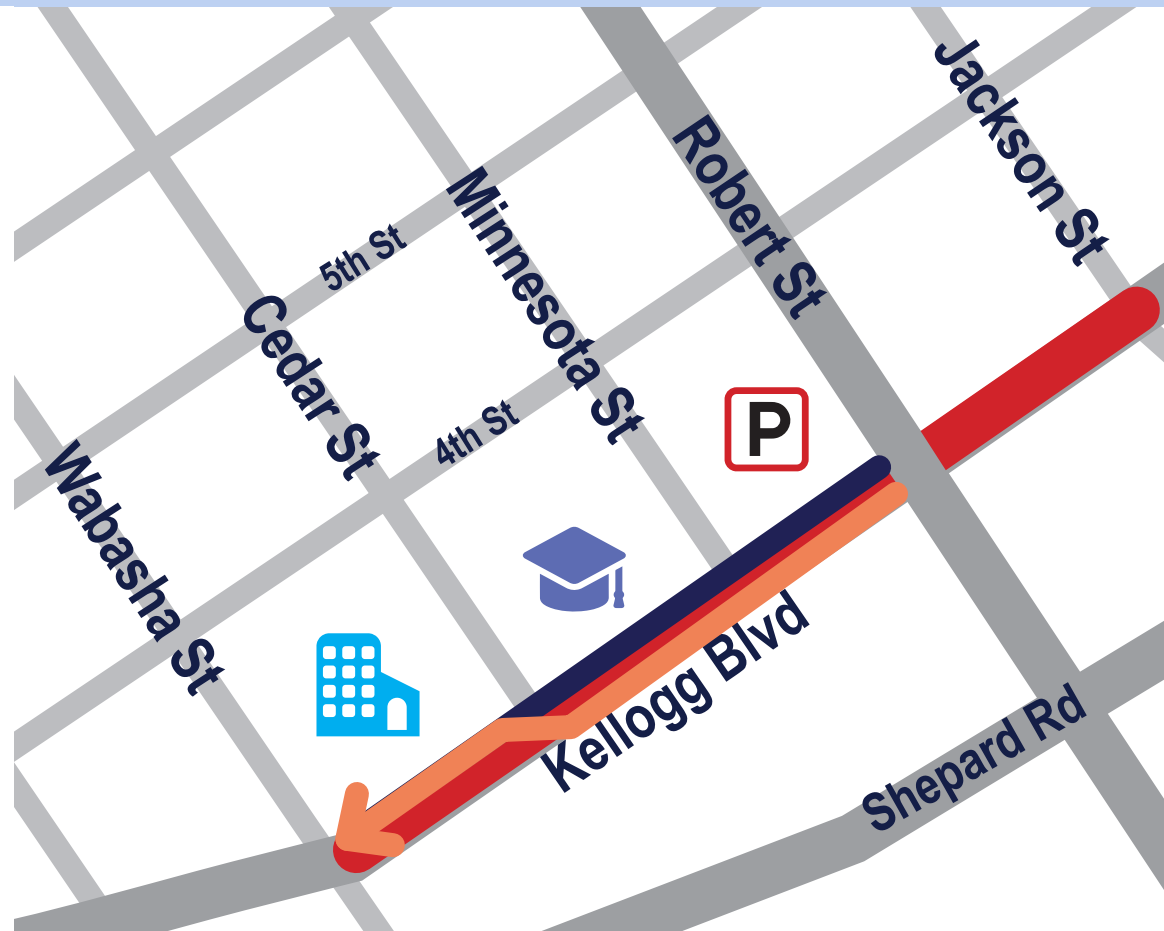

Capital City Bikeway Kellogg Boulevard Project

SAINT PAUL
MINNESOTA

Stage 1B: Fall Local Access

-  **Kellogg Blvd Closed**
(to thru traffic)
-  **Local Access Lane**
(Inside lane)
-  **School Buses Only**
(Outside lane)