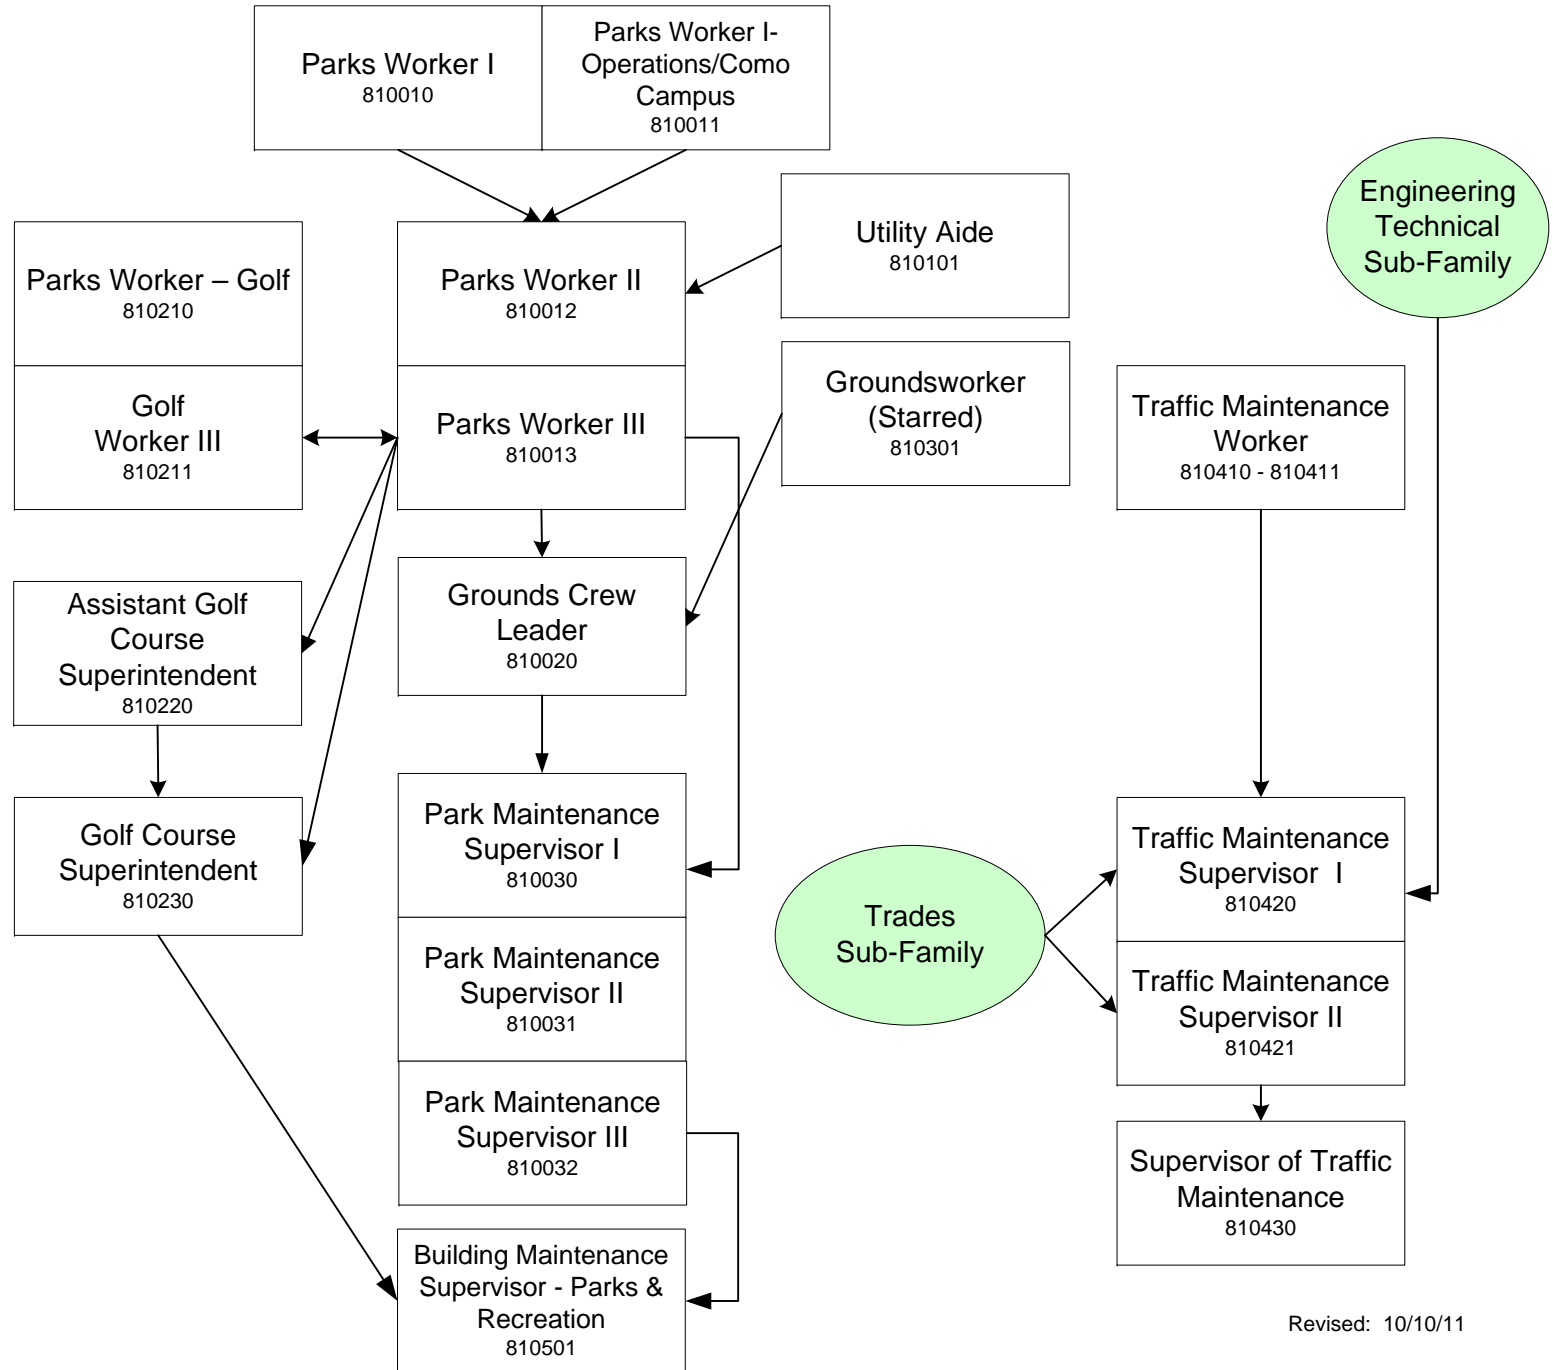

MAINTENANCE & OPERATIONS JOB FAMILY

Buildings & Grounds Maintenance Sub-Family (Page 1 of 2)

MAINTENANCE & OPERATIONS JOB FAMILY

Buildings & Grounds Maintenance Sub-Family (Page 2 of 2)

Job Descriptions

Key:

-  Represents a single class title within a job family.
-  Bachelor's degree required.
-  Represents another job family that can be used as a bridge for moving into another job family.
-  Represents a logical career ladder. Additional experiences, licenses, certifications, and/or education may be necessary. See job description for details.

Please note: Movement into "Starred" classes is not allowed.