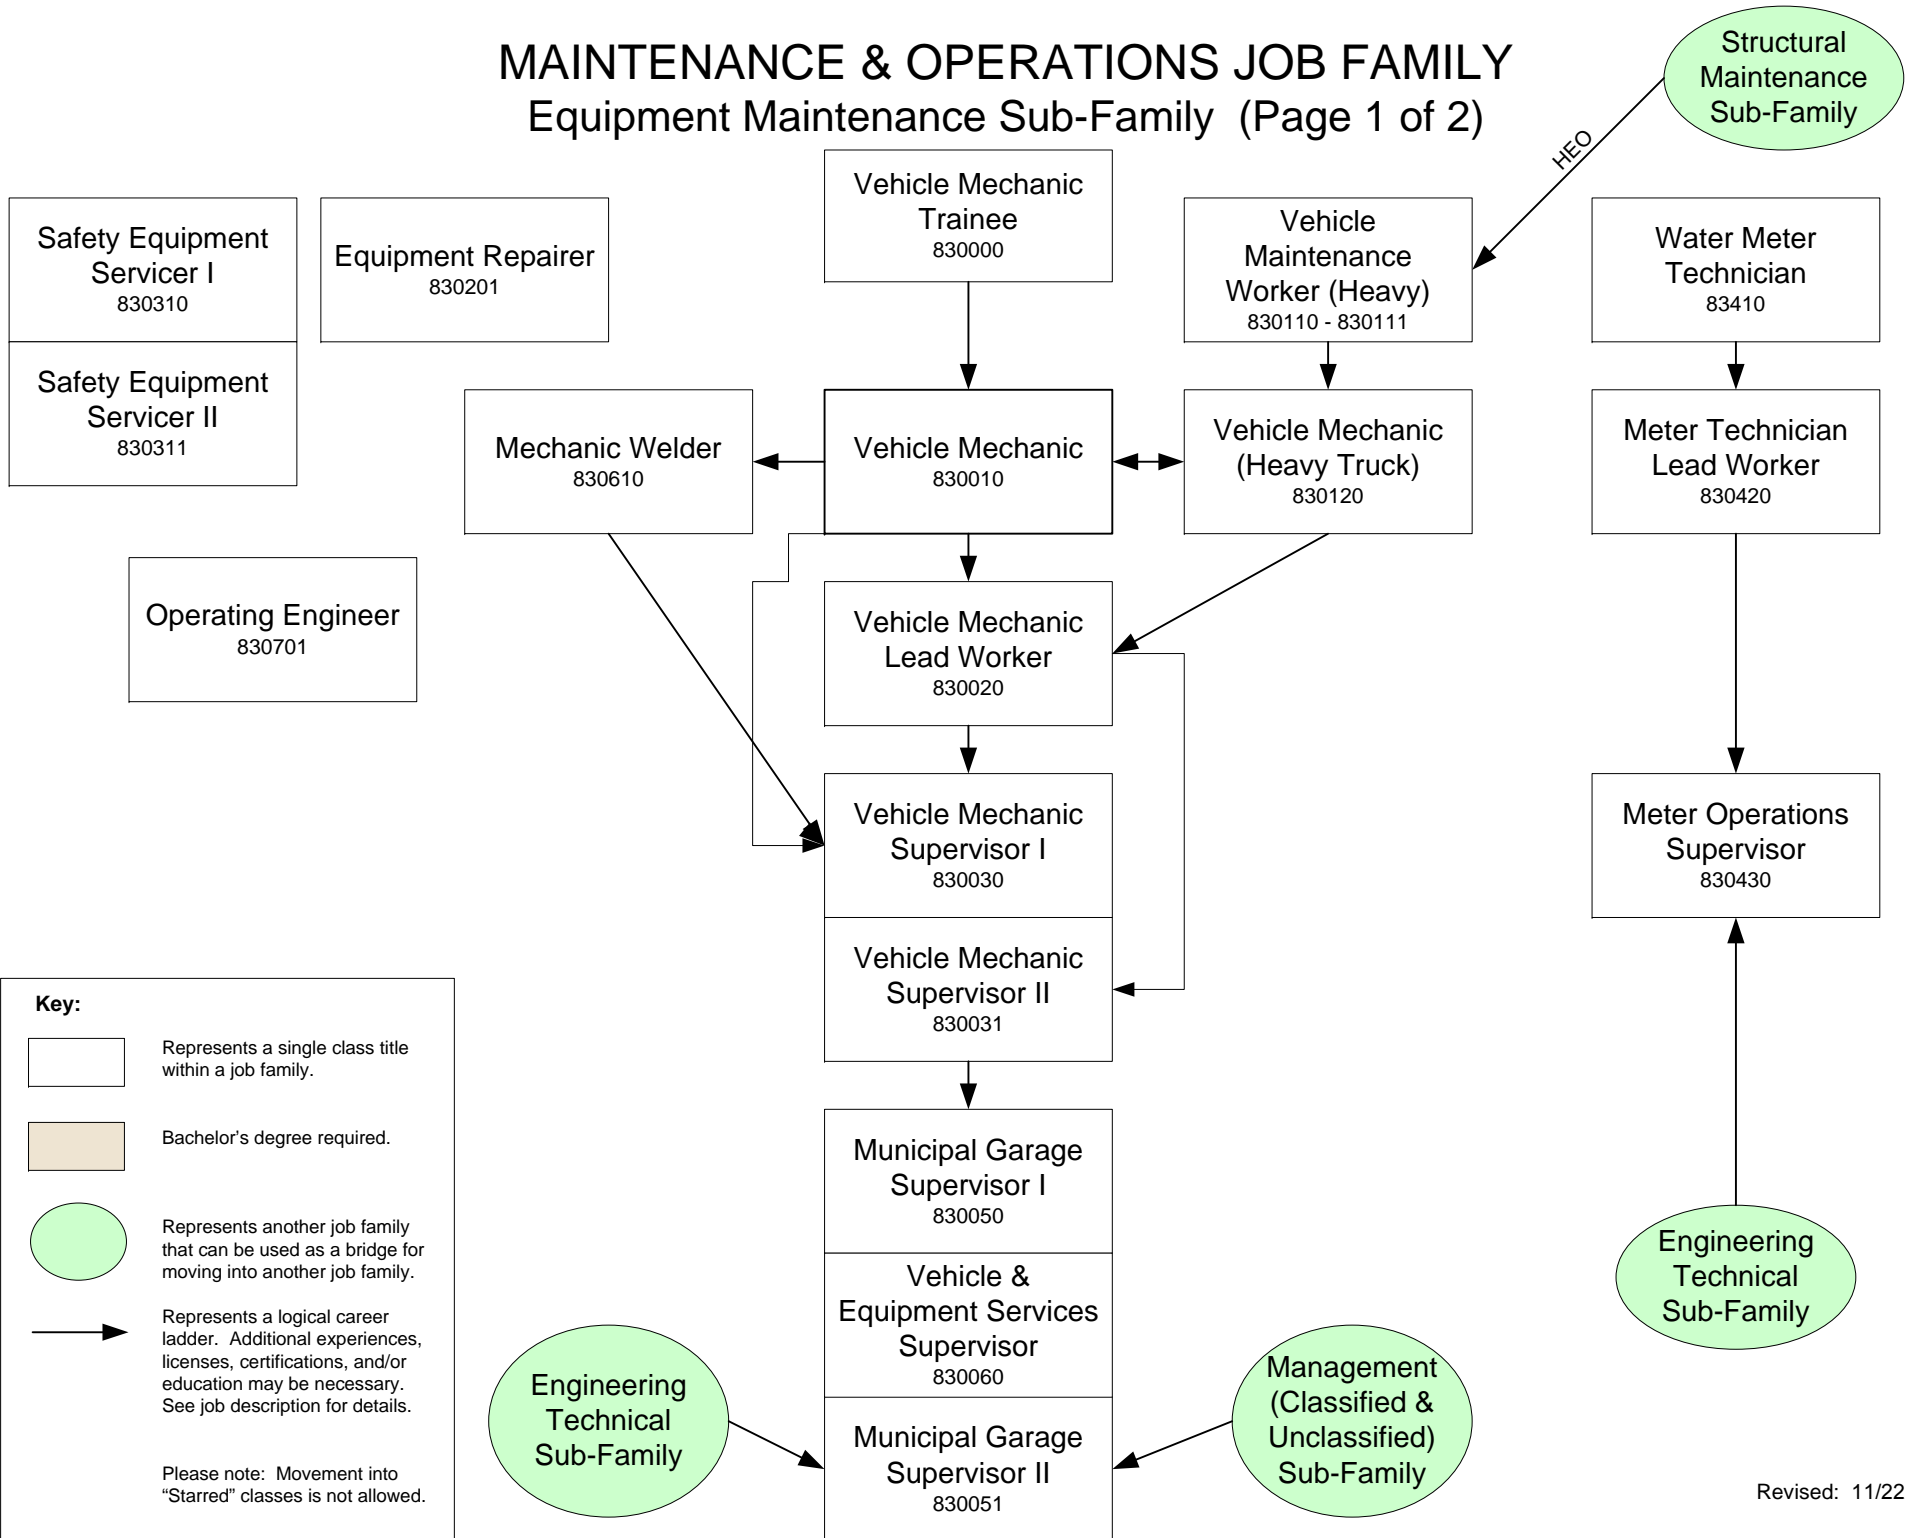

MAINTENANCE & OPERATIONS JOB FAMILY

Equipment Maintenance Sub-Family (Page 1 of 2)

Key:

- Represents a single class title within a job family.
- Bachelor's degree required.
- Represents another job family that can be used as a bridge for moving into another job family.
- Represents a logical career ladder. Additional experiences, licenses, certifications, and/or education may be necessary. See job description for details.

Please note: Movement into "Starred" classes is not allowed.

MAINTENANCE & OPERATIONS JOB FAMILY

Equipment Maintenance Sub-Family (Page 2 of 2)

[Job Descriptions](#)

Key:

-  Represents a single class title within a job family.
-  Bachelor's degree required.
-  Represents another job family that can be used as a bridge for moving into another job family.
-  Represents a logical career ladder. Additional experiences, licenses, certifications, and/or education may be necessary. See job description for details.

Please note: Movement into "Starred" classes is not allowed.