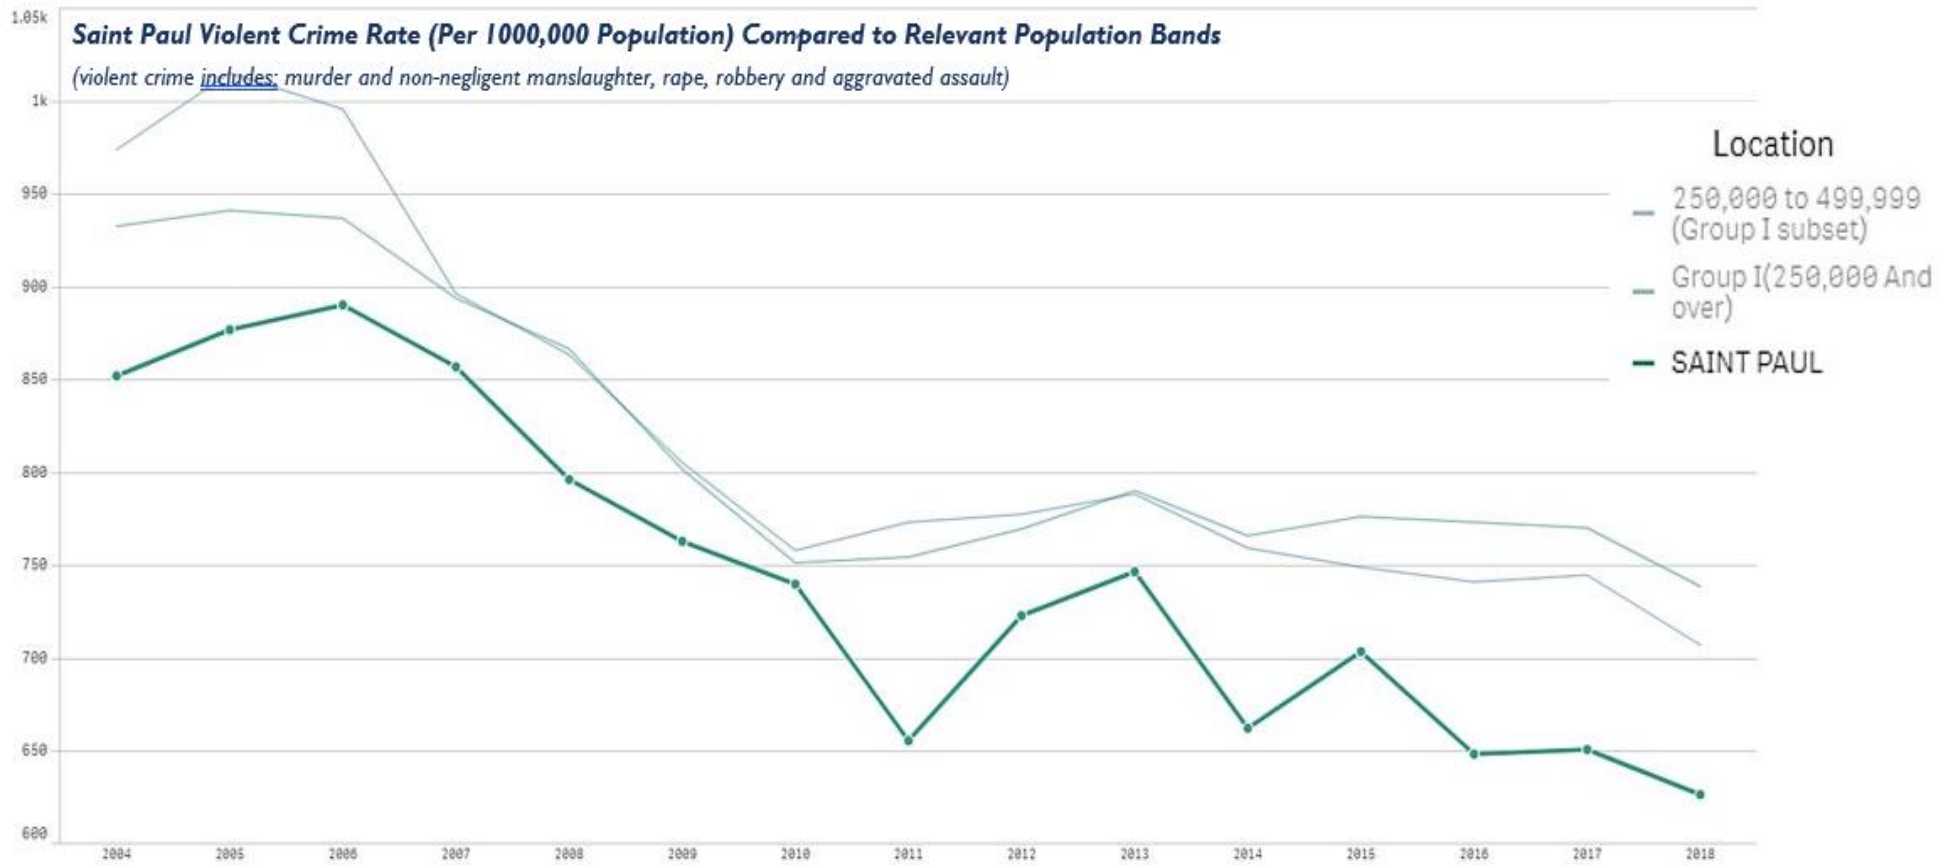

Saint Paul: Violent Crime Rate

SPPD: Sworn Staffing Information

SPPD: Online and phone reporting data

Report analysis 2015 to 2019

Total annual incident reports

2015	2016	2017	2018	2019
48948	47180	47621	46193	39682

SPPD: Average Time on Scene Call Priority

Avg. Officer Time On Scene by Priority
(2013-2017)