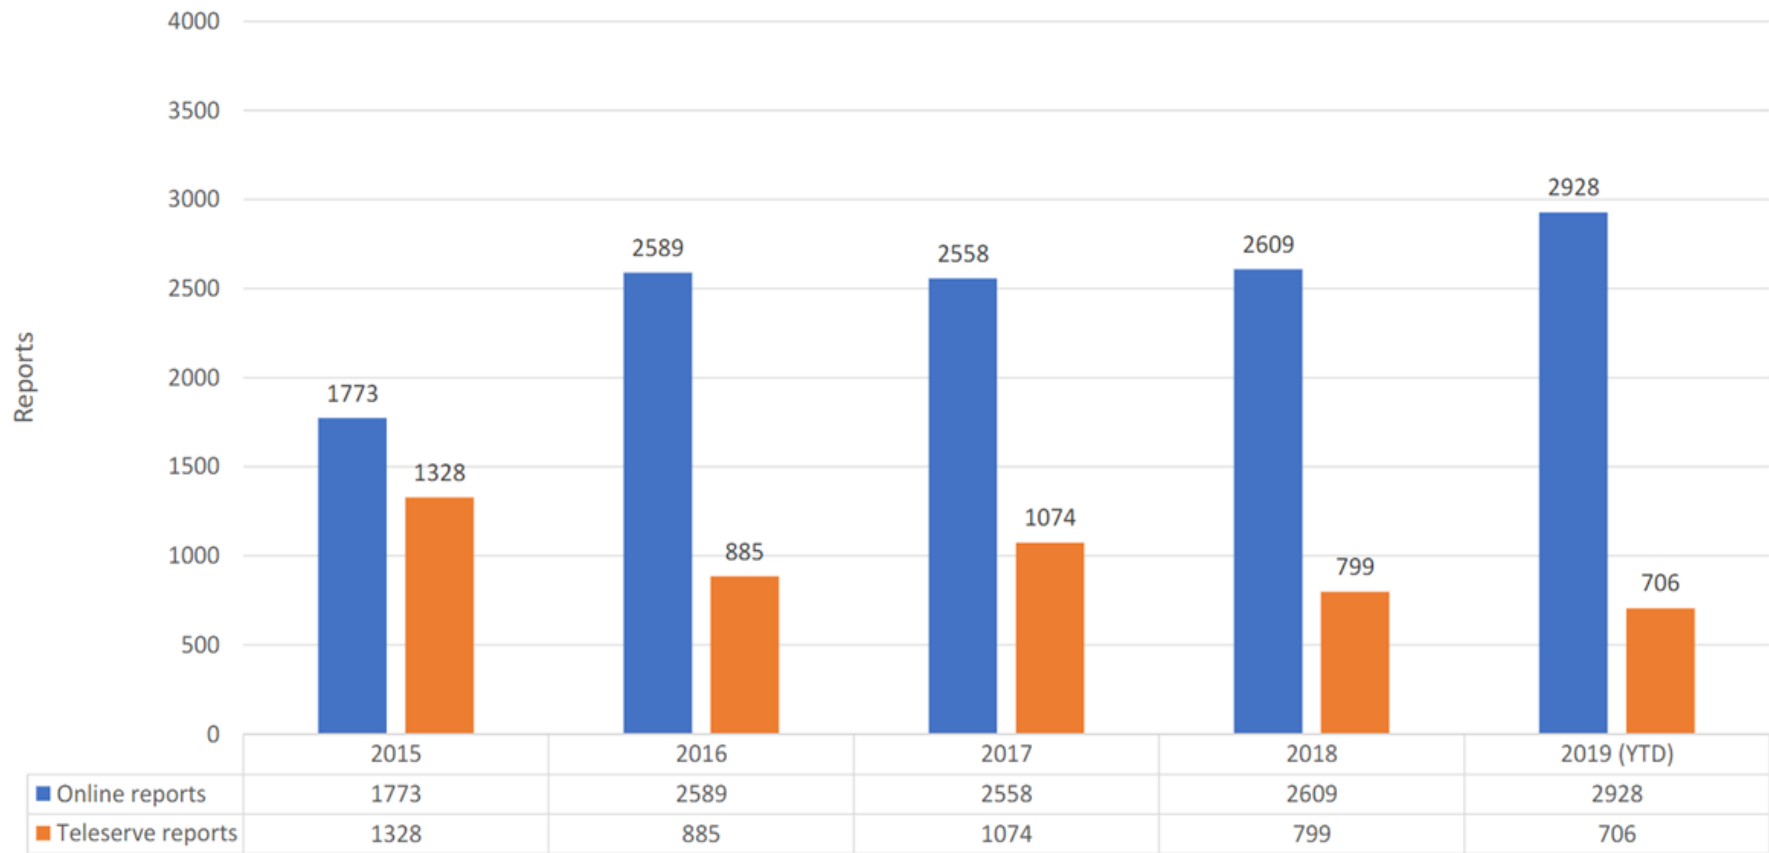

Saint Paul: Violent Crime Rate

SPPD: Sworn Staffing Information

SPPD: Online and phone reporting data

Report analysis 2015 to 2019

Total annual incident reports

2015	2016	2017	2018	2019
48948	47180	47621	46193	39682

SPPD: Average Time on Scene Call Priority

Avg. Officer Time On Scene by Priority
(2013-2017)