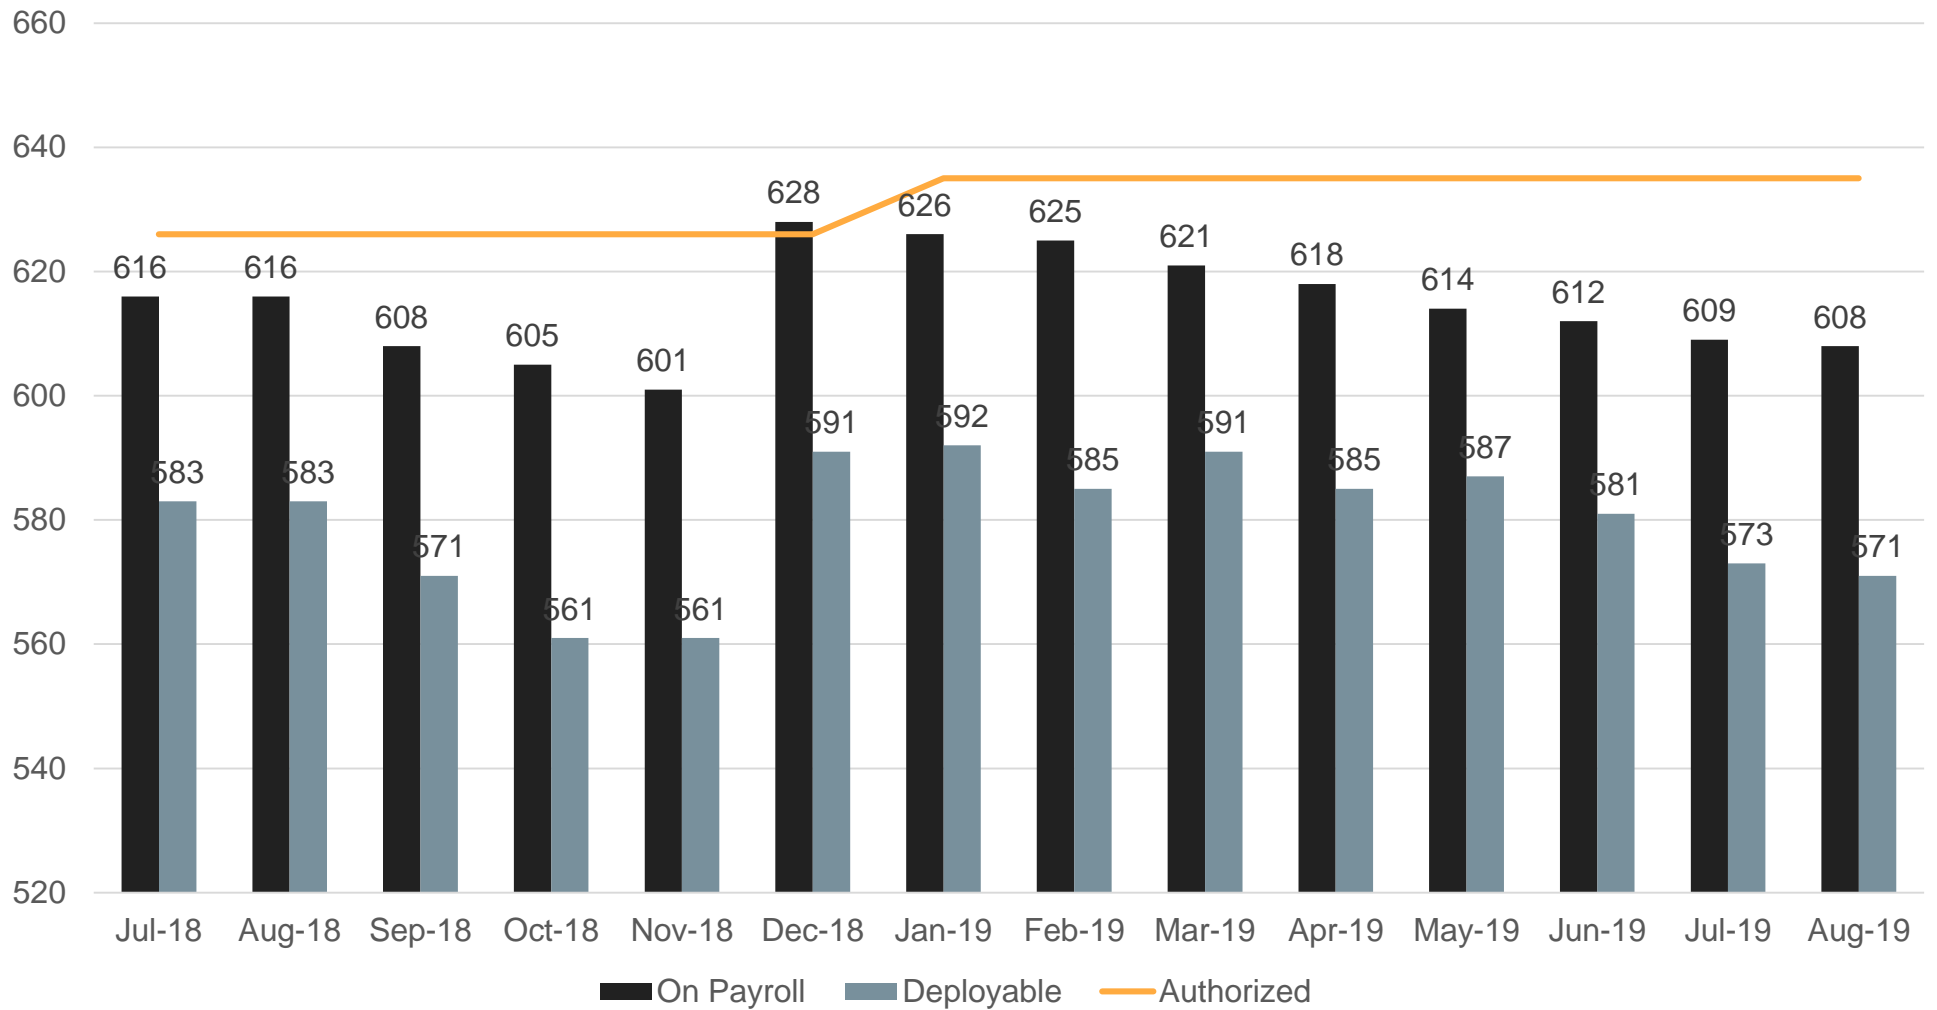

Saint Paul: Violent Crime Rate

SPPD: Sworn Staffing Information

SPPD: Online and phone reporting data

Report analysis 2015 to 2019

Total annual incident reports

2015	2016	2017	2018	2019
48948	47180	47621	46193	39682

SPPD: Average Time on Scene Call Priority

Avg. Officer Time On Scene by Priority
(2013-2017)