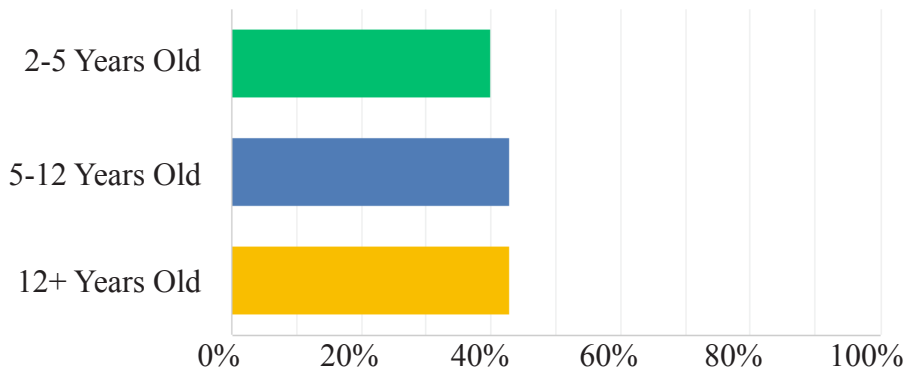

What are the ages of your children?

What are the best things about the play area?

1. It is close to our home
2. Swings
3. Slides
4. Benches
5. Shade

What are your or your children's least favorite things about the play area?

1. Sand play surfacing
2. Not enough benches, picnic tables, or trash cans
3. Graffiti and vandalism
4. Not enough shade

What is missing or needed at the play area?

- Need more bike racks
- Climbing structures
- Bouncy activities
- Grills
- Mas bebederos de agua (more water fountains)
- More soft places to play for toddlers
- More swings

Other comments about the play area:

- Improve safety at the play area
- Eliminate enclosed areas
- A better picnic area is needed
- The play area needs ongoing maintenance
- Make sure the play area is durable

Public Art for the project:

- Develop a picture of the community
- Have local kids participate
- Work with an artist to design the benches or bike racks
- Josie Geiger
- Art about 'going green' or to conserve nature