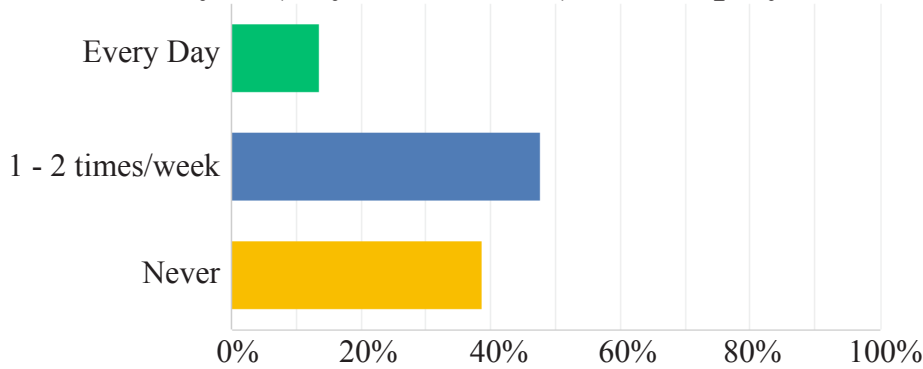

EASTVIEW RECREATION CENTER PLAY AREA IMPROVEMENT PROJECT

- Community Survey Summary

April 2019

How often do you (or your children) use the play area?