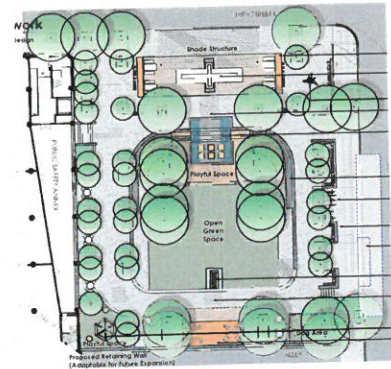

CONCEPT DISCUSSION

1. What aspects of the current design concept do you like and why?

Flow is great
good seating options throughout
interactive waterplay area fantastic

2. How do you see your representative group using the park space?