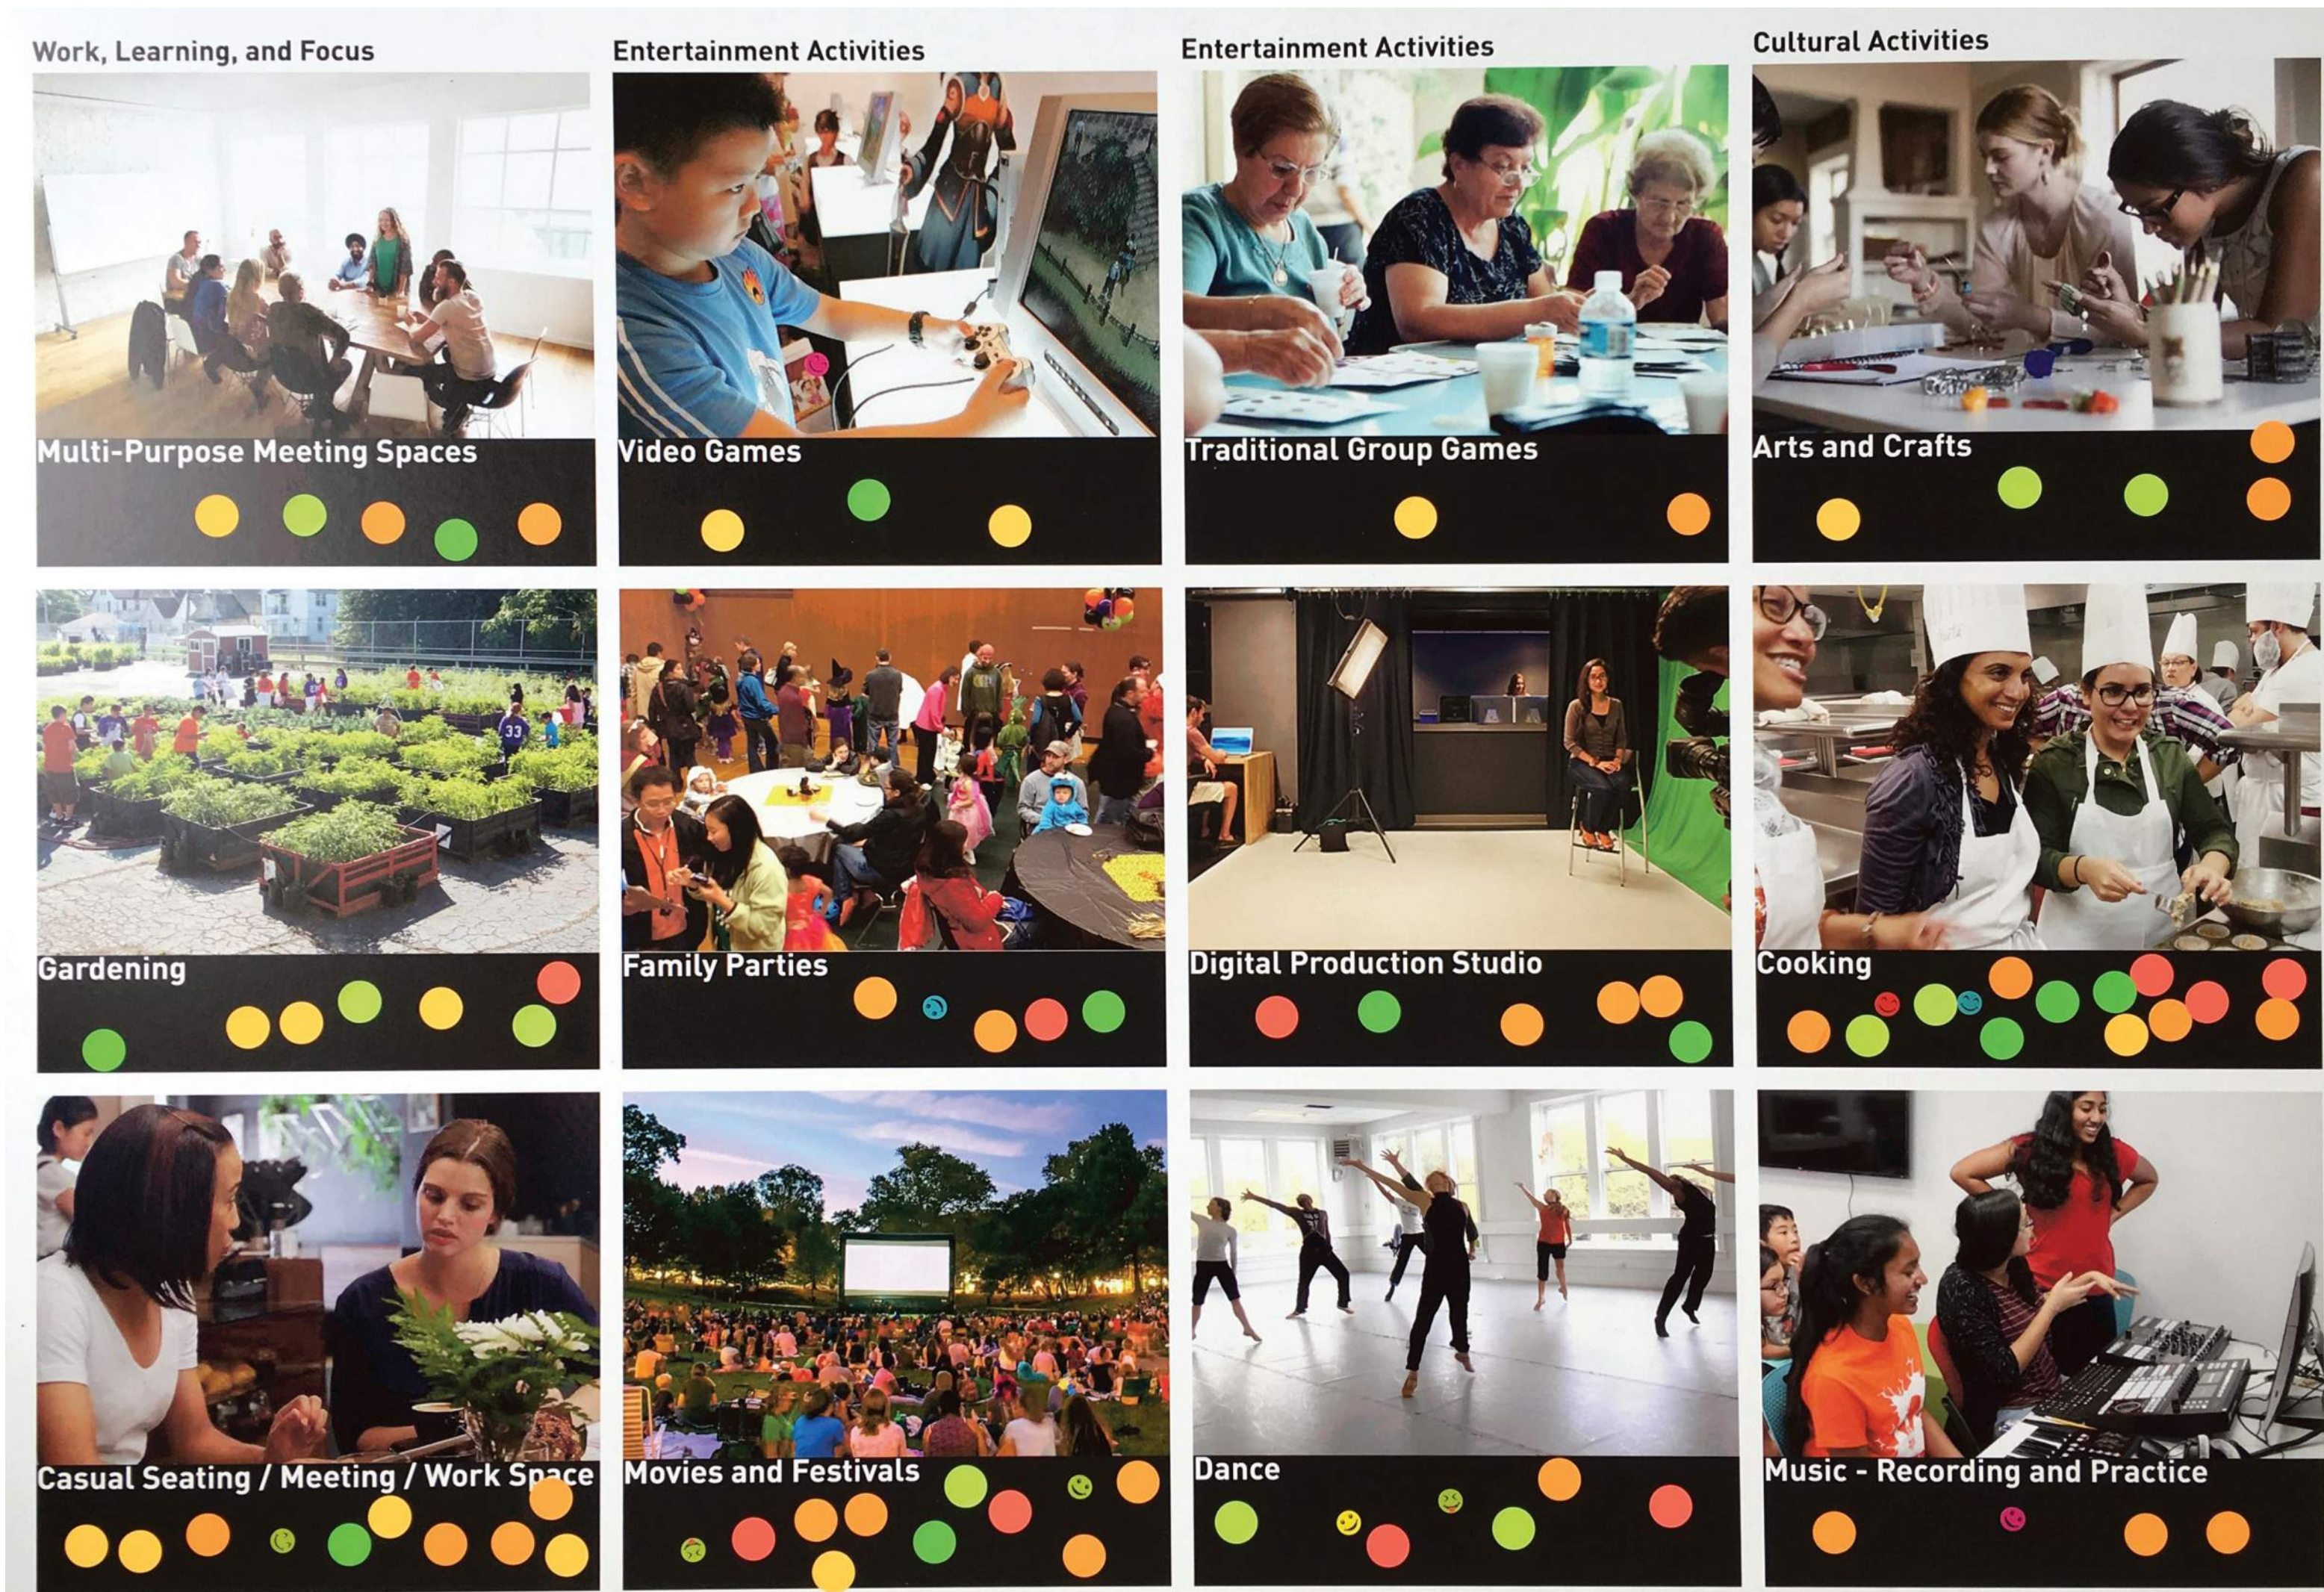

Rice Street Festival Programming

Program Ranking Results

Rice Street Festival Survey

Lower Level Plan

Main Level Plan

Upper Level Plan

Rice Street

Lawson Ave

Park Program

Outdoor Basketball

Football

Sand Volleyball

Picnic Area

Interactive Water Feature

Sepak Takraw

Soccer

Baseball & Softball

Playground

Movies in the Park