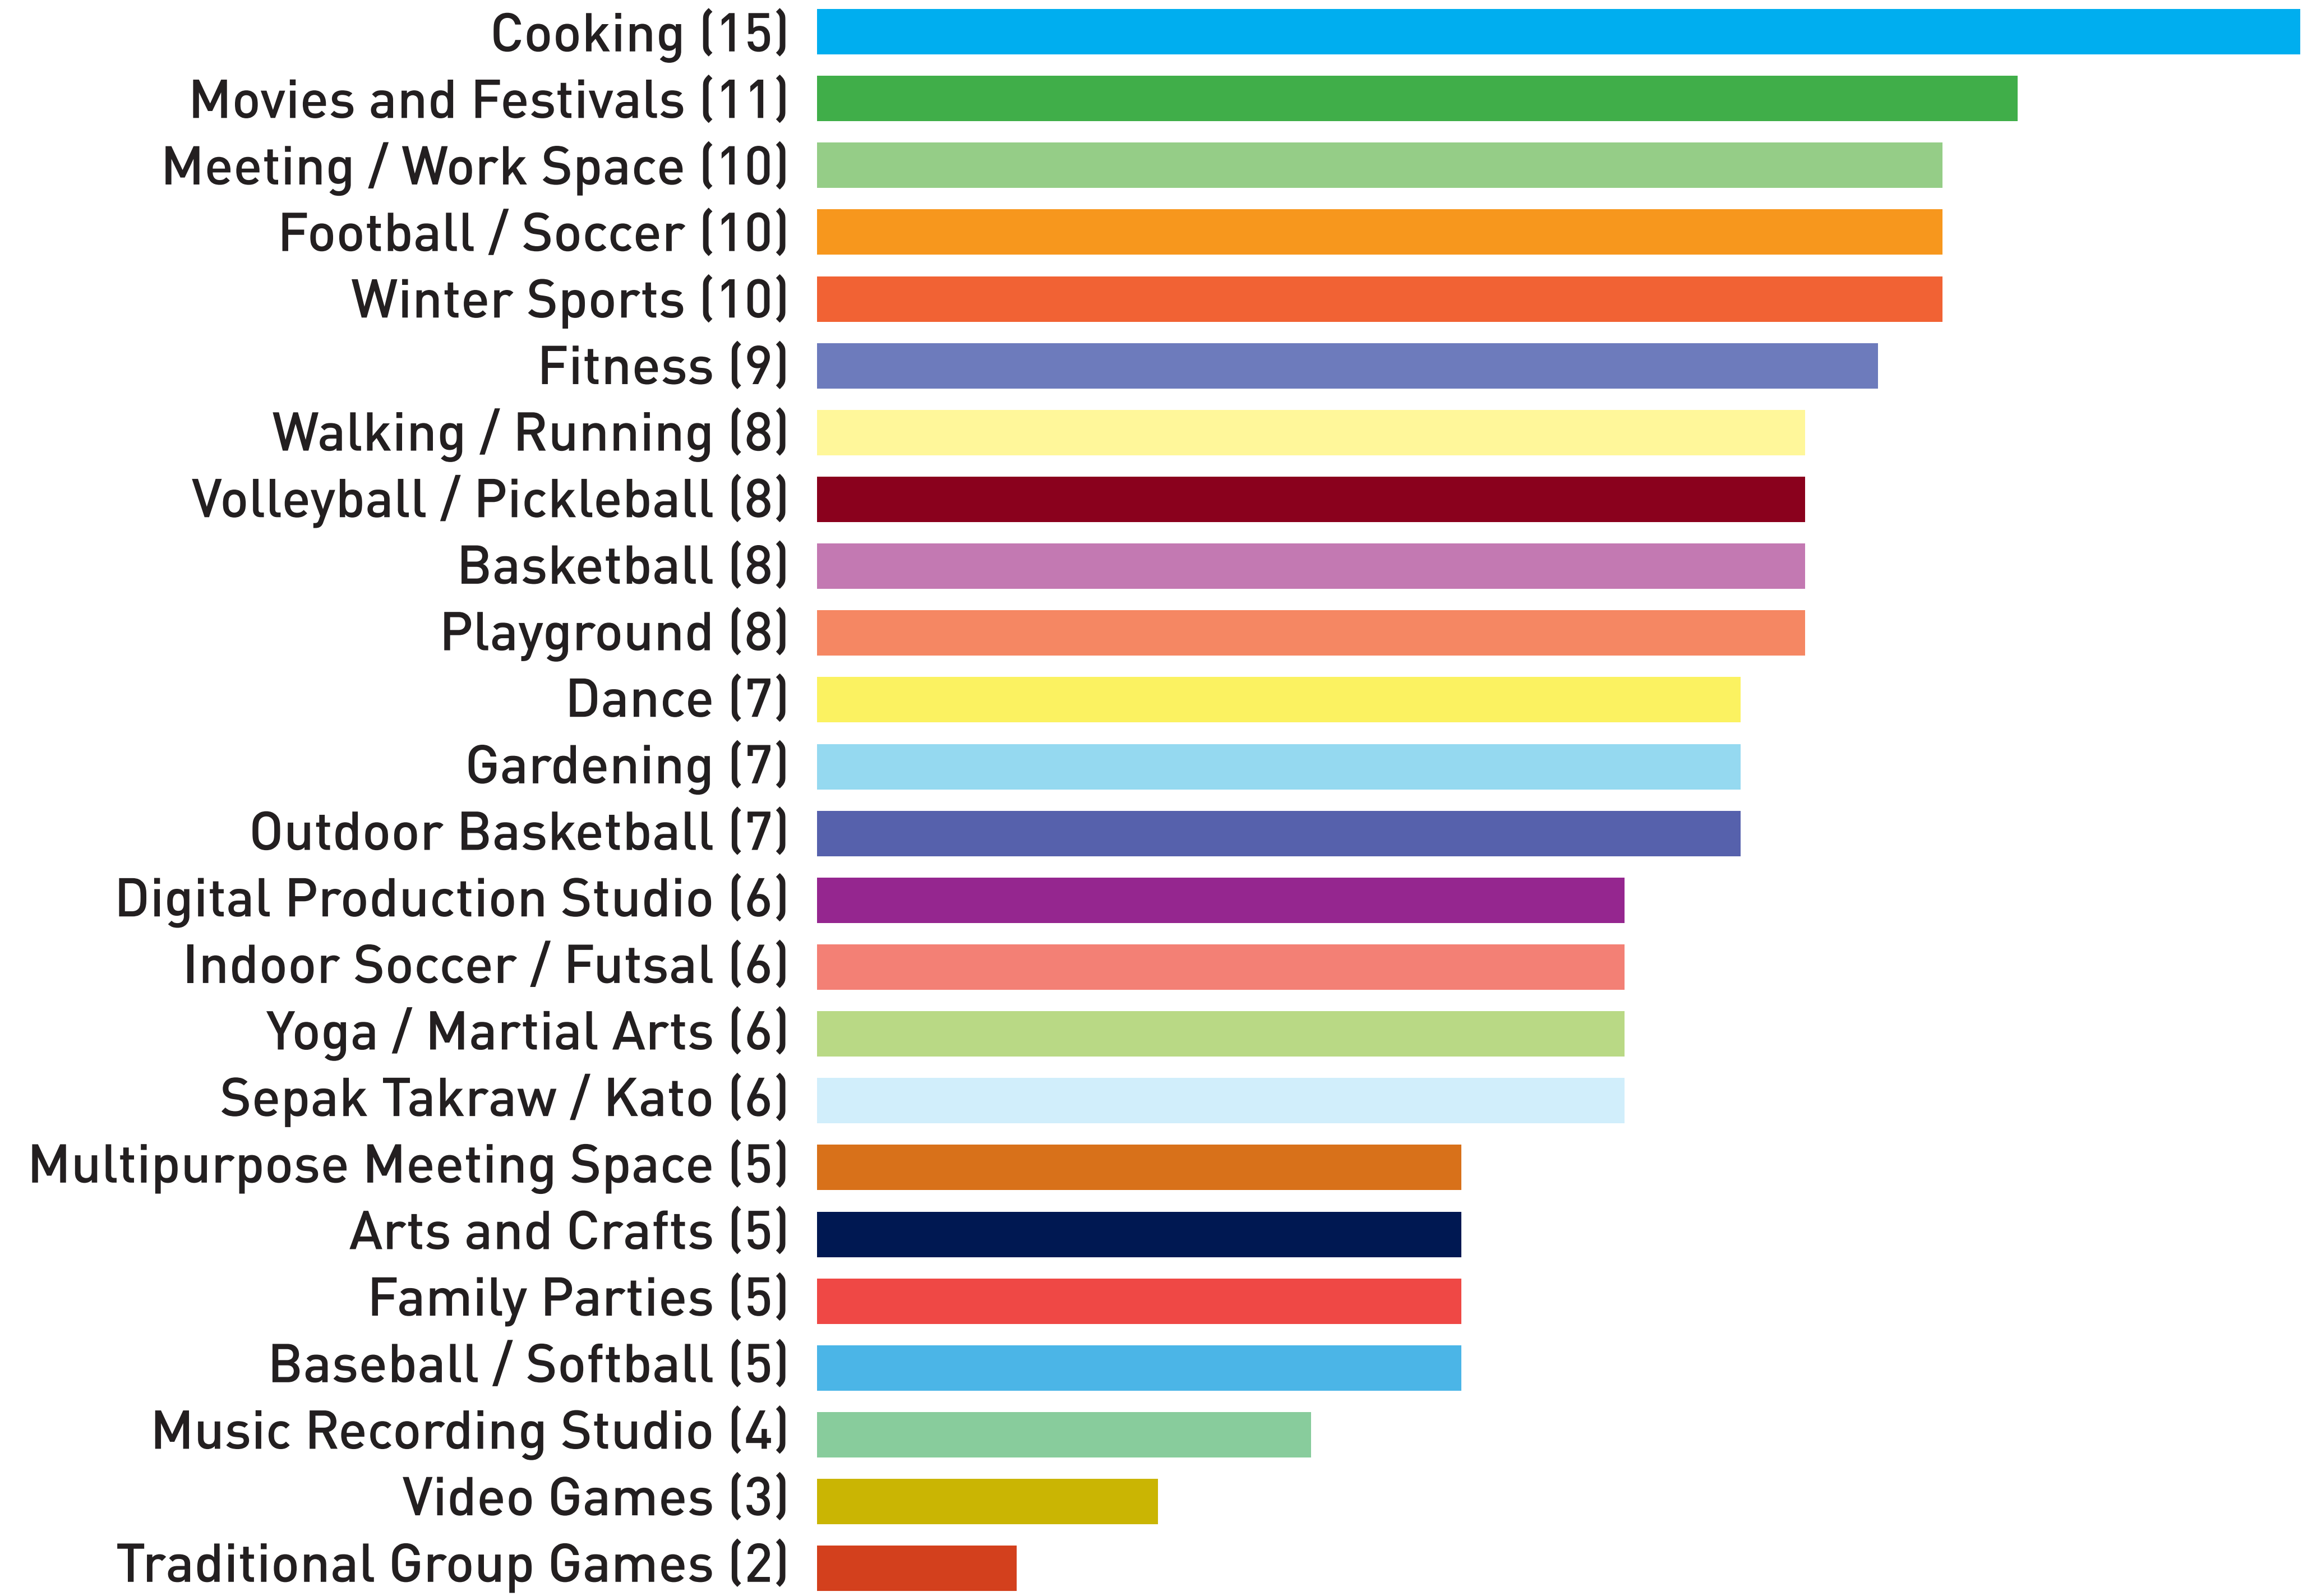

Rice Street Festival Programming

Program Ranking Results

Rice Street Festival Survey

Lower Level Plan

Main Level Plan

Upper Level Plan

Rice Street

Lawson Ave

Park Program

Outdoor Basketball

Football

Sand Volleyball

Picnic Area

Interactive Water Feature

Sepak Takraw

Soccer

Baseball & Softball

Playground

Movies in the Park