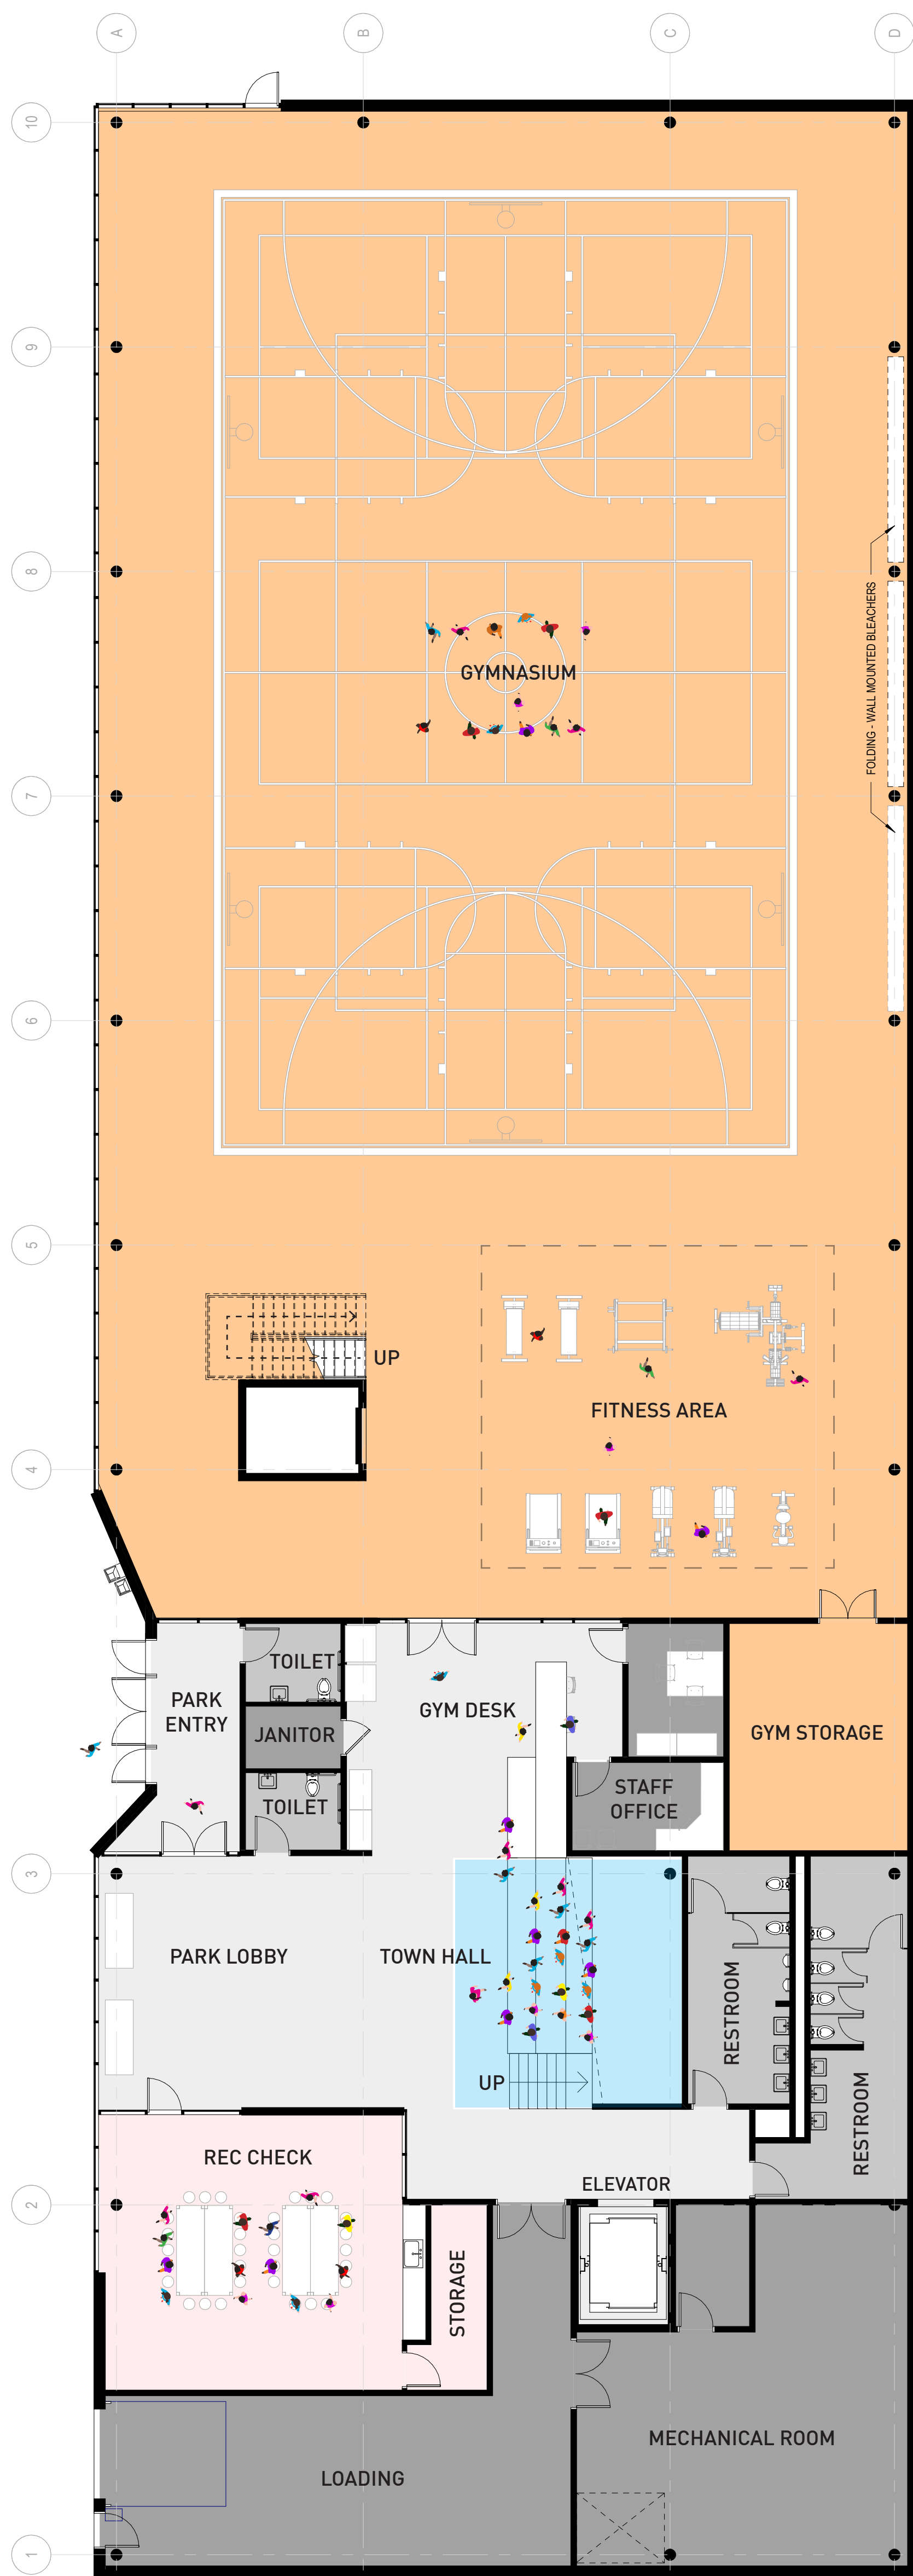

Rice Street Festival Programming

Program Ranking Results

Rice Street Festival Survey

Lower Level Plan

Main Level Plan

Upper Level Plan

Rice Street

Lawson Ave

Park Program

Outdoor Basketball

Football

Sand Volleyball

Picnic Area

Interactive Water Feature

Sepak Takraw

Soccer

Baseball & Softball

Playground

Movies in the Park