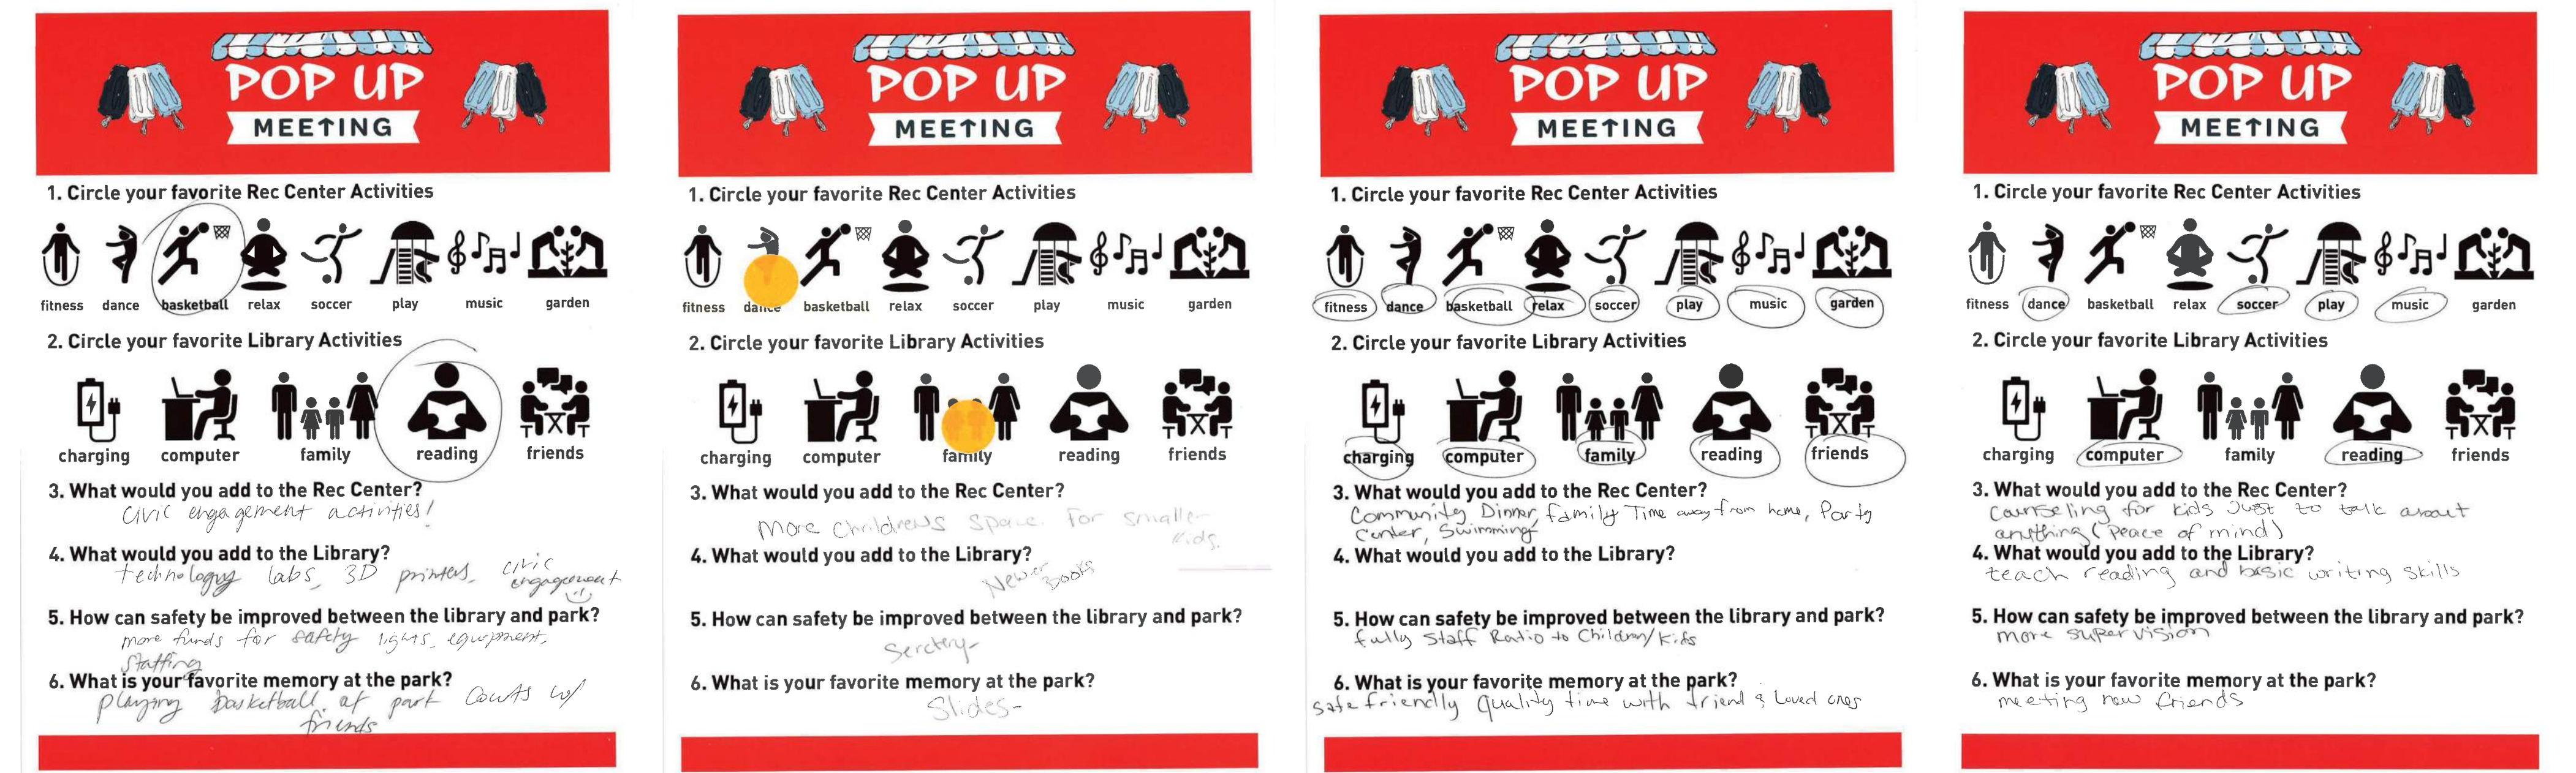

Rice Street Festival Programming

Program Ranking Results

Rice Street Festival Survey

Lower Level Plan

Main Level Plan

Upper Level Plan

Rice Street

Lawson Ave

Park Program

Outdoor Basketball

Football

Sand Volleyball

Picnic Area

Interactive Water Feature

Sepak Takraw

Soccer

Baseball & Softball

Playground

Movies in the Park