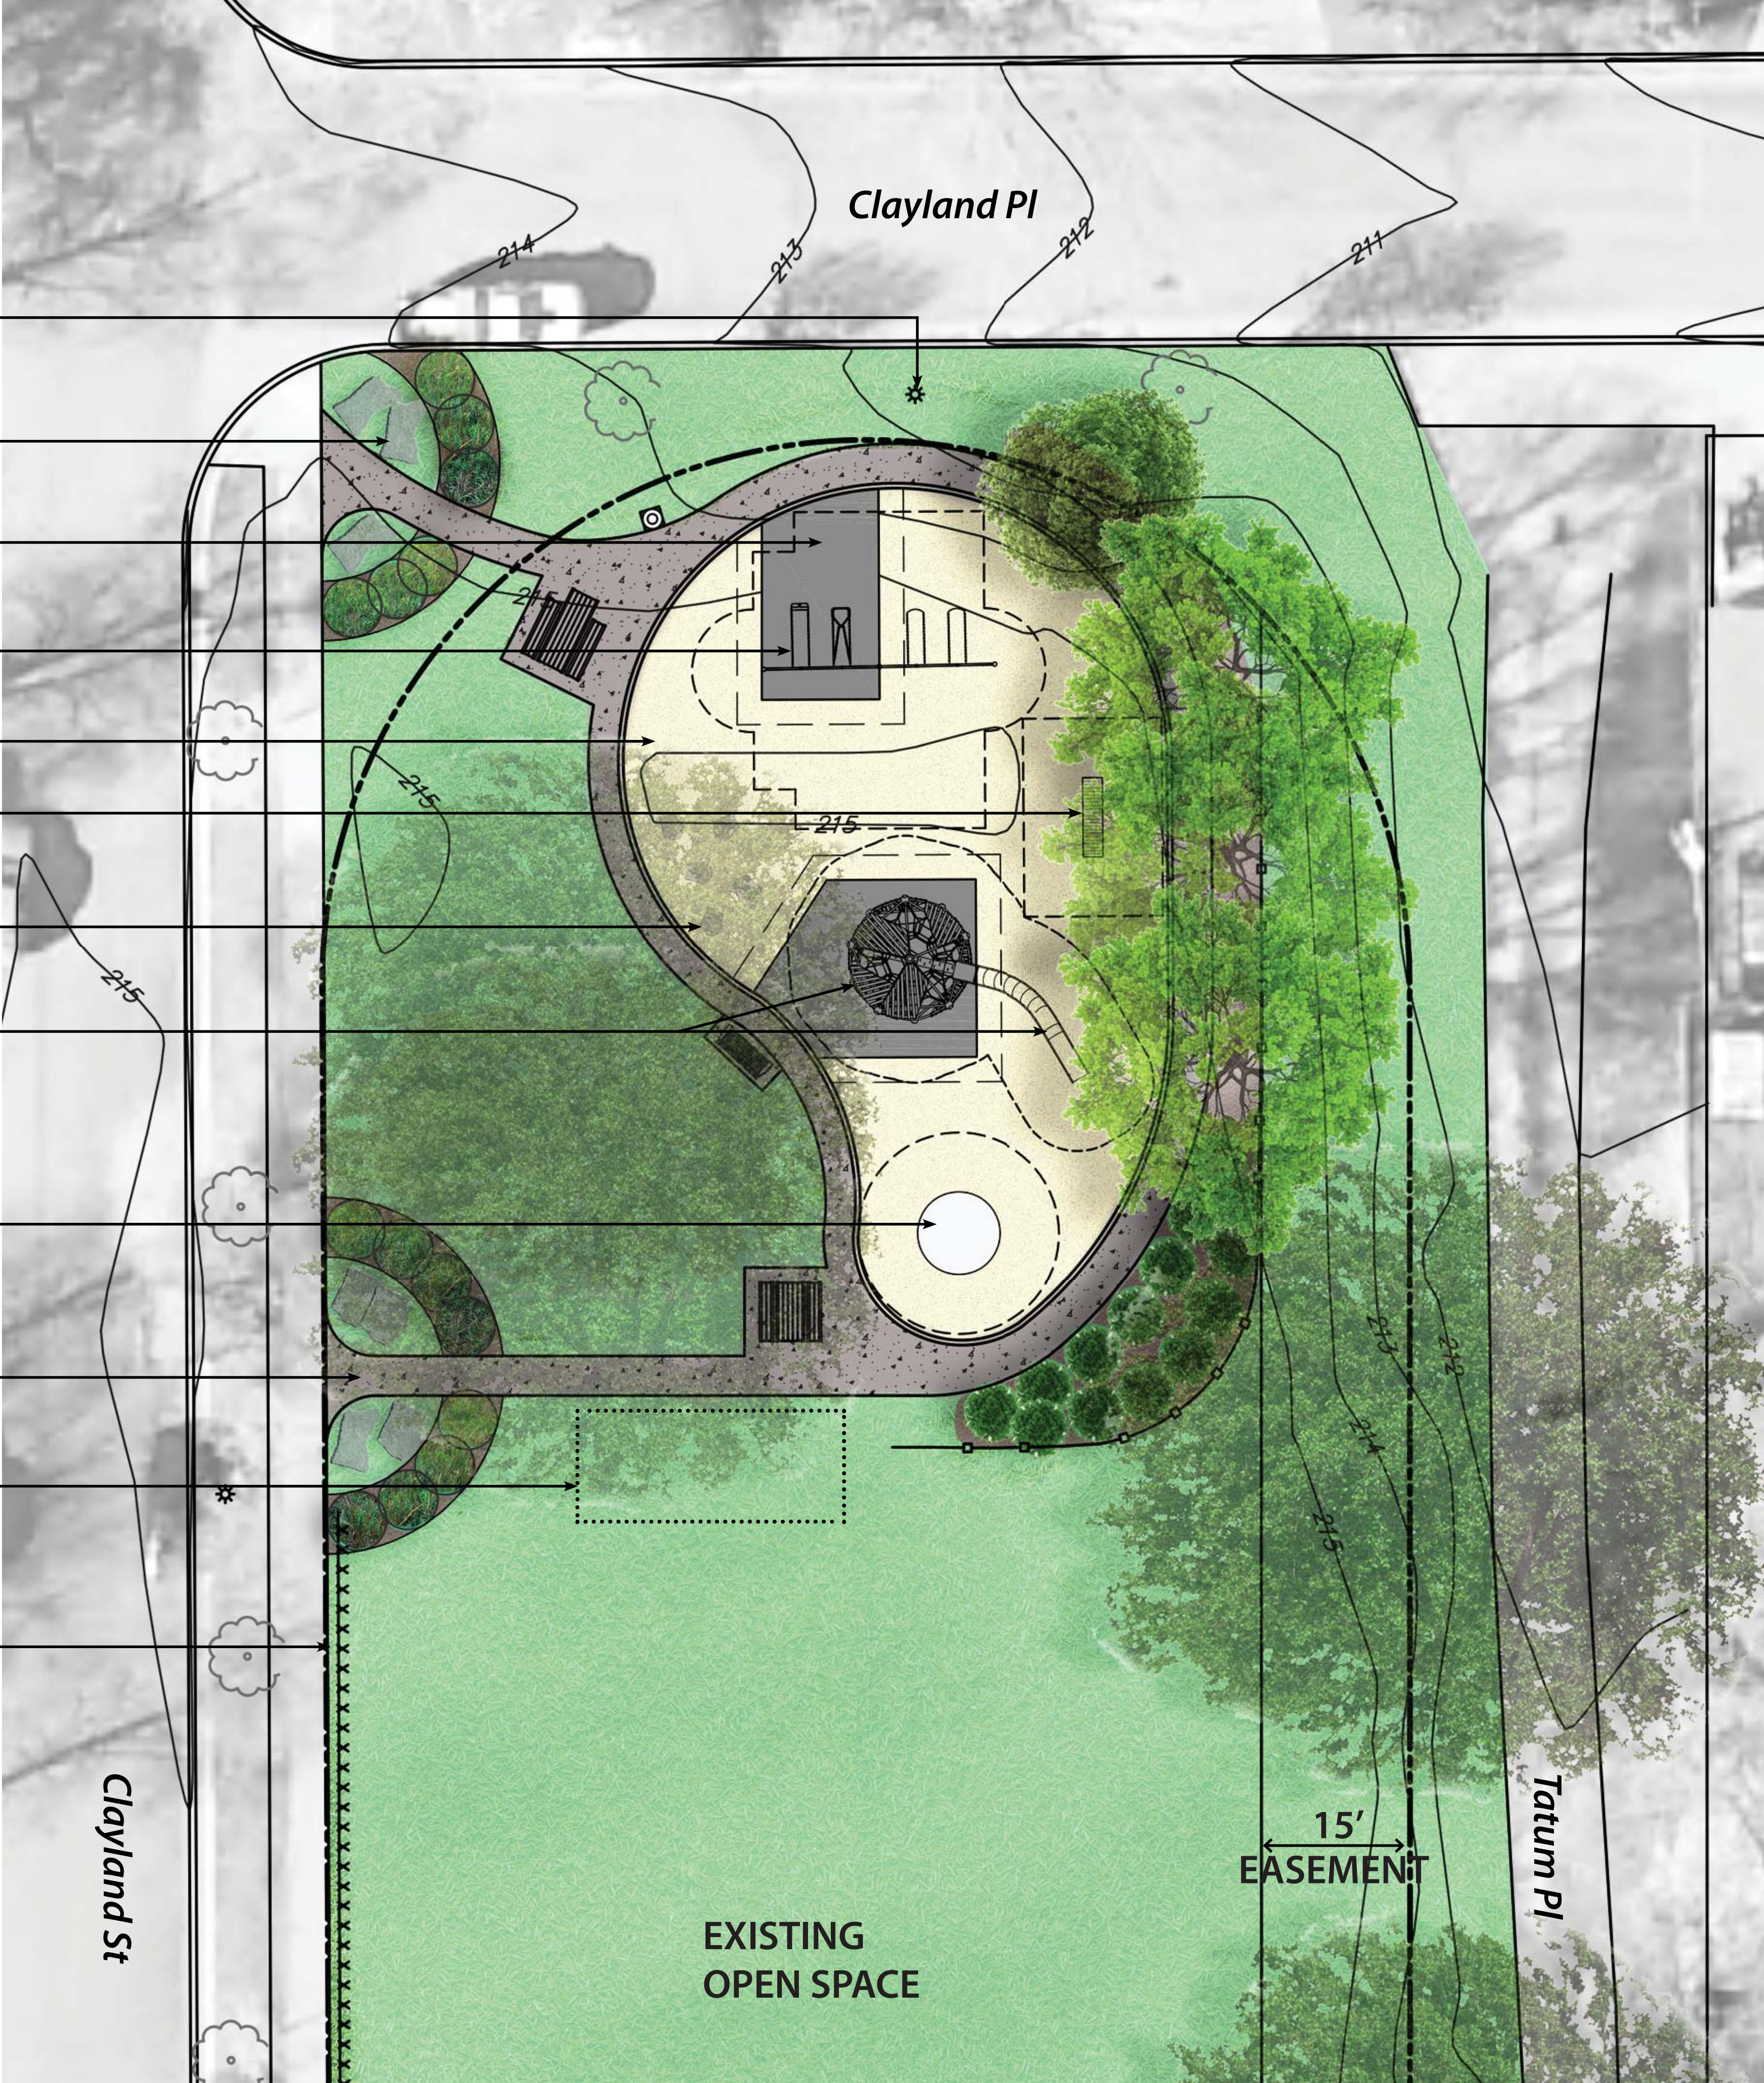

### KEY IDEAS:

- Nature Theme
- Play space orientated away from oak trees
- Path loops around play area
- Plantings define play area
- Maintain open space

### PLANT PALETTE

scotch pine

northern pin oak

sem false spirea

'blue' little blue stem

- EXISTING STREET LIGHT
- LARGE BOULDERS
- RUBBER SURFACING
- SWING SET
- SAND
- TRADITIONAL MONKEY BAR
- SAND PLAY W/ROCKS
- WHIMSICAL HOUSE W/SLIDE
- MERRY-GO-ROUND
- POETRY OPTION  
-Poetry along pathway
- SEAT WALL OPTION  
-Location for seat wall
- FENCE ART OPTION

**PLAY ELEMENTS**

merry-go-round

traditional monkey bar

whimsical-house w/slide

swing set

**ORNAMENTAL FENCE**

sand play

**MAY PARK RENOVATION: FINAL CONCEPT ENLARGEMENT**