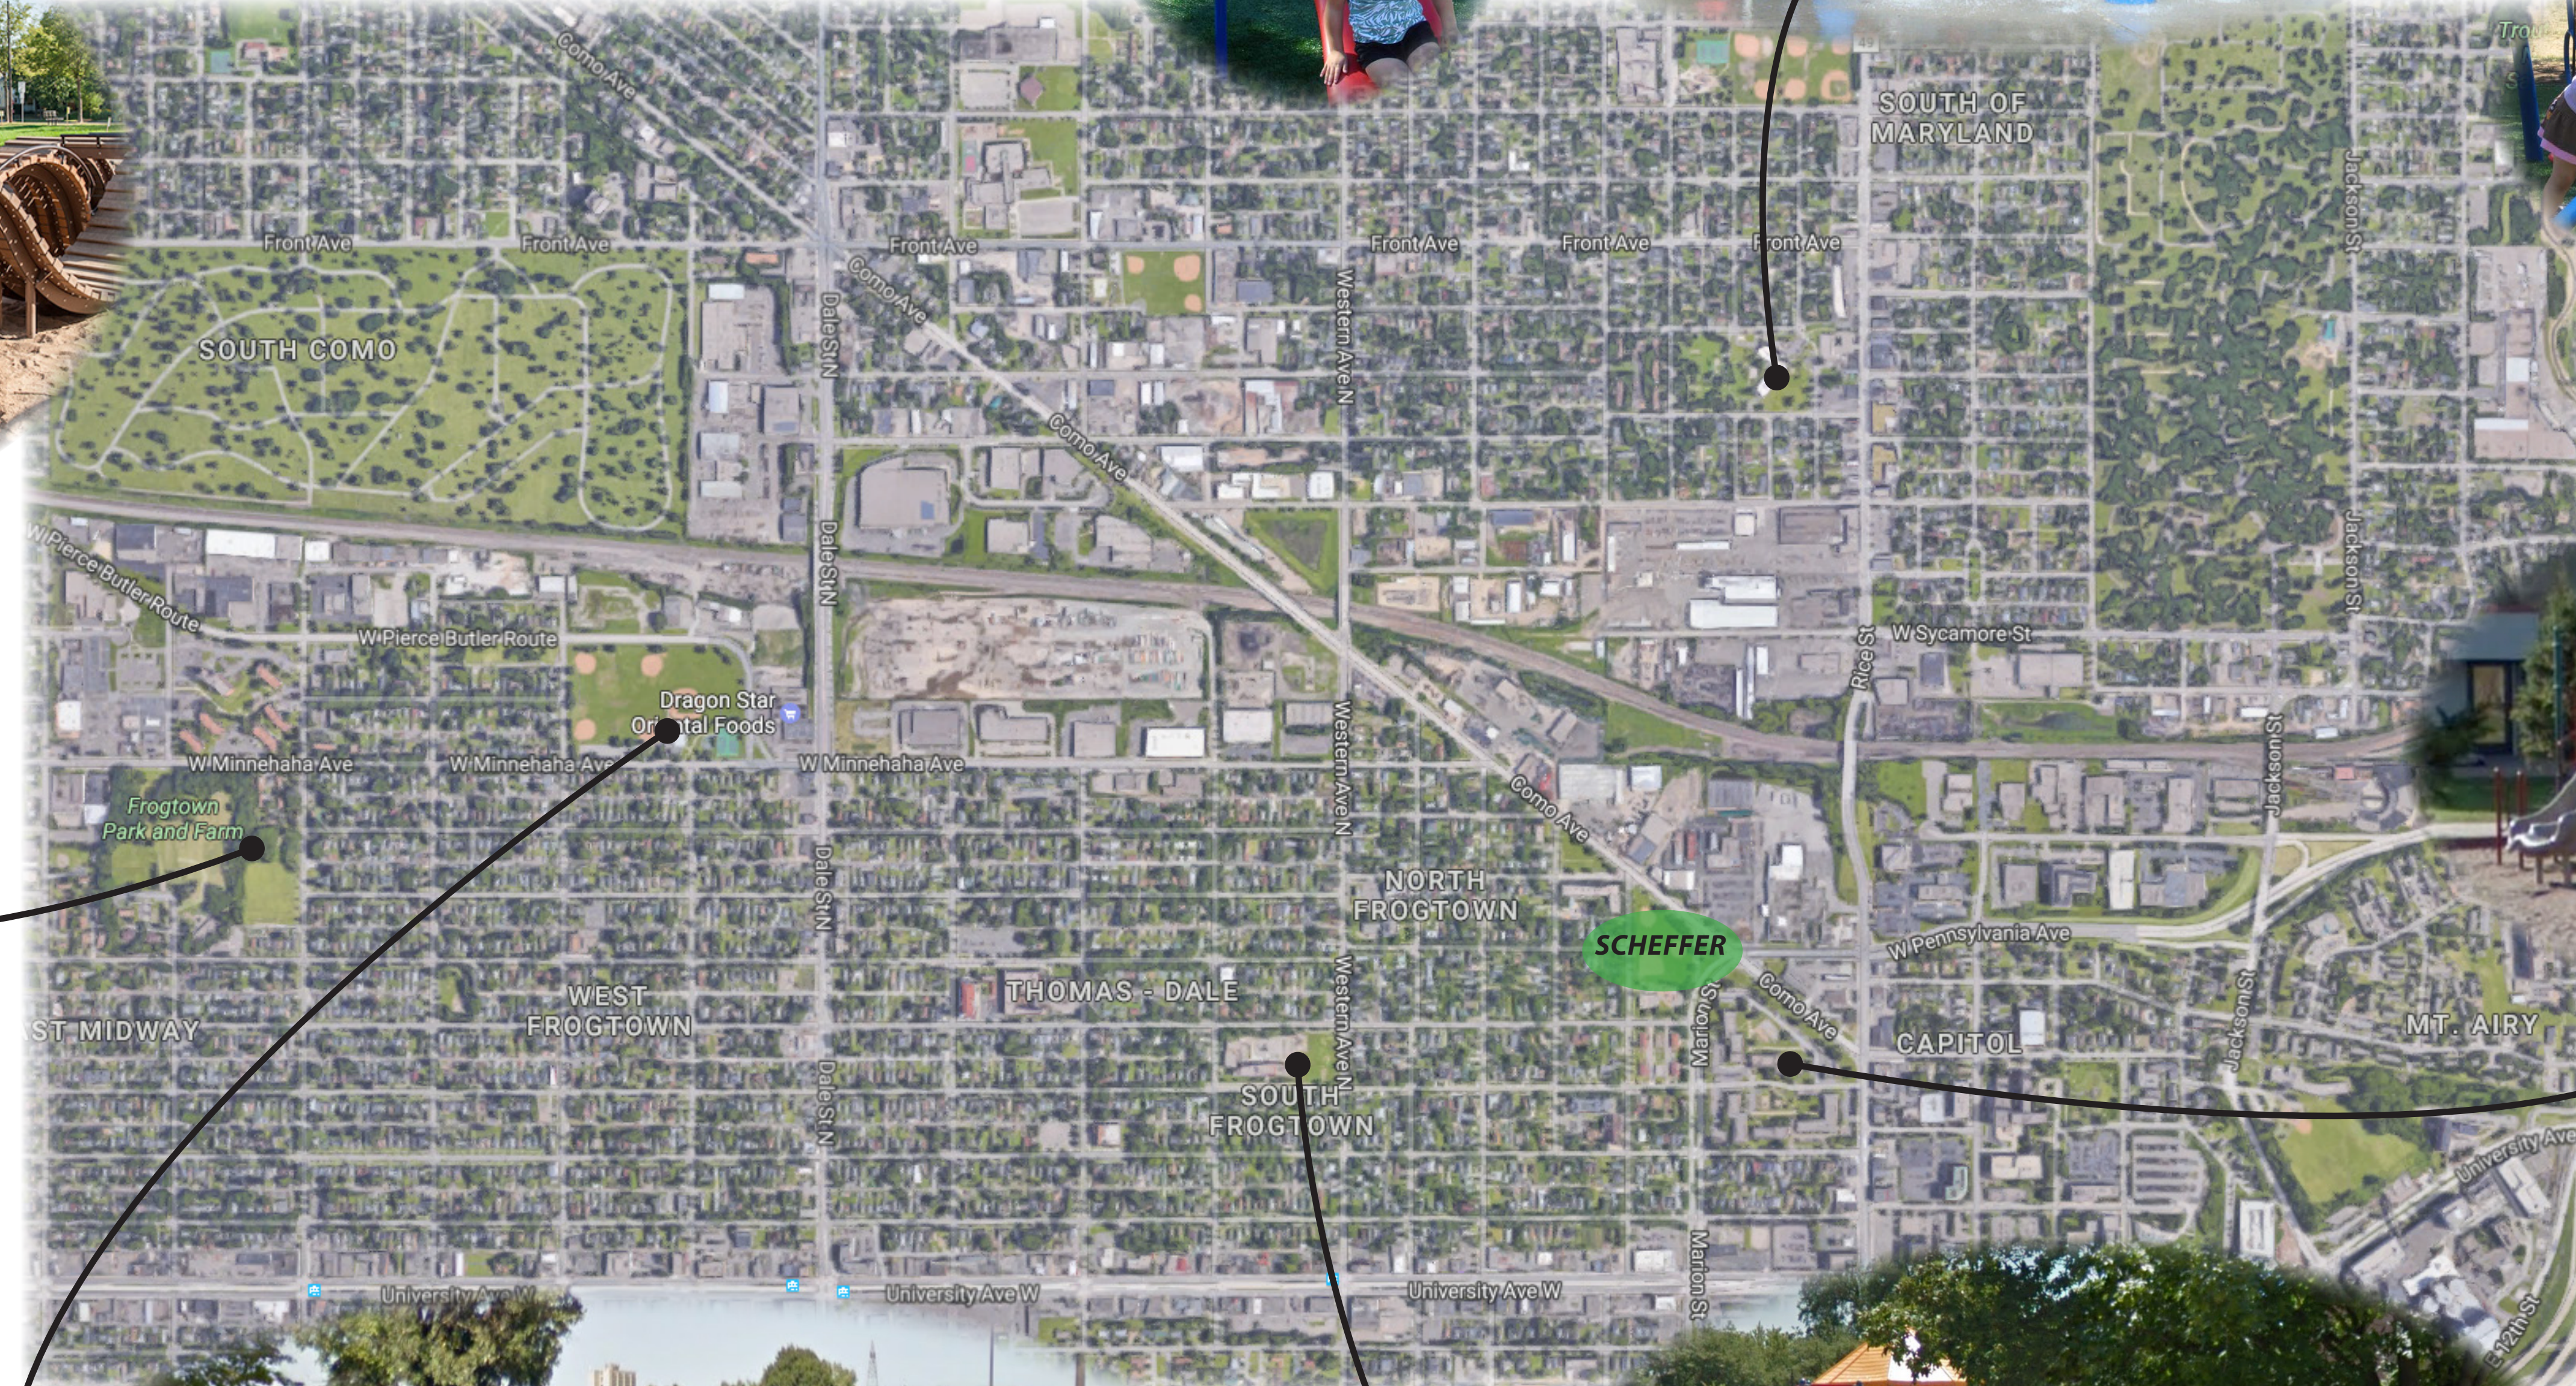

# PLAY AREAS IN THE NEIGHBORHOOD

LEWIS PARK PLAY AREA AND SPLASH PAD

FROGTOWN NATURE PLAY AREA

RIVERTOWN COMMONS PLAY AREA

WEST MINNEHAHA REC CENTER PLAY AREA

JACKSON ELEMENTARY SCHOOL