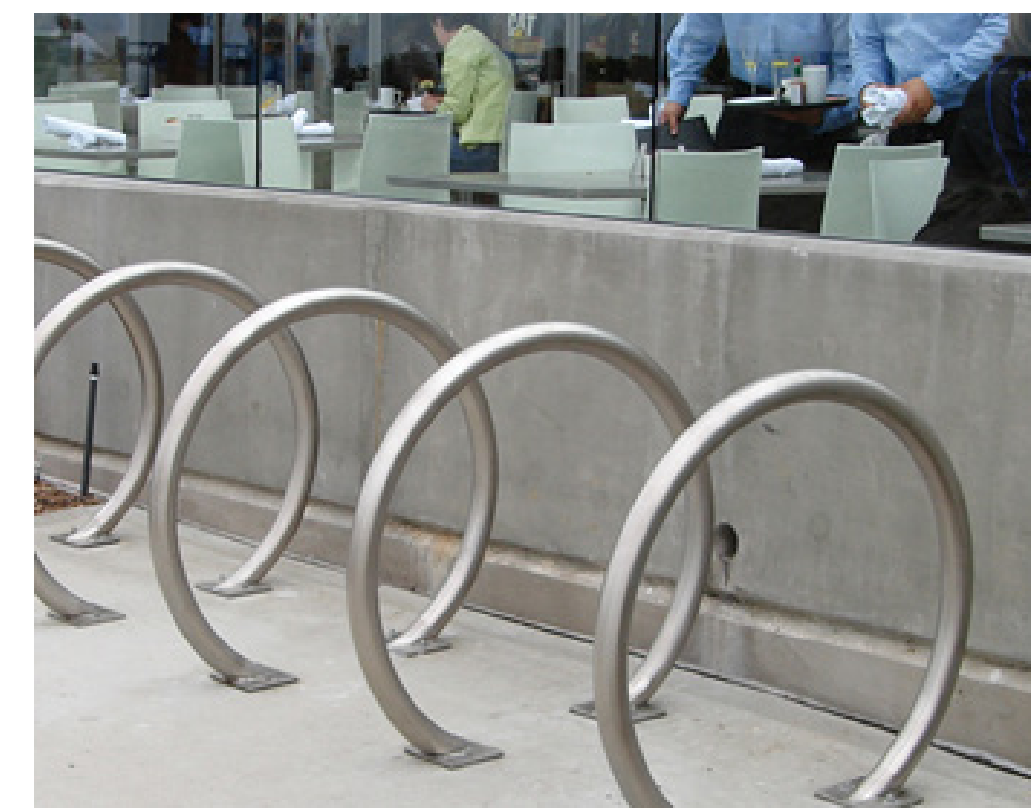

# SCHEFFER COMMUNITY CENTER

MODERN

PLAYFUL

BENCHES

BIKE RACK

PICNIC TABLE

TRASH RECEPTACLE