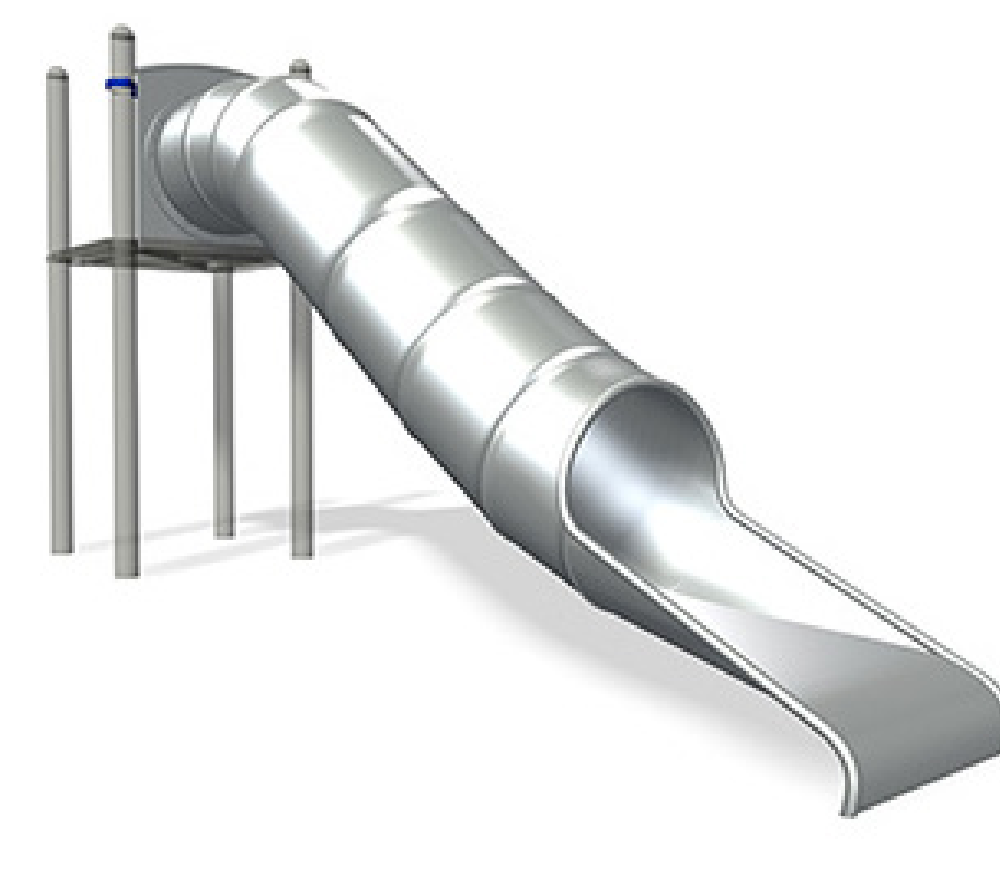

# PLAY SYSTEMS

SCULPTURAL CLIMBING

MODERN WITH TRADITIONAL ELEMENTS

THEMED

# PLAY COMPONENTS 5 - 12 YEARS OLD

ZIP LINES / SLIDES

SPINNING

SWINGS/ROCKING

CLIMBING