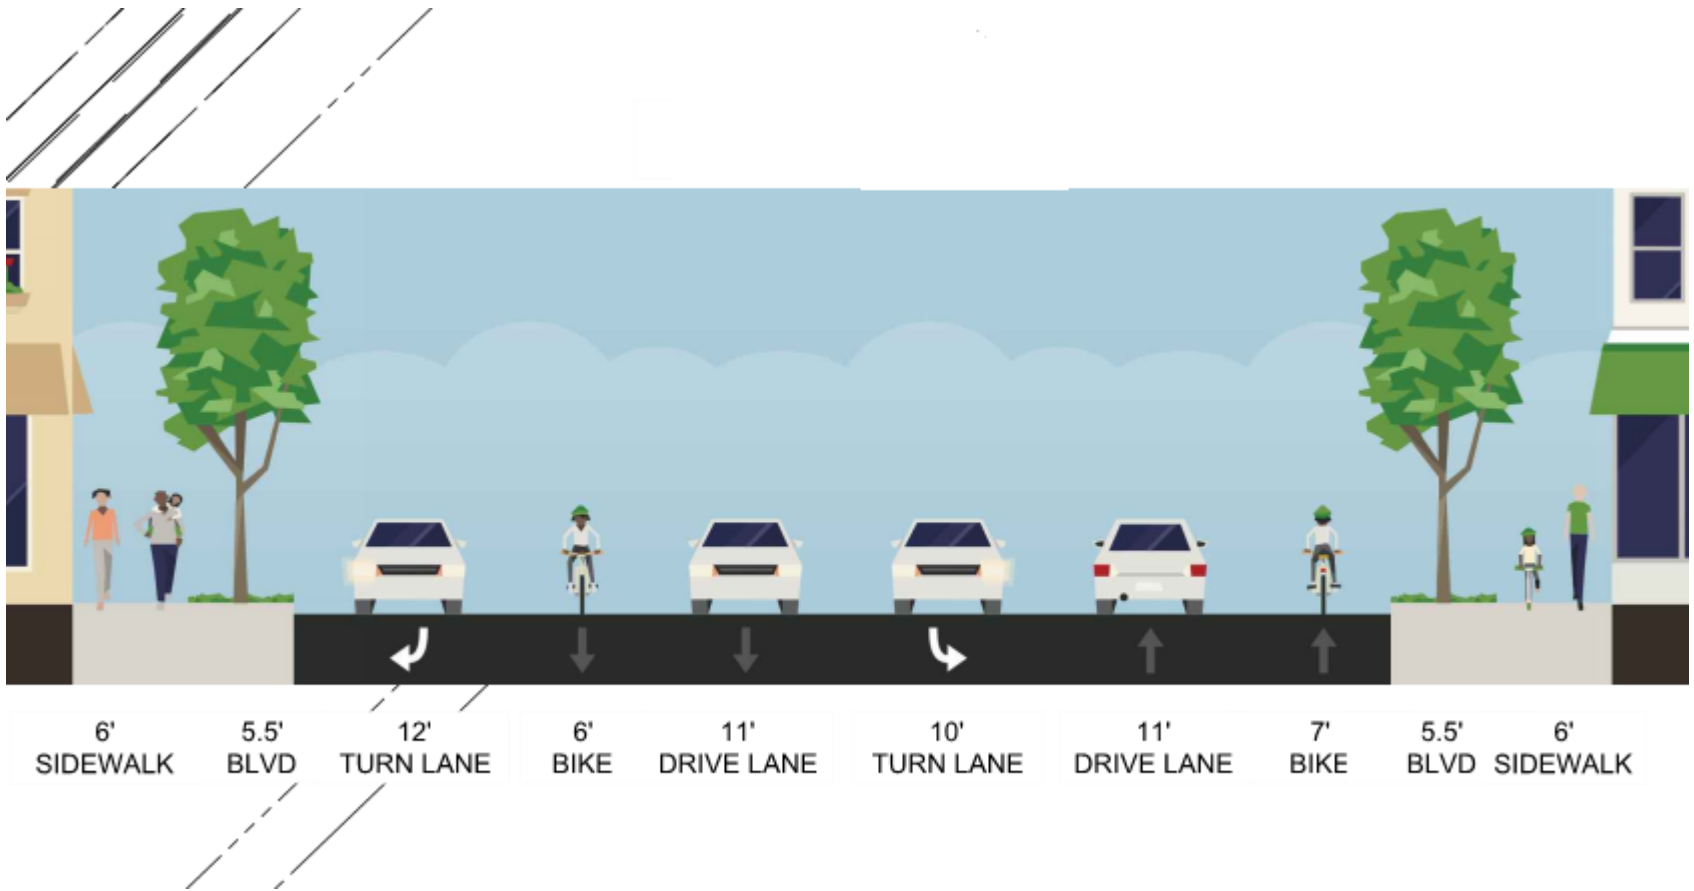

Lexington Parkway Realignment

Project Manager Nick Fischer

Skewed 5 Legged Intersection

Lexington Intersection

Old Lexington Cul-De-Sac

Adrian Street

Lexington Phase 2