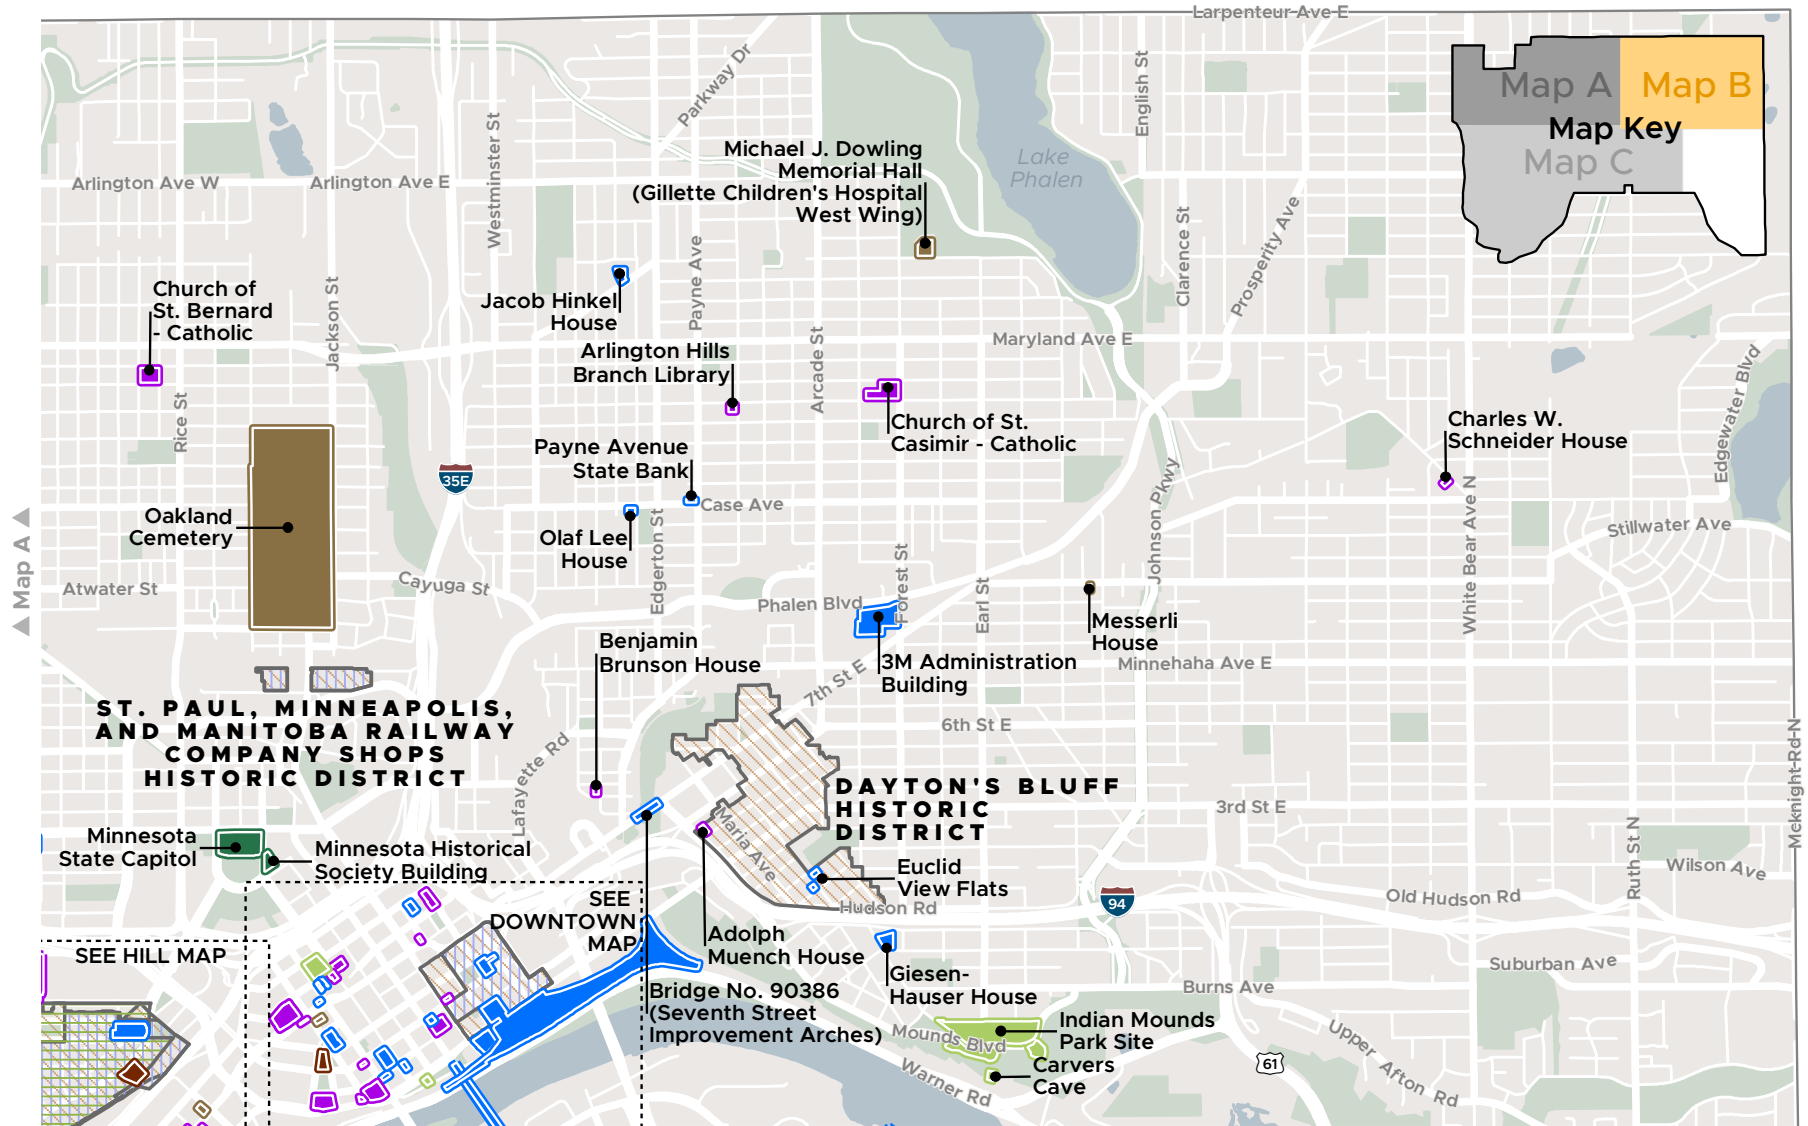

Appendix A

Maps of Historic Districts and Sites

Figure HP-1: Map A - Northwest Saint Paul199

Figure HP-2: Map B - Northeast Saint Paul.....200

Figure HP-3: Map C - Southwest Saint Paul.....201

Figure HP-4: Downtown Map202

Figure HP-5: Hill Area Map203

Map HP-1: Historic Districts and Sites - Map A - Northwest Saint Paul

Historic Districts

- Local
- State
- National

Historic Sites

- Locally Listed
- State Listed
- Nationally Listed
- Locally and State Listed
- Locally and Nationally Listed
- State and Nationally Listed
- Local, State, and Nationally Listed

Source: City of Saint Paul

Map HP-2: Historic Districts and Sites - Map B - Northeast Saint Paul

Historic Districts

- Local
- State
- National

Historic Sites

- Locally Listed
- State Listed
- Nationally Listed

- Locally and State Listed
- Locally and Nationally Listed
- State and Nationally Listed
- Local, State, and Nationally Listed

This map is intended to be used for reference and illustrative purposes only. Information found on this map is believed accurate as of July 2018.