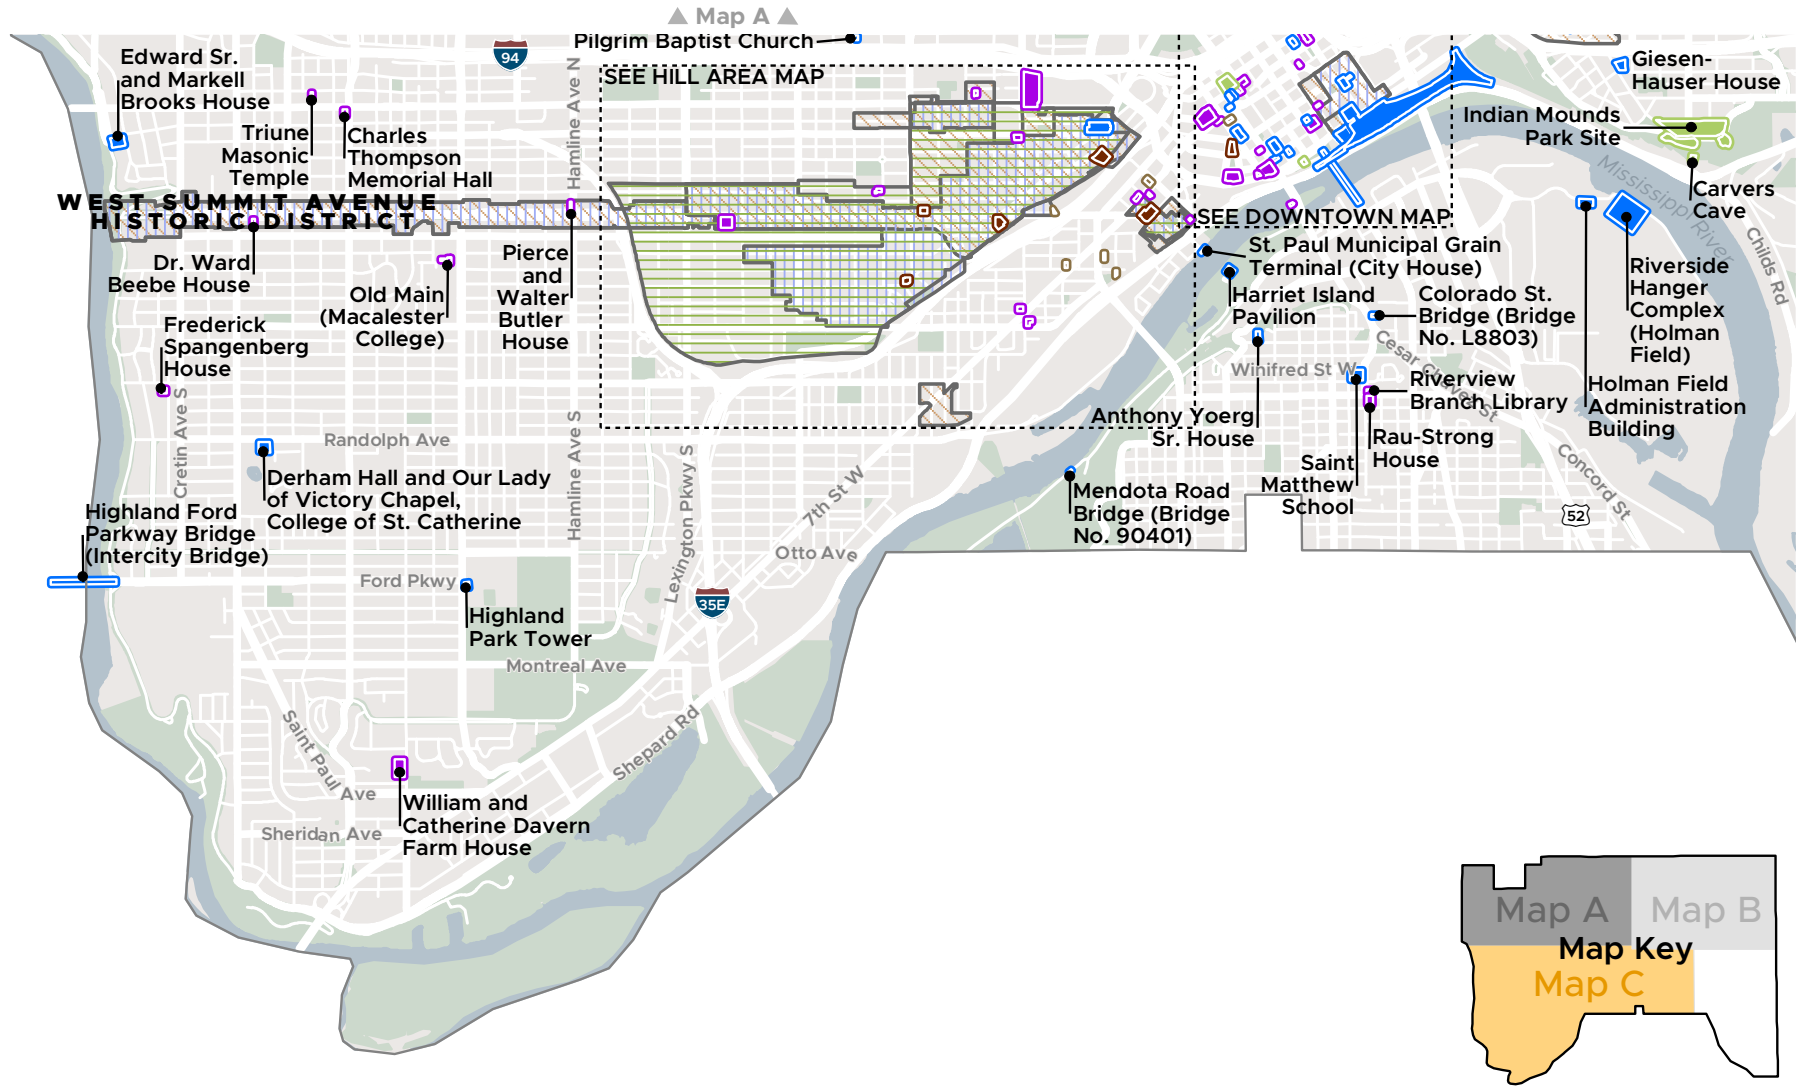

Source: City of Saint Paul

Map HP-2: Historic Districts and Sites - Map B - Northeast Saint Paul

Historic Districts

- Local
- State
- National

Historic Sites

- Locally Listed
- State Listed
- Nationally Listed

- Locally and State Listed
- Locally and Nationally Listed
- State and Nationally Listed
- Local, State, and Nationally Listed

This map is intended to be used for reference and illustrative purposes only. Information found on this map is believed accurate as of July 2018.

Source: City of Saint Paul

Map HP-3: Historic Districts and Sites - Map C - Southwest Saint Paul

Historic Districts

- Local
- State
- National

Historic Sites

- Locally Listed
- State Listed
- Nationally Listed