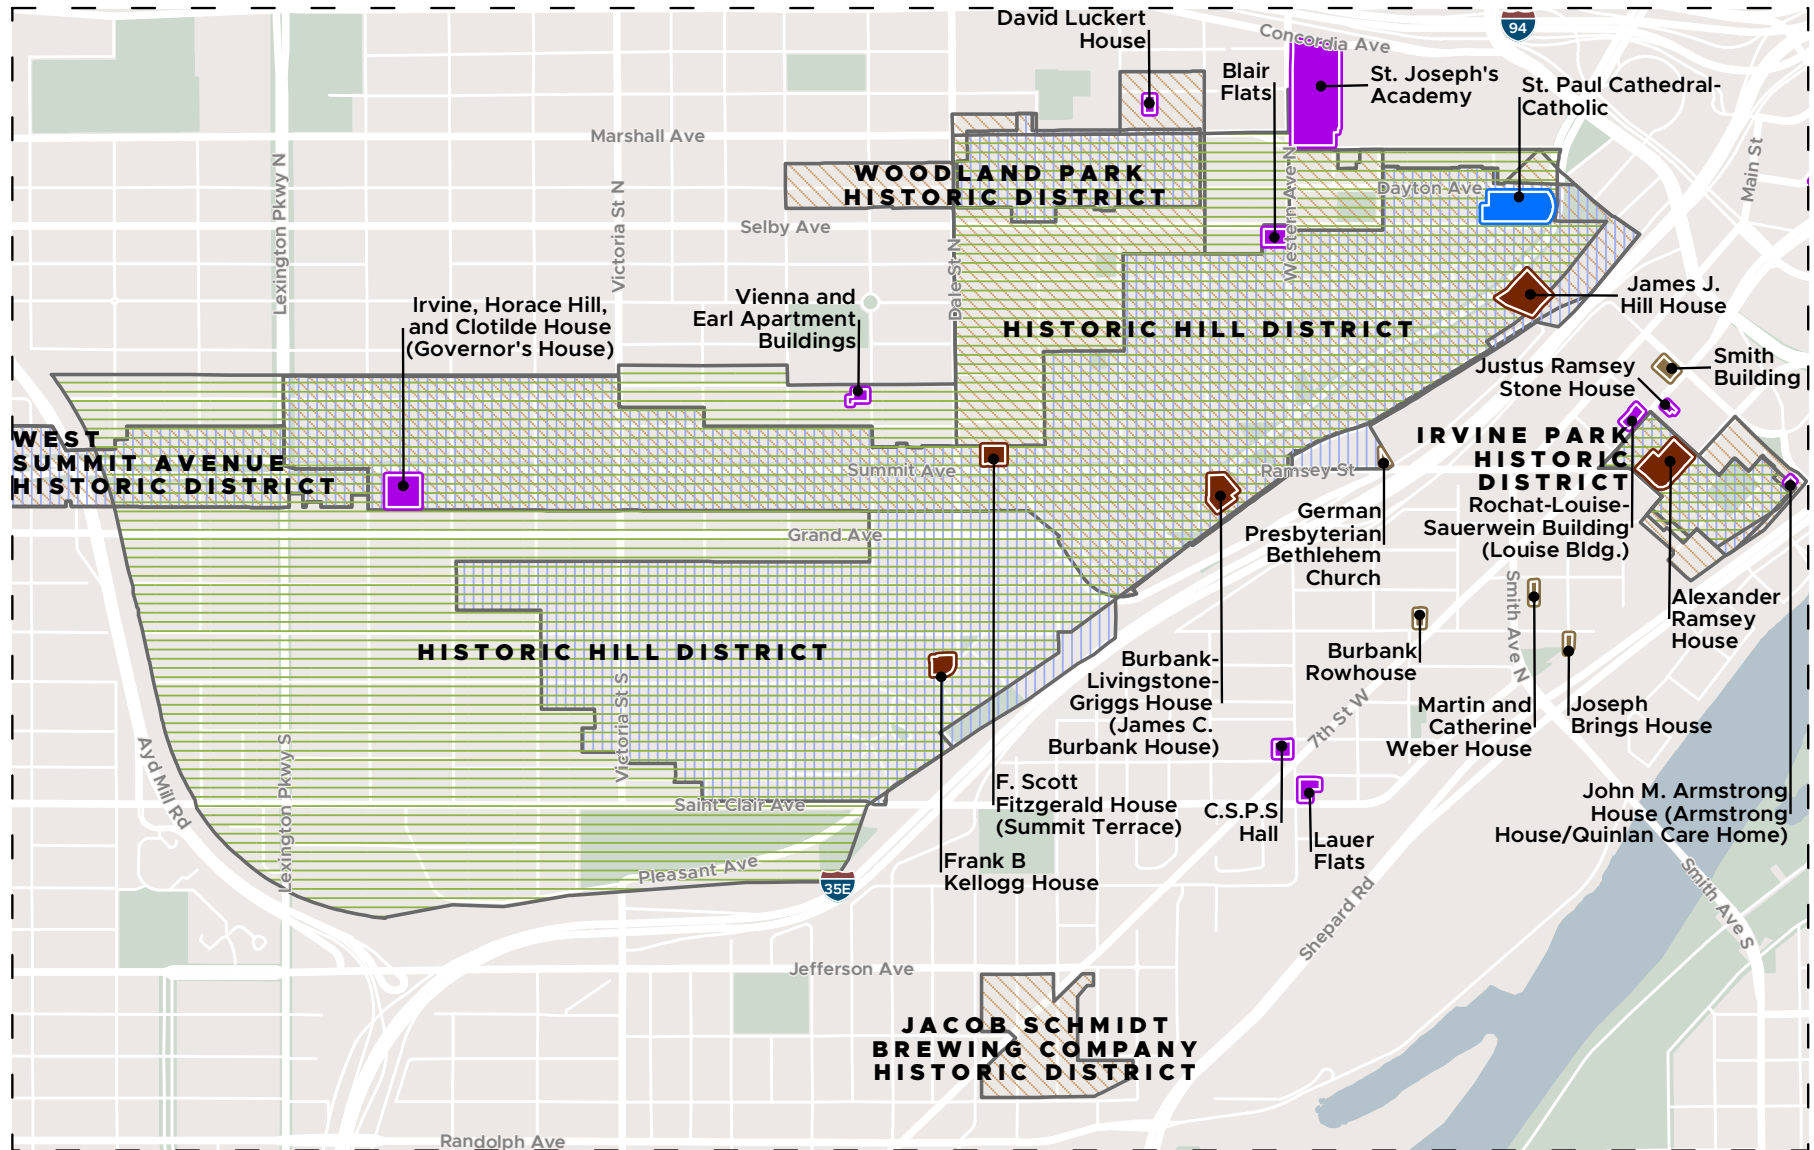

- Locally and State Listed
- Locally and Nationally Listed
- State and Nationally Listed
- Local, State, and Nationally Listed

This map is intended to be used for reference and illustrative purposes only. Information found on this map is believed accurate as of July 2018.

Source: City of Saint Paul

Map HP-4: Historic Districts and Sites - Downtown Map

Historic Districts

- Local
- State
- National

Historic Sites

- Locally Listed
- State Listed
- Nationally Listed

- Locally and State Listed
- Locally and Nationally Listed
- State and Nationally Listed
- Local, State, and Nationally Listed

This map is intended to be used for reference and illustrative purposes only. Information found on this map is believed accurate as of July 2018.

Source: City of Saint Paul

Map HP-5: Historic Districts and Sites - Hill Area Map

This map is intended to be used for reference and illustrative purposes only. Information found on this map is believed accurate as of July 2018.

Source: City of Saint Paul