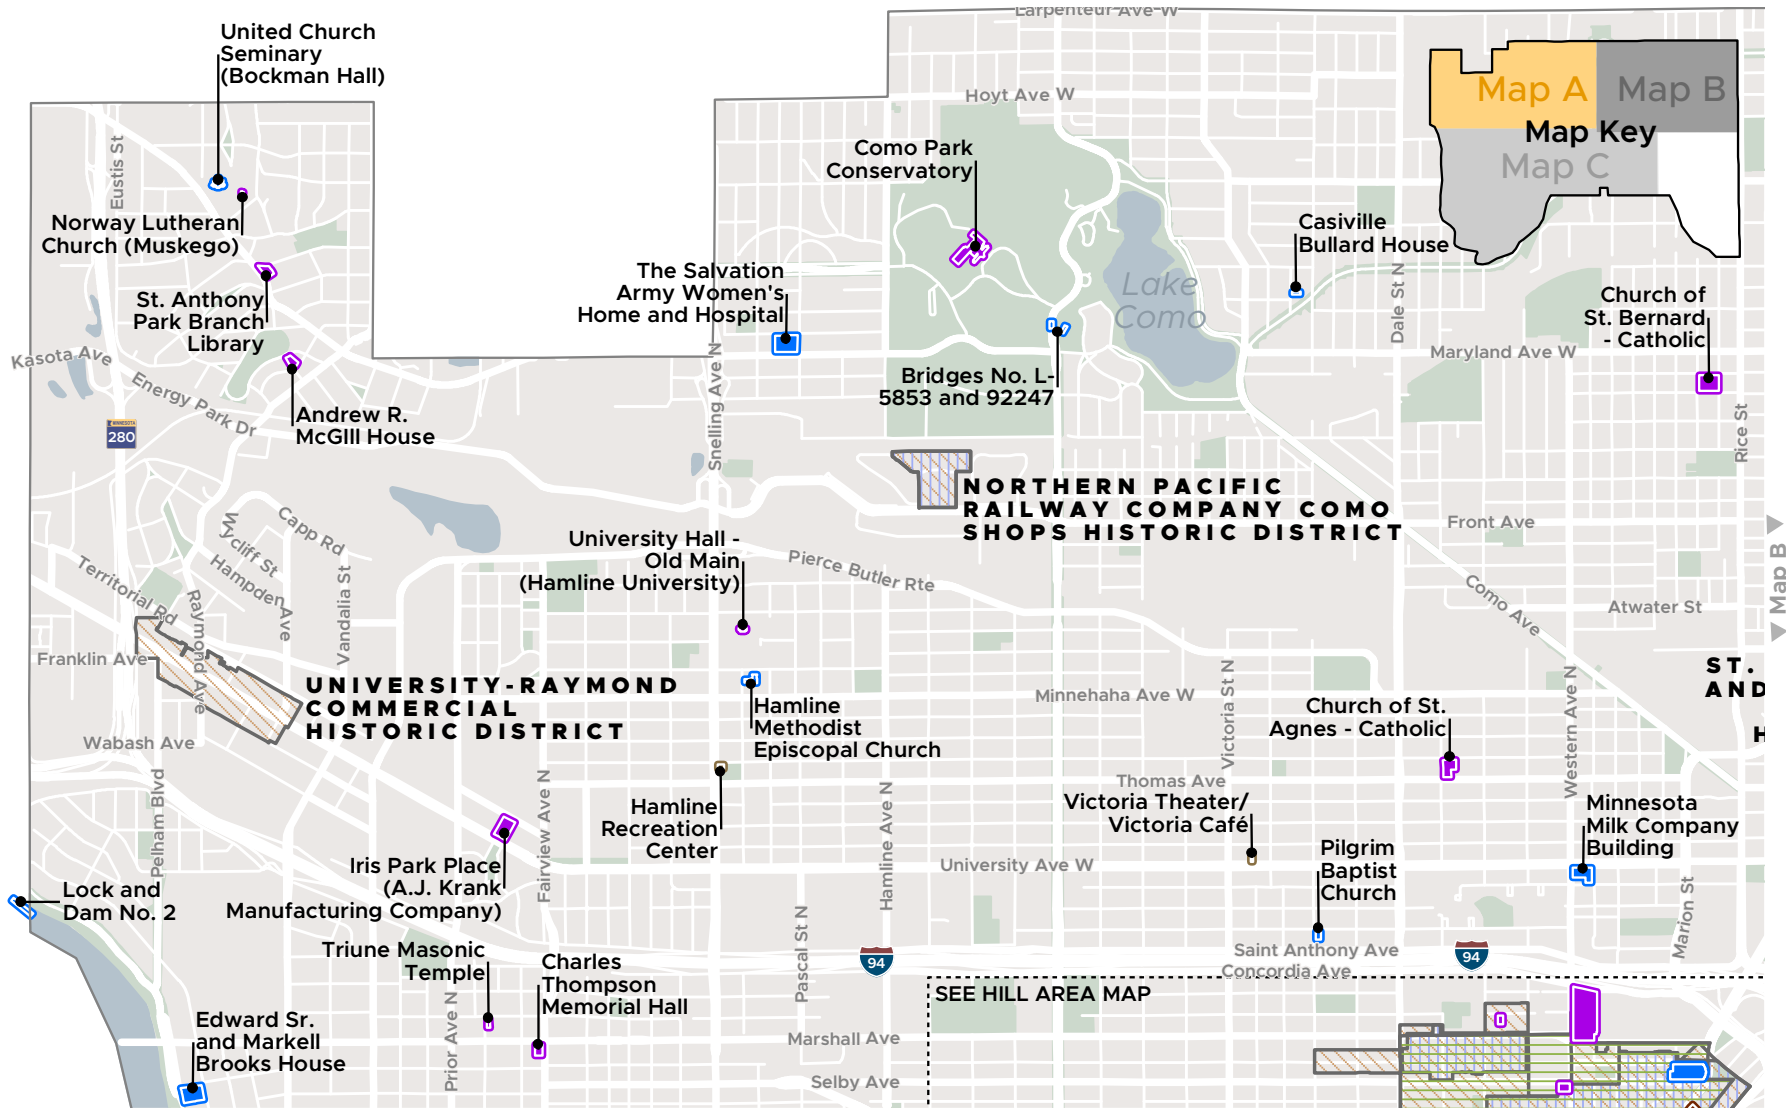

Appendix A

Maps of Historic Districts and Sites

Figure HP-1: Map A - Northwest Saint Paul199

Figure HP-2: Map B - Northeast Saint Paul.....200

Figure HP-3: Map C - Southwest Saint Paul.....201

Figure HP-4: Downtown Map202

Figure HP-5: Hill Area Map203

Map HP-1: Historic Districts and Sites - Map A - Northwest Saint Paul

Historic Districts

- Local
- State
- National

Historic Sites

- Locally Listed
- State Listed
- Nationally Listed
- Locally and State Listed
- Locally and Nationally Listed
- State and Nationally Listed
- Local, State, and Nationally Listed

Source: City of Saint Paul

Map HP-2: Historic Districts and Sites - Map B - Northeast Saint Paul

Historic Districts

- Local
- State
- National

Historic Sites

- Locally Listed
- State Listed
- Nationally Listed

This map is intended to be used for reference and illustrative purposes only. Information found on this map is believed accurate as of July 2018.

Source: City of Saint Paul

Map HP-5: Historic Districts and Sites - Hill Area Map