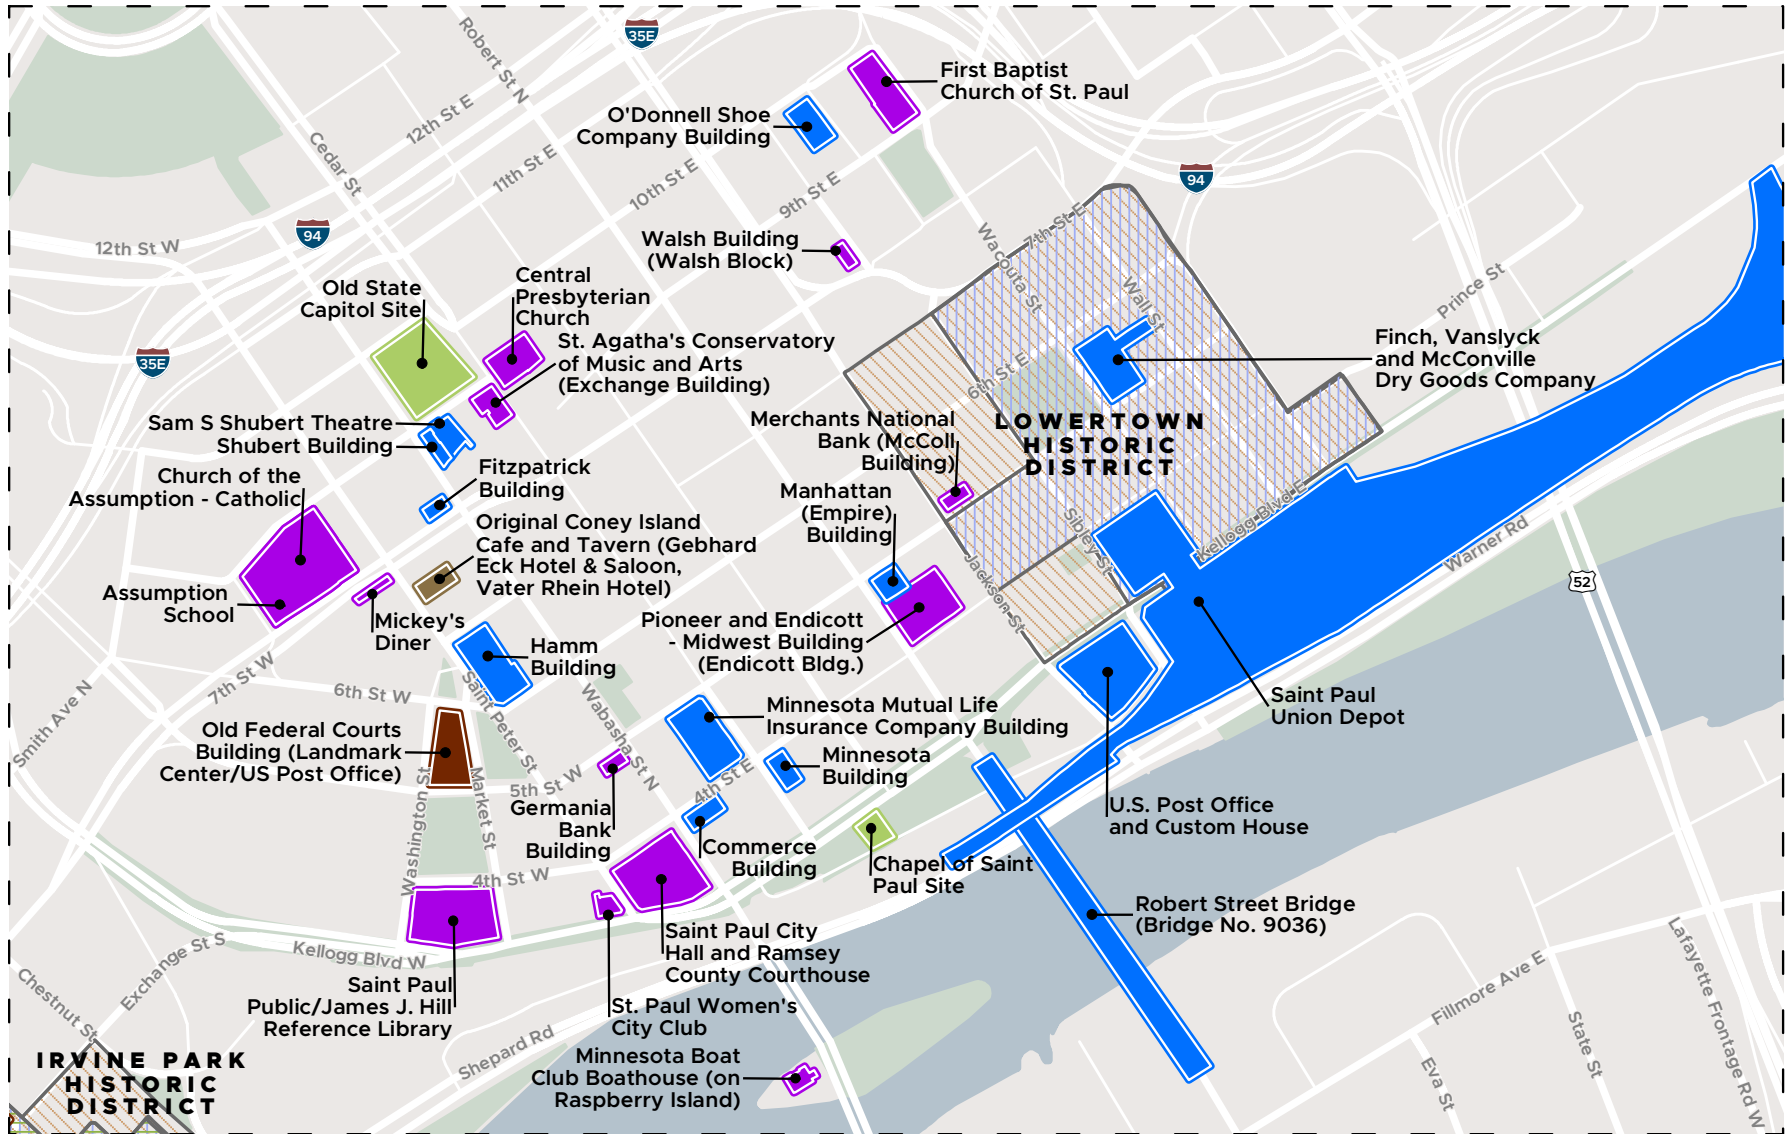

Map HP-4: Historic Districts and Sites - Downtown Map

Historic Districts

- Local
- State
- National

Historic Sites

- Locally Listed
- State Listed
- Nationally Listed

- Locally and State Listed
- Locally and Nationally Listed
- State and Nationally Listed
- Local, State, and Nationally Listed

This map is intended to be used for reference and illustrative purposes only. Information found on this map is believed accurate as of July 2018.

Source: City of Saint Paul