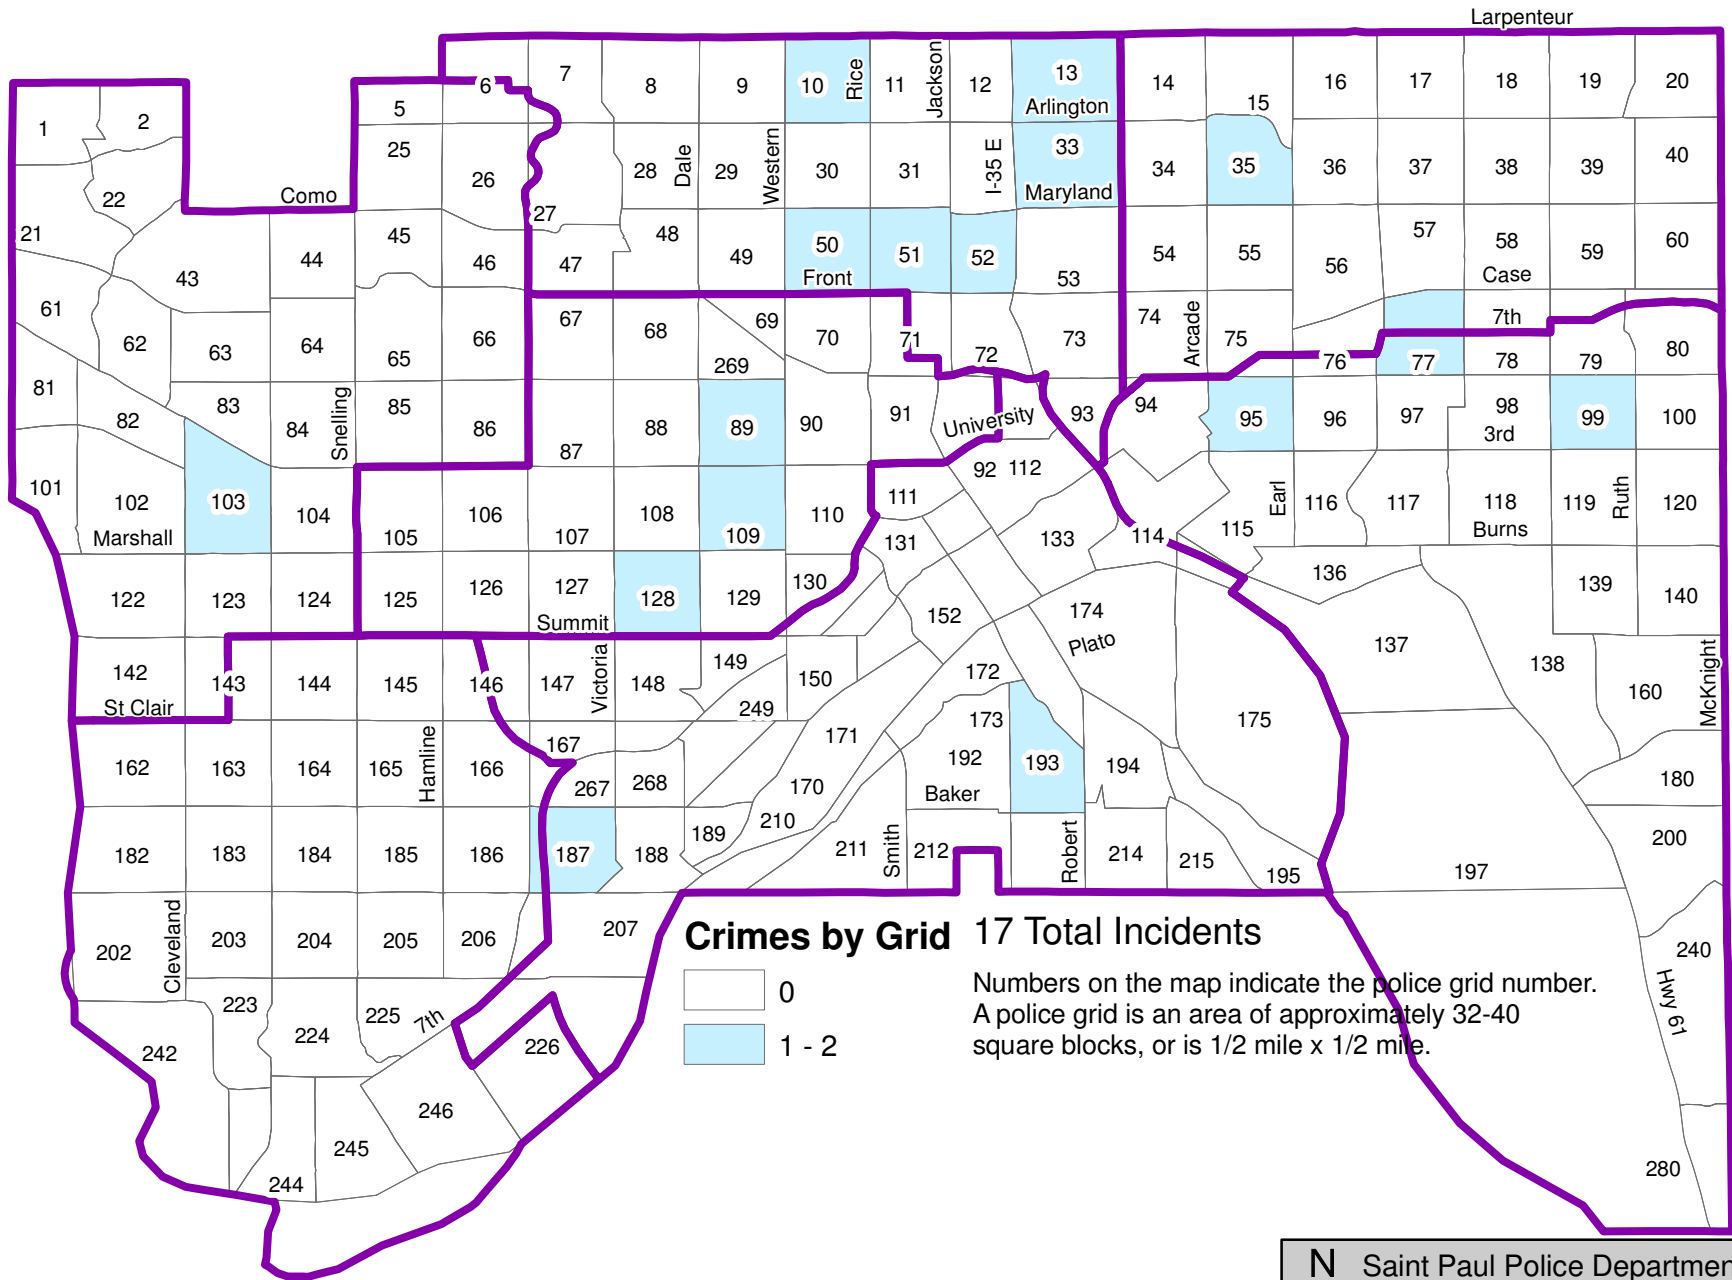

# City of Saint Paul - Part 1: January 2018

# City of Saint Paul - Aggravated Assault: January 2018

**Crimes by Grid 54 Total Incidents**

- 0
- 1 - 2
- 3

Numbers on the map indicate the police grid number. A police grid is an area of approximately 32-40 square blocks, or is 1/2 mile x 1/2 mile.

# City of Saint Paul - Rape: January 2018