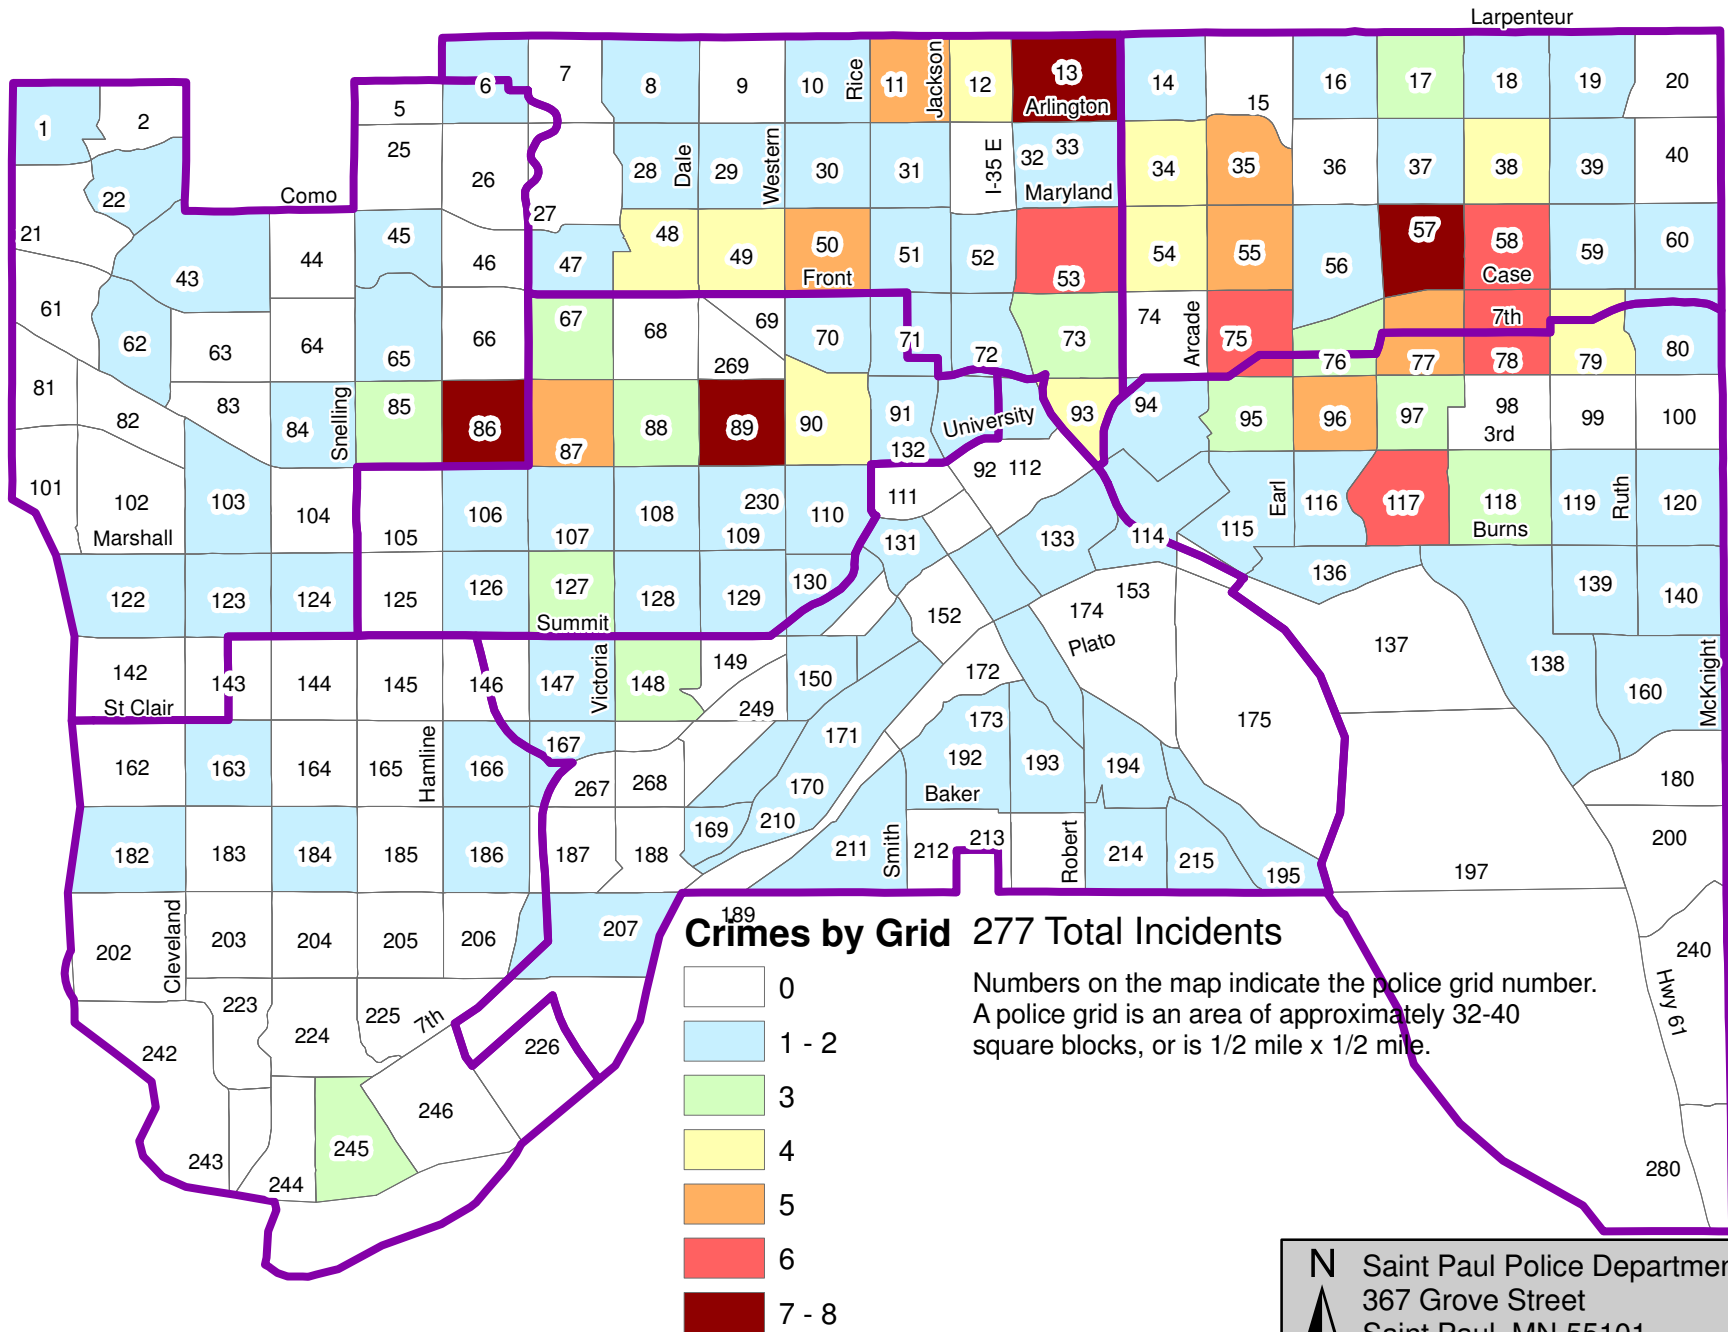

City of Saint Paul - Auto Theft: January 2018