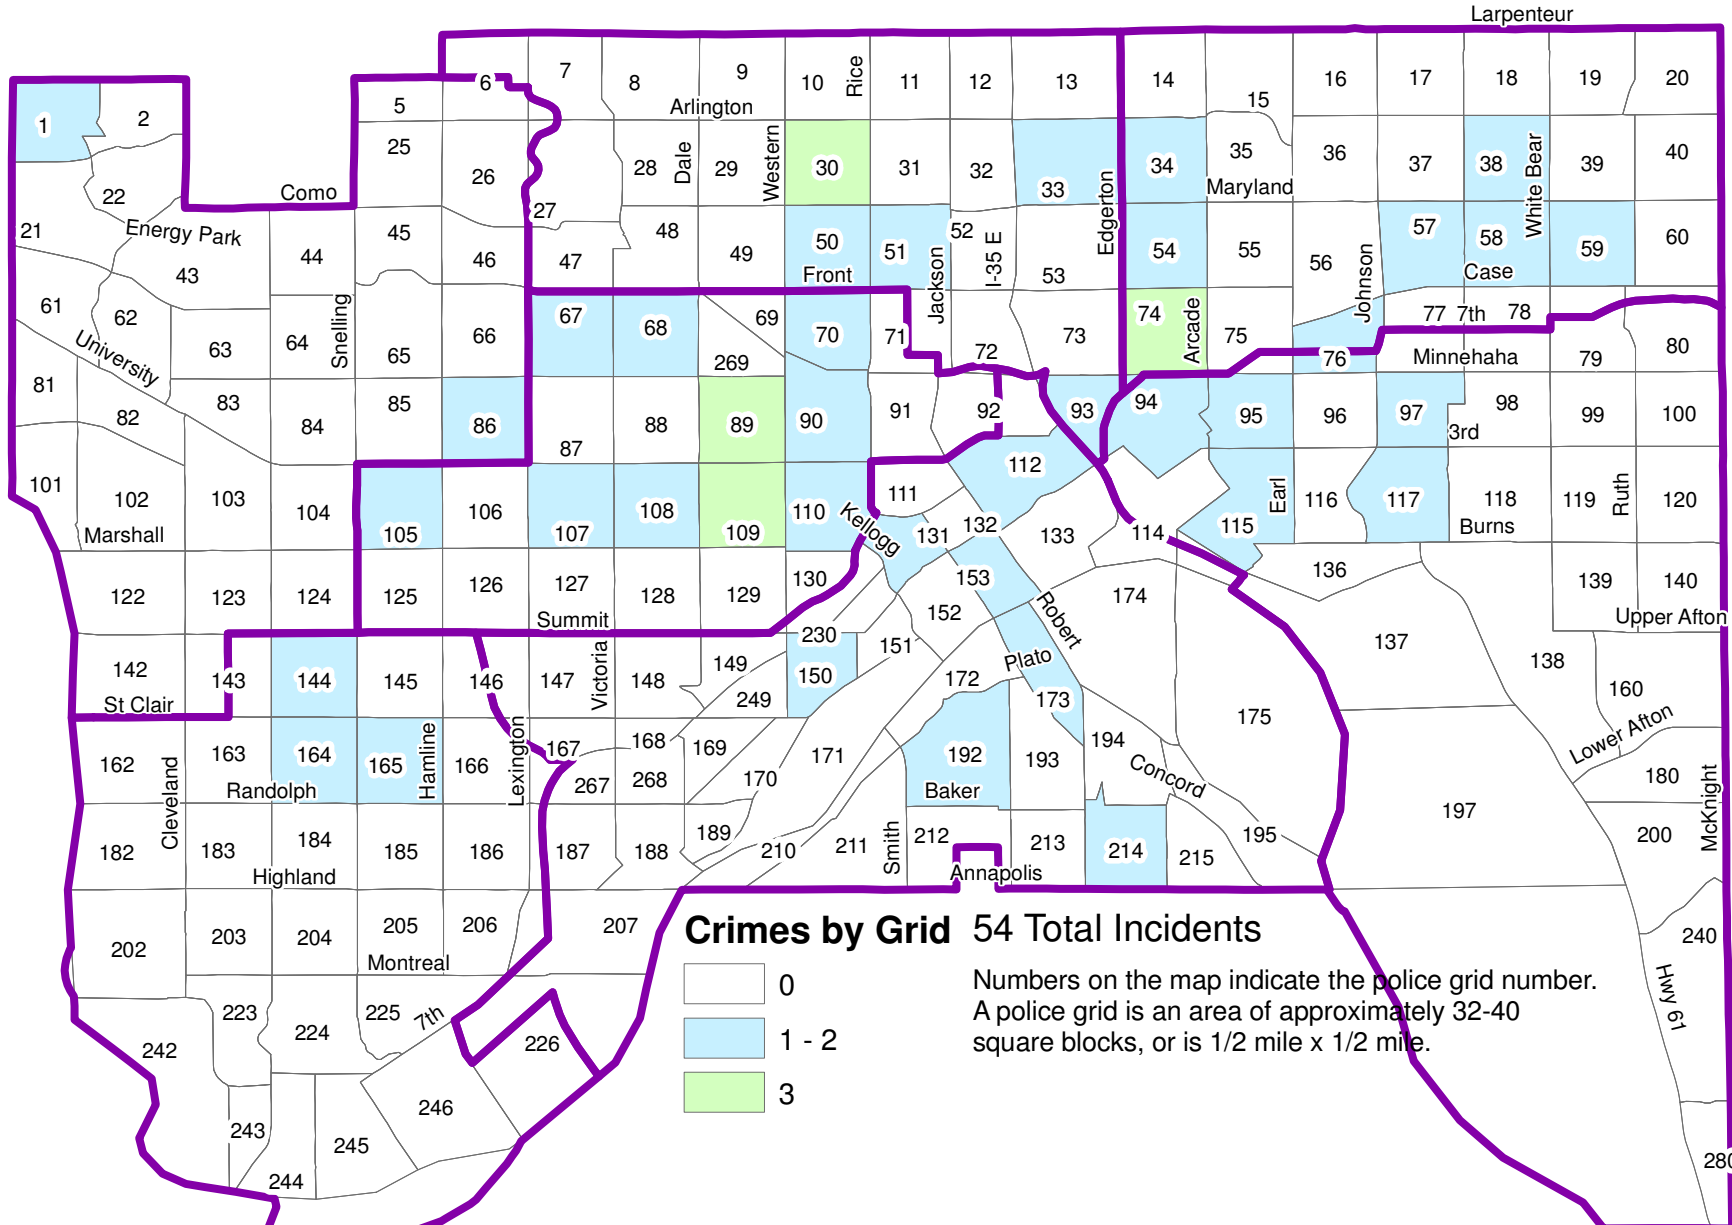

# City of Saint Paul - Part 1: January 2018

# City of Saint Paul - Aggravated Assault: January 2018

**Crimes by Grid 54 Total Incidents**

- 0
- 1 - 2
- 3

Numbers on the map indicate the police grid number. A police grid is an area of approximately 32-40 square blocks, or is 1/2 mile x 1/2 mile.

# City of Saint Paul - Rape: January 2018

# City of Saint Paul - Theft: December 2018