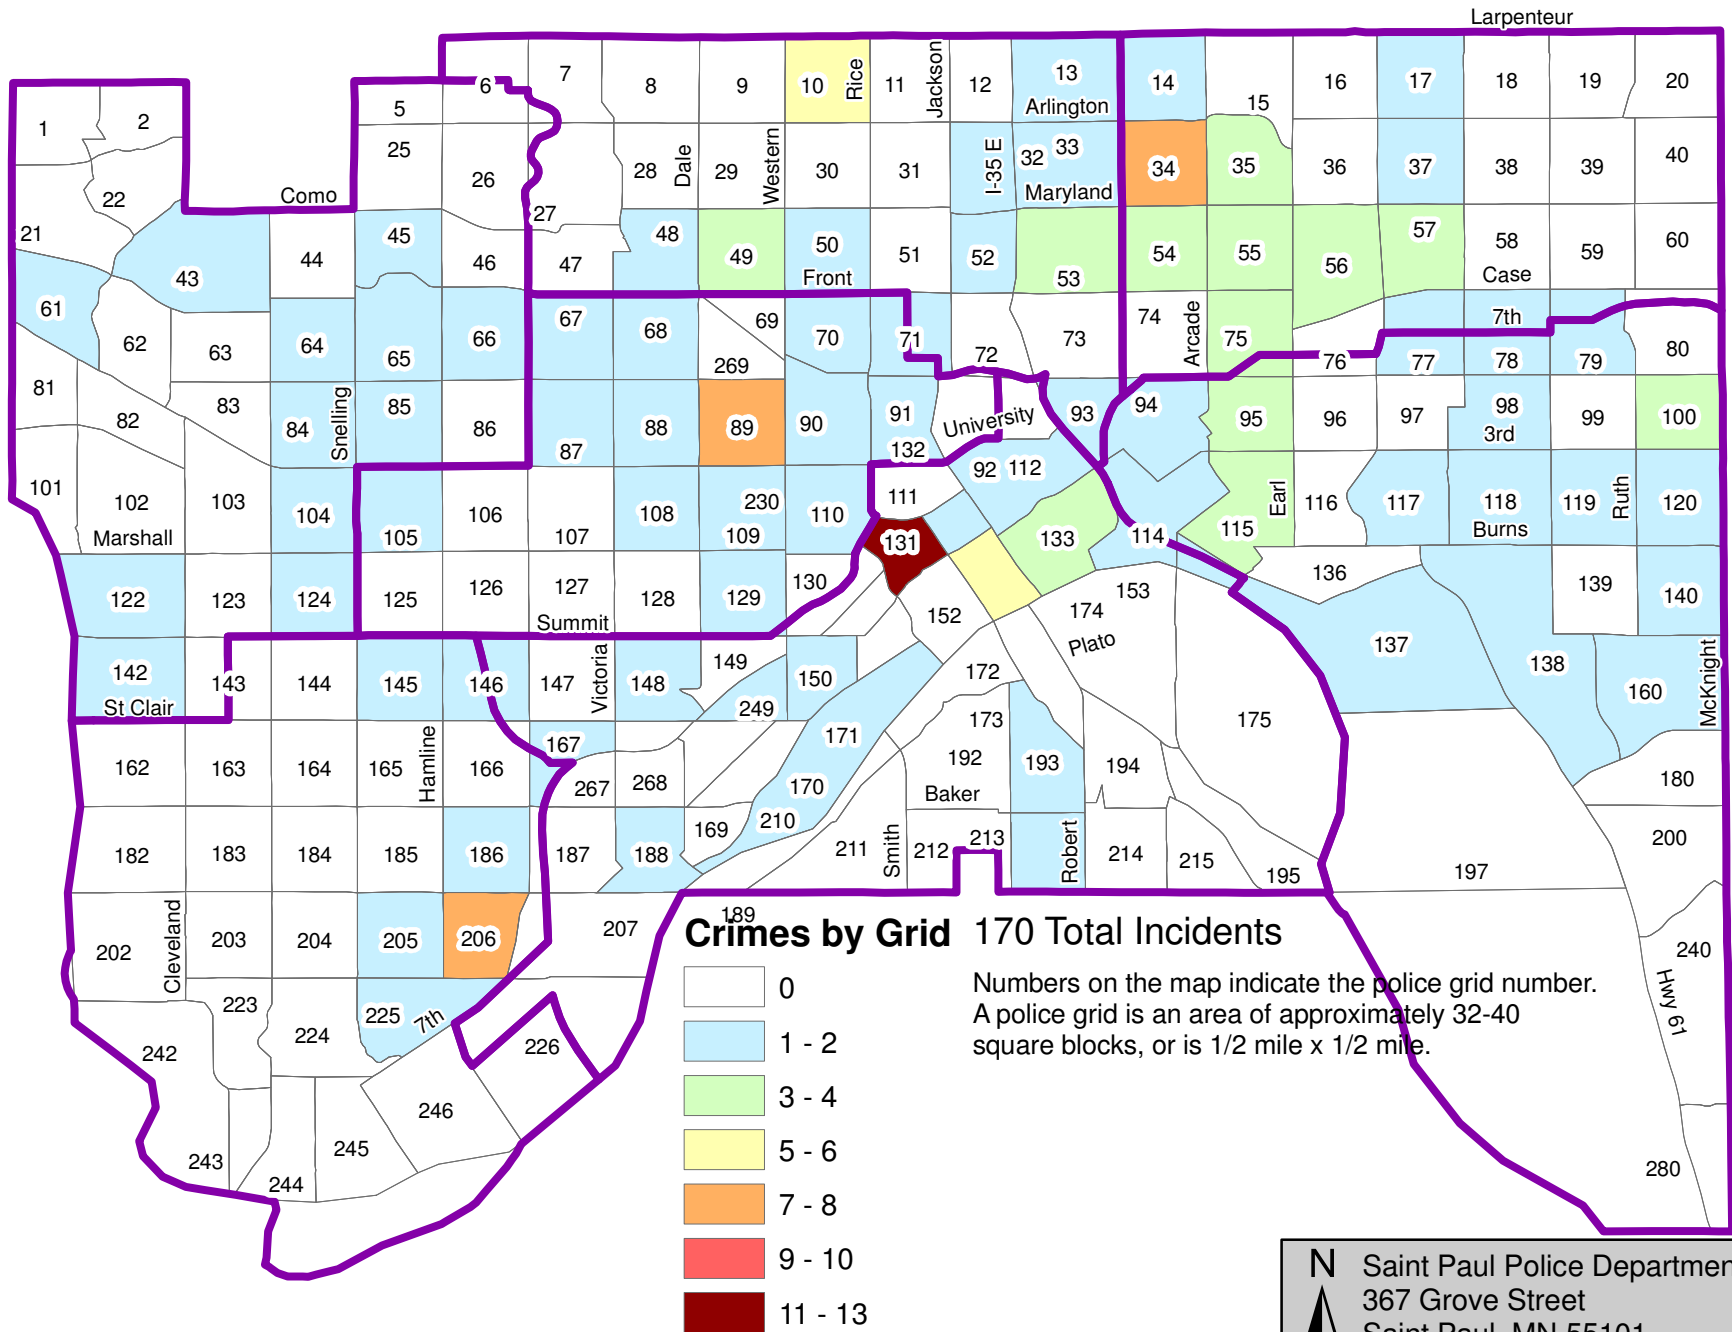

City of Saint Paul - Narcotics: January 2018