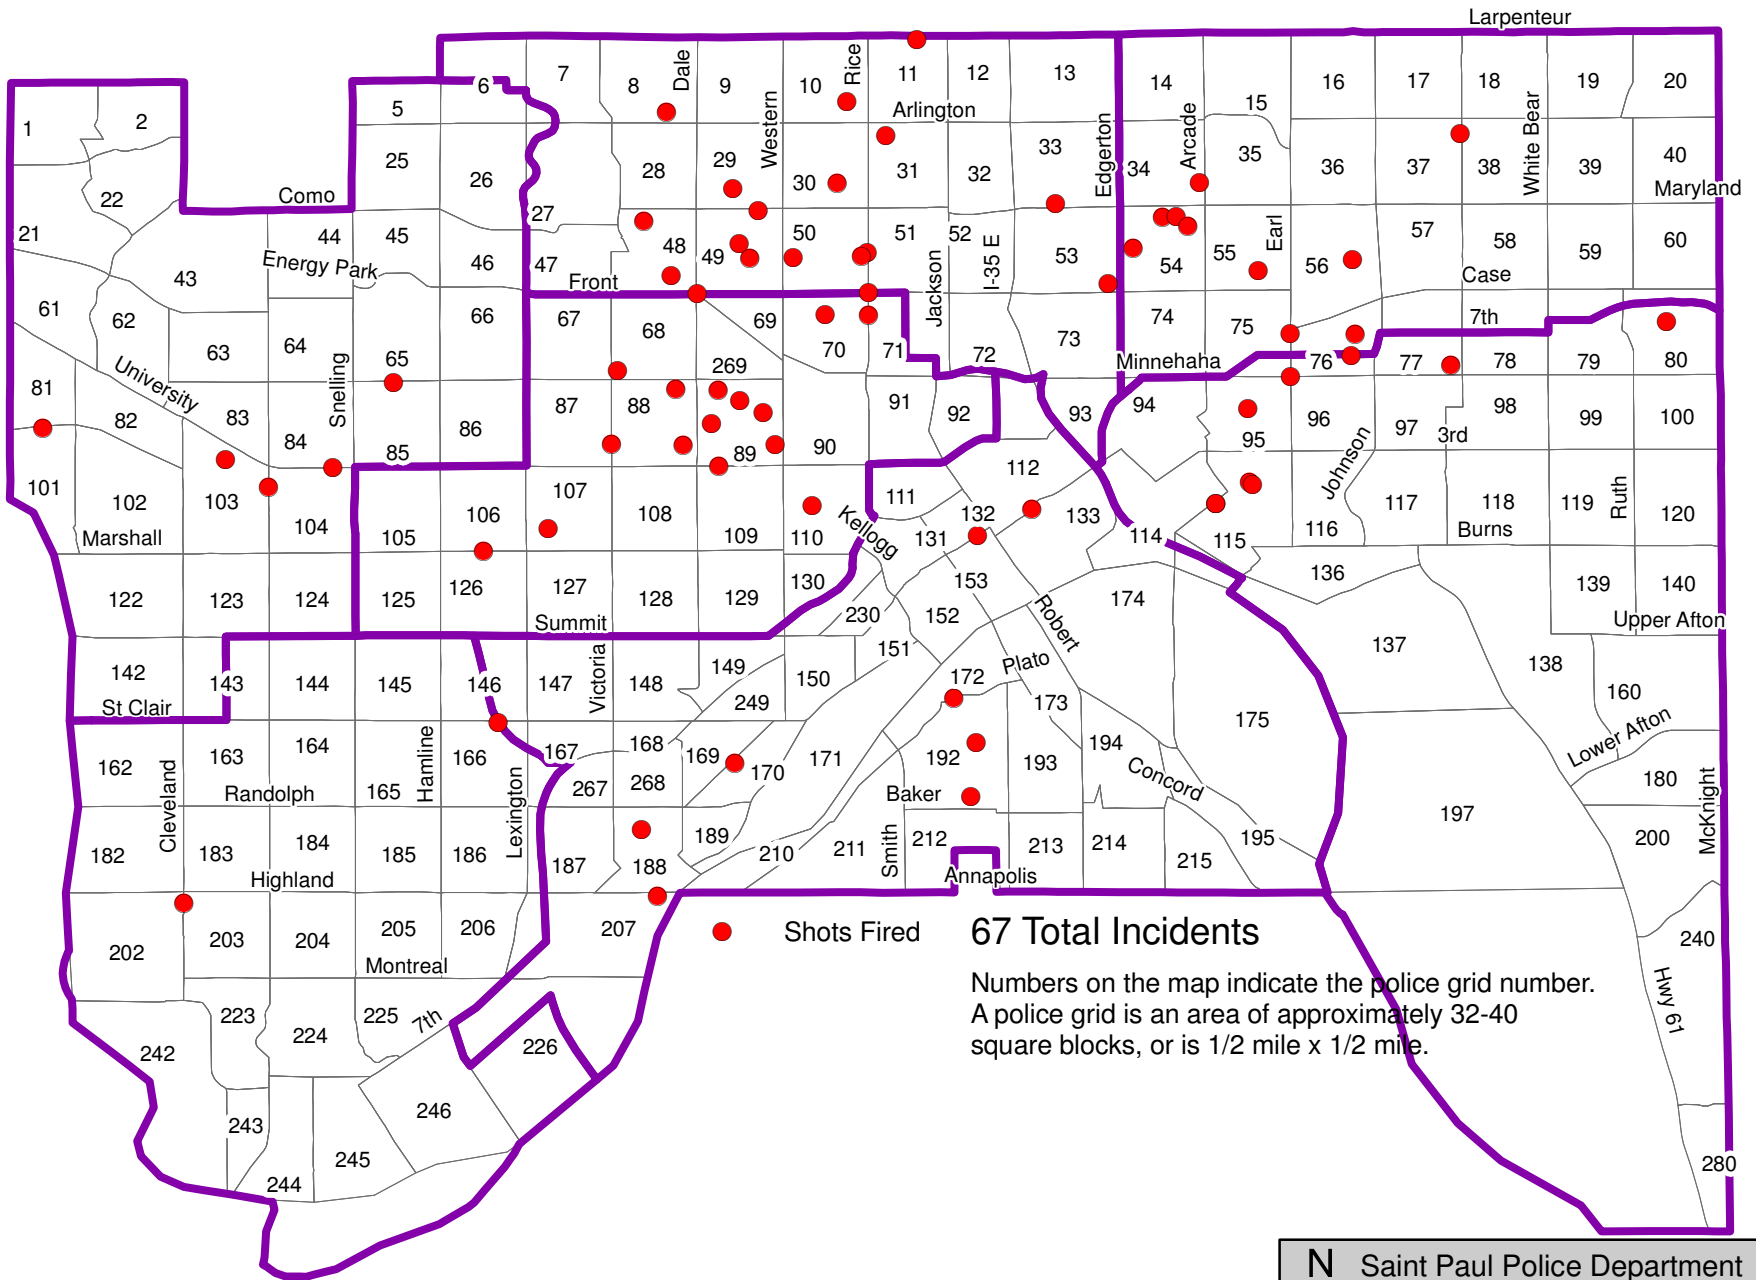

City of Saint Paul - Discharges: January 2018