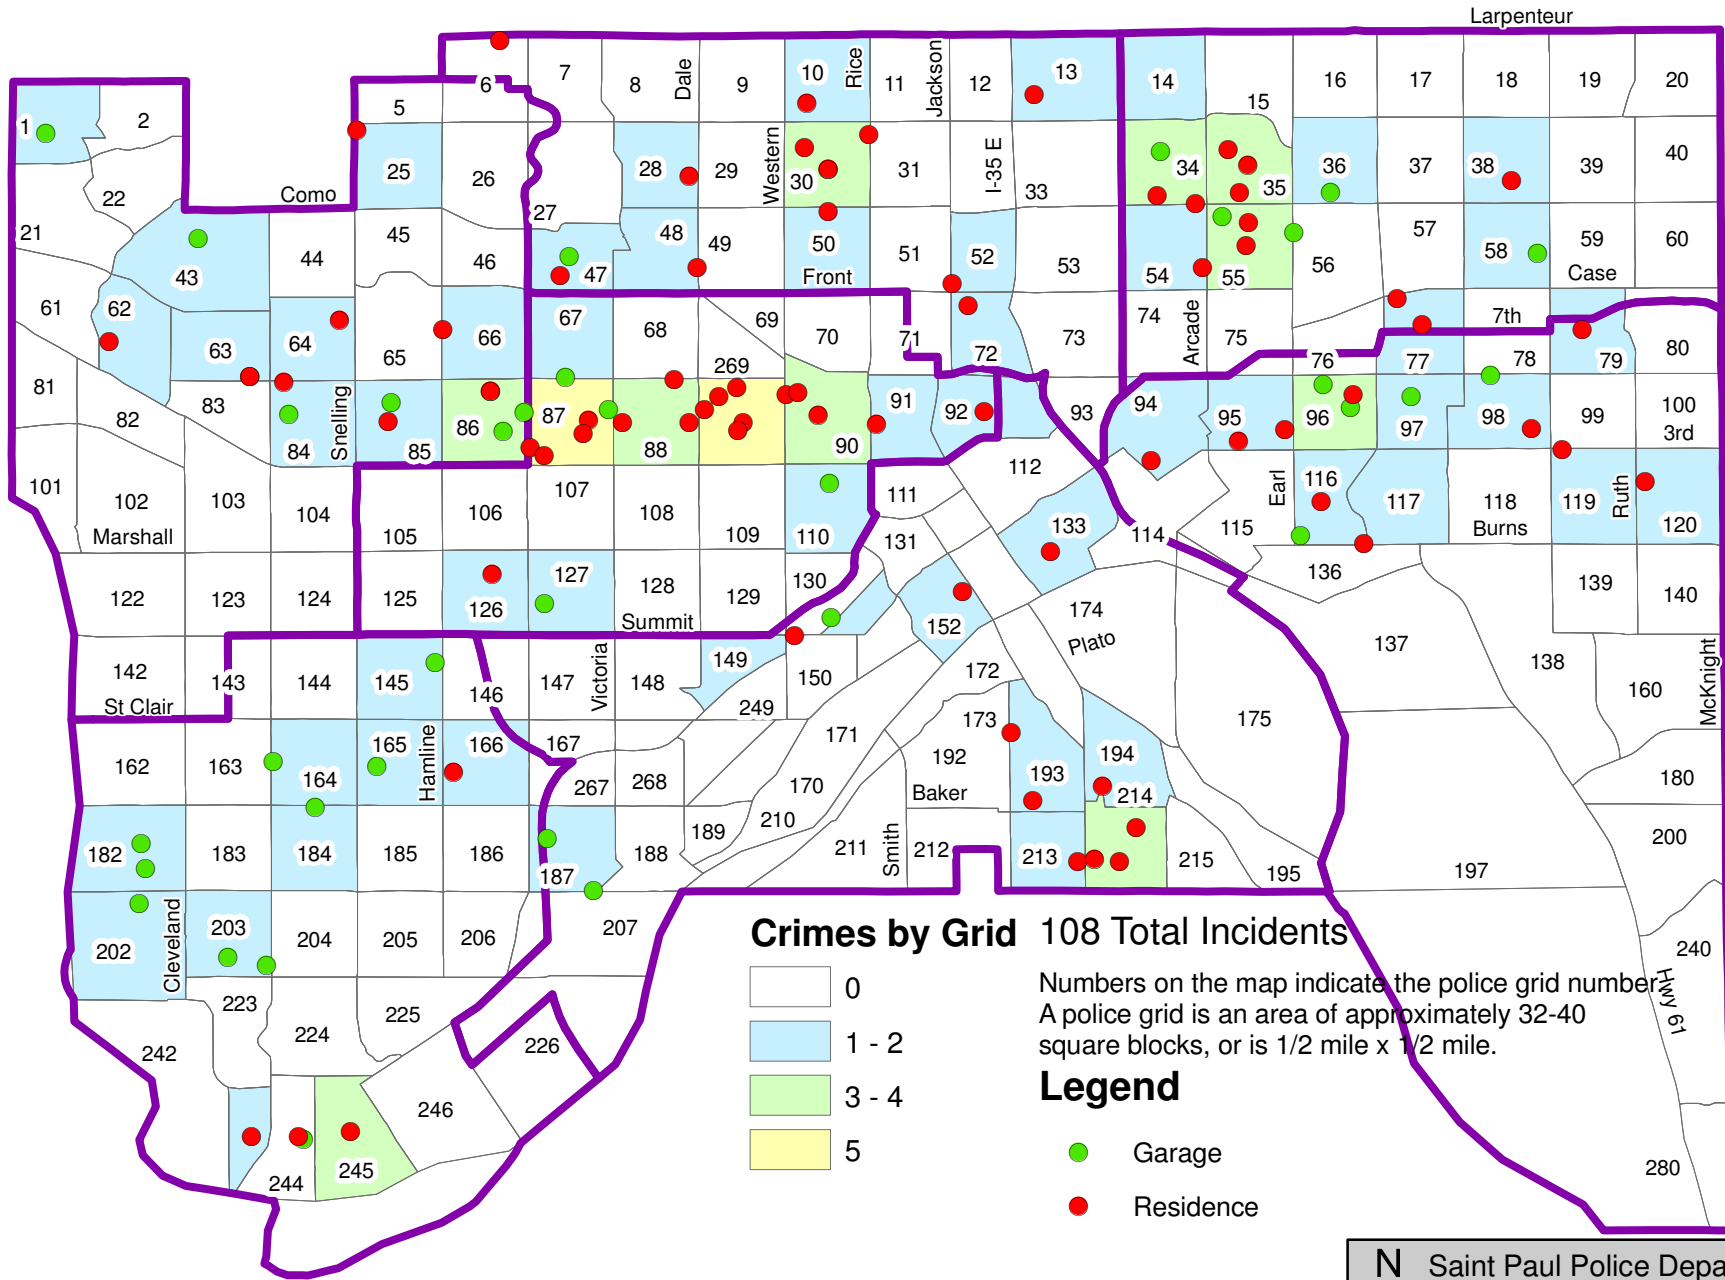

City of Saint Paul - Residential Burglary: January 2018