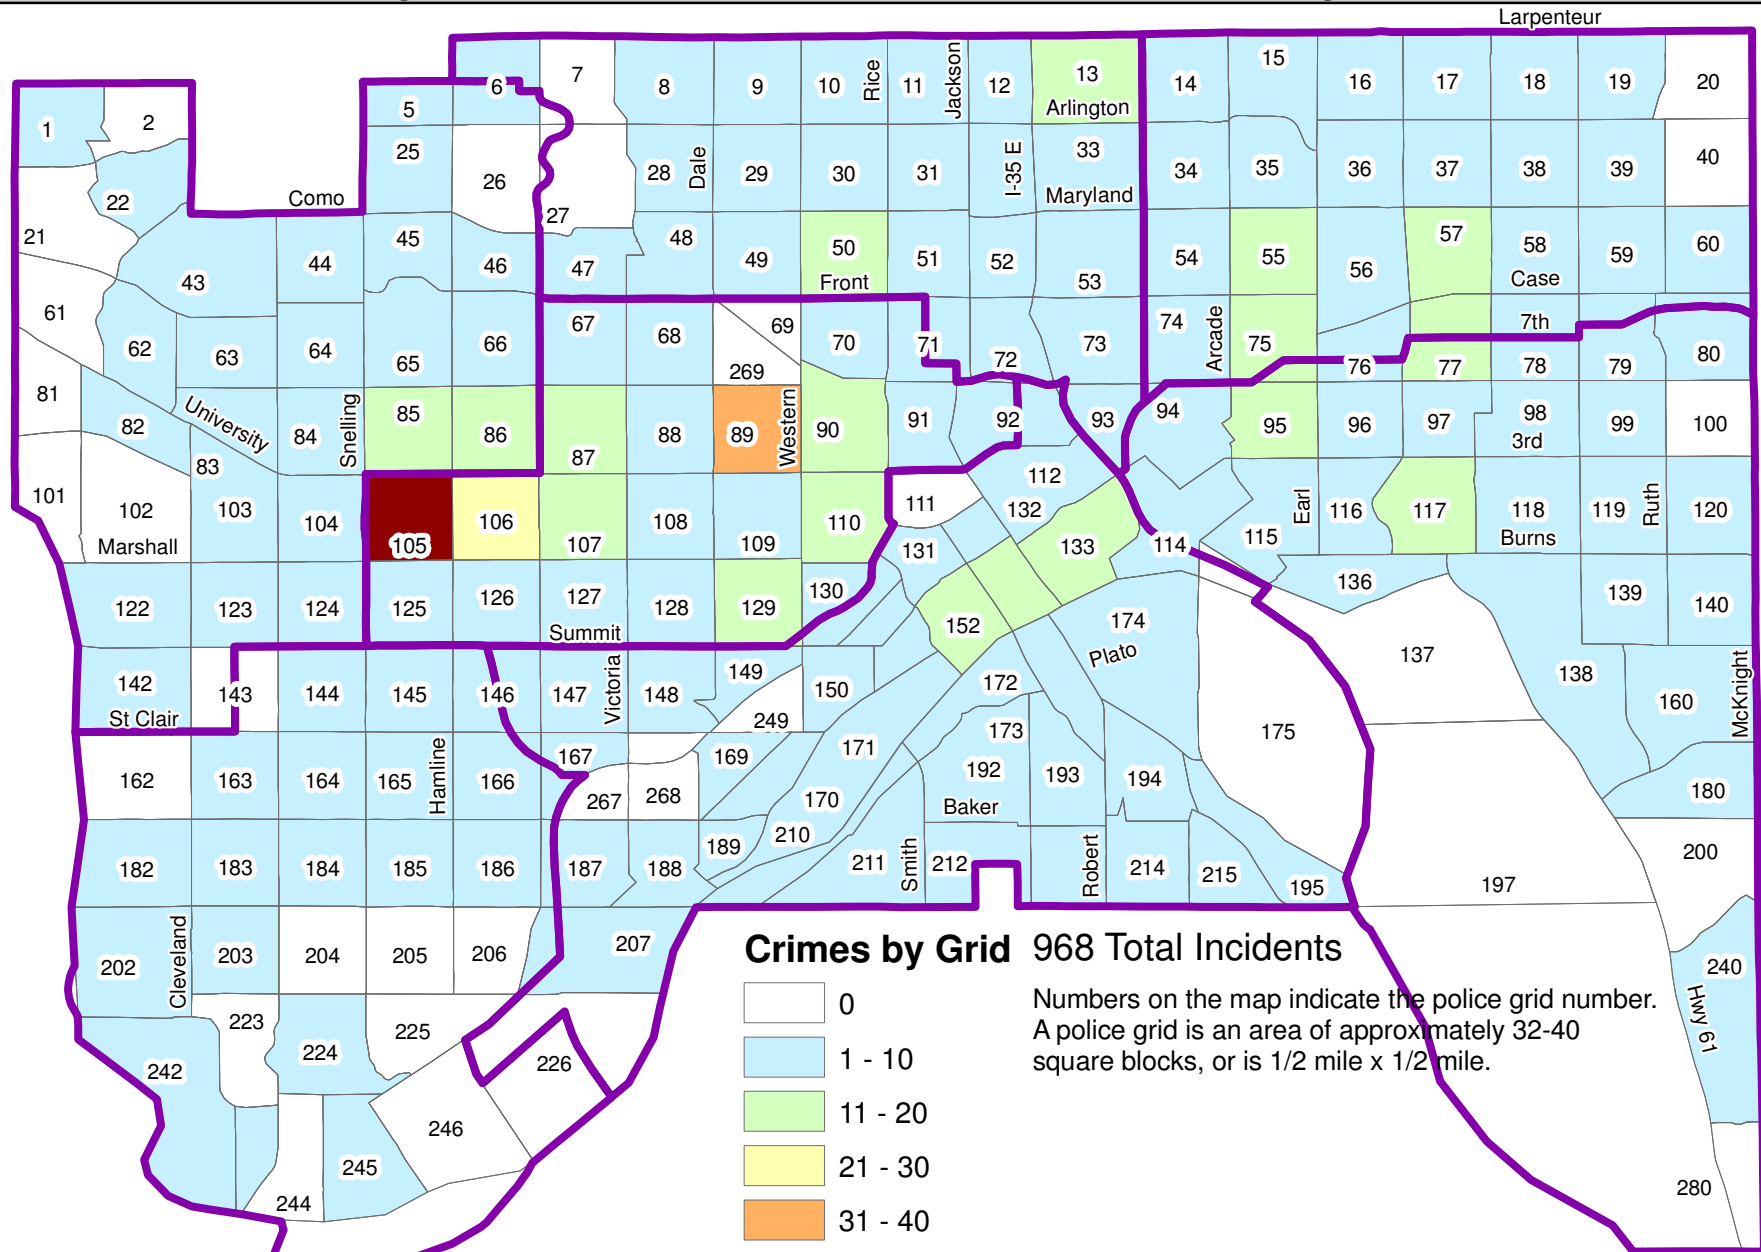

# City of Saint Paul - Part 1: January 2018

# City of Saint Paul - Aggravated Assault: January 2018

**Crimes by Grid 54 Total Incidents**

- 0
- 1 - 2
- 3

Numbers on the map indicate the police grid number. A police grid is an area of approximately 32-40 square blocks, or is 1/2 mile x 1/2 mile.

# City of Saint Paul - Rape: January 2018