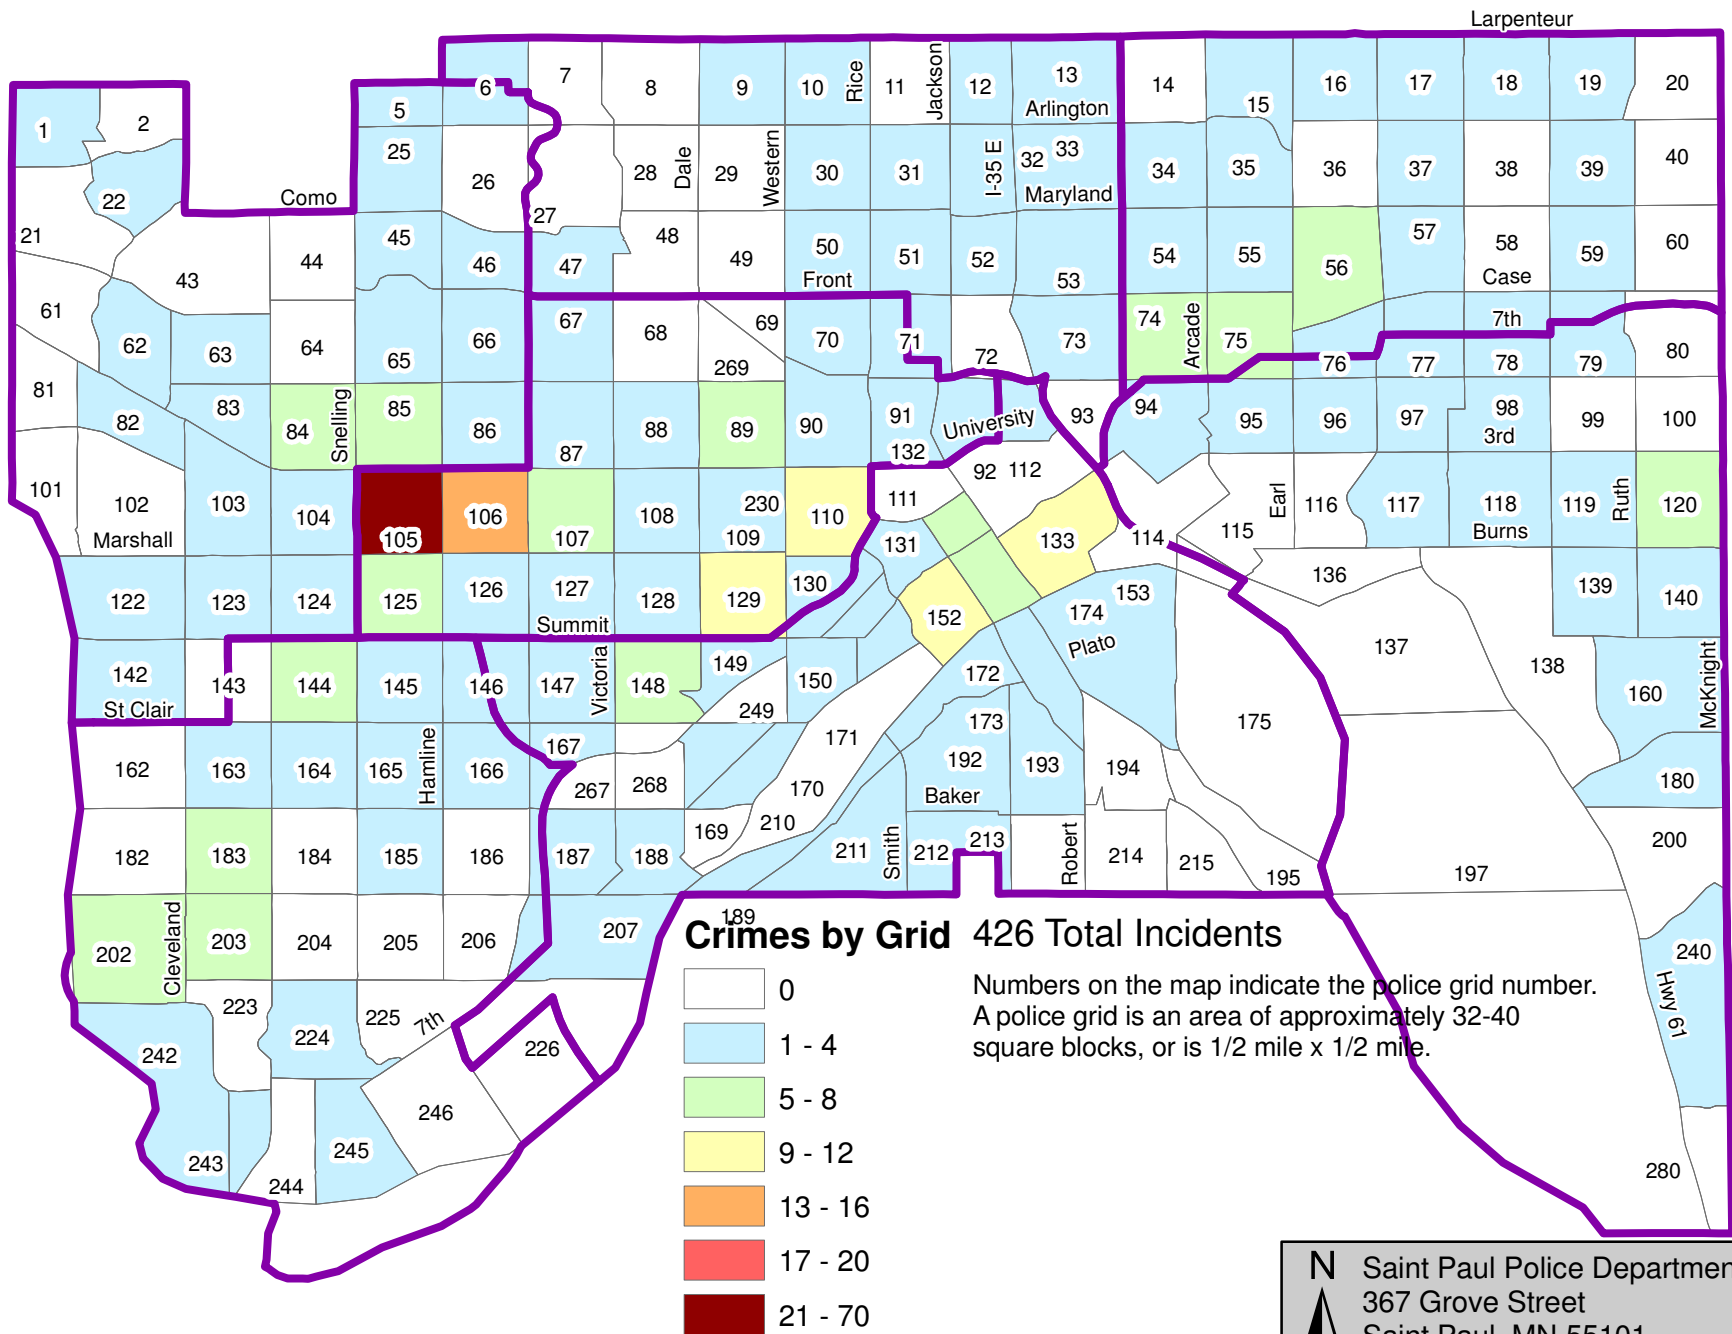

# City of Saint Paul - Aggravated Assault: January 2018

**Crimes by Grid 54 Total Incidents**

- 0
- 1 - 2
- 3

Numbers on the map indicate the police grid number. A police grid is an area of approximately 32-40 square blocks, or is 1/2 mile x 1/2 mile.

# City of Saint Paul - Rape: January 2018

# City of Saint Paul - Robbery: January 2018

# City of Saint Paul - Theft: December 2018