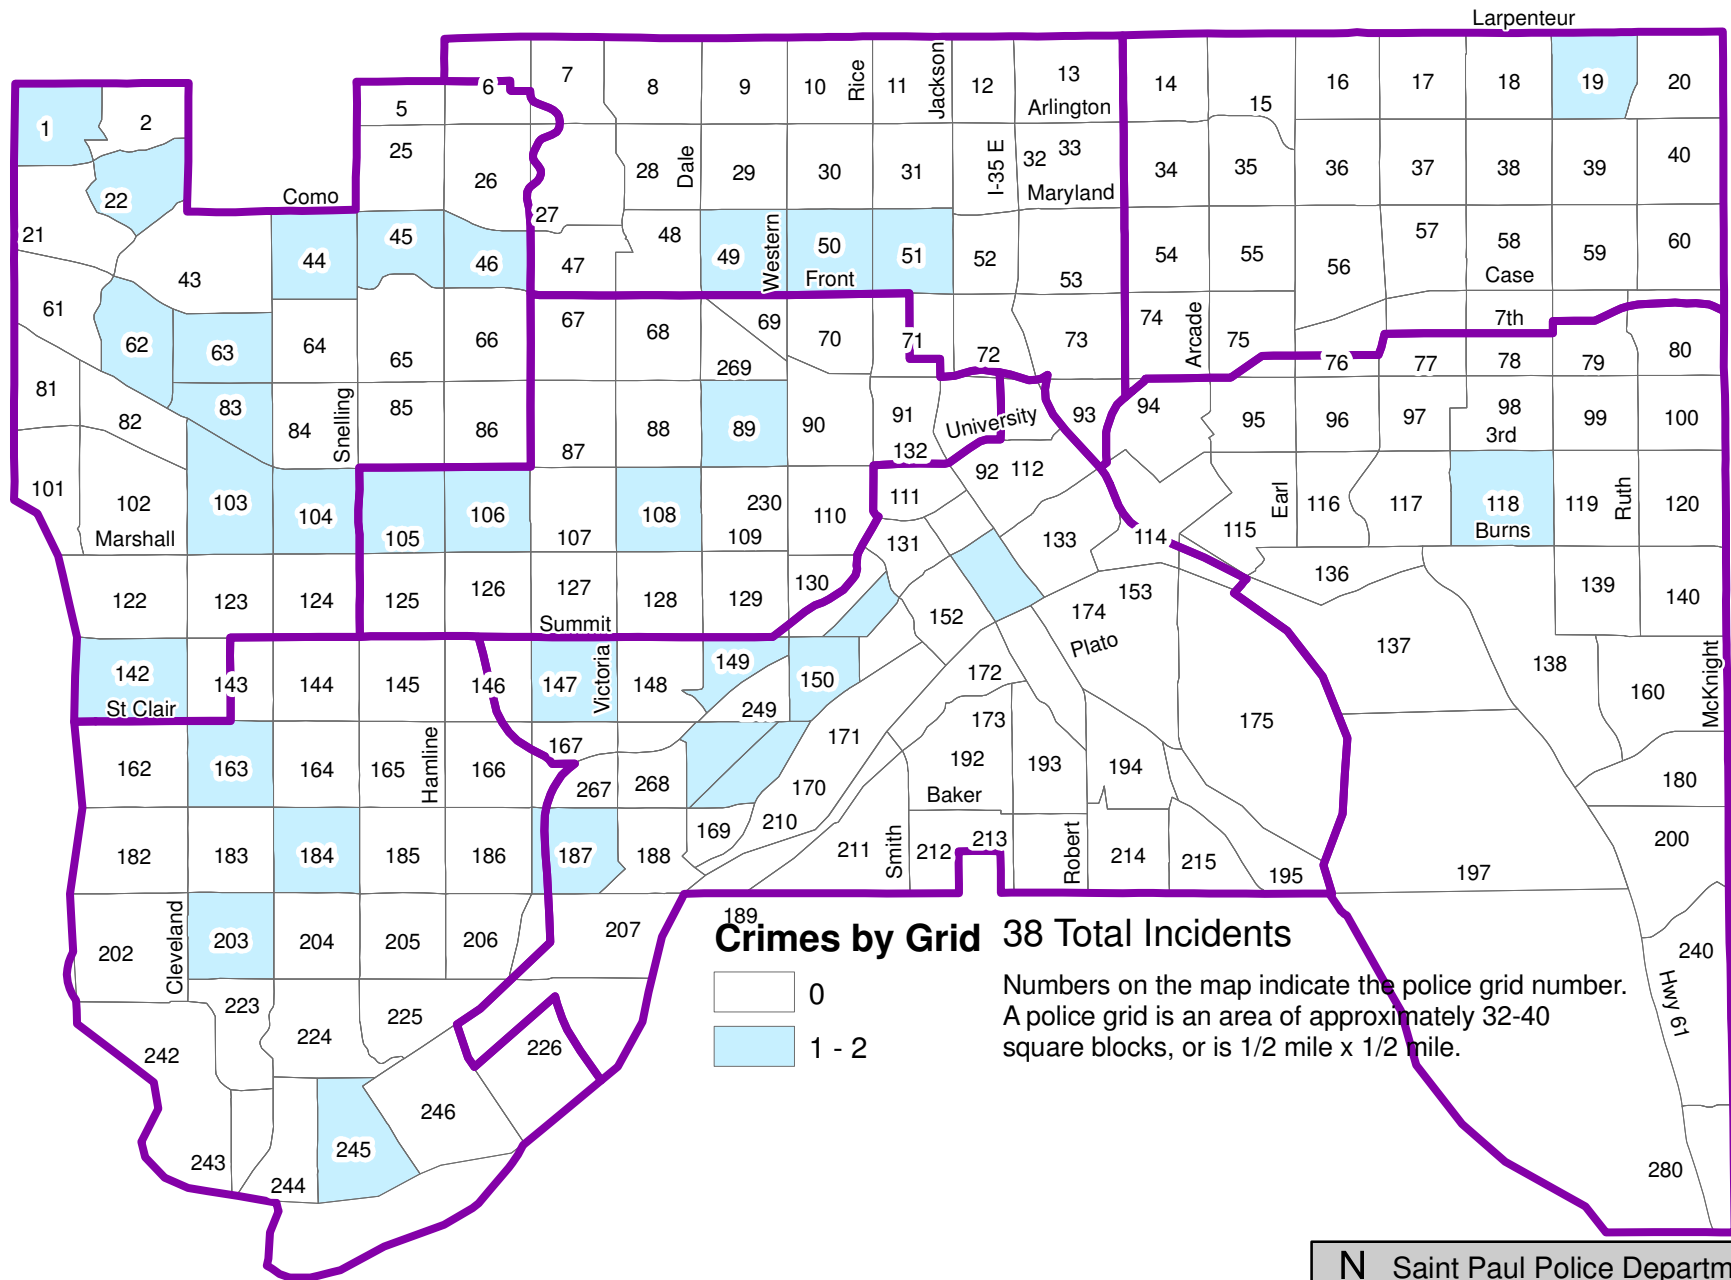

City of Saint Paul - Commercial Burglary: January 2018