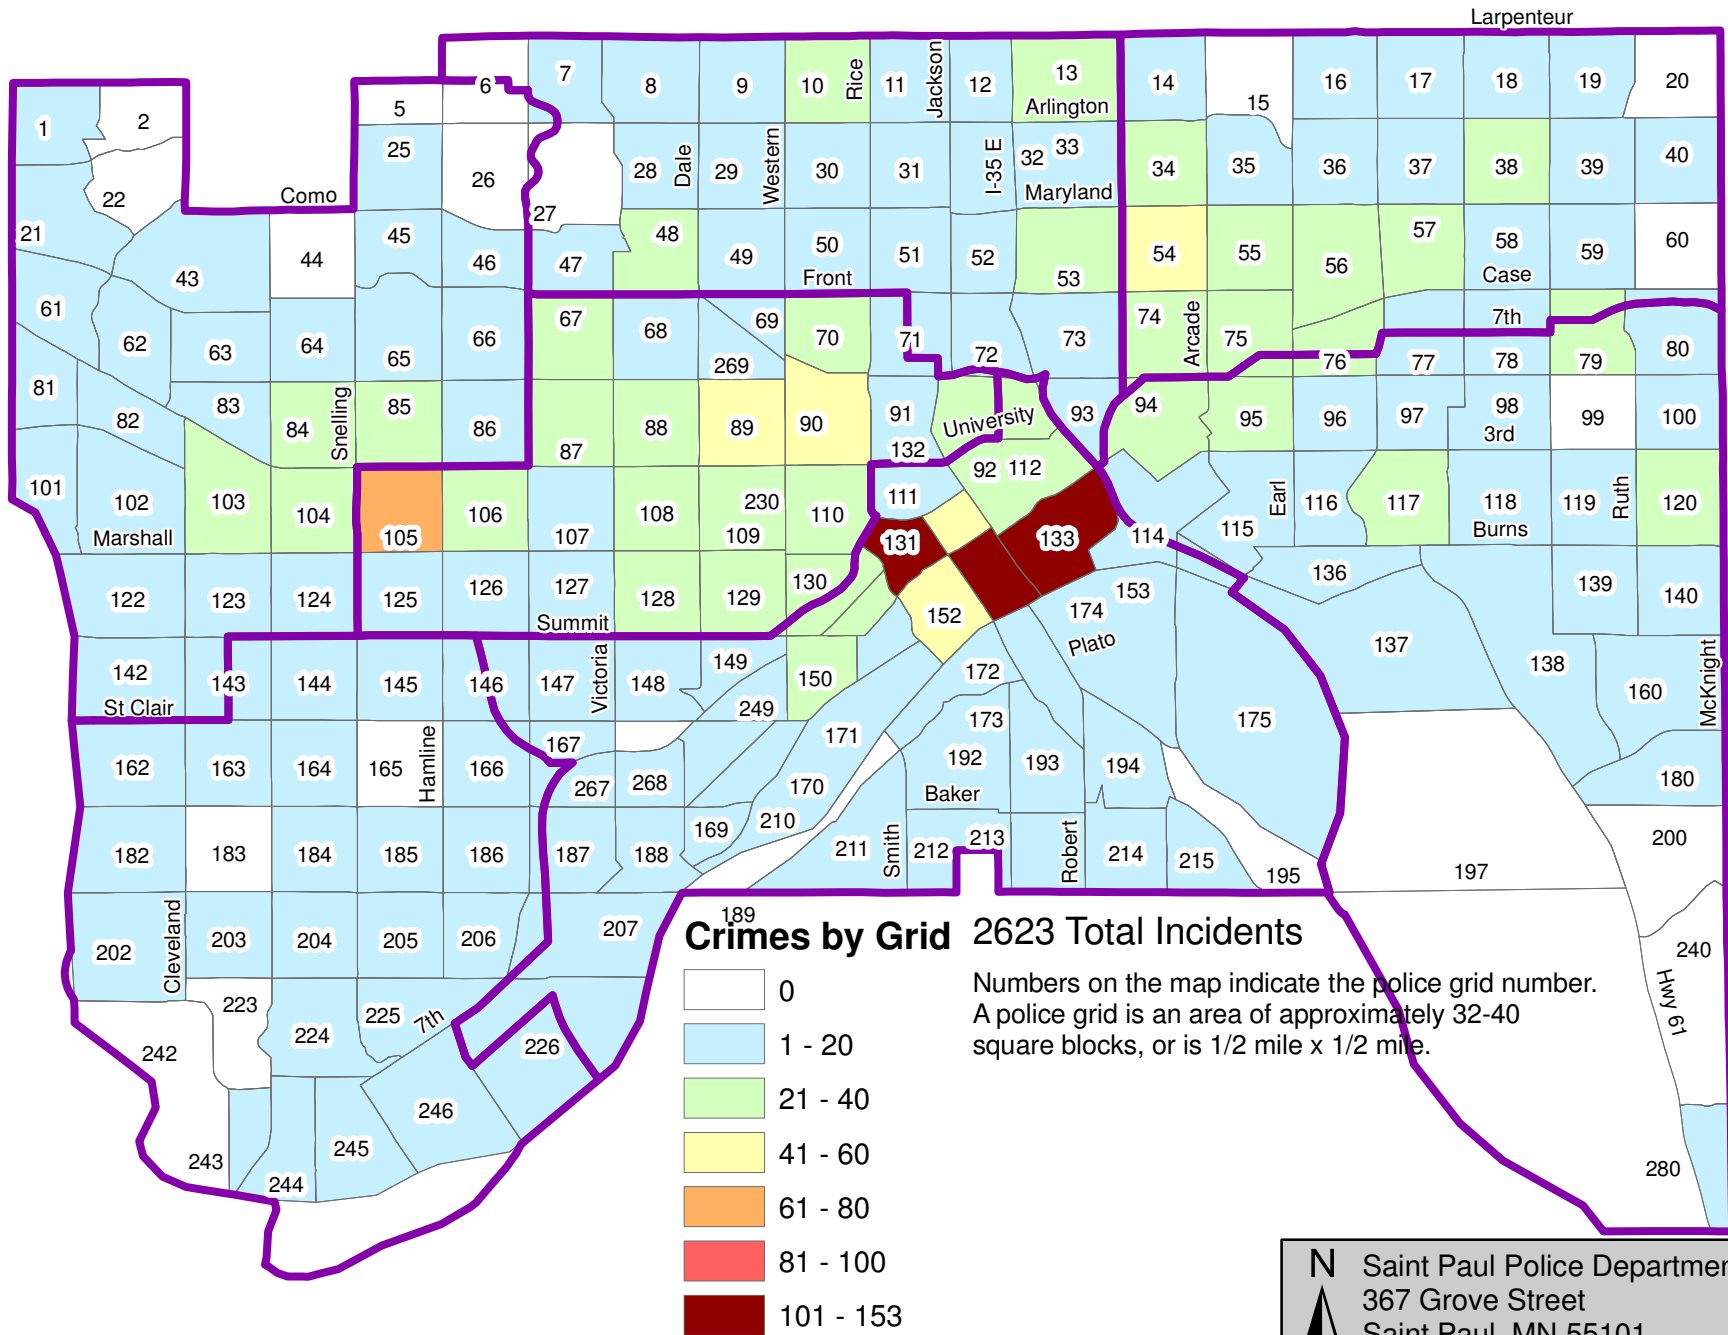

City of Saint Paul - Quality of Life: January 2018

Saint Paul Police Department
367 Grove Street
Saint Paul, MN 55101
651-291-1111