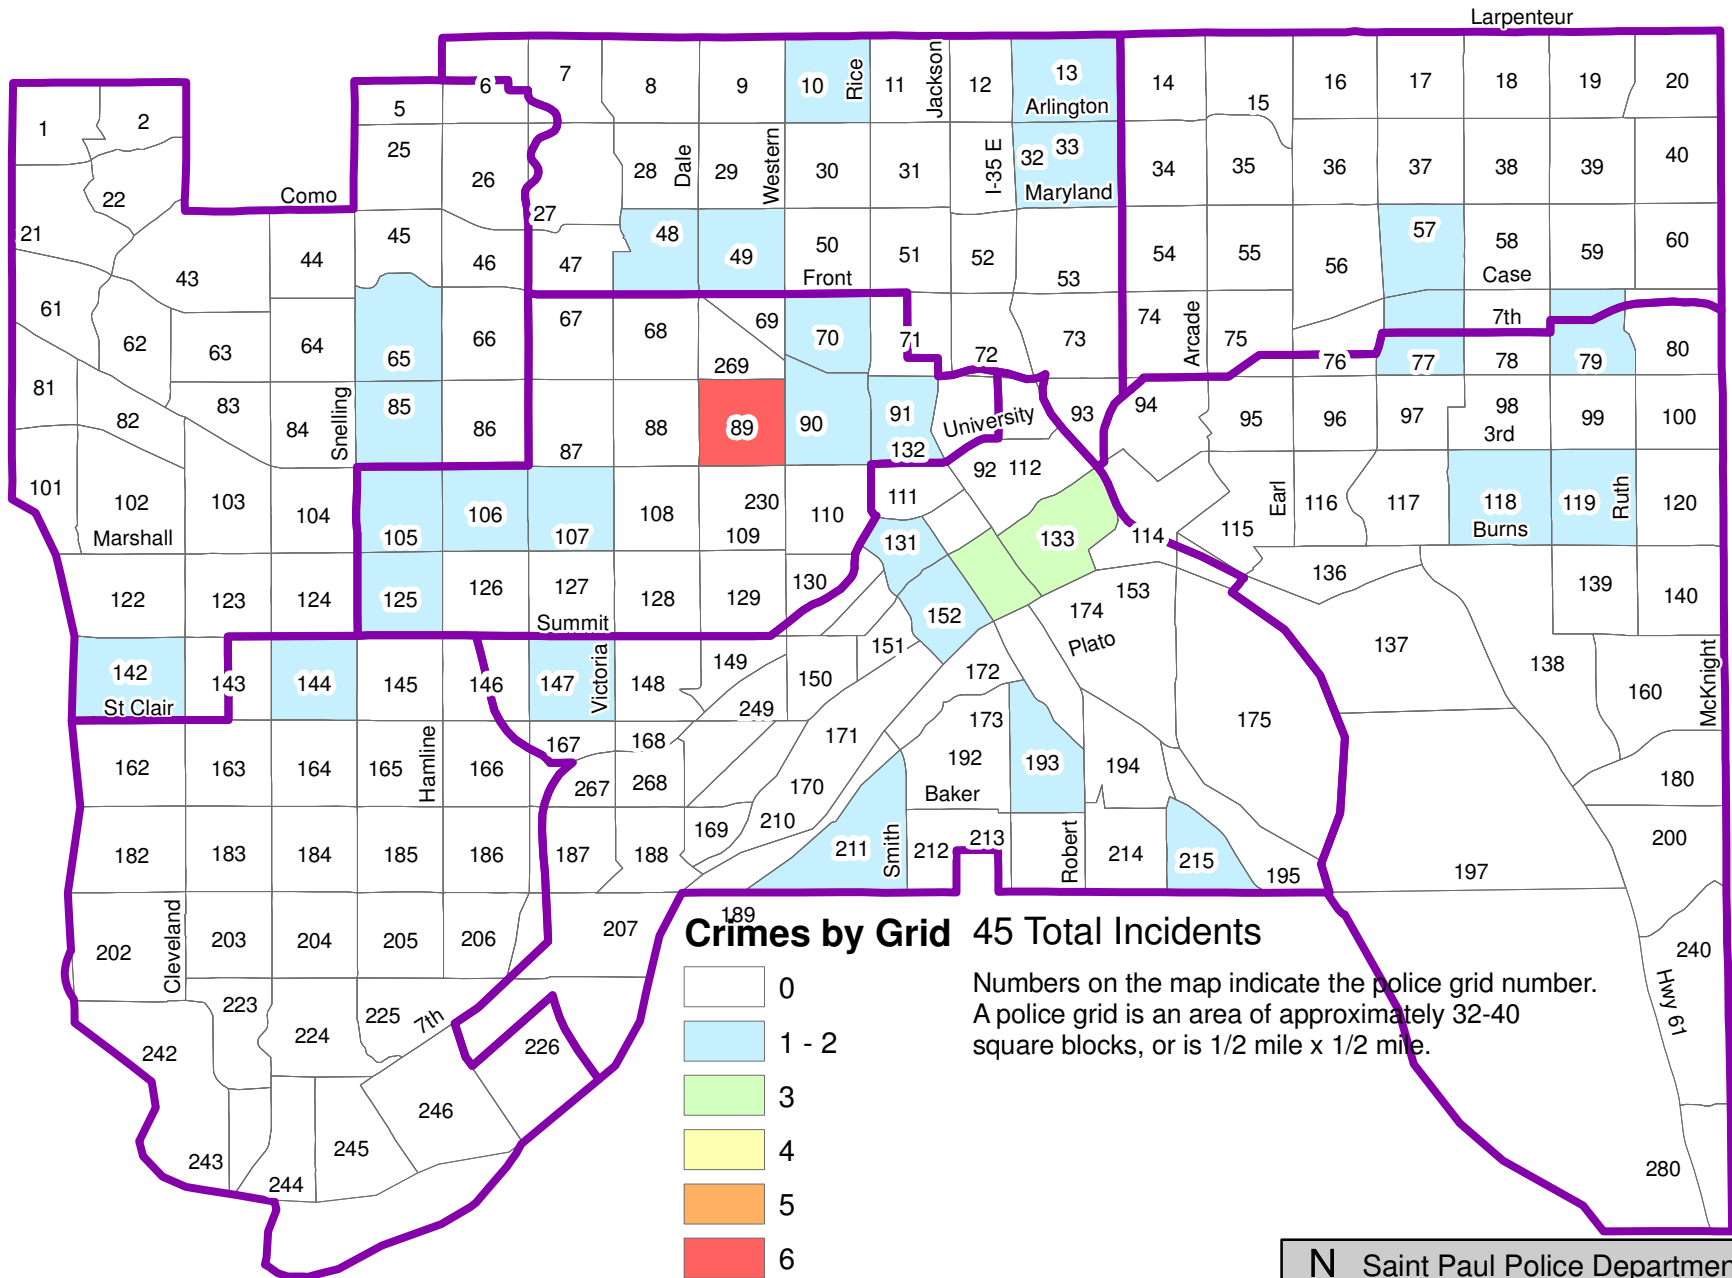

City of Saint Paul - Robbery: January 2018