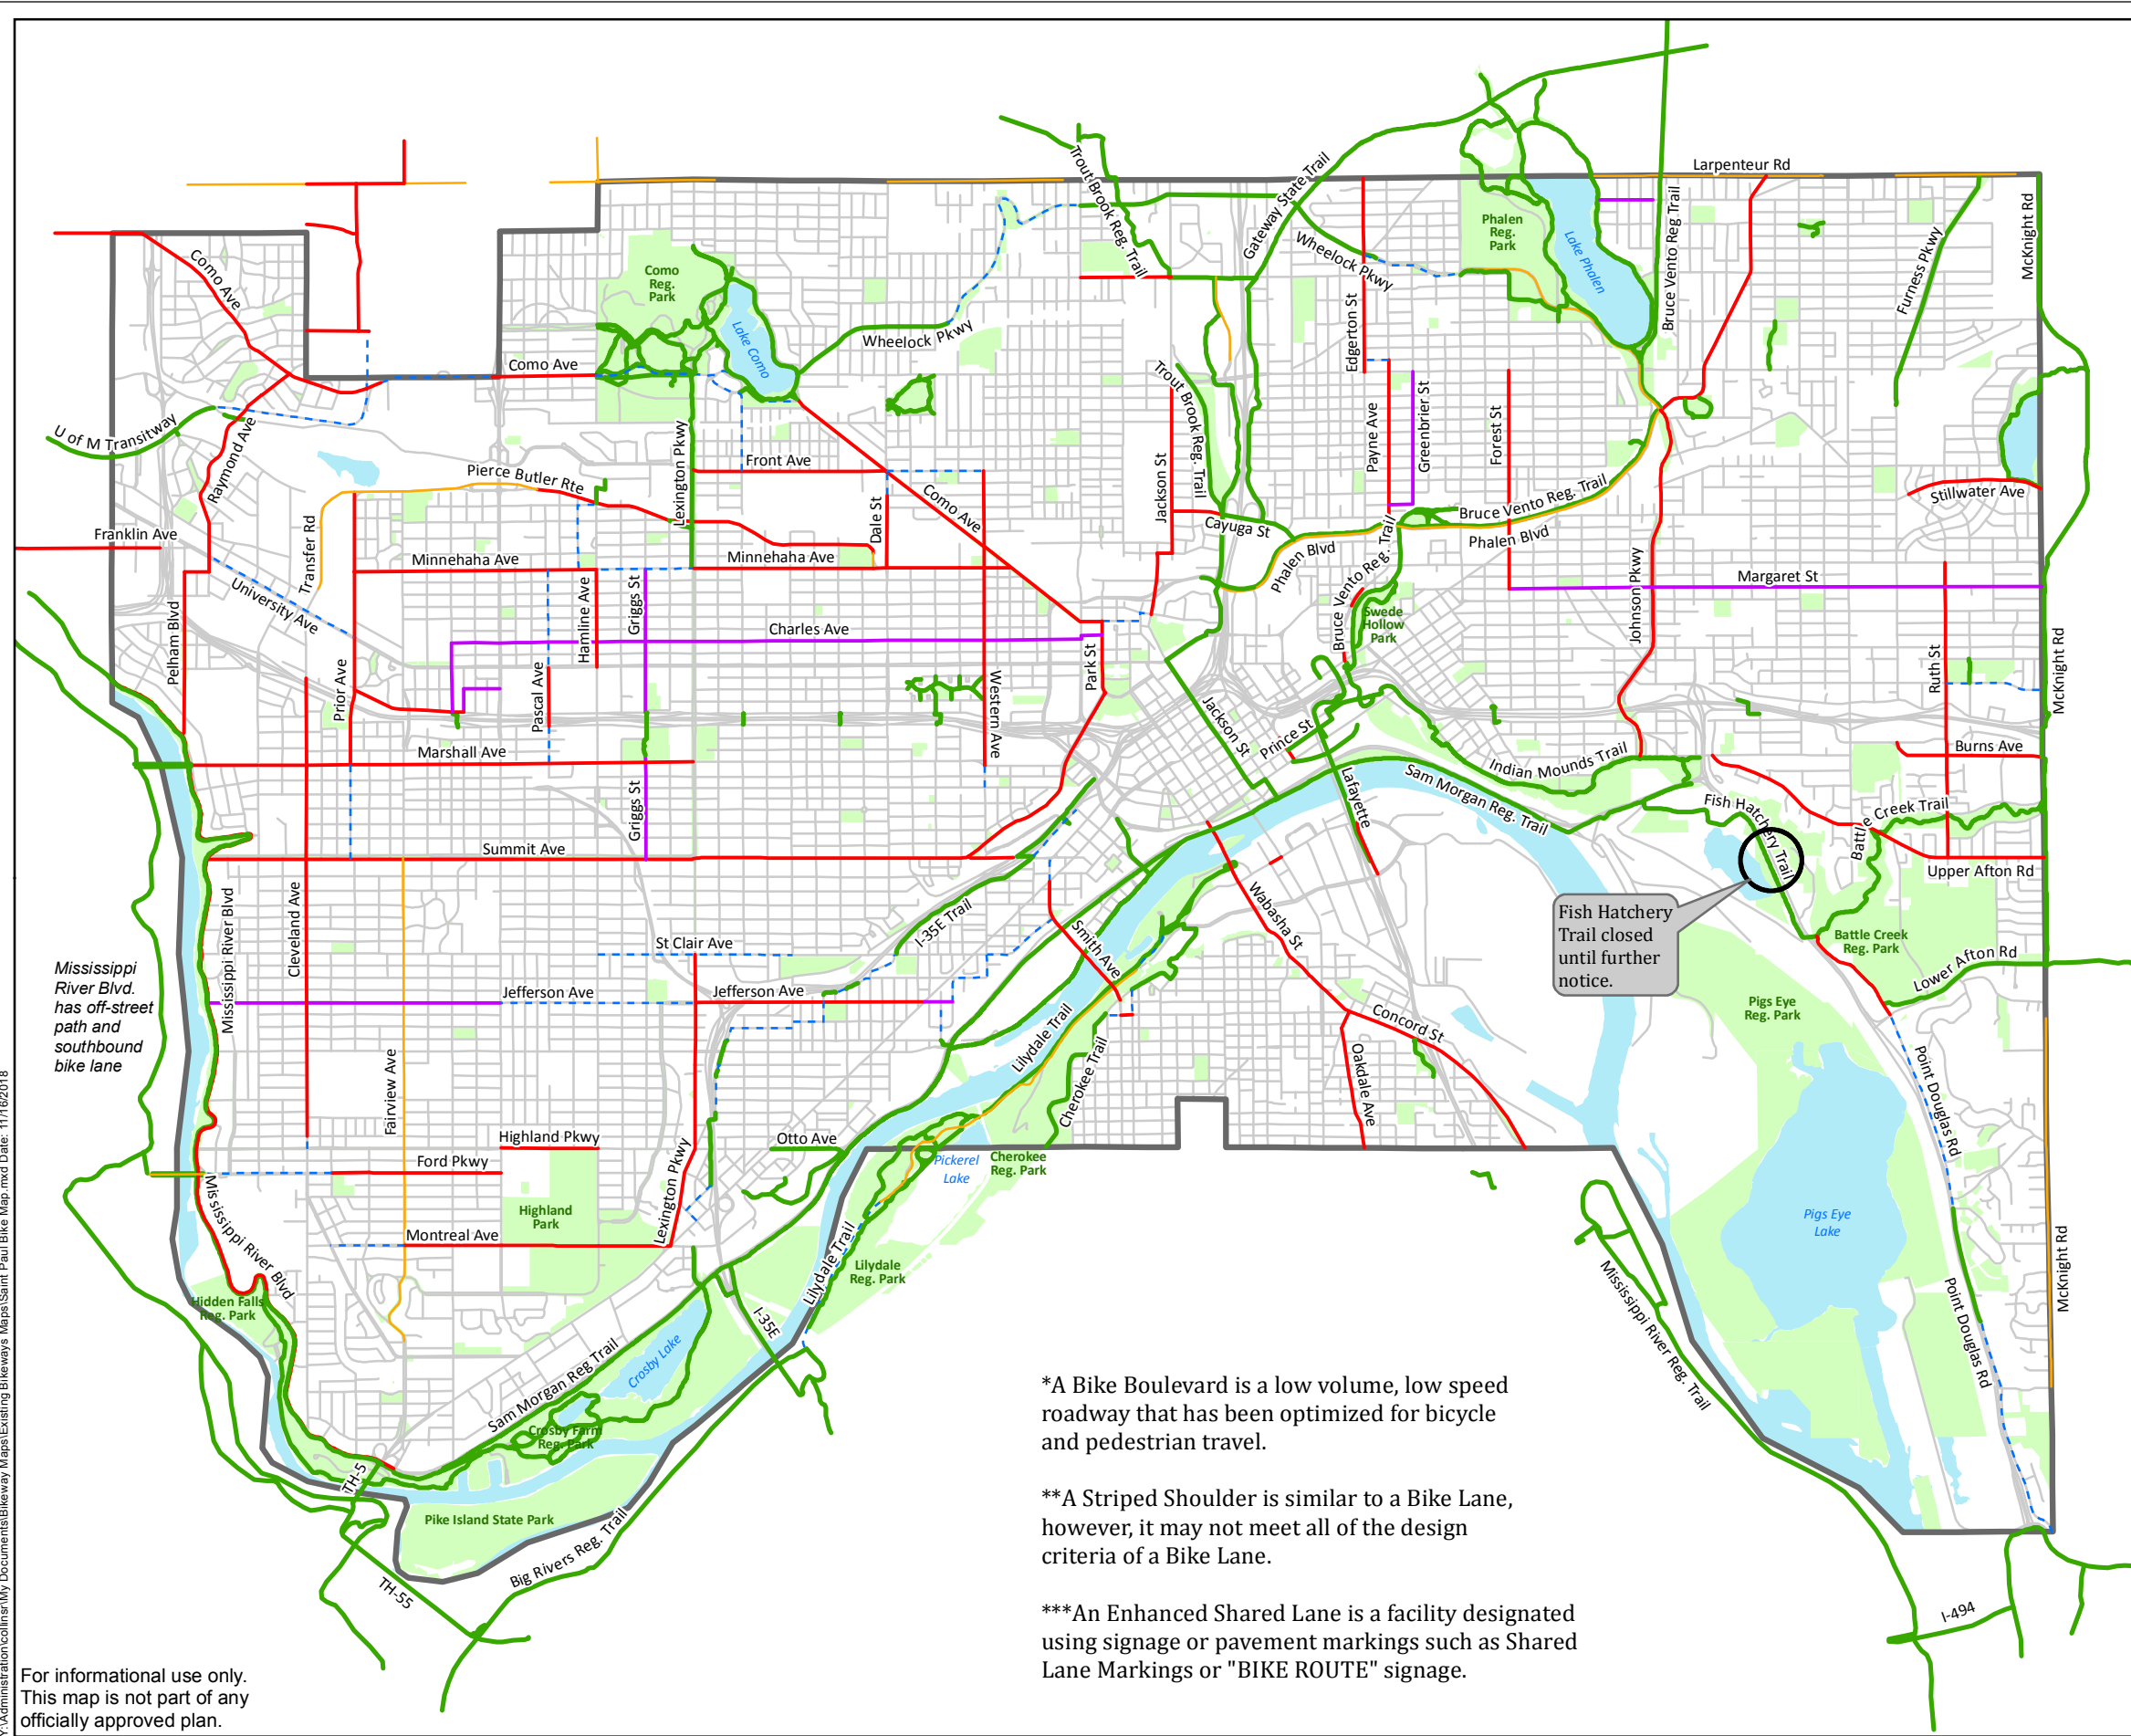

Saint Paul Bike Map

Bikeways

- Off-Street Path
- Bike Lane
- Bike Boulevard*
- Striped Shoulder**
- Enhanced Shared Lane***

Fish Hatchery Trail closed until further notice.

*A Bike Boulevard is a low volume, low speed roadway that has been optimized for bicycle and pedestrian travel.

**A Striped Shoulder is similar to a Bike Lane, however, it may not meet all of the design criteria of a Bike Lane.

***An Enhanced Shared Lane is a facility designated using signage or pavement markings such as Shared Lane Markings or "BIKE ROUTE" signage.

Date: 11/16/2018

For informational use only. This map is not part of any officially approved plan.

Y:\Administration\GIS\My Documents\Bikeway Maps\Saint Paul Bike Map.mxd Date: 11/16/2018