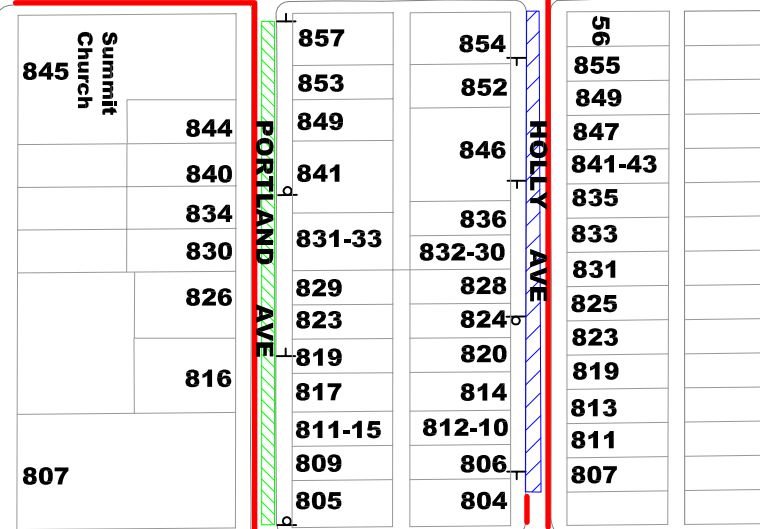

**Area Information**  
 82 Properties  
 104 Living Units  
 152 Parking Spaces

CHATSWORTH AVE

MILTON AVE

PORTLAND AVE

ASHLAND AVE

William Mitchell

SUMMIT AVE

VICTORIA AVE