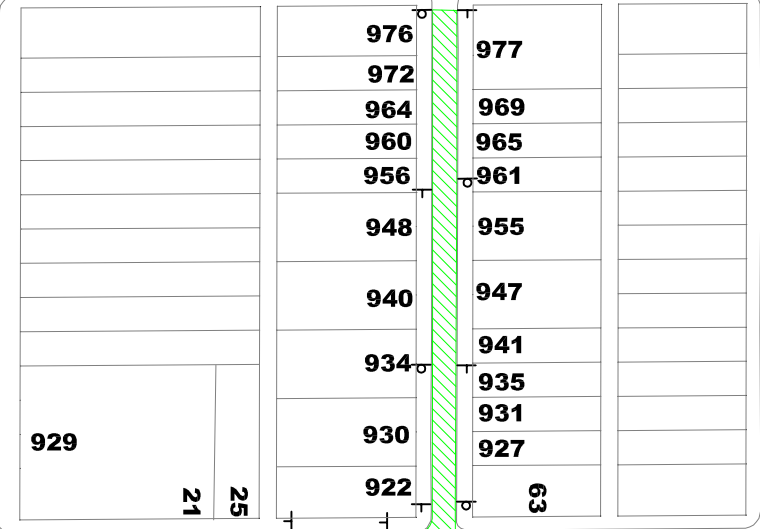

**Area Information**  
 82 Properties  
 104 Living Units  
 152 Parking Spaces

CHATSWORTH AVE

MILTON AVE

PORTLAND AVE

ASHLAND AVE

William Mitchell

SUMMIT AVE

VICTORIA AVE