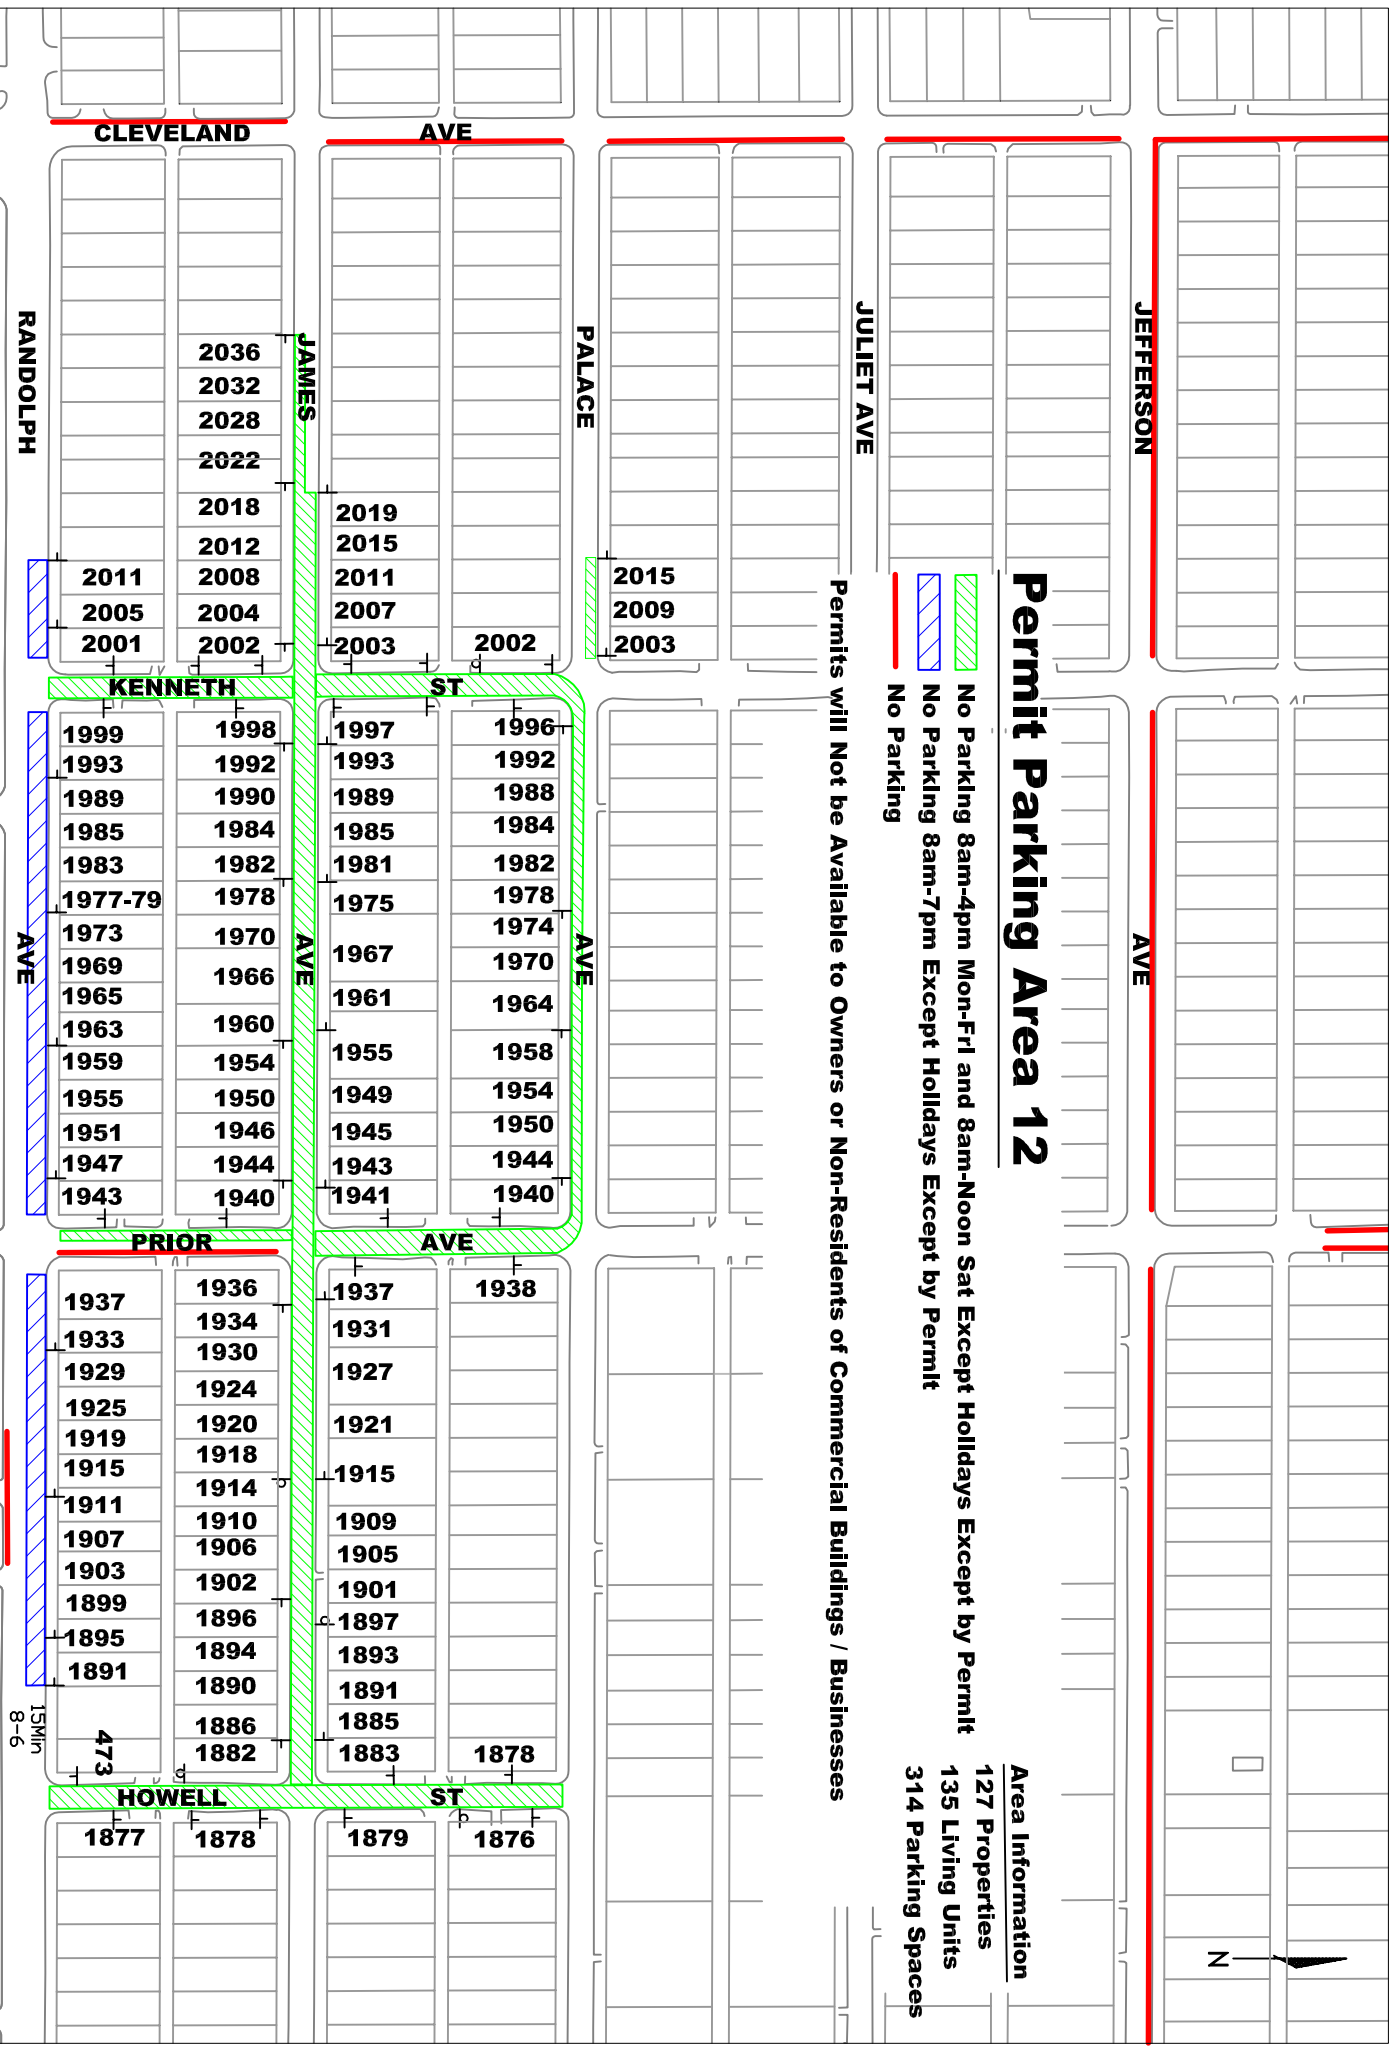

Permit Parking Area 12

-  No Parking 8am-4pm Mon-Fri and 8am-Noon Sat Except Holidays Except by Permit
-  No Parking 8am-7pm Except Holidays Except by Permit
-  No Parking

Permits will Not be Available to Owners or Non-Residents of Commercial Buildings / Businesses

Area Information
 127 Properties
 135 Living Units
 314 Parking Spaces

College of St Catherine