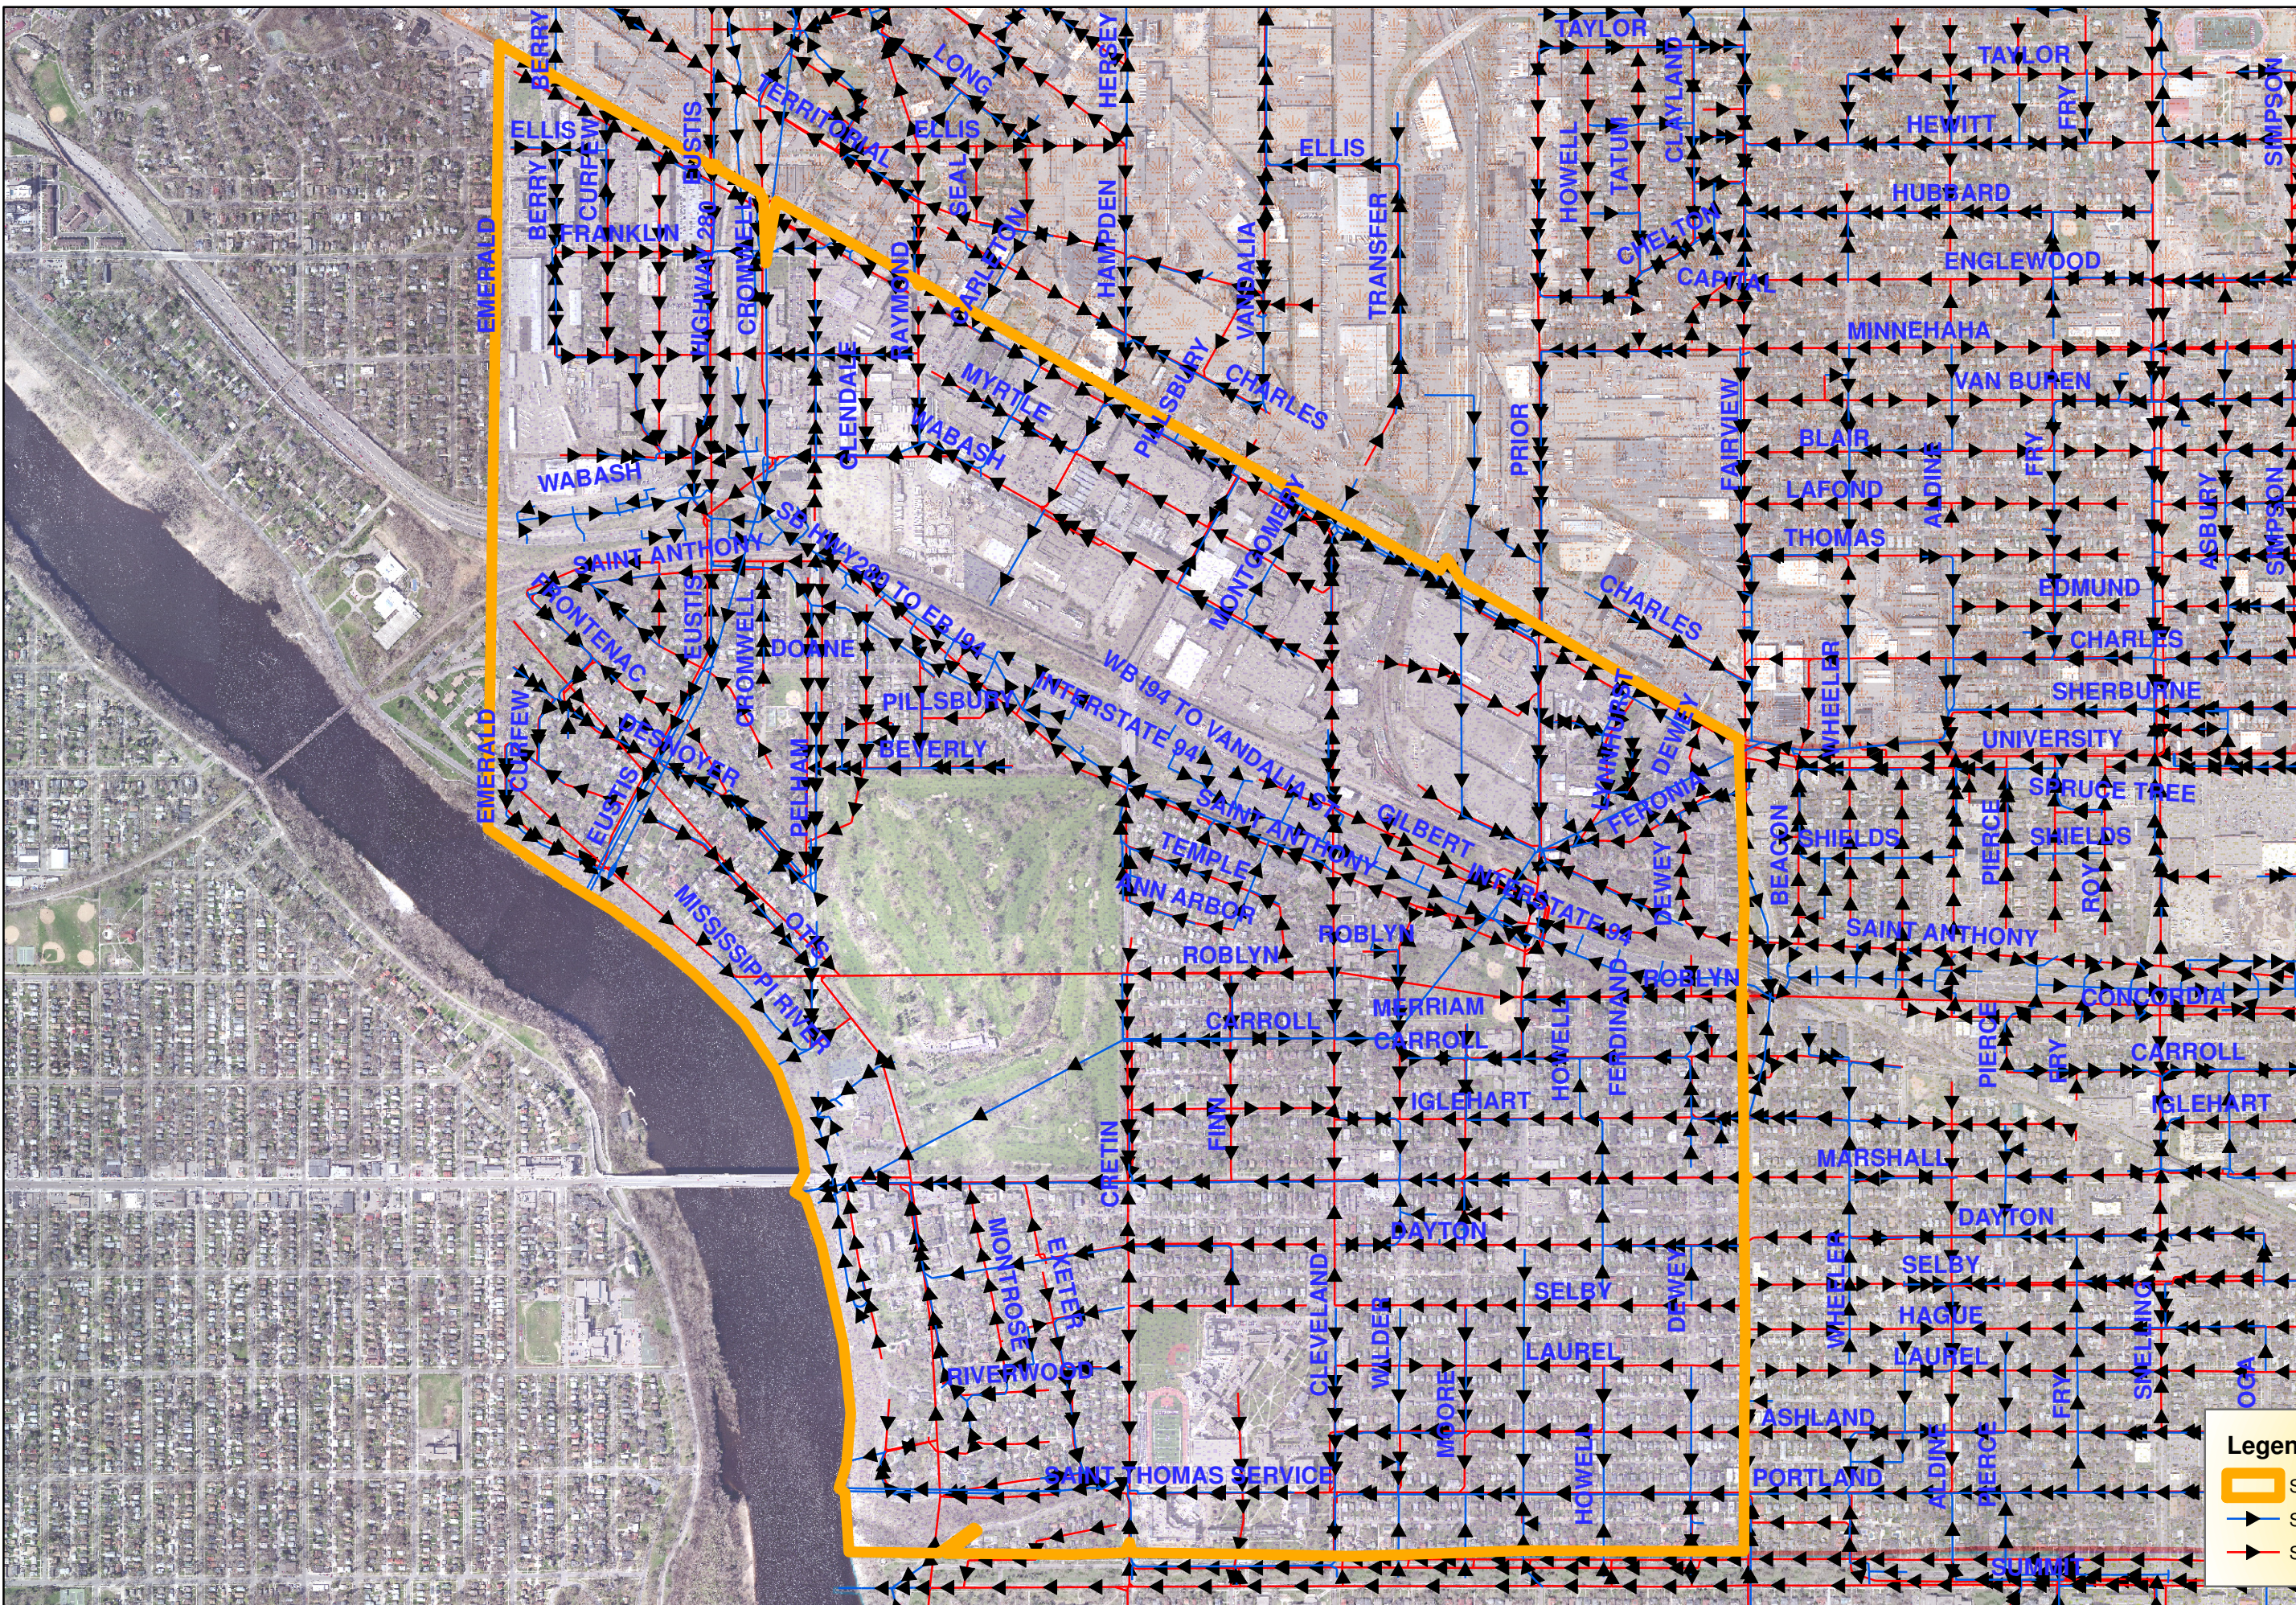

2016 Sewer Cleaning and TV Inspection Project - Summit \ Lexington SCTVIP Area Map

Legend

-  Summit \ Lexington SCTVIP Boundary
-  Storm Sewer
-  Sanitary Sewer